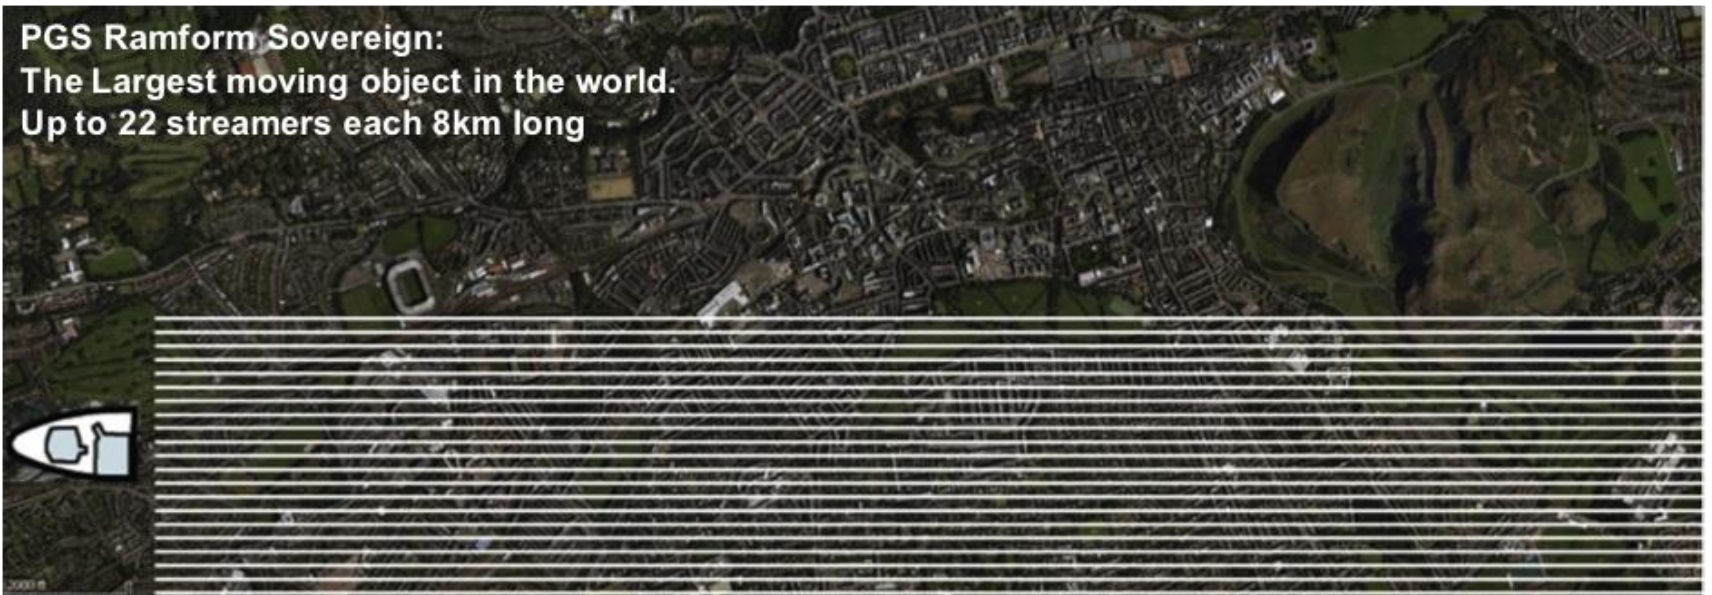

# The DATA Bonanza

**PGS Ramform Sovereign:**  
The Largest moving object in the world.  
Up to 22 streamers each 8km long