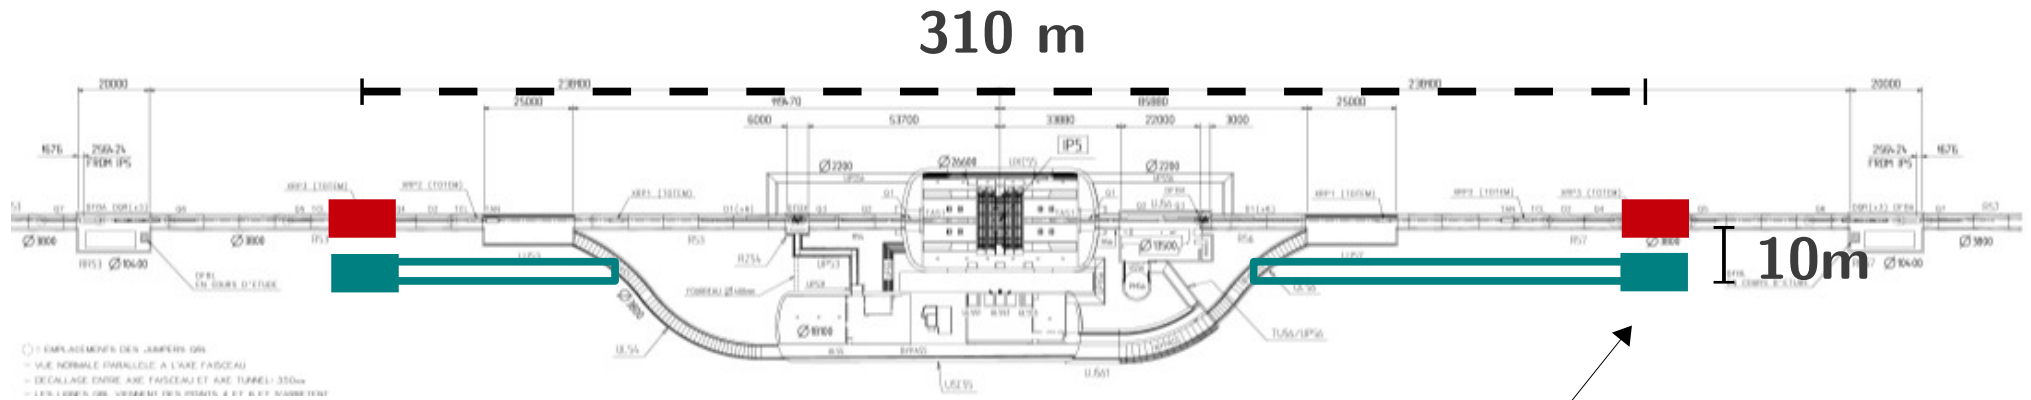

Access tunnel + gallery idea

Point 5, CMS (Crab Cavities in Red)

Service Gallery

P4 Example

Capture cavity layout (not installed)

LLRF close to Amplifier (small loop delay)