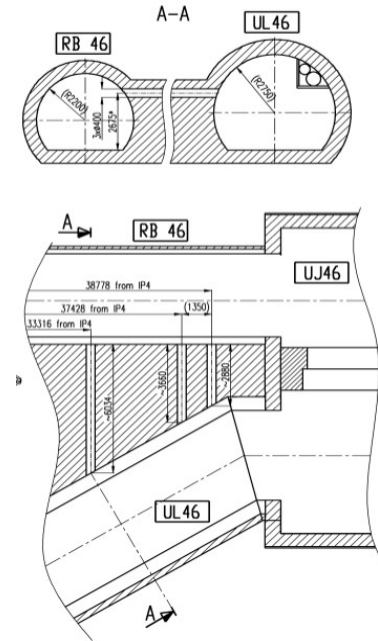

Access tunnel + gallery idea

Point 5, CMS (Crab Cavities in Red)

Service Gallery

P4 Example

Capture cavity layout (not installed)

LLRF close to Amplifier (small loop delay)