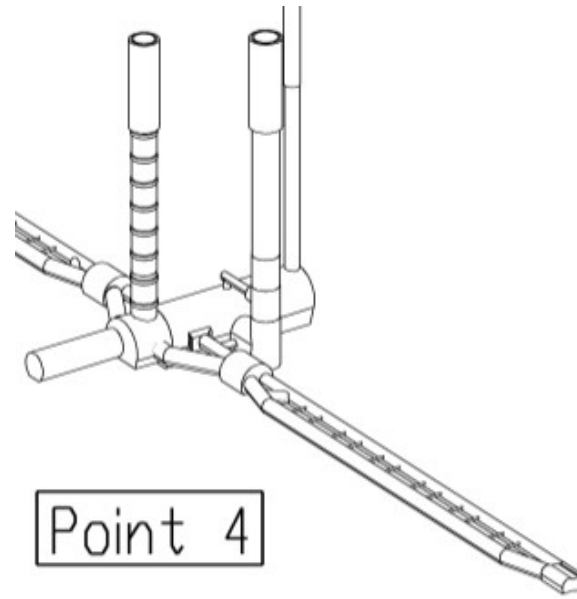

Access tunnel + gallery idea

Point 5, CMS (Crab Cavities in Red)

Service Gallery

P4 Example

Capture cavity layout (not installed)

LLRF close to Amplifier (small loop delay)