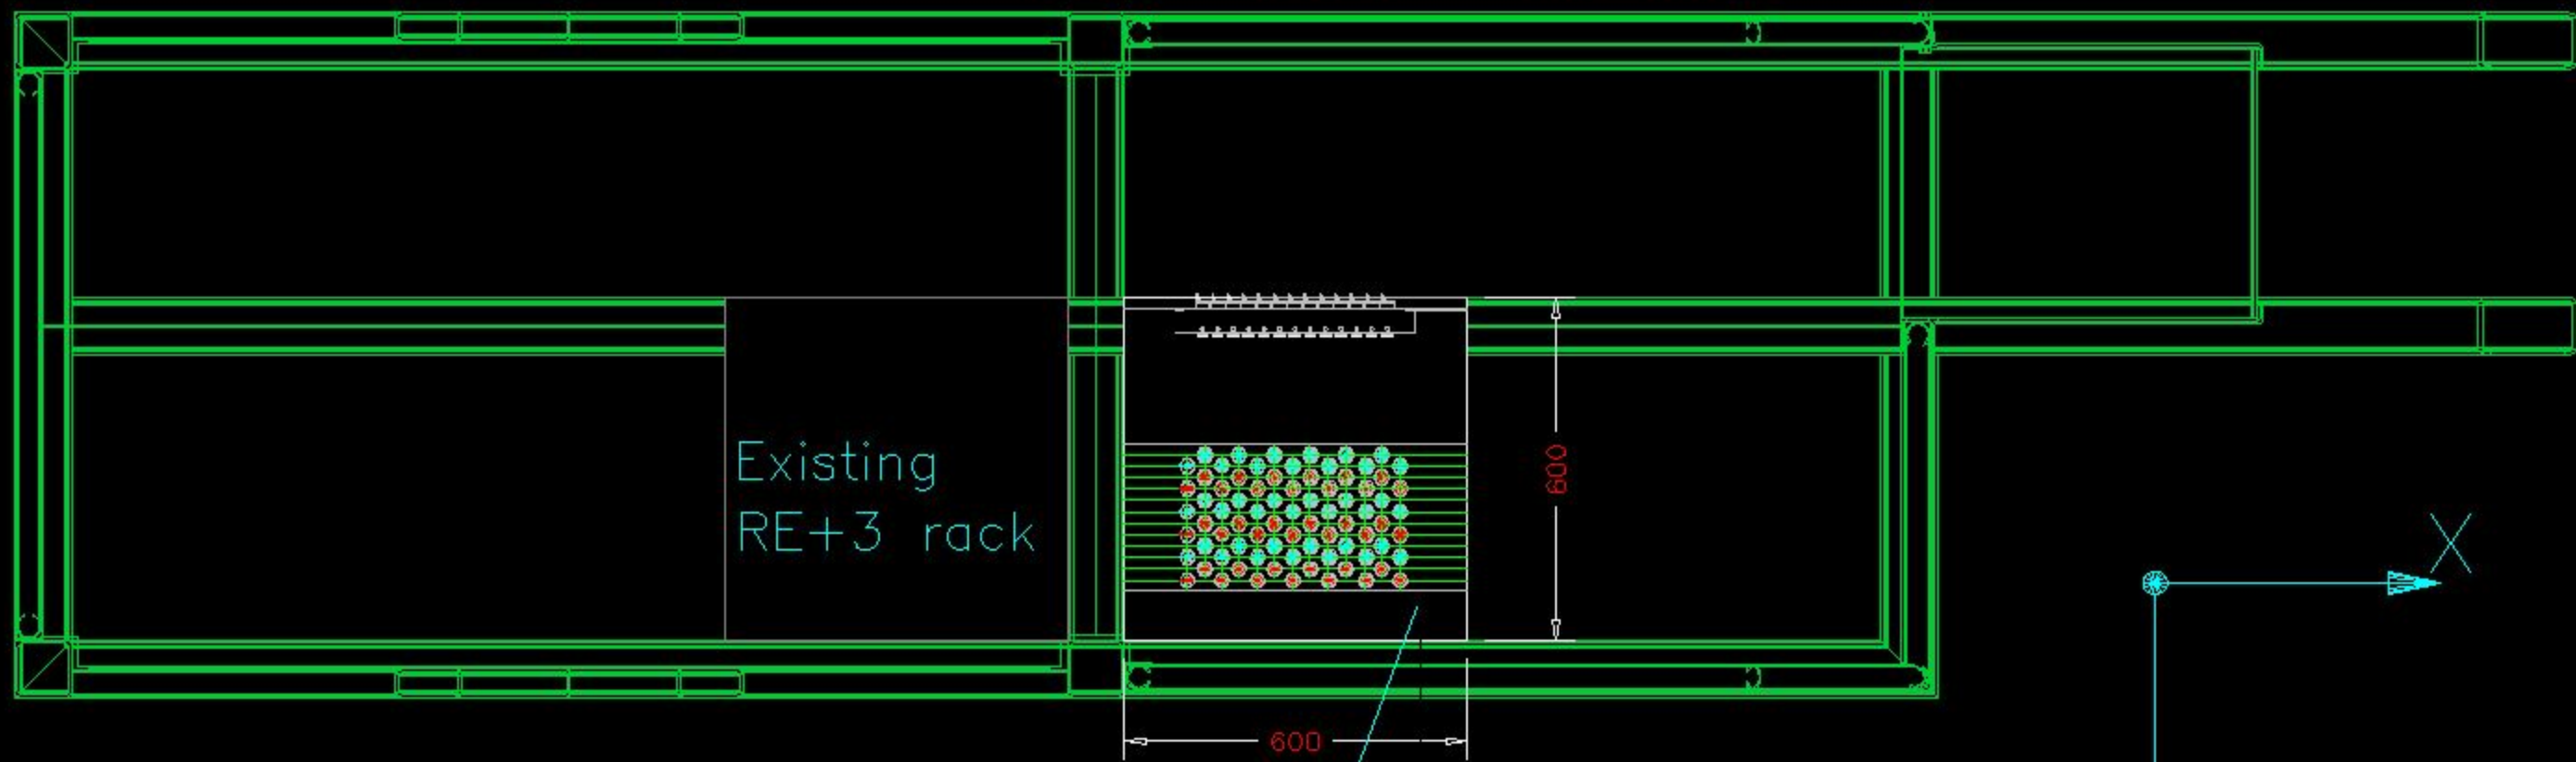

RE+4 gas rack

Far side

YE+3

View toward IP

YE+3
Far side

YE+3
Far side
X2-TOP VIEW

RE+4 gas rack
to be installed

600

RE+4 gas rack

YE+3
Far side
X2-TOP VIEW

600

RE+4 gas rack
600x600mm

09/19/2012