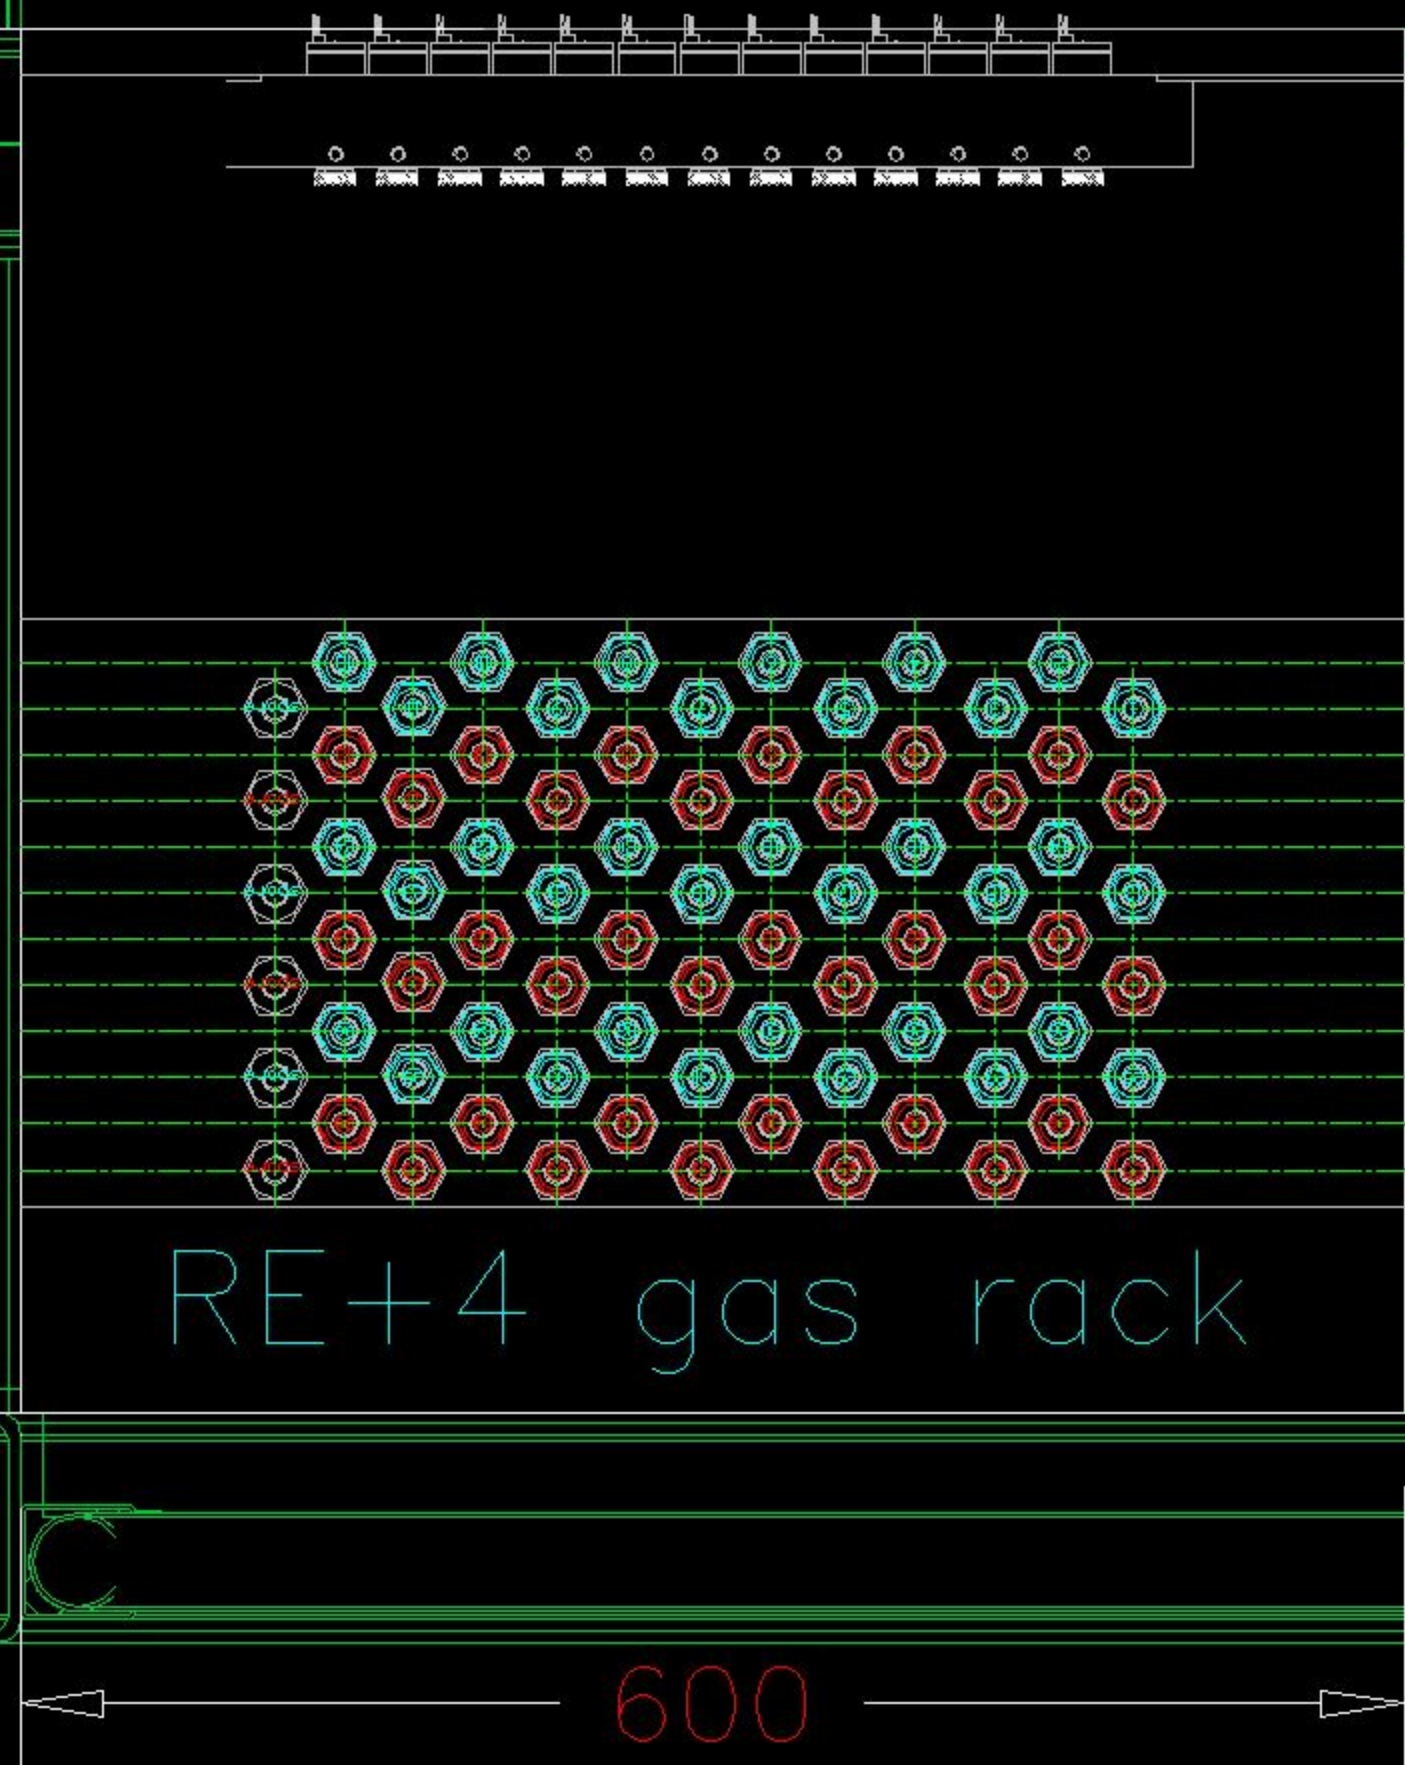

RE+4 gas rack

Far side

YE+3

View toward IP

YE+3
Far side

YE+3
Far side
X2-TOP VIEW

RE+4 gas rack
to be installed

600

RE+4 gas rack

YE+3
Far side
X2-TOP VIEW

600

RE+4 gas rack
600x600mm

09/19/2012