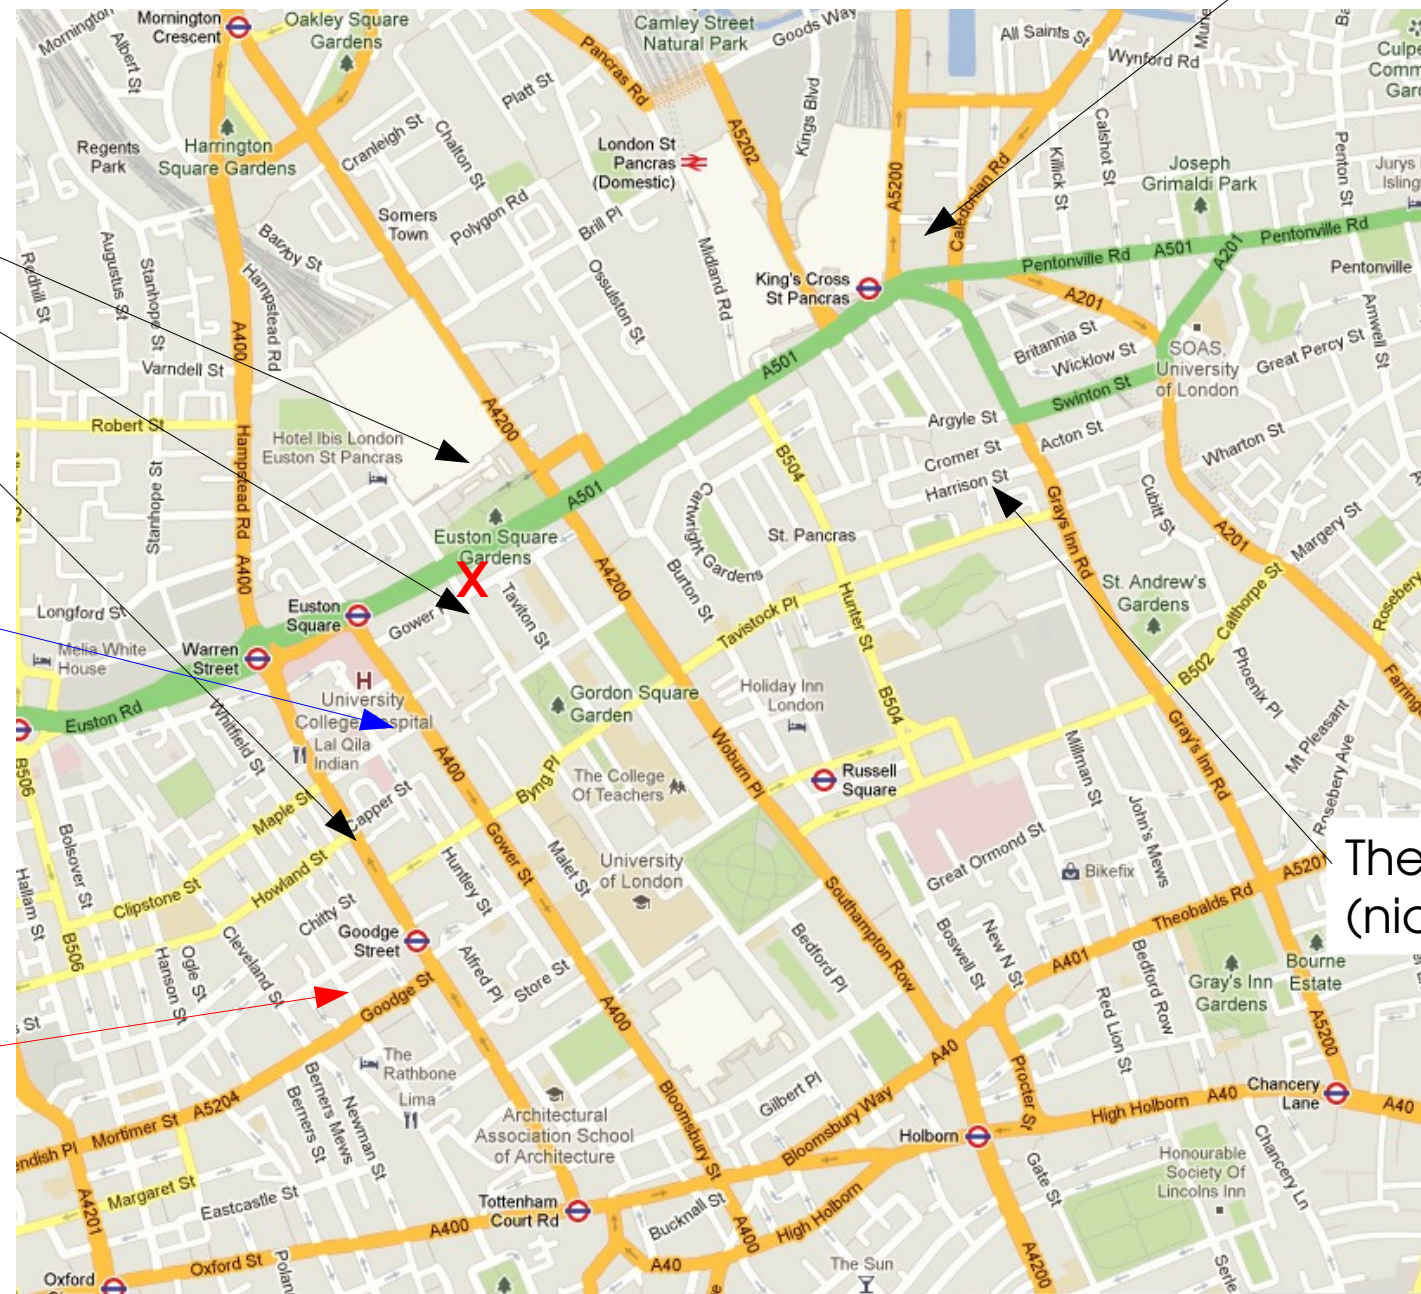

gastropubs etc

sandwiches, coffee
Euston,
UCL cafe,
Tottenham Ct Rd

pubs:
the JB,
Euston Tap,
.....

restaurants:
Charlotte St

The Harrison
(nice pub)

Bentham B10 Seminar Room

1) implementing correlated systematics in YODA