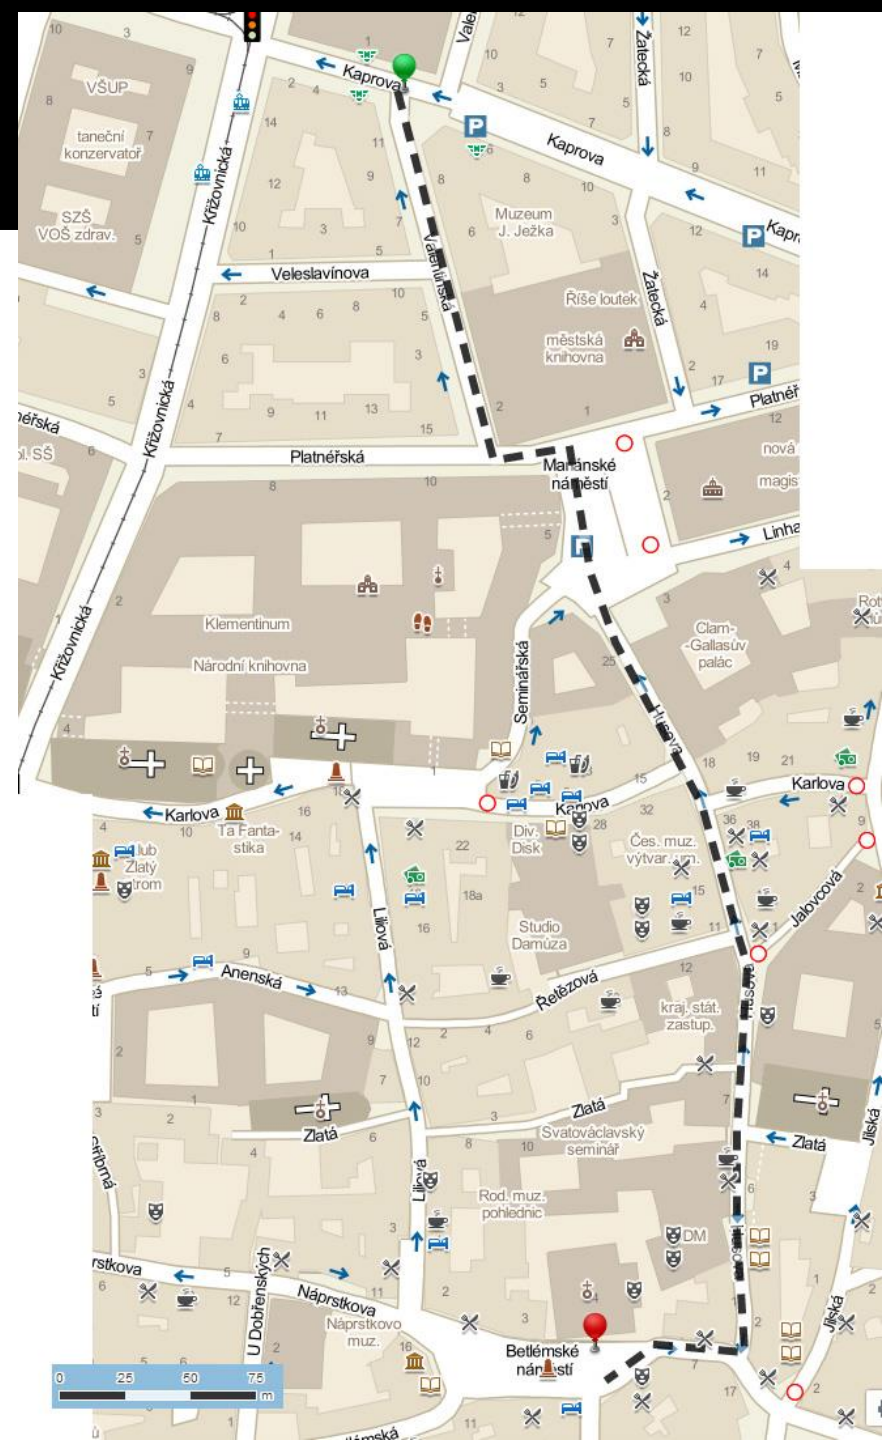

# from Staroměstská

- Staroměstská metro station – line „A“ (green)
- 3 stations from Dejvická (6 minutes ride)
- about 600m (9 minutes walk)

# from Můstek

- Můstek metro station – line „A“ (green)
- 4 stations from Dejvická (8 minutes)
- about 550m (8 minutes walk)

- Metro Line A:
  - Dejvicka
  - Hradcanska
  - Malostranska
  - Staromestska
  - Mustek