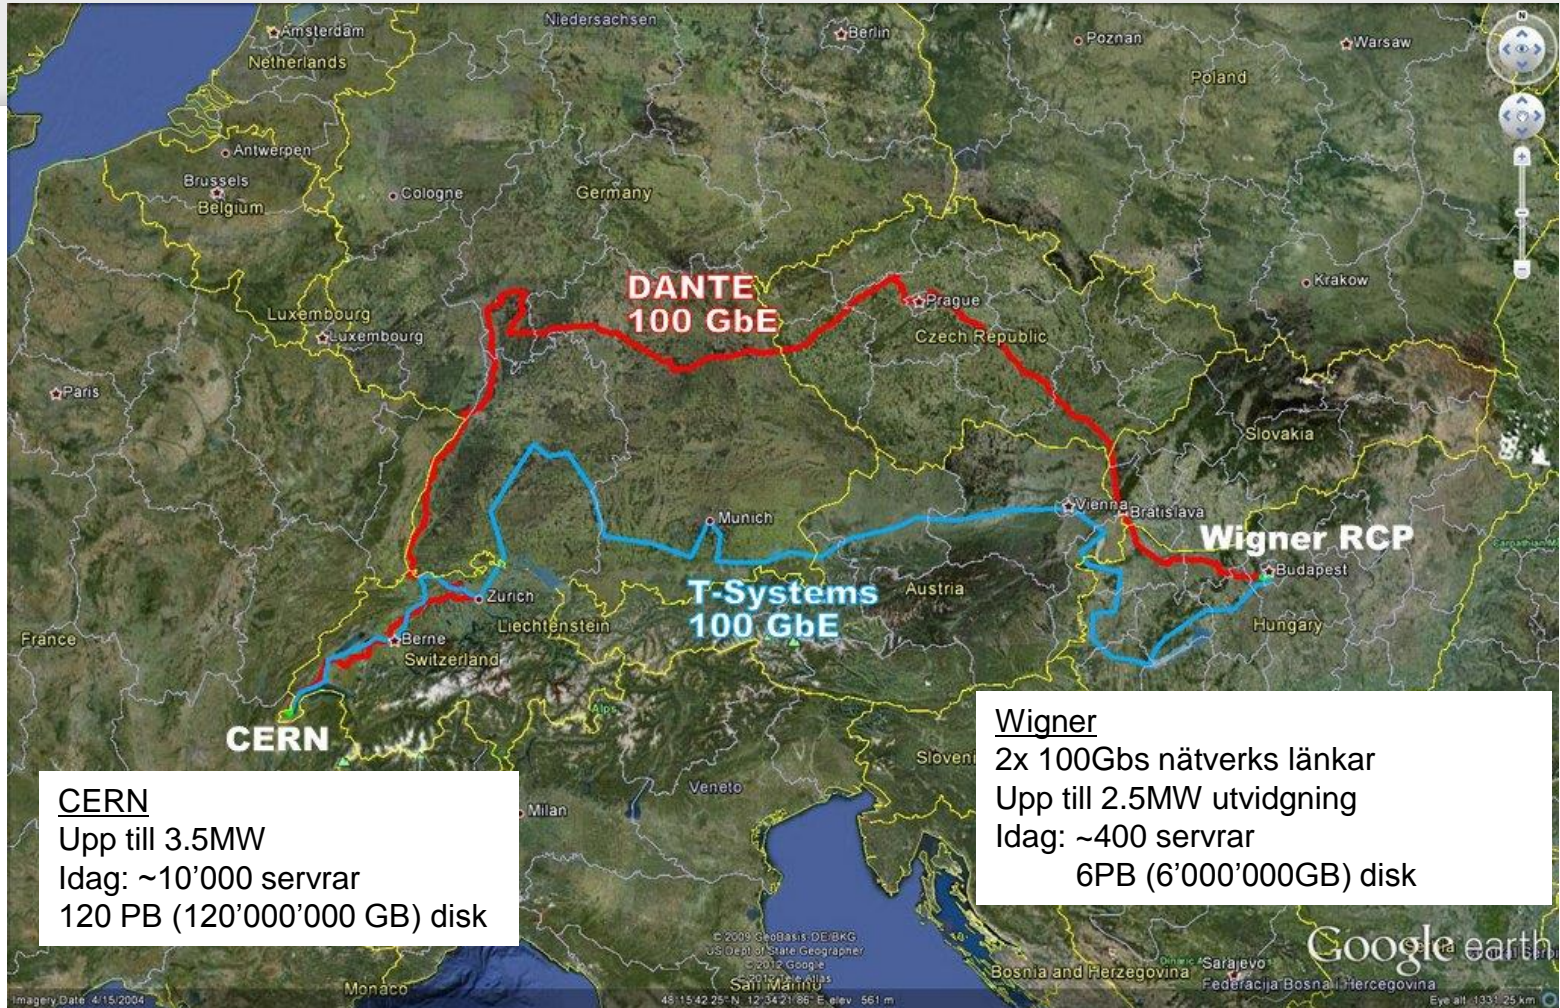

Utvidgning till Ungern

CERN Accelerating science

Sign in Directory

CERN
Upp till 3.5MW
Idag: ~10'000 servrar
120 PB (120'000'000 GB) disk

Wigner
2x 100Gbs nätverks länkar
Upp till 2.5MW utvidgning
Idag: ~400 servrar
6PB (6'000'000GB) disk

The CERN Tier-0 data centre extension in Budapest adds up to 2.5 MW capacity to the 3.5 MW IT load of the Geneva data centre, which has already reached its capacity limit. The contract with Wigner started in January 2013 and can carry on for up to seven years. The

LHCf@
MoEDAL
TOTEM