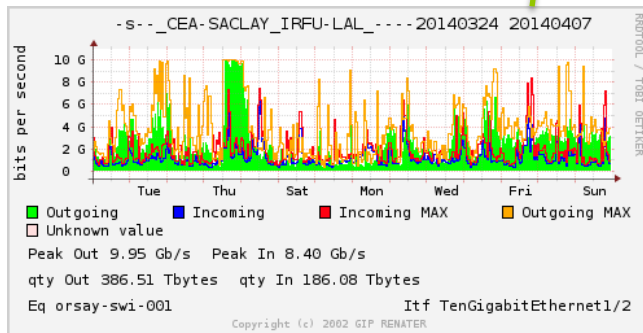

- Eduroam available on the CEAnet WiFi network for external users.
- Also available for CEA users from external sites but not in Saclay !

- Some work on the LHCOne link ...

GRIF - Distributed T2

CONVENTION WITH IN2P3