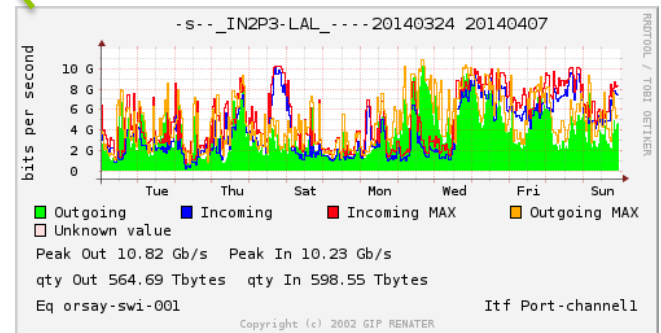

GRIF - Distributed T2