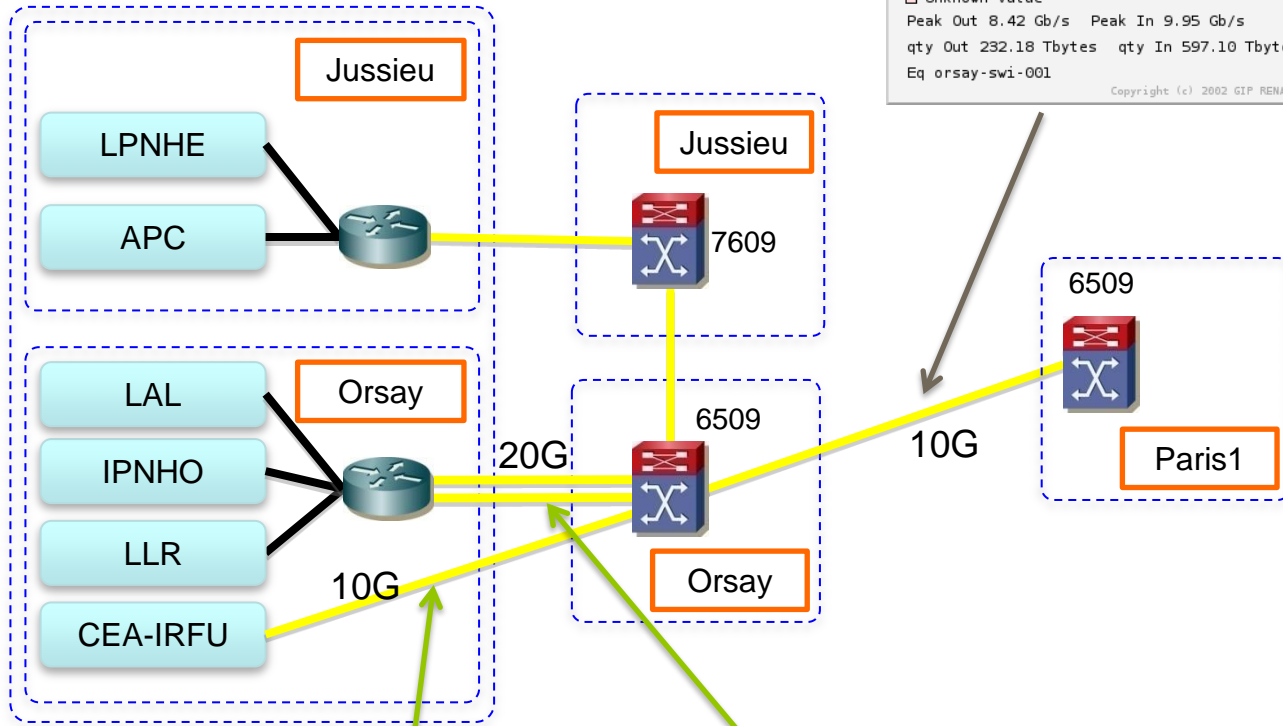

IRFU SITE REPORT

Pierrick Micout
CEA/DSM/IRFU/SEDI

WHAT'S NEW IN IRFU SACLAY SINCE 2013?

- Apache
- Networking
- CC-IN2P3
- IRFU Grif sub-site
- IRFU local computing
- Windows news
- News on the infrastructure

APACHE: THE NEW CEA SECURITY SCHEME

- It has been decided to enforce the security on the CEAnet network (see the presentation of Joël SURGET later this week).
- First impact on Windows servers and clients on the internal network!

- Eduroam available on the CEAnet WiFi network for external users.
- Also available for CEA users from external sites but not in Saclay !

- Some work on the LHCOne link ...

GRIF - Distributed T2

CONVENTION WITH IN2P3

- The convention between DSM, IRFU and IN2P3 has been signed !
- Since 1993 the CC-IN2P3 is the main computing center used by the HENP community of searchers of IRFU!

- **New computing resources :**
 - 7 DELL C6220 : Intel(R) Xeon(R) CPU E 52 670 with 64 gbit memory
- **New storage facilities :**
 - 19 DELL PowerEdge R720xd
 - 12 disks 3TB per server
- **New machines for Grid services:**
 - 5 DELL R 610
 - 2 DELL R 720XD for database service