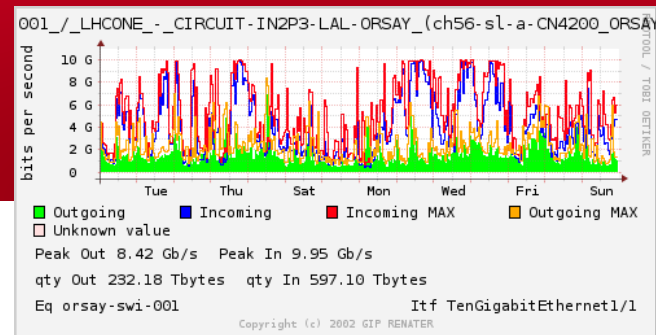

GRIF - Distributed T2