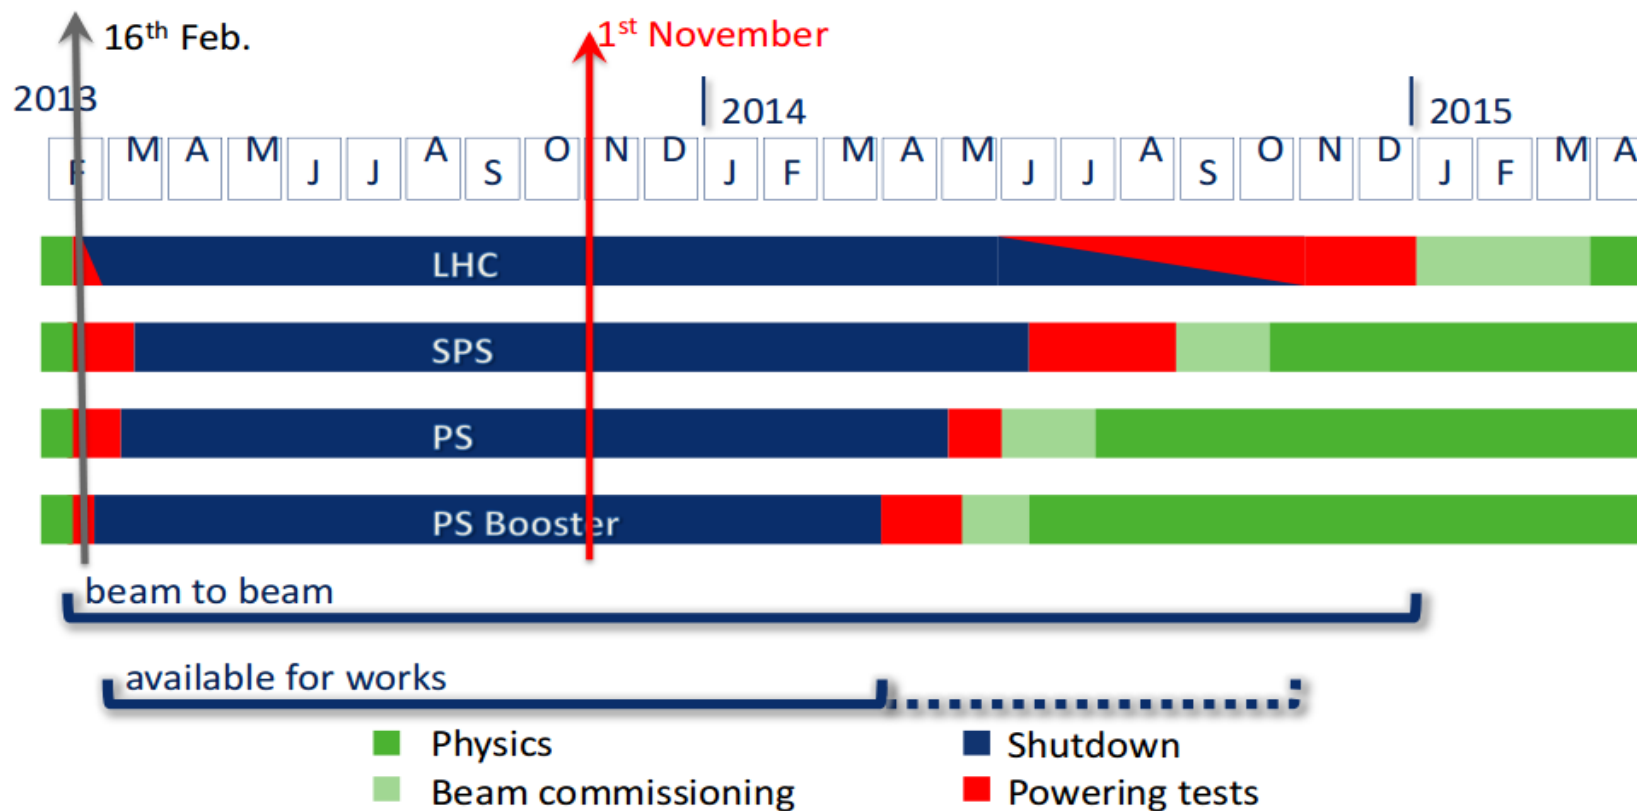

- Up: 2G link to CERN via Amsterdam

Map

LHCOPN

	T0-T1 and T1-T1 traffic		= Alice		= Atlas
	T1-T1 traffic only		= CMS		= LHCb
	Not deployed yet				
	(thick) >=10Gbps				
	(thin) <10Gbps				

p2p prefix: 192.16.166.0/24
 edoardo.martelli@cern.ch 20140424

LHC Long Shutdown 1: on-time

LS 1 from 16th Feb. 2013 to Dec. 2014

Next maintenance (LS2) will start in December 2017

Ref: <http://indico.cern.ch/getFile.py/access?contribId=1&sessionId=0&resId=0&materialId=slides&confId=251191>