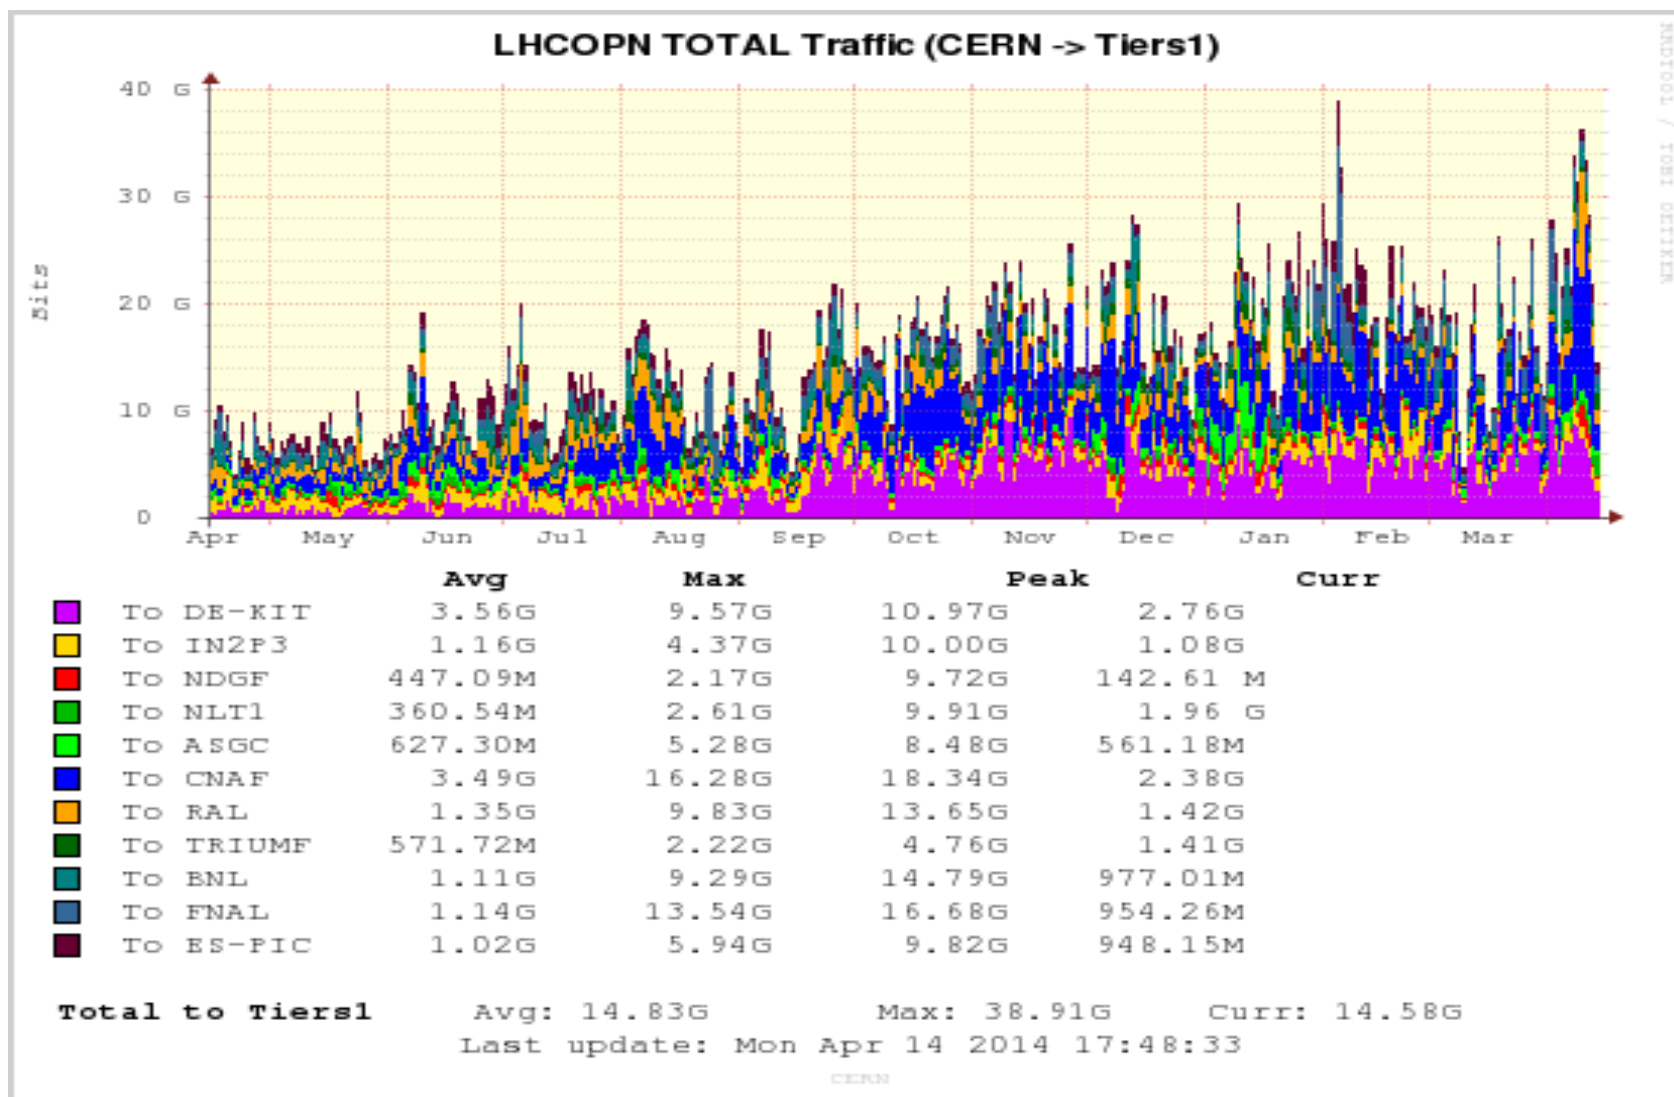

LHC Long Shutdown 1: on-time

LS 1 from 16th Feb. 2013 to Dec. 2014

Next maintenance (LS2) will start in December 2017

Ref: <http://indico.cern.ch/getFile.py/access?contribId=1&sessionId=0&resId=0&materialId=slides&confId=251191>

LHCOPN traffic trend

(older graph, January 2013)

Questions?