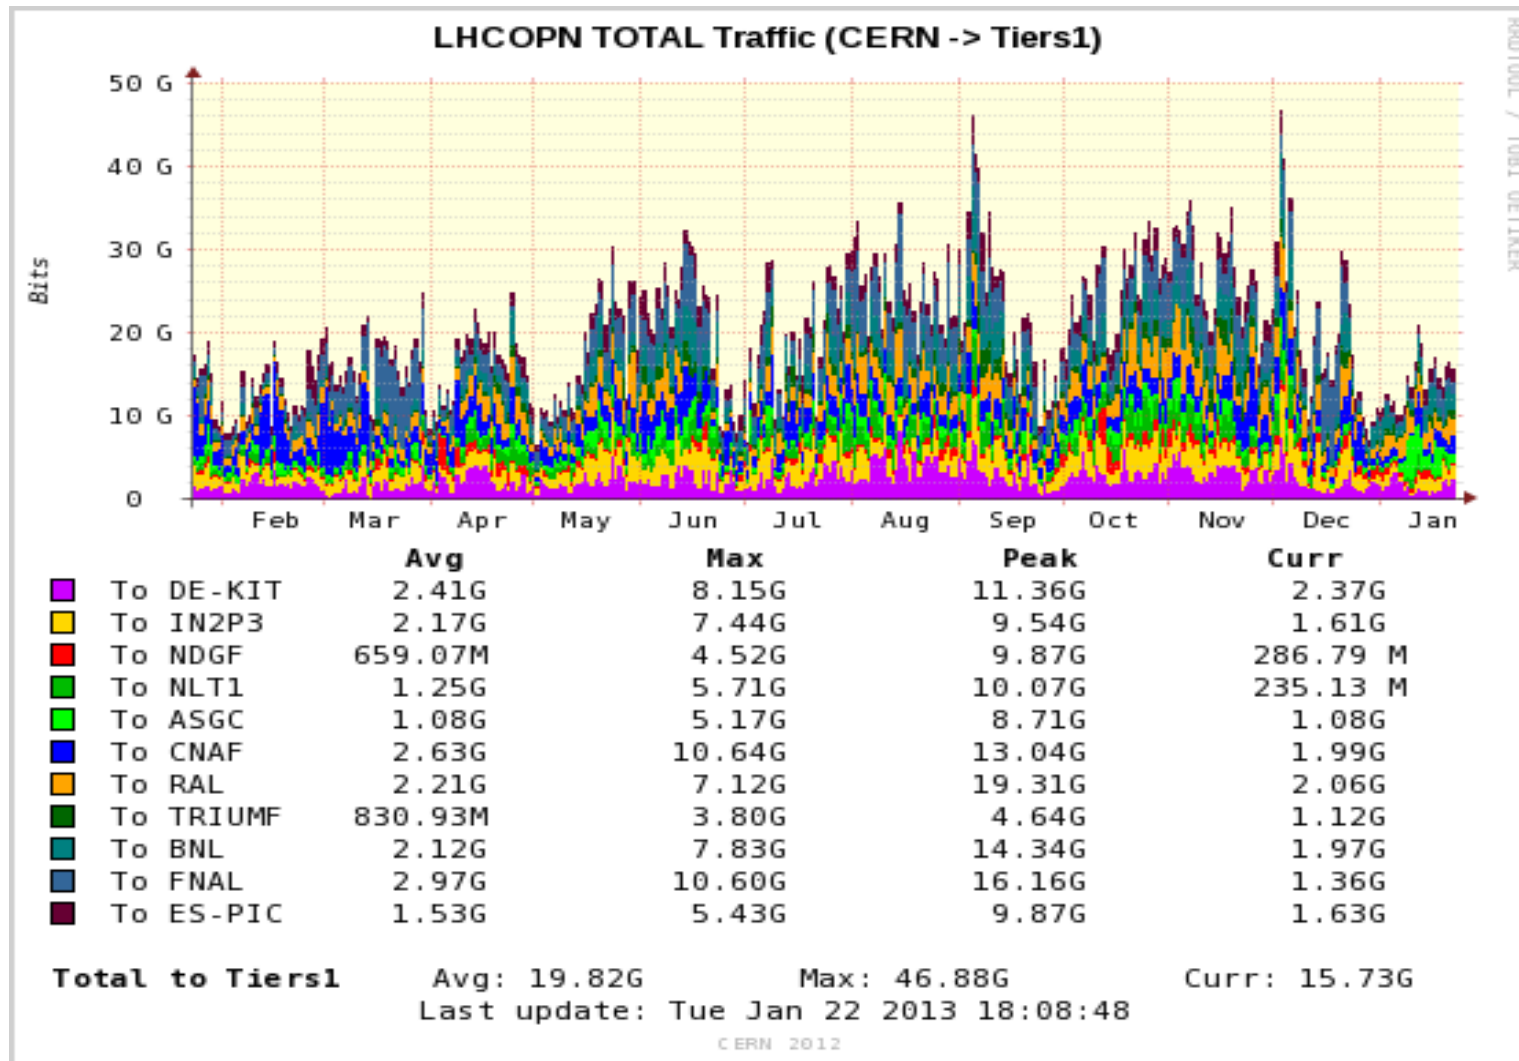

LHC Long Shutdown 1: on-time

LS 1 from 16th Feb. 2013 to Dec. 2014

Next maintenance (LS2) will start in December 2017

Ref: <http://indico.cern.ch/getFile.py/access?contribId=1&sessionId=0&resId=0&materialId=slides&confId=251191>

LHCOPN traffic trend

(older graph, January 2013)

Questions?