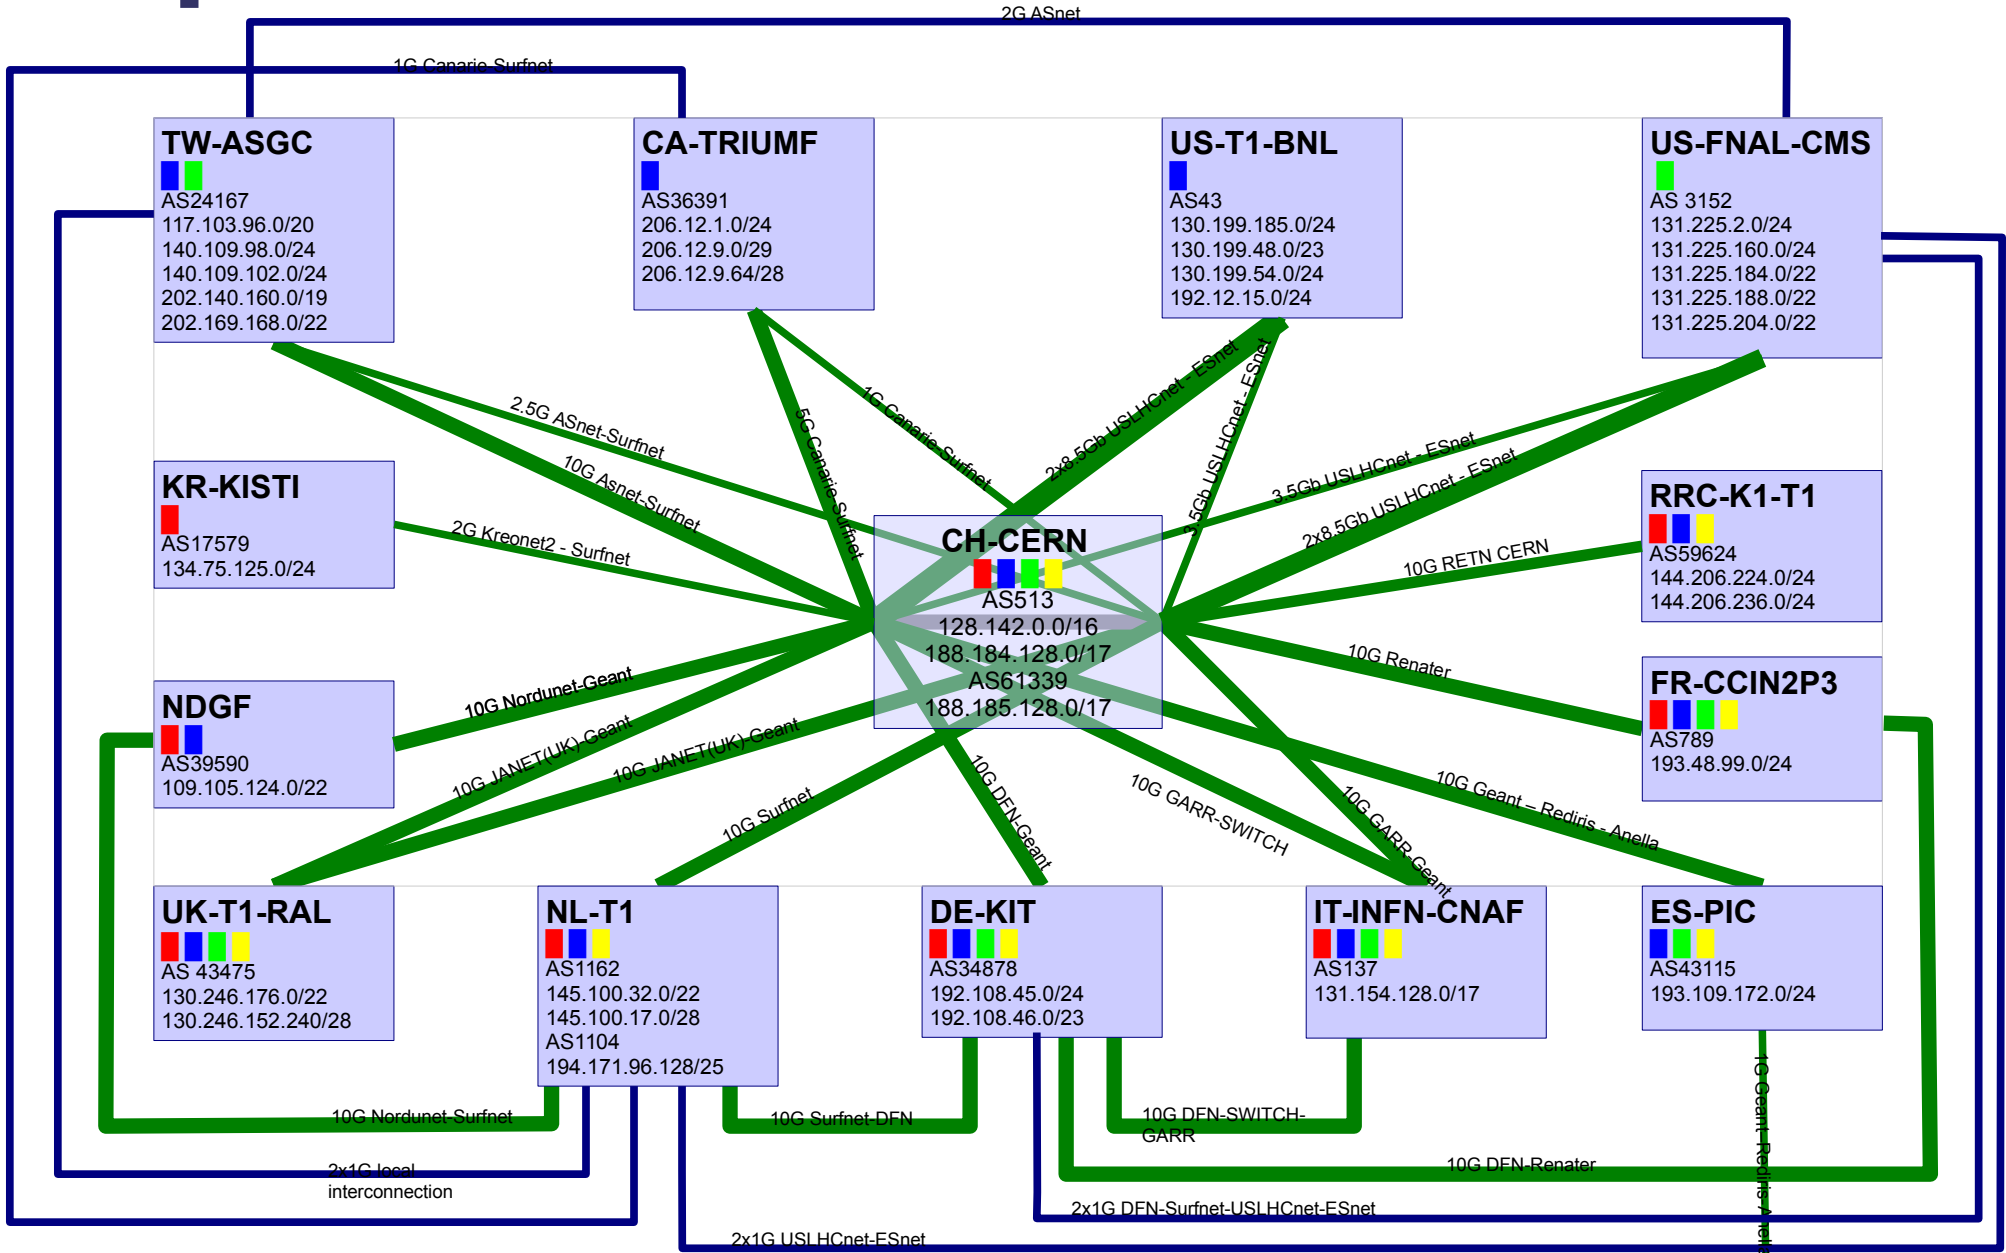

LHCOPN update

Rome, 28 of April 2014
edoardo.martelli@cern.ch

Update

New Tier1 NRC-KI and JINR, Russia:

- Up: 10G NRC-KI to CERN via Amsterdam
- Coming soon: 10G JINR to CERN via Budapest

New Tier1 KR-KISTI:

- Up: 2G link to CERN via Amsterdam

Map

LHCOPN

	T0-T1 and T1-T1 traffic		= Alice		= Atlas
	T1-T1 traffic only		= CMS		= LHCb
	Not deployed yet				
	(thick) >=10Gbps				
	(thin) <10Gbps				

p2p prefix: 192.16.166.0/24
 edoardo.martelli@cern.ch 20140424

LHC Long Shutdown 1: on-time

LS 1 from 16th Feb. 2013 to Dec. 2014

Next maintenance (LS2) will start in December 2017

Ref: <http://indico.cern.ch/getFile.py/access?contribId=1&sessionId=0&resId=0&materialId=slides&confId=251191>

LHCOPN traffic trend

(older graph, January 2013)

Questions?