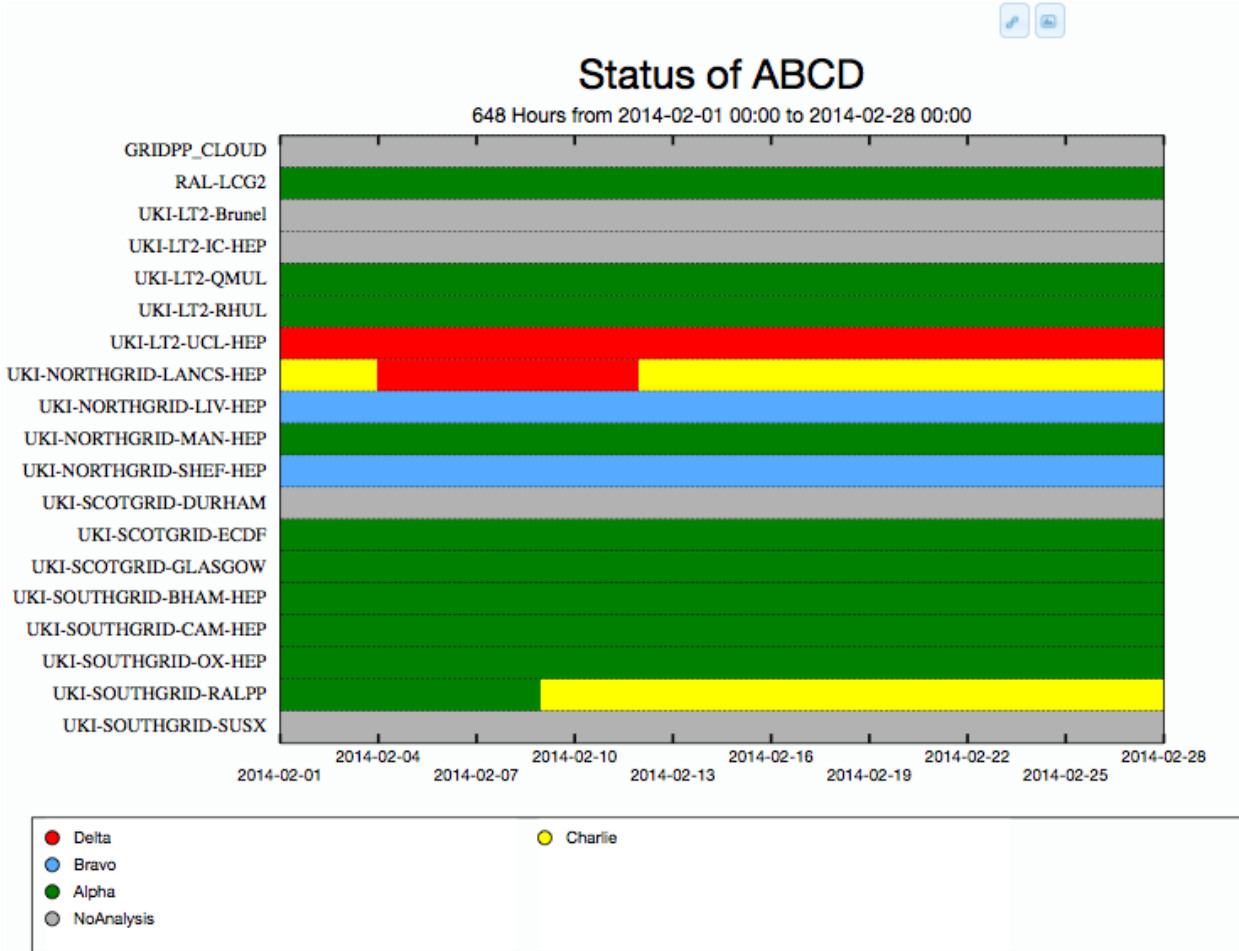

https://dashb-atlas-ssb.cern.ch/dashboard/request.py/siteviewhistory?columnid=10092#time=custom&start_date=2014-02-01&end_date=2014-02-28&values=false&spline=false&debug=false&resample=false&sites=all&clouds=UK

Lancaster has 91.49% (A), RALPP 81.1% (C)