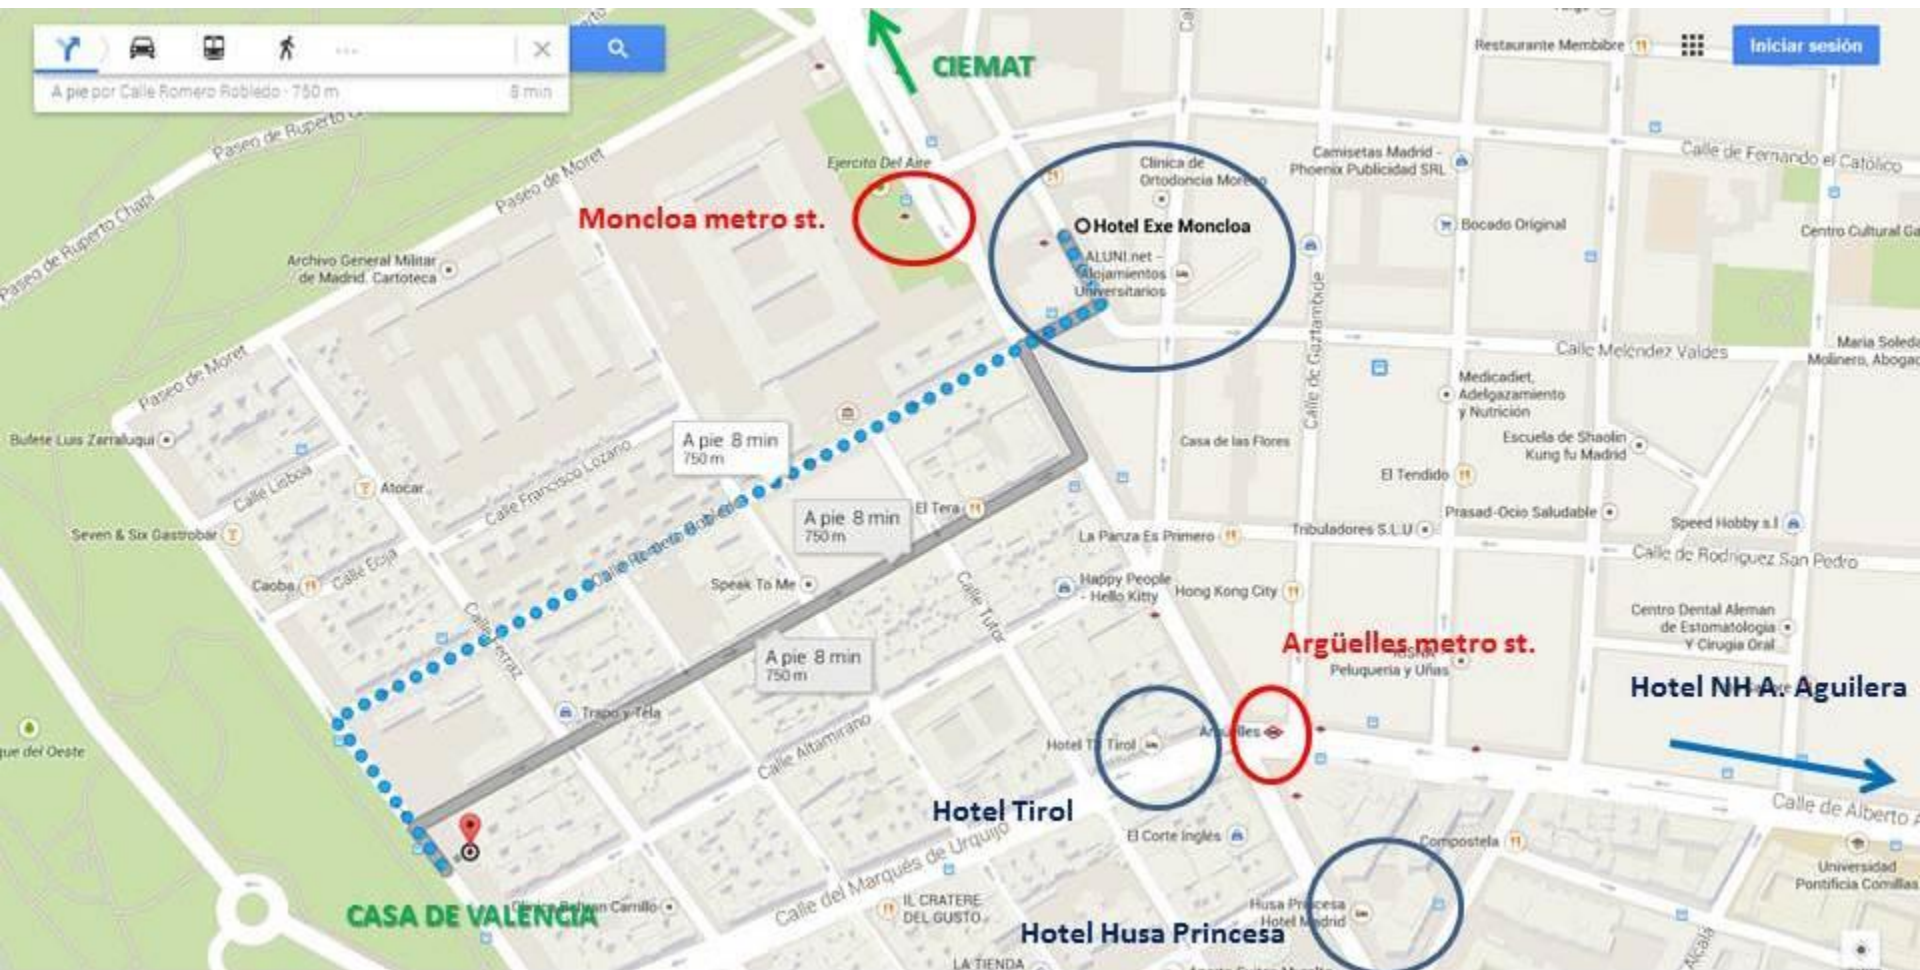

Social dinner

- Thursday, 20:30

In case of special requests, let us know