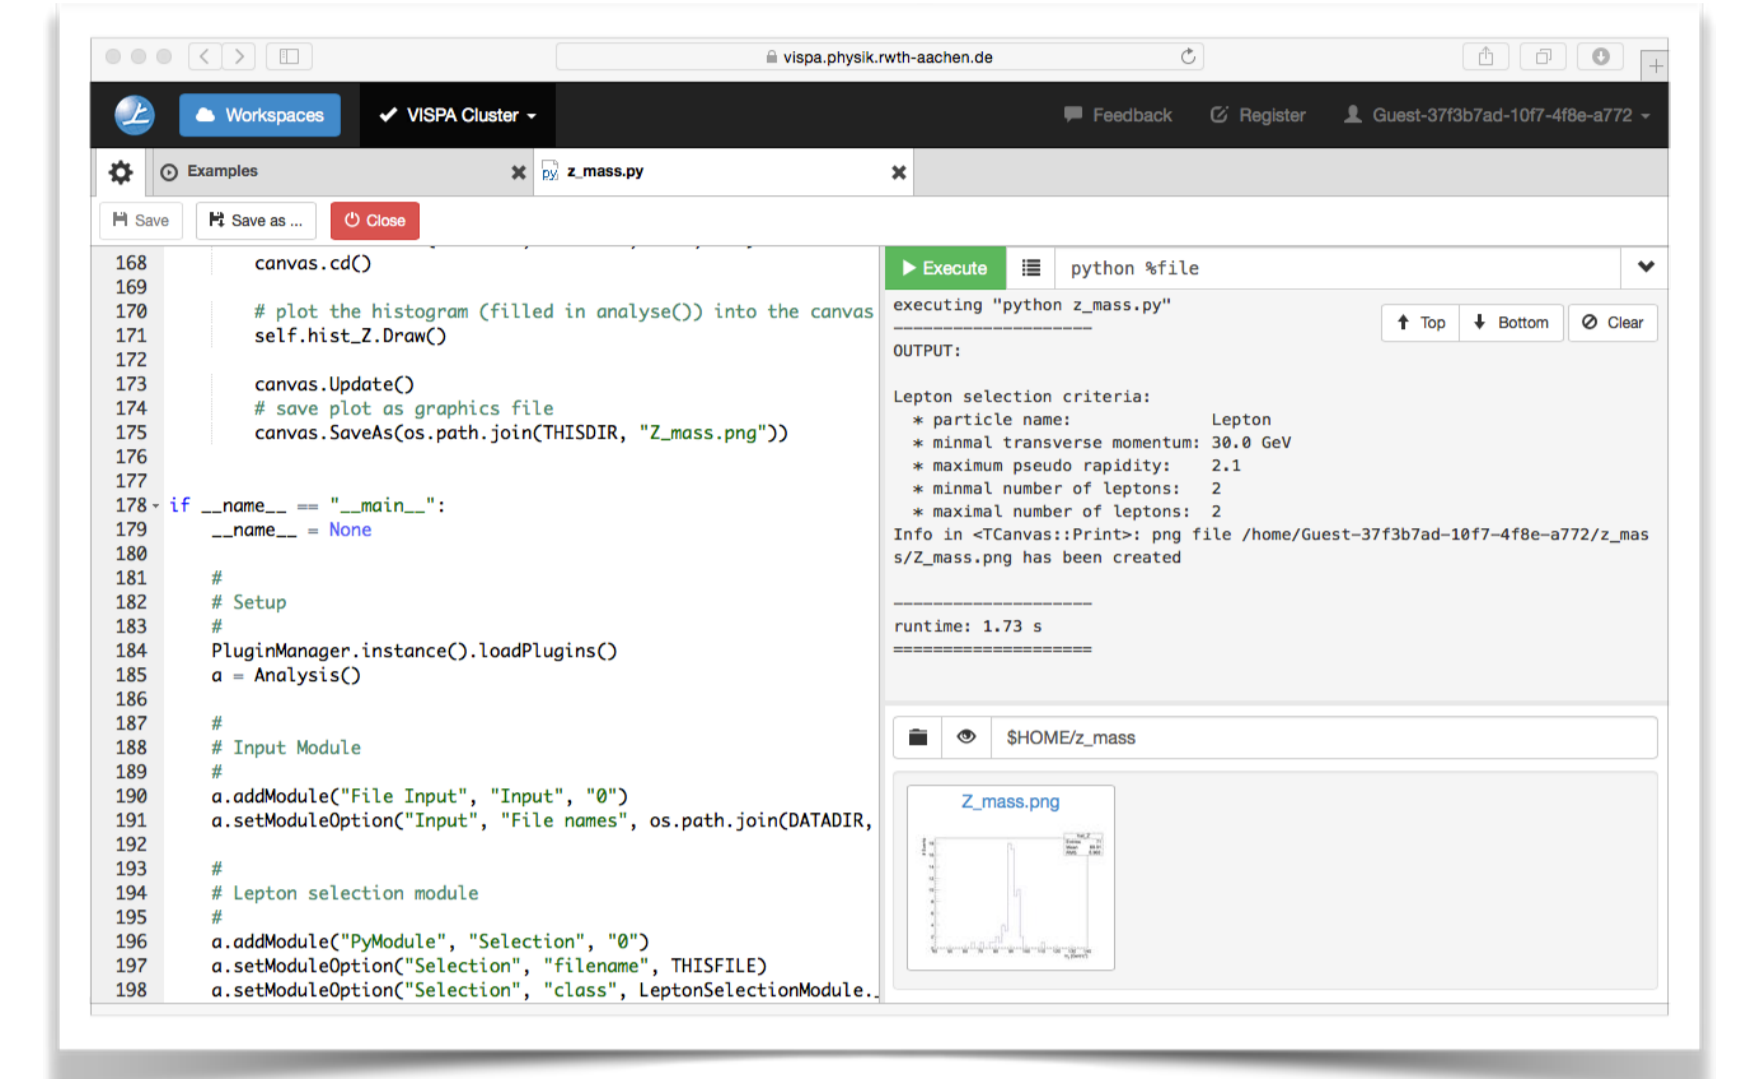

# Analysis of Public CMS Data on the VISPA Internet Platform

## User Perspective

- CERN Open Data Portal
- Launched September 2014
- 4 LHC experiments

- VISPA: An external learning resource
- One-click access to CMS data

- Edit - Run - Verify
- Execute pre-defined examples
- Create your own analysis

## Concept

- Client communicates with web server
- Server mediates access to computing resources
- Application code is distributed across client, server and workspace
- Clear interface allows for custom applications

## Worldwide Acceptance

- 300 unique visitors from Open Data Portal
- More than 100 countries of origin
- Approx. 20 % of users stay more than 10 minutes
- Mostly one-time guest visits