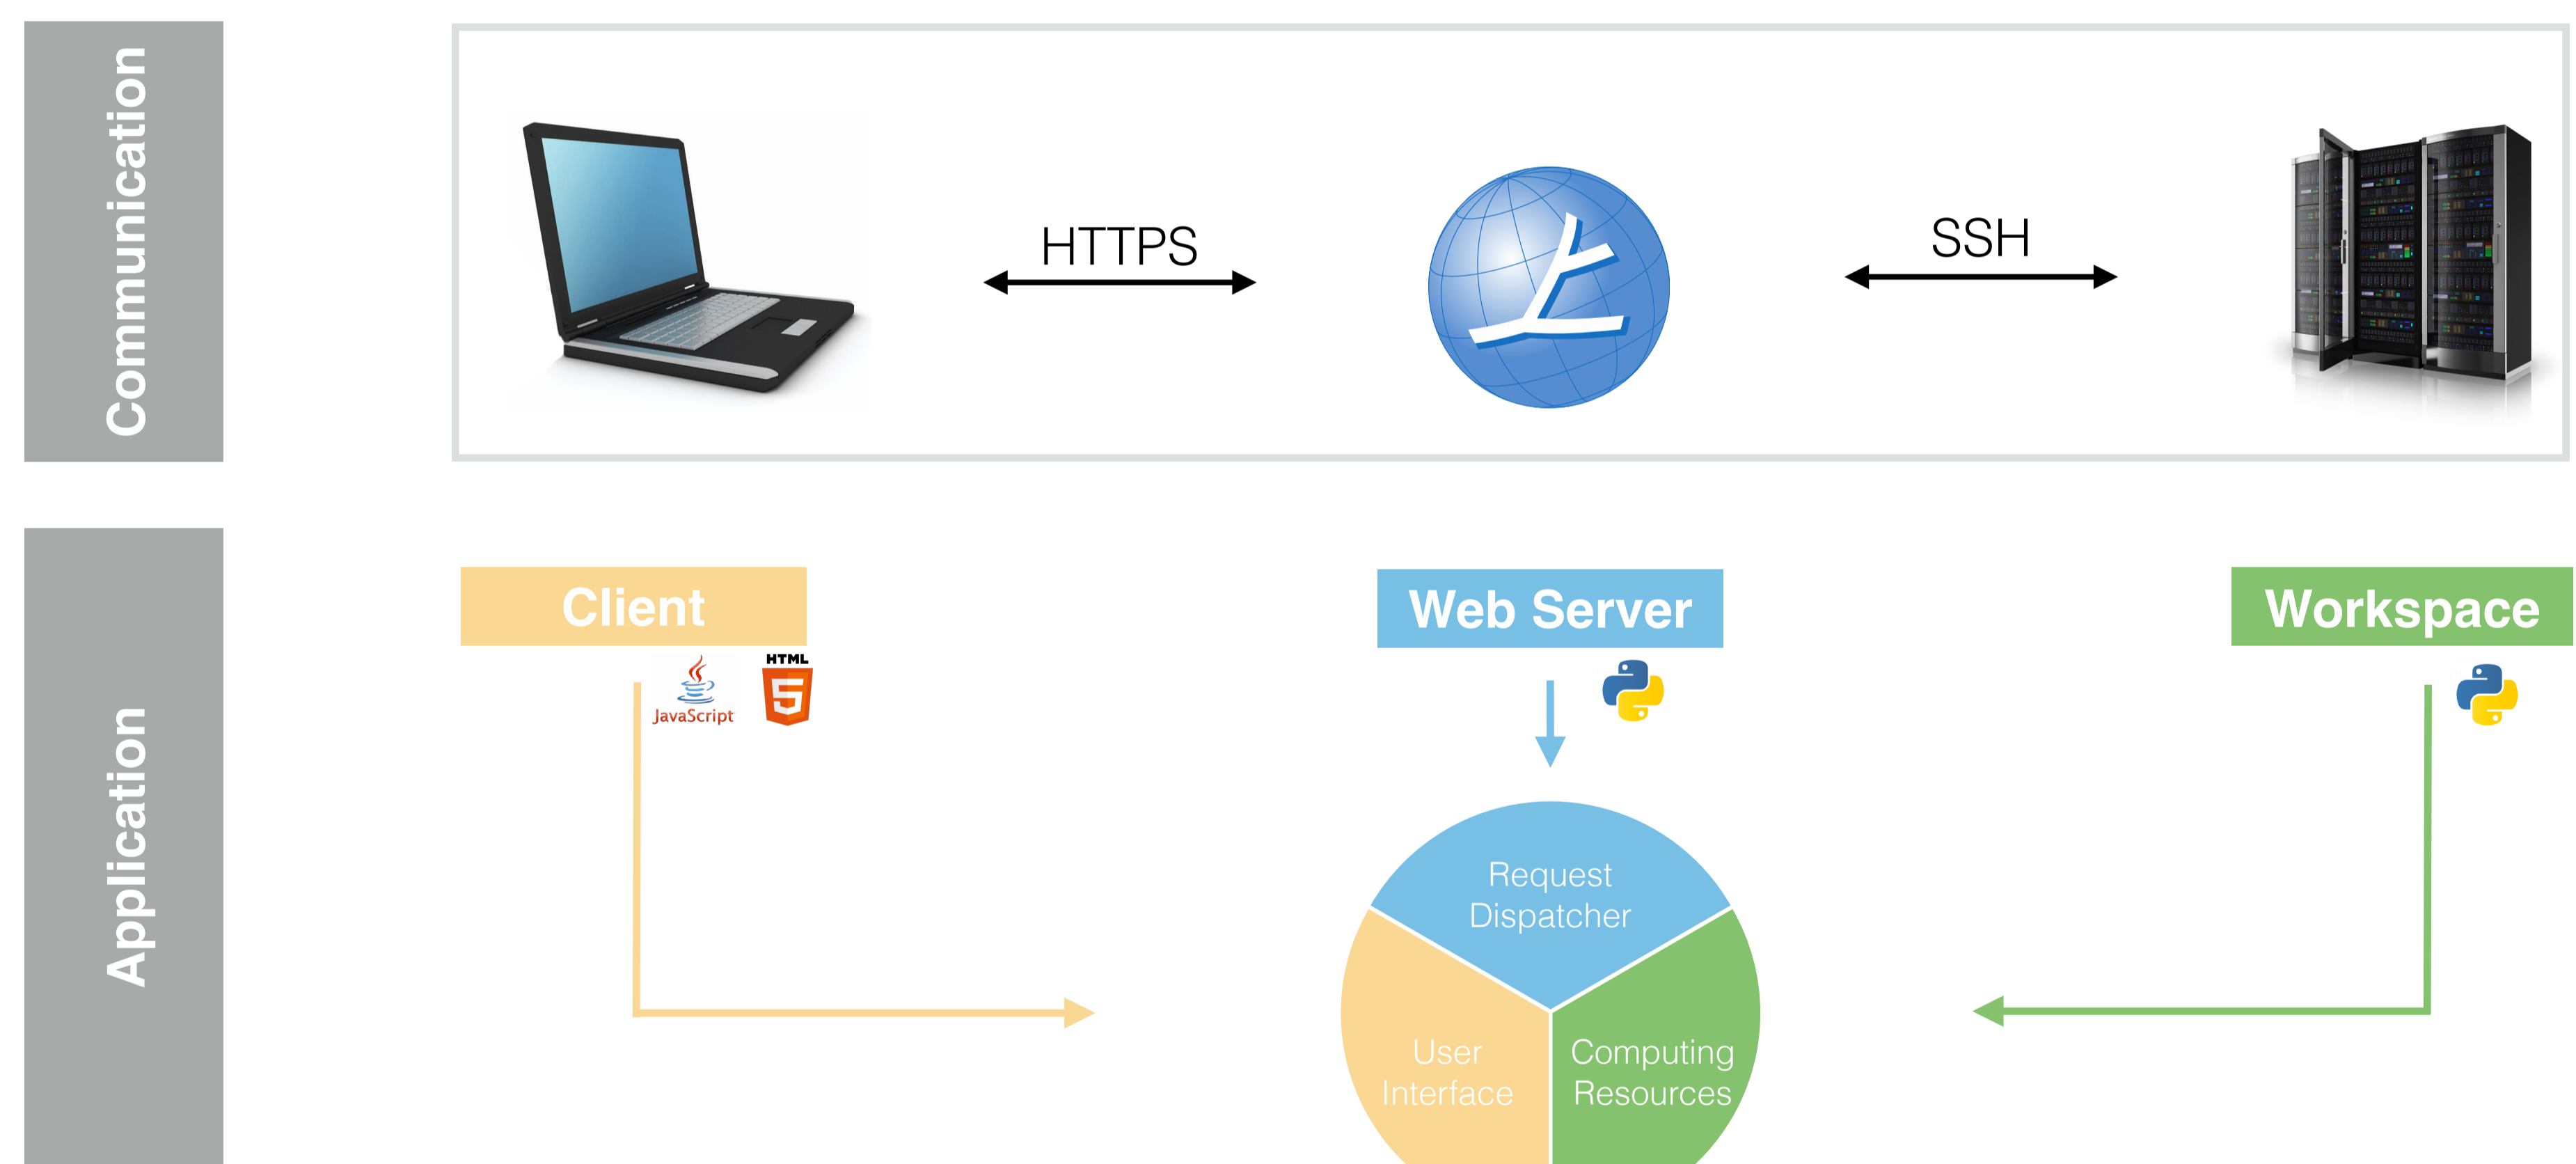

## User Perspective

- CERN Open Data Portal
- Launched September 2014
- 4 LHC experiments

- VISPA: An external learning resource
- One-click access to CMS data

- Edit - Run - Verify
- Execute pre-defined examples
- Create your own analysis

## Concept

- Client communicates with web server
- Server mediates access to computing resources
- Application code is distributed across client, server and workspace
- Clear interface allows for custom applications

## Worldwide Acceptance

- 300 unique visitors from Open Data Portal
- More than 100 countries of origin
- Approx. 20 % of users stay more than 10 minutes
- Mostly one-time guest visits