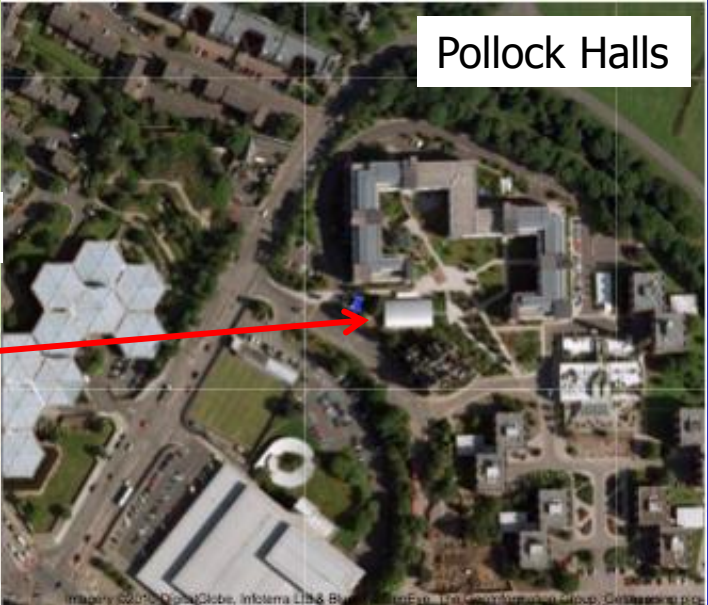

Beauty 2014 - Locations