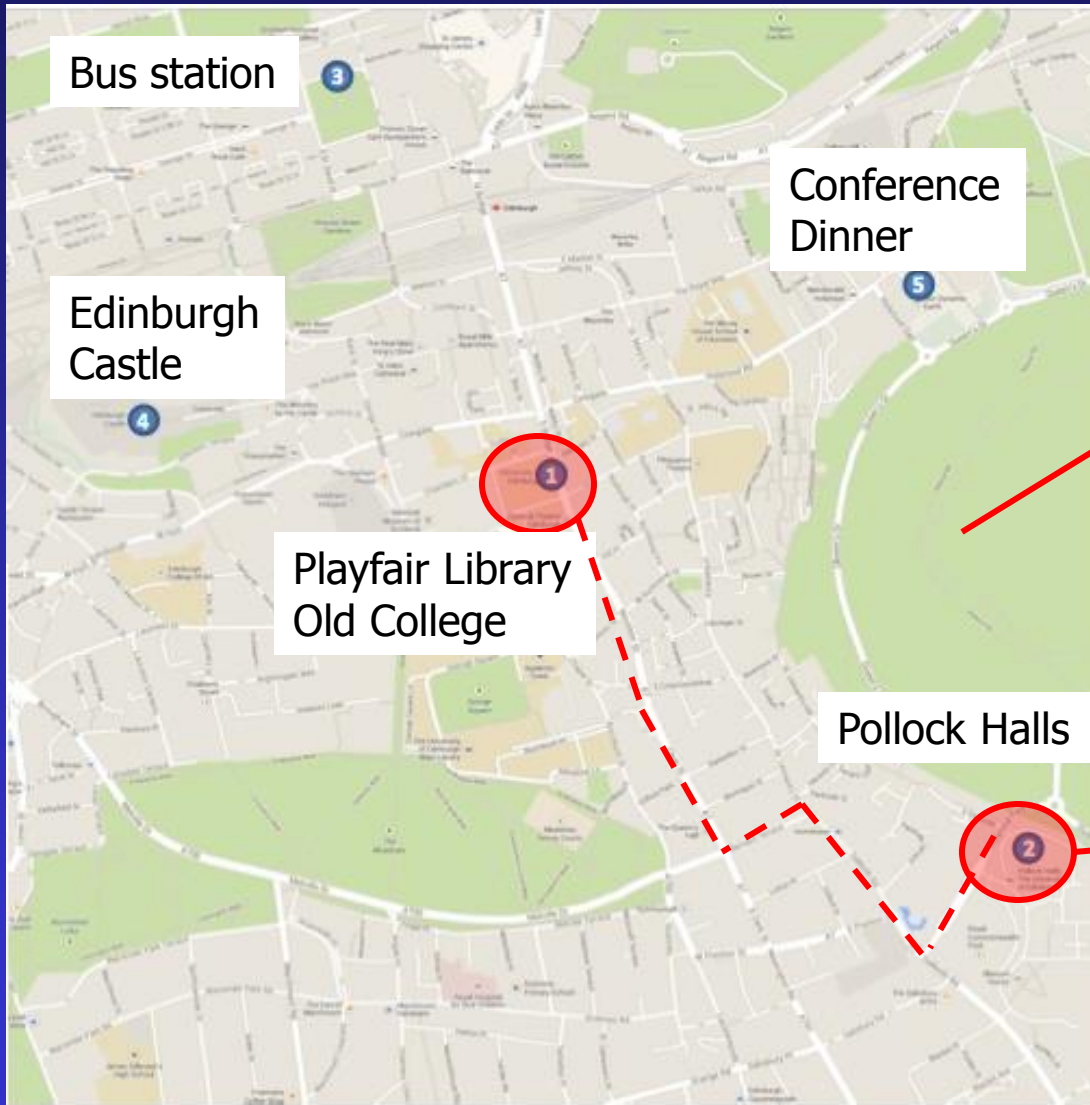

Beauty 2014 - Locations