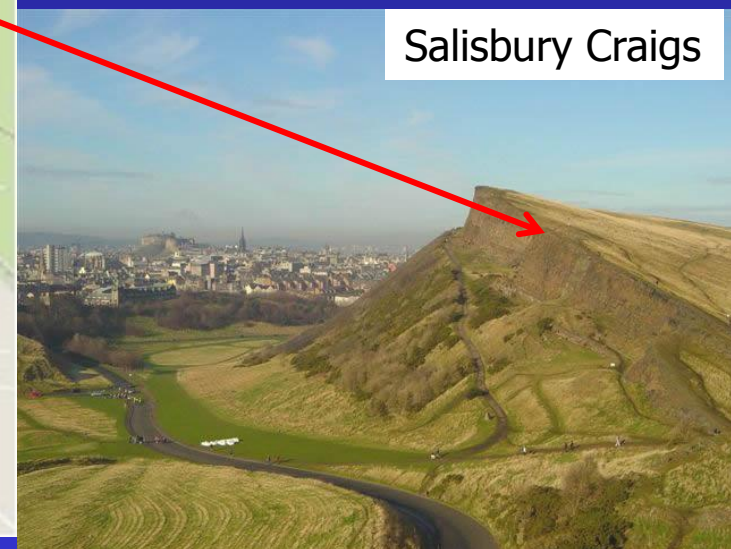

Salisbury Craigs