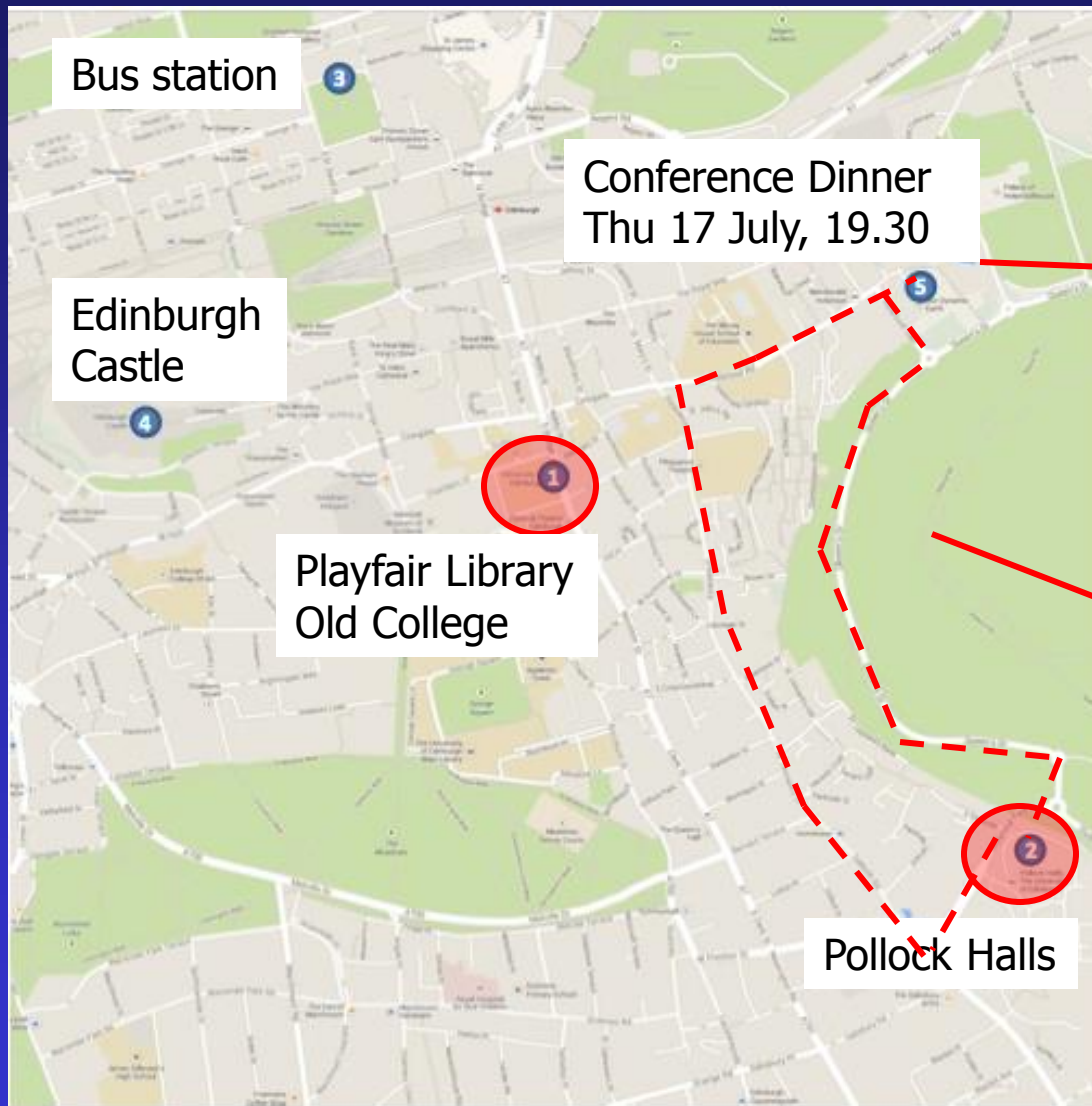

- **Whisky tasting**

- Tuesday evening in Kirkland room at Pollock Halls

- **Conference dinner**

- Dynamic Earth on Thursday evening

Beauty 2014 - Conference Dinner

Dynamic Earth

Salisbury Craigs

Beauty 2014