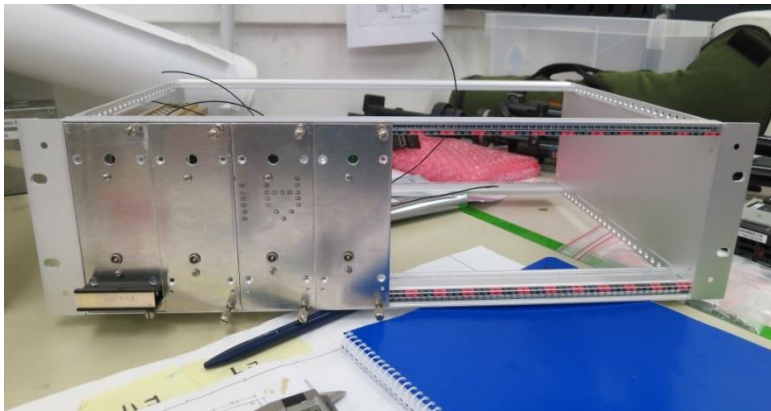

# Recall: ALPHA

- Antihydrogen trap
- Compare matter and antimatter
- CPT symmetry

# My Work: Hardware for QPS

- IGBT Driver Box