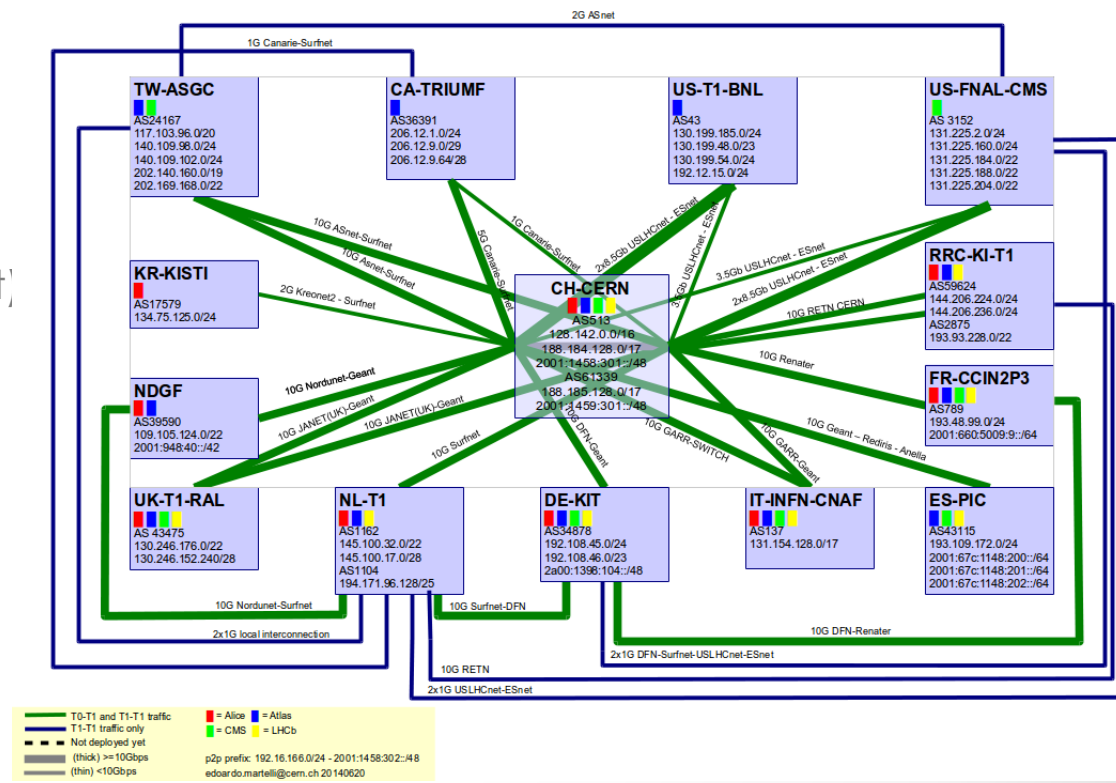

Contents

- KREONET/KREONet2 and KRLight
- CERN LHC TierX, KREONET
- LHCOPN : KISTI's GSDC LHC ALICE Tier1
- LHCONE Implementation of KREONET and GLORIAD-KR (plan)
- LHCONE Design
- KRLight Science DMZ

CERN LHC TierX, KREONET

- **LHC ALICE Tier1 : KISTI GSDC (Global Science Experimental Data Hub Center)**
 - LHCOPN between Daejeon, South Korea and Geneva, Swiss : 2Gbps
 - Connect to KREONet2 with 10Gbps * 2
- **LHC CMS Tier2 : KNU CHEP (Kyungpook National University, Center for High Energy Physics), UOS SSCC (University of Seoul SuperComputer Center)**
 - Connect to KREONET with 10G/1Gbps
- **LHC Alice Tier3 : PNU (Pusan National University) KoALICE Center, Yonsei University**
 - Connect to KREONET with 1Gbps
- **LHC CMS Tier3 : KCMS center of Korea University, Seoul University, SKKU (Sungkyunkwan University), Chonnam National University, Chonbuk National University, Kangwon National University**
 - Connect to KREONET with 1Gbps

(Including candidate sites)

LHCOPN

-KISTI' GSDC LHC ALICE Tier1-

- GSDC/KISTI ~ CERN
2Gbps Network
 - Be upgraded 10Gbps at the end of this year
- Backup Network
 - **Direct peering** between KREONet2 and CERN at Chicago, 10Gbps (present)
 - **LHCONE L3VPN** could be the secondary backup network of LHCOPN
- Getting transit over LHCOPN link for European CERN LHC Tier1

LHCOPN

LHCONE Implementation of KREONET/GLORIAD-KR (plan)

- LHC Open Network Environment
- LHCONE Multipoint Service, VRF Instance
 - LHCONE L3VPN Service
- Point-to-Point Service
 - Dynamic Circuit Networking Service with NSI
 - SDN/OpenFlow based transportation service : Multiple Stream Transportation, Stream Aggregation,...
- Multi-Point Service
 - KREONET Dynamic Ethernet Service
- Allocating more than 1Gbps*n over GLORIAD circuit for LHCONE L3VPN (plan)
 - Daejeon, South Korea ~ Hong Kong, China
 - Daejeon, South Korea ~ Seattle, United States
 - Daejeon, South Korea ~ Chicago, United States