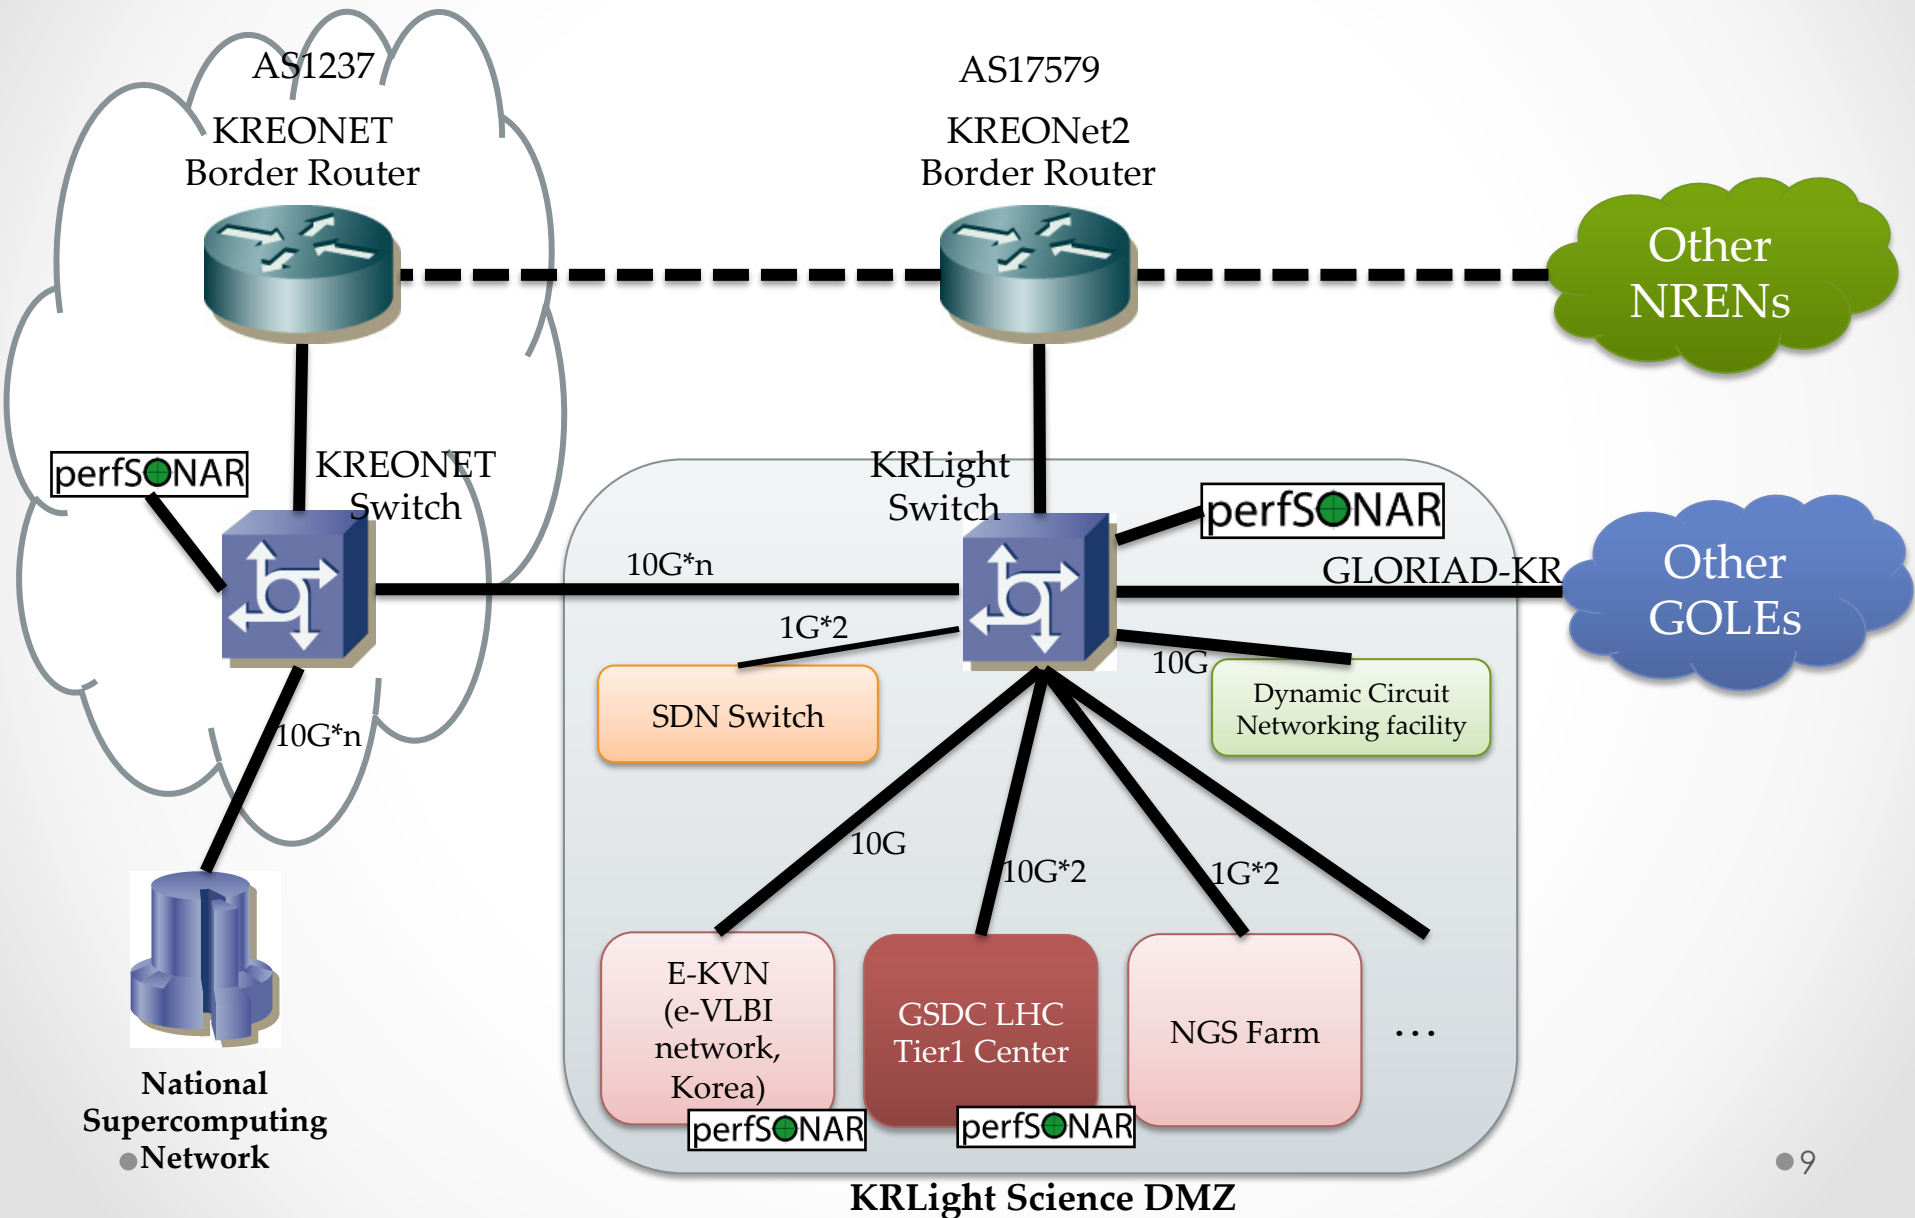

KISTI

LHCOPN of GSDC/KISTI and LHCONE Implementation Plan

KREONET Center
National Institute of Supercomputing and Networking (NISN)
Korea Institute of Science and Technology Information (KISTI)

Buseung Cho

(Including candidate sites)

LHCOPN

-KISTI' GSDC LHC ALICE Tier1-

- GSDC/KISTI ~ CERN
2Gbps Network
 - Be upgraded 10Gbps at the end of this year
- Backup Network
 - **Direct peering** between KREONet2 and CERN at Chicago, 10Gbps (present)
 - **LHCONE L3VPN** could be the secondary backup network of LHCOPN
- Getting transit over LHCOPN link for European CERN LHC Tier1

LHCOPN

LHCONE Implementation of KREONET/GLORIAD-KR (plan)

- LHC Open Network Environment
- LHCONE Multipoint Service, VRF Instance
 - LHCONE L3VPN Service
- Point-to-Point Service
 - Dynamic Circuit Networking Service with NSI
 - SDN/OpenFlow based transportation service : Multiple Stream Transportation, Stream Aggregation,...
- Multi-Point Service
 - KREONET Dynamic Ethernet Service
- Allocating more than 1Gbps*n over GLORIAD circuit for LHCONE L3VPN (plan)
 - Daejeon, South Korea ~ Hong Kong, China
 - Daejeon, South Korea ~ Seattle, United States
 - Daejeon, South Korea ~ Chicago, United States

LHCONE Design

 LHCONE VPN Domain
 R&E International Nexus

Korea CMS/ALICE Community
 KNU (Kyungpook National University), UoS (University of Seoul) ...

KRLight Science DMZ

Questions

bscho@kisti.re.kr