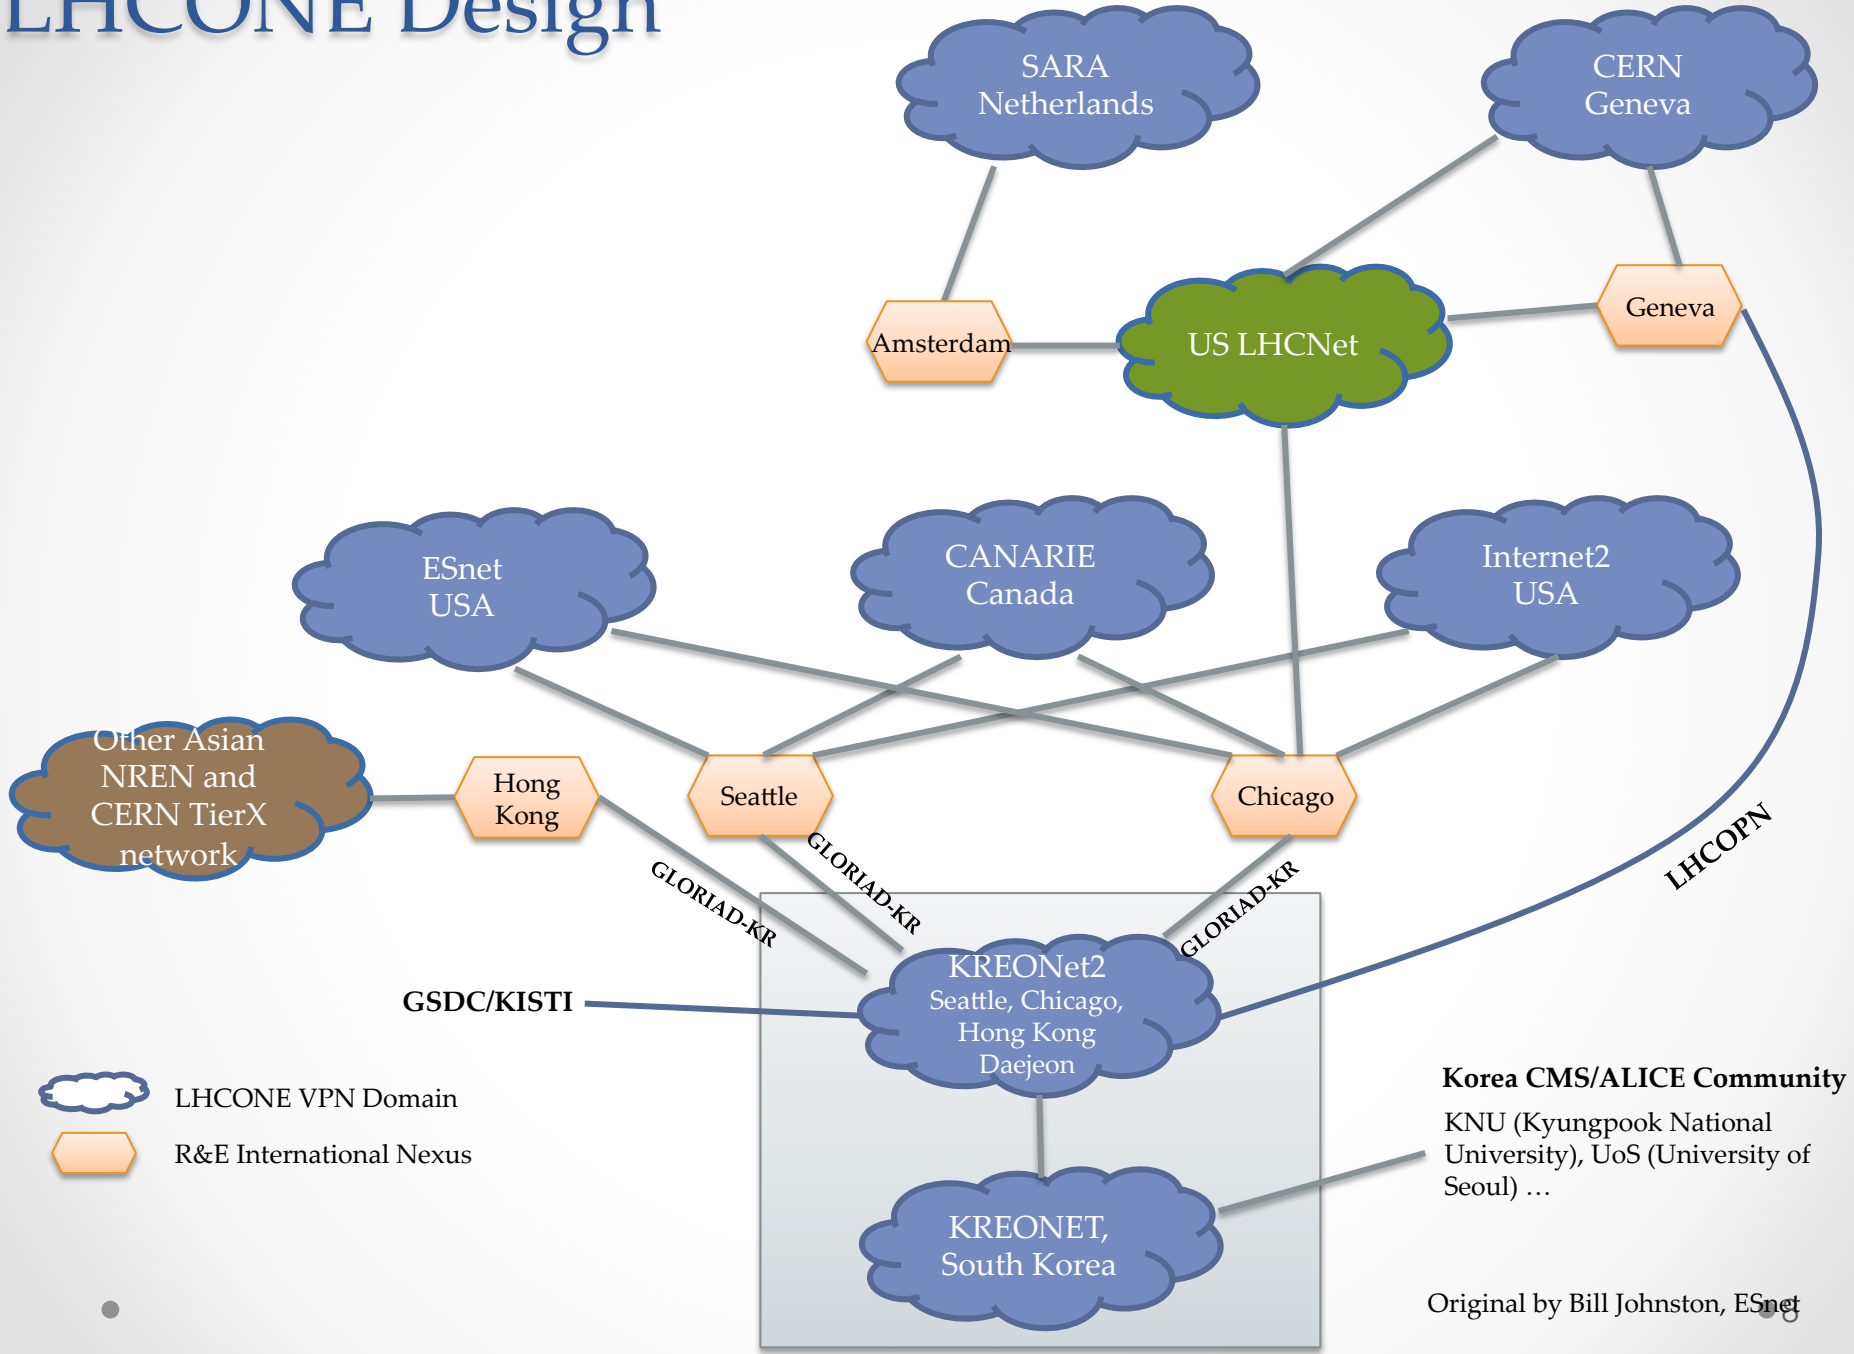

LHCONE Design

LHCONE VPN Domain
R&E International Nexus

Korea CMS/ALICE Community
KNU (Kyungpook National University), UoS (University of Seoul) ...