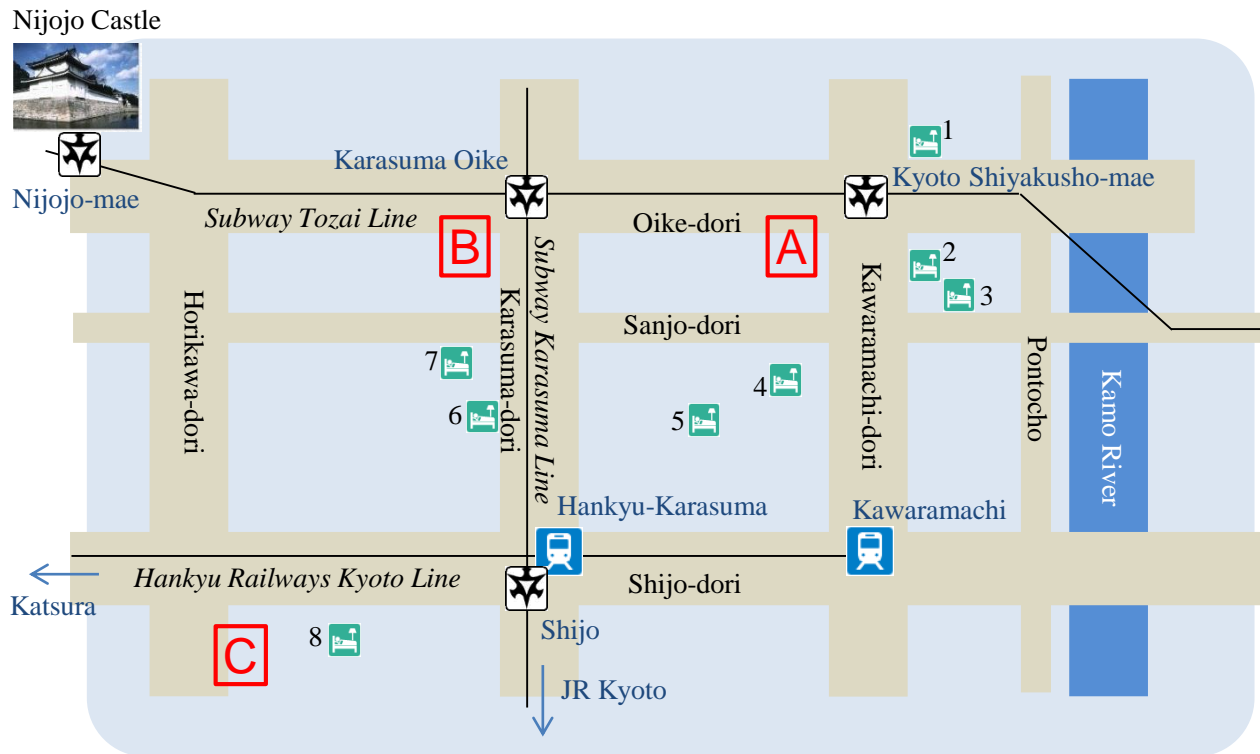

## Pick-up (assembly) points and times for the bus to the workshop venue

**A (at 7:30):** west of “Kawaramachi-Oike” crossing on Oike-dori, in front of “FamilyMart”

**B (at 7:35):** west of “Karasuma-Oike” crossing on Oike-dori, in front of “7-Eleven”

**C (at 7:40):** south of “Shijo-Horikawa” crossing on Horikawa-dori, near the bus stop

# There are many restaurants along Pontocho, Sanjo-dori, and Shijo-dori.

1. Kyoto Hotel Okura
2. Kyoto Royal Hotel & Spa
3. Royal Park Hotel The Kyoto
4. Hotel Vista Premio Kyoto
5. Hotel CO-OP Inn Kyoto
6. Hotel Monterey Kyoto
7. Mitsui Garden Hotel Kyoto Sanjo
8. Mitsui Garden Hotel Kyoto Shijo