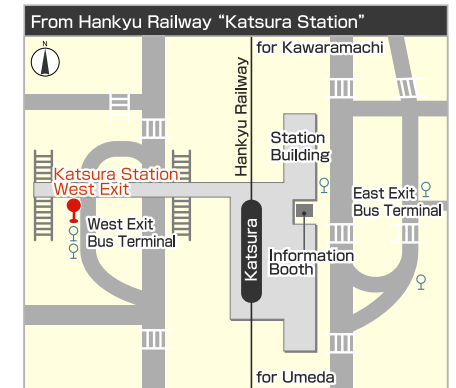

【 Bus Stop Information 】

Katsura Station West Exit
 Bus Stop "Katsura Station West Exit" / 1
 City Bus West6(西6) "for Katsurazaka-Chuo"
 Keihan Kyoto Bus No. 20-20B "for Katsurazaka-Chuo"

Katsuragawa Station West Exit
 Bus Stop "Katsuragawa Station" / 2
 Yasaka Bus No.6 "for Katsurazaka-Chuo"

JR Kyoto Station JR Central Gate
 Bus Stop "Kyoto Station Bus Terminal" / C2
 Keihan Kyoto Bus No. 21-21A "for Katsurazaka-Chuo"