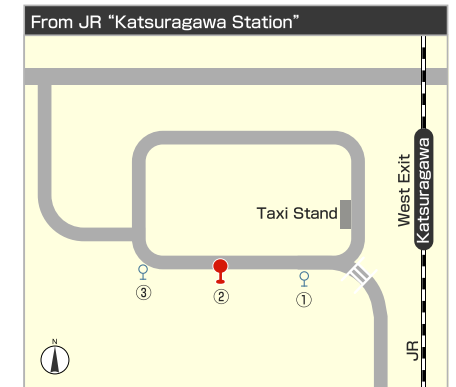

【 Bus Stop Information 】

Katsura Station West Exit
 Bus Stop "Katsura Station West Exit" / 1
 City Bus West6(西6) "for Katsurazaka-Chuo"
 Keihan Kyoto Bus No. 20-20B "for Katsurazaka-Chuo"

Katsuragawa Station West Exit
 Bus Stop "Katsuragawa Station" / 2
 Yasaka Bus No.6 "for Katsurazaka-Chuo"

JR Kyoto Station JR Central Gate
 Bus Stop "Kyoto Station Bus Terminal" / C2
 Keihan Kyoto Bus No. 21-21A "for Katsurazaka-Chuo"