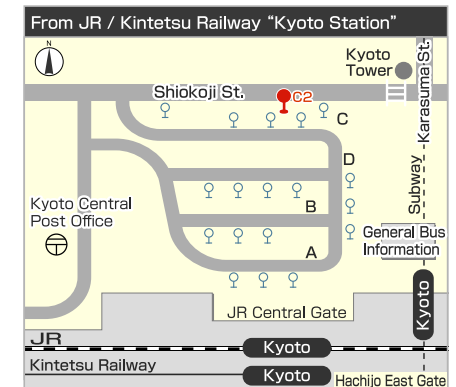

【 Bus Stop Information 】

Katsura Station West Exit
 Bus Stop "Katsura Station West Exit" / 1
 City Bus West6(西6) "for Katsurazaka-Chuo"
 Keihan Kyoto Bus No. 20-20B "for Katsurazaka-Chuo"

Katsuragawa Station West Exit
 Bus Stop "Katsuragawa Station" / 2
 Yasaka Bus No.6 "for Katsurazaka-Chuo"

JR Kyoto Station JR Central Gate
 Bus Stop "Kyoto Station Bus Terminal" / C2
 Keihan Kyoto Bus No. 21-21A "for Katsurazaka-Chuo"