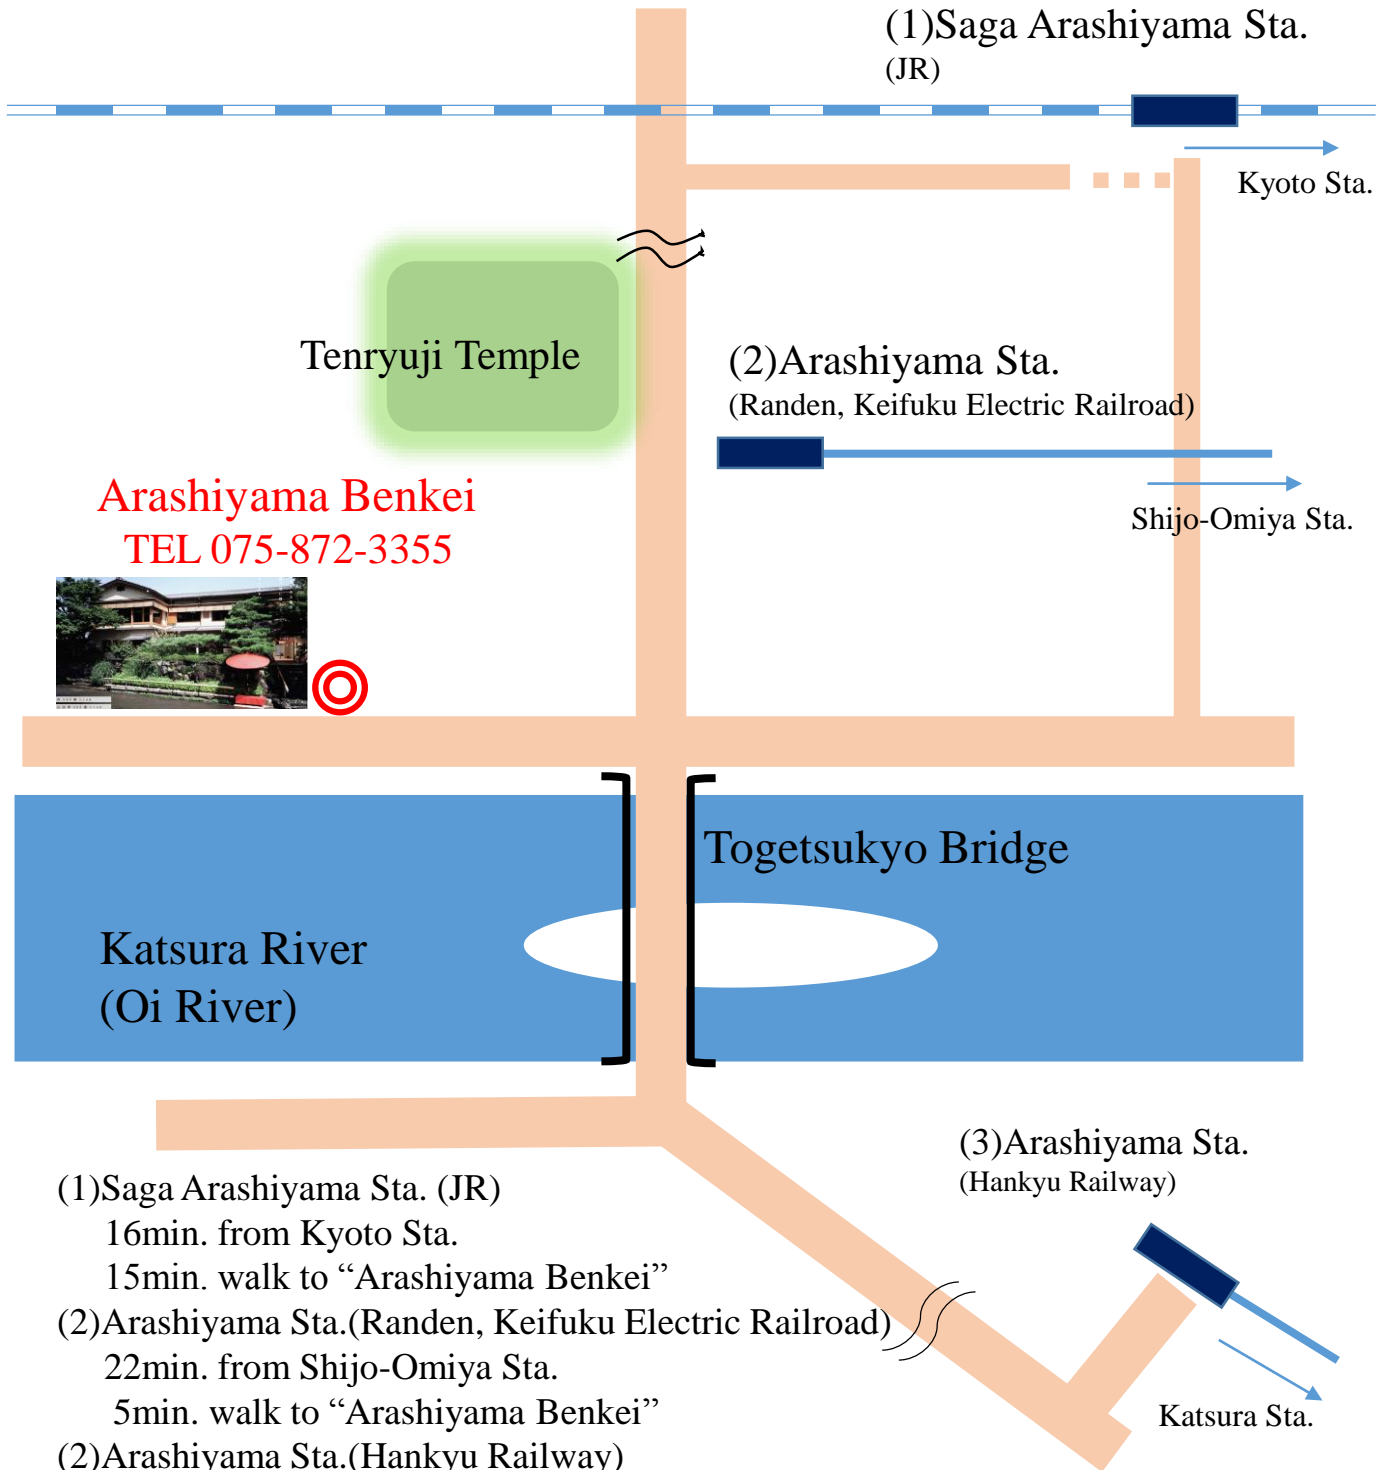

Place for dinner

Arashiyama Benkei

Thursday, November 13, 2014 at 19:00

Arashiyama Benkei
TEL 075-872-3355

(1)Saga Arashiyama Sta. (JR)
16min. from Kyoto Sta.
15min. walk to “Arashiyama Benkei”

(2)Arashiyama Sta.(Randen, Keifuku Electric Railroad)
22min. from Shijo-Omiya Sta.

5min. walk to “Arashiyama Benkei”

(2)Arashiyama Sta.(Hankyu Railway)
7min. from Katsura Sta.

15min. walk to “Arashiyama Benkei”

(3)Arashiyama Sta.
(Hankyu Railway)

Katsura Sta.