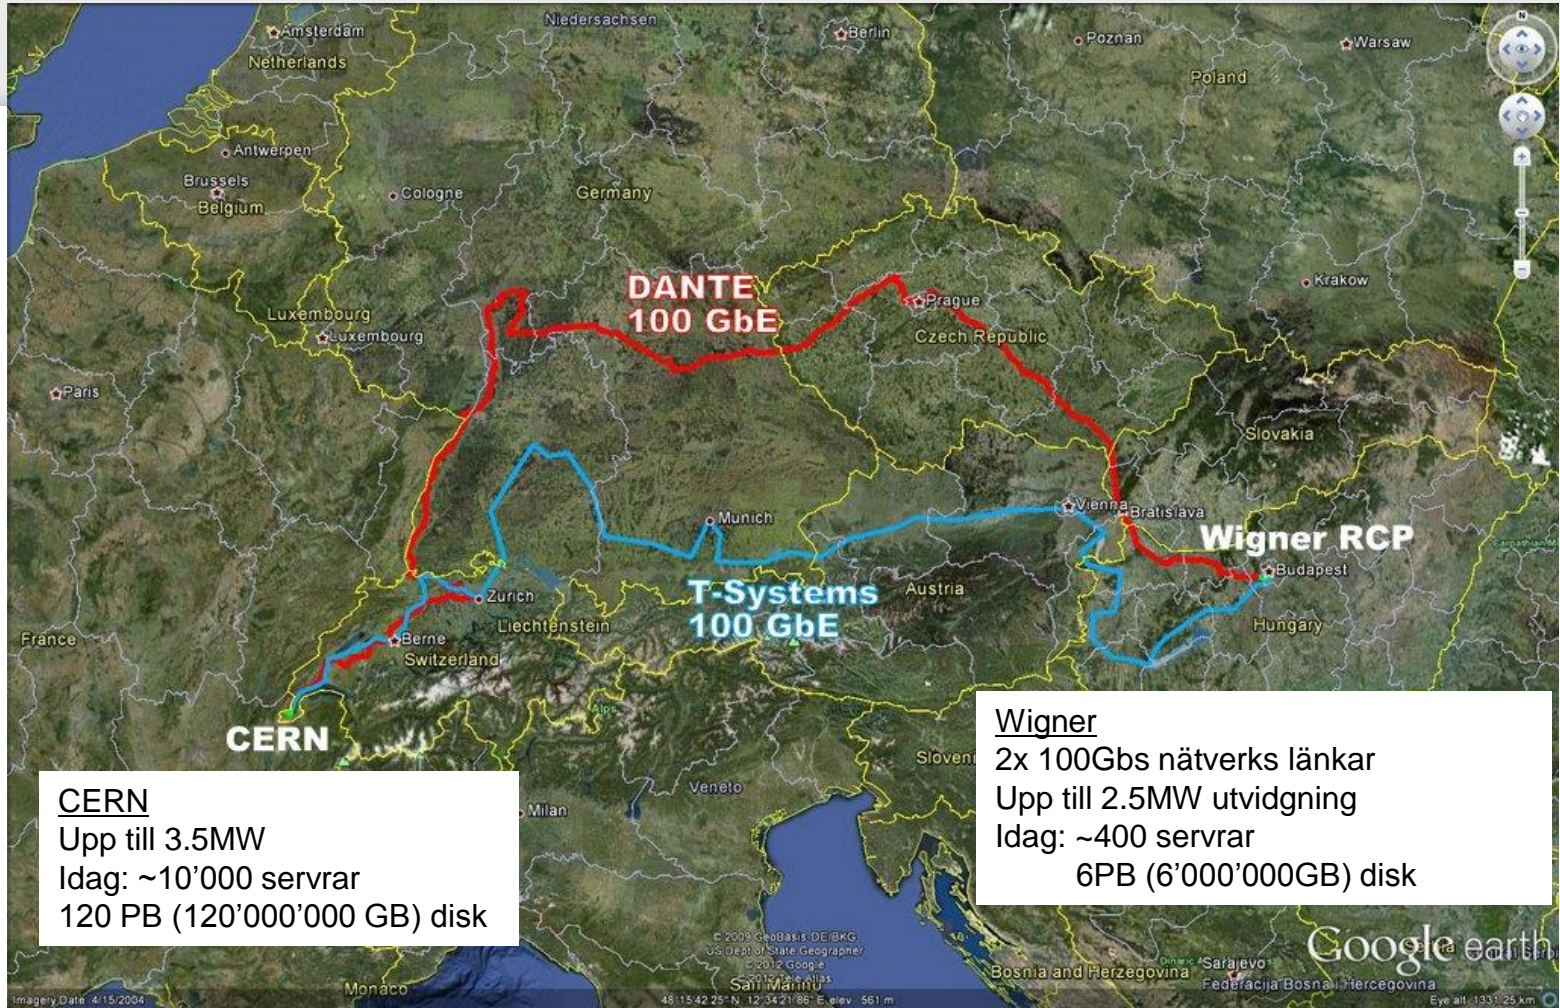

Tape and networking	
Tape Archive	
Tape Drives	141
Tape Cartridges	50,623
Data Volume on Tape (TB)	99,035
Free Space on Tape (TB)	13,087
Networking	
Routers	260
Star Points	632
Switches	3,220

CERN data center

Utvidgning till Ungern

CERN Accelerating science

Sign in Directory

CERN
Upp till 3.5MW
Idag: ~10'000 servrar
120 PB (120'000'000 GB) disk

Wigner
2x 100Gbs nätverks länkar
Upp till 2.5MW utvidgning
Idag: ~400 servrar
6PB (6'000'000GB) disk

The CERN Tier-0 data centre extension in Budapest adds up to 2.5 MW capacity to the 3.5 MW IT load of the Geneva data centre, which has already reached its capacity limit. The contract with Wigner started in January 2013 and can carry on for up to seven years. The