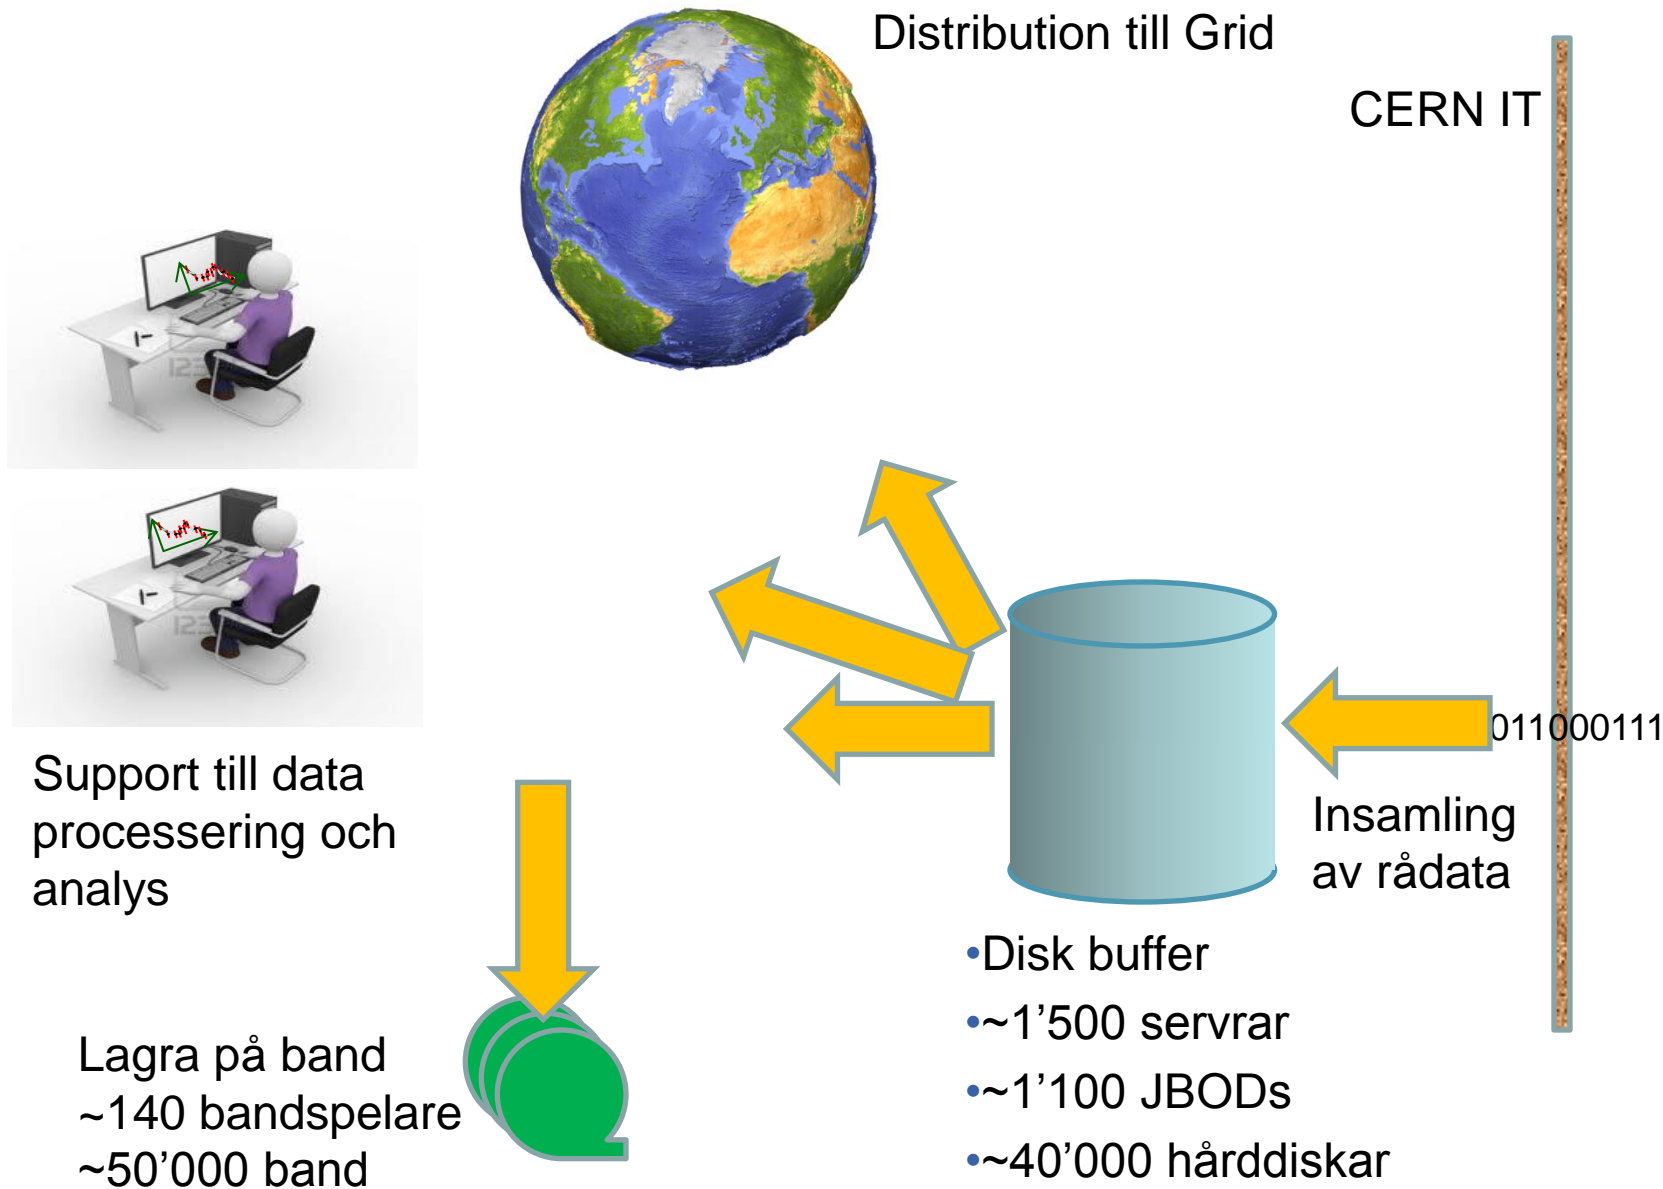

CERNs datorcenter

Från partiklar till bitar

Monte-Carlo Simulering

Datacentralen i siffror

Geneva data centre	Geneve	Budapest
Datorer (servrar)	9,808	1,288
Processorer (CPU)	18,018	2,570
Kärnor (cores)	93,937	20,544
Antal hårddiskar	65,716	10,921
Rå hårddisk utrymme	99,329	32,584
JBODs	595	584

Tape and networking	
Tape Archive	
Tape Drives	141
Tape Cartridges	50,623
Data Volume on Tape (TB)	99,035
Free Space on Tape (TB)	13,087
Networking	
Routers	260
Star Points	632
Switches	3,220

CERN data center

Utvidgning till Ungern

CERN Accelerating science

Sign in Directory

CERN
Upp till 3.5MW
Idag: ~10'000 servrar
120 PB (120'000'000 GB) disk

Wigner
2x 100Gbs nätverks länkar
Upp till 2.5MW utvidgning
Idag: ~400 servrar
6PB (6'000'000GB) disk

The CERN Tier-0 data centre extension in Budapest adds up to 2.5 MW capacity to the 3.5 MW IT load of the Geneva data centre, which has already reached its capacity limit. The contract with Wigner started in January 2013 and can carry on for up to seven years. The