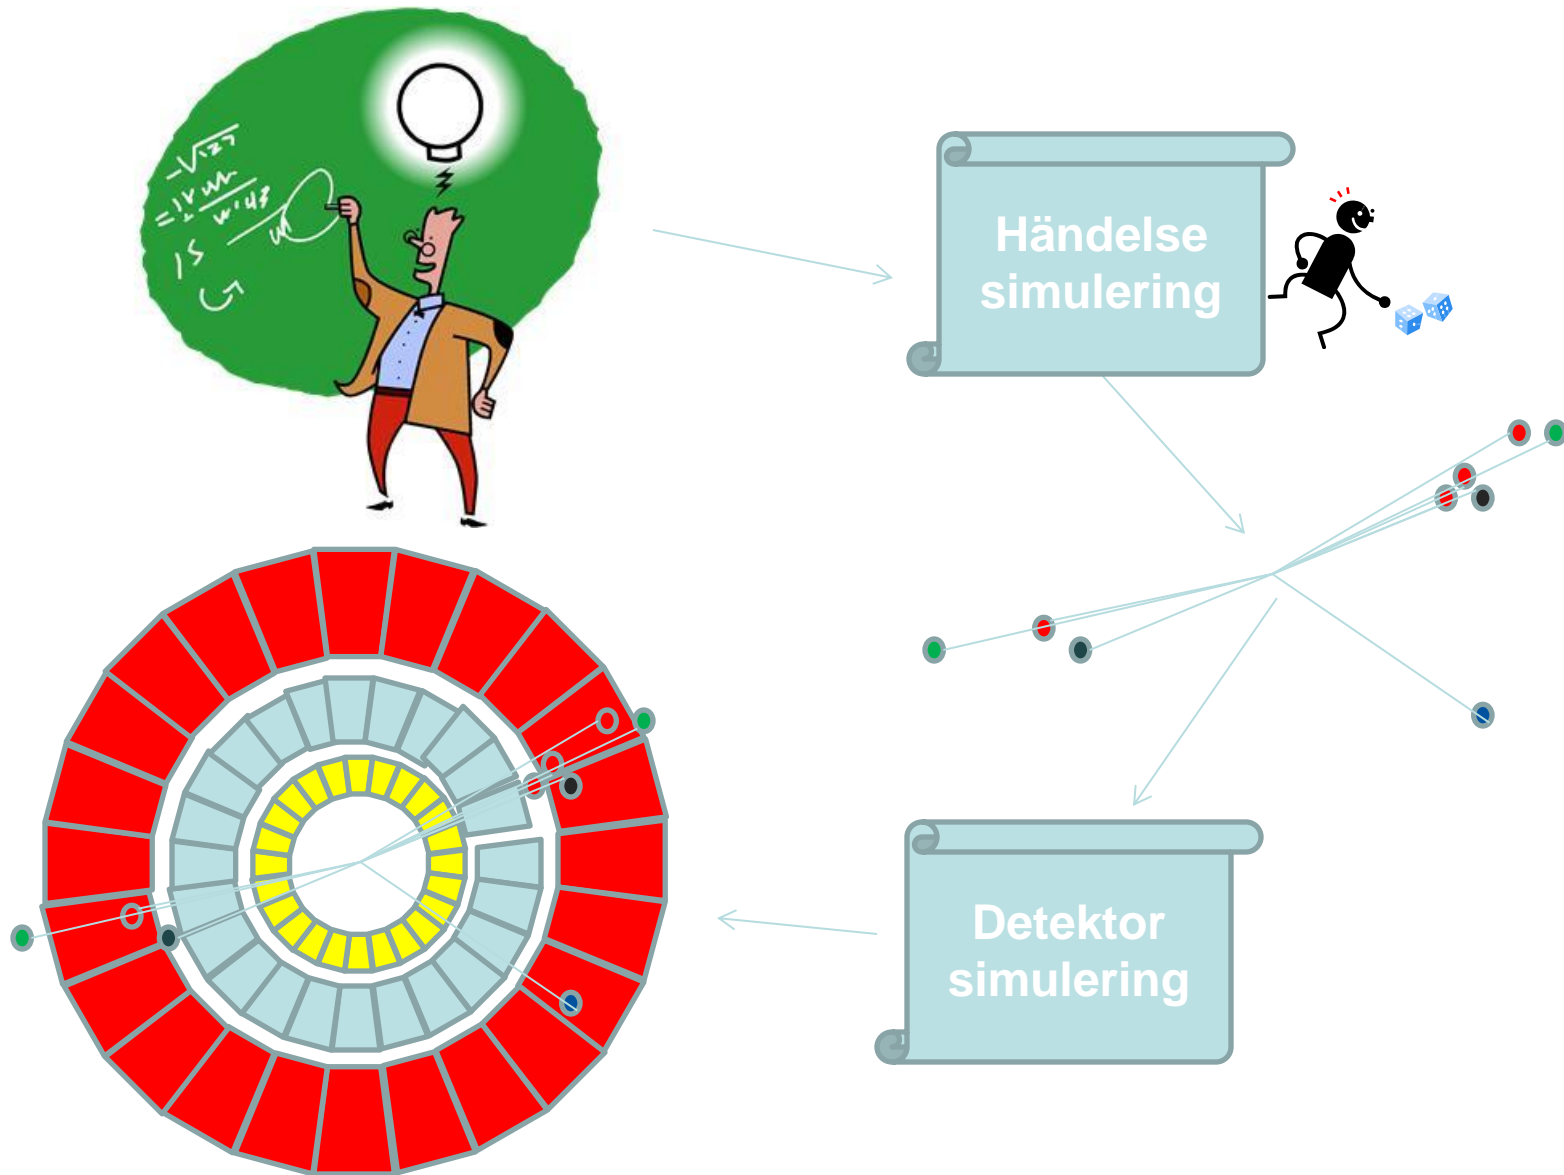

CERNs datorcenter

Från partiklar till bitar

Monte-Carlo Simulering

Datacentralen i siffror

Geneva data centre	Geneve	Budapest
Datorer (servrar)	9,808	1,288
Processorer (CPU)	18,018	2,570
Kärnor (cores)	93,937	20,544
Antal hårddiskar	65,716	10,921
Rå hårddisk utrymme	99,329	32,584
JBODs	595	584

Tape and networking	
Tape Archive	
Tape Drives	141
Tape Cartridges	50,623
Data Volume on Tape (TB)	99,035
Free Space on Tape (TB)	13,087
Networking	
Routers	260
Star Points	632
Switches	3,220

CERN data center

The CERN Tier-0 data centre extension in Budapest adds up to 2.5 MW capacity to the 3.5 MW IT load of the Geneva data centre, which has already reached its capacity limit. The contract with Wigner started in January 2013 and can carry on for up to seven years. The