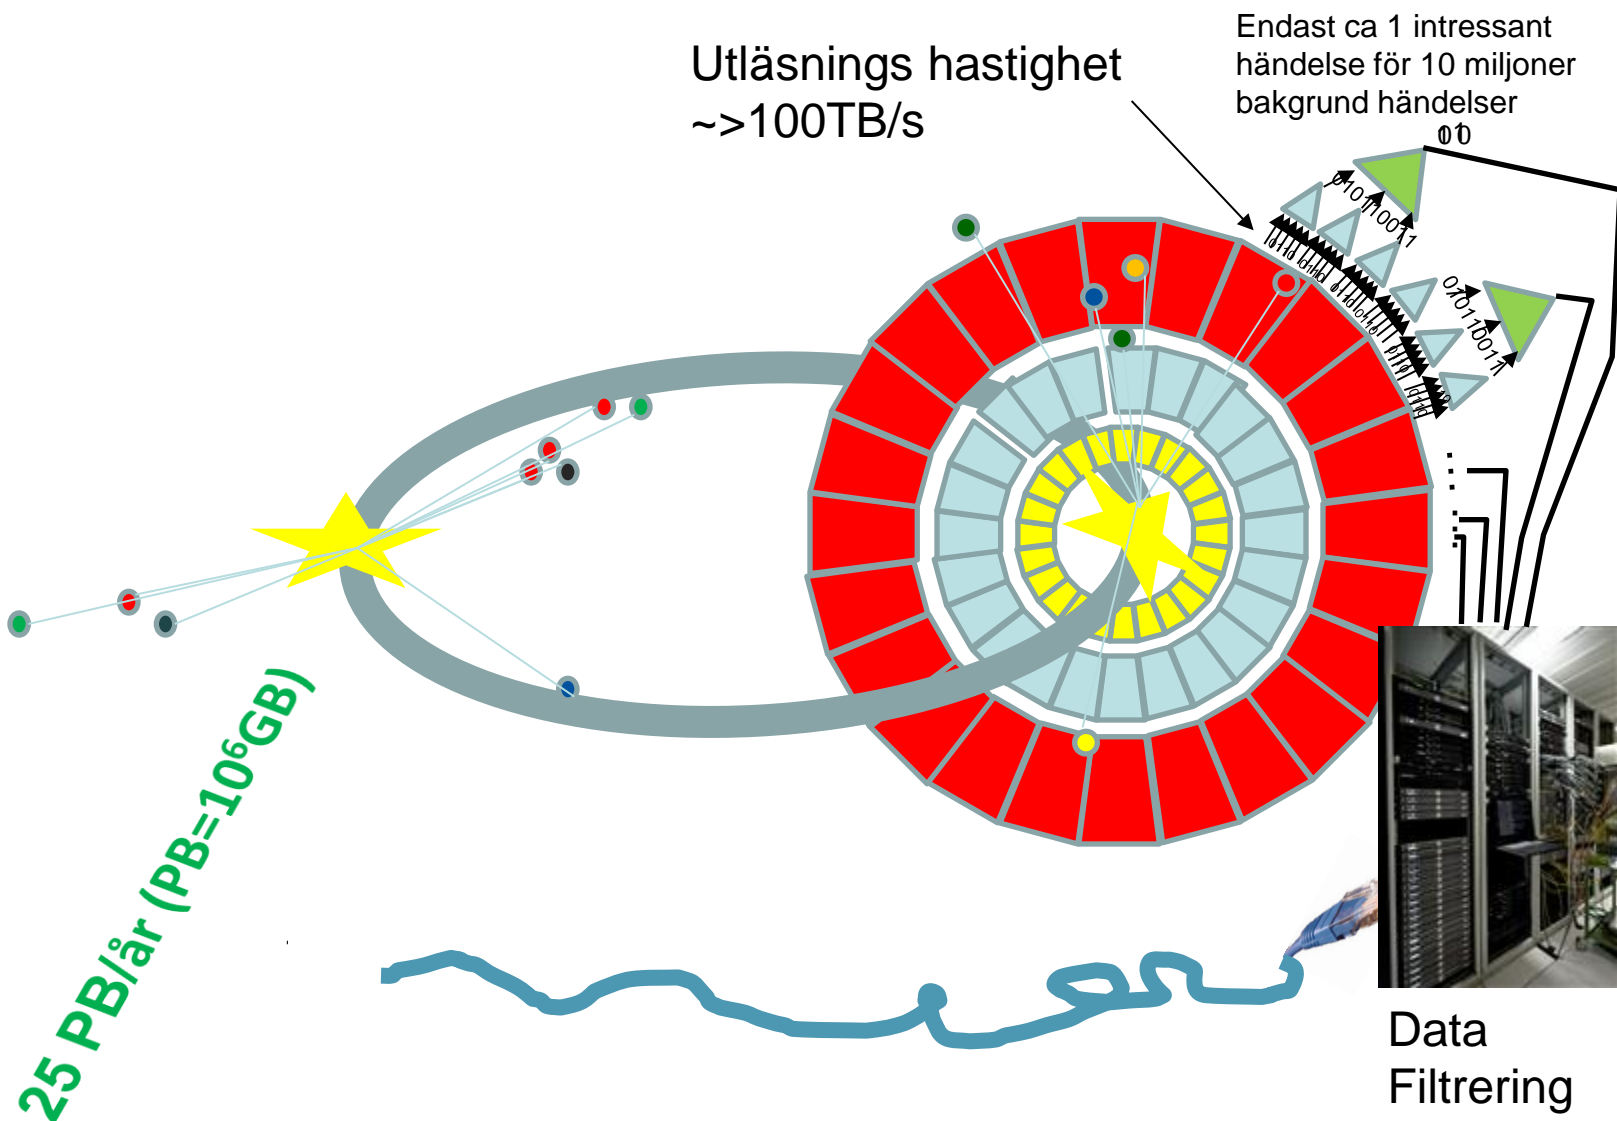

CERNs datorcenter

Från partiklar till bitar

Monte-Carlo Simulering

Datacentralen i siffror

Geneva data centre	Geneve	Budapest
Datorer (servrar)	9,808	1,288
Processorer (CPU)	18,018	2,570
Kärnor (cores)	93,937	20,544
Antal hårddiskar	65,716	10,921
Rå hårddisk utrymme	99,329	32,584
JBODs	595	584

Tape and networking	
Tape Archive	
Tape Drives	141
Tape Cartridges	50,623
Data Volume on Tape (TB)	99,035
Free Space on Tape (TB)	13,087
Networking	
Routers	260
Star Points	632
Switches	3,220

CERN data center

Utvidgning till Ungern

CERN Accelerating science

Sign in Directory

CERN
Upp till 3.5MW
Idag: ~10'000 servrar
120 PB (120'000'000 GB) disk

Wigner
2x 100Gbs nätverks länkar
Upp till 2.5MW utvidgning
Idag: ~400 servrar
6PB (6'000'000GB) disk

The CERN Tier-0 data centre extension in Budapest adds up to 2.5 MW capacity to the 3.5 MW IT load of the Geneva data centre, which has already reached its capacity limit. The contract with Wigner started in January 2013 and can carry on for up to seven years. The