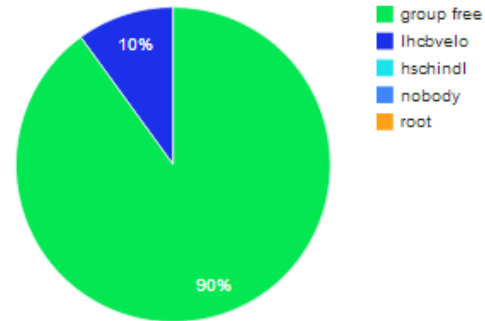

EOS Quota Node Visualization

Generated on 2014-08-14 09:01:23.

Namespace	Used space (TB)	Total space (TB)	Percentage
..	0	0	
/eos/lhcb/grid	0	0	100.00%
/eos/lhcb/opstest	0	0	0.0%
/eos/lhcb/proc	0	0	100.00%
/eos/lhcb/test	0	0	100.00%
/eos/lhcb/testbeam	1	10	9.8%
/eos/lhcb/user	4.6	400	1.1%

Disk space for /eos/lhcb/testbeam/