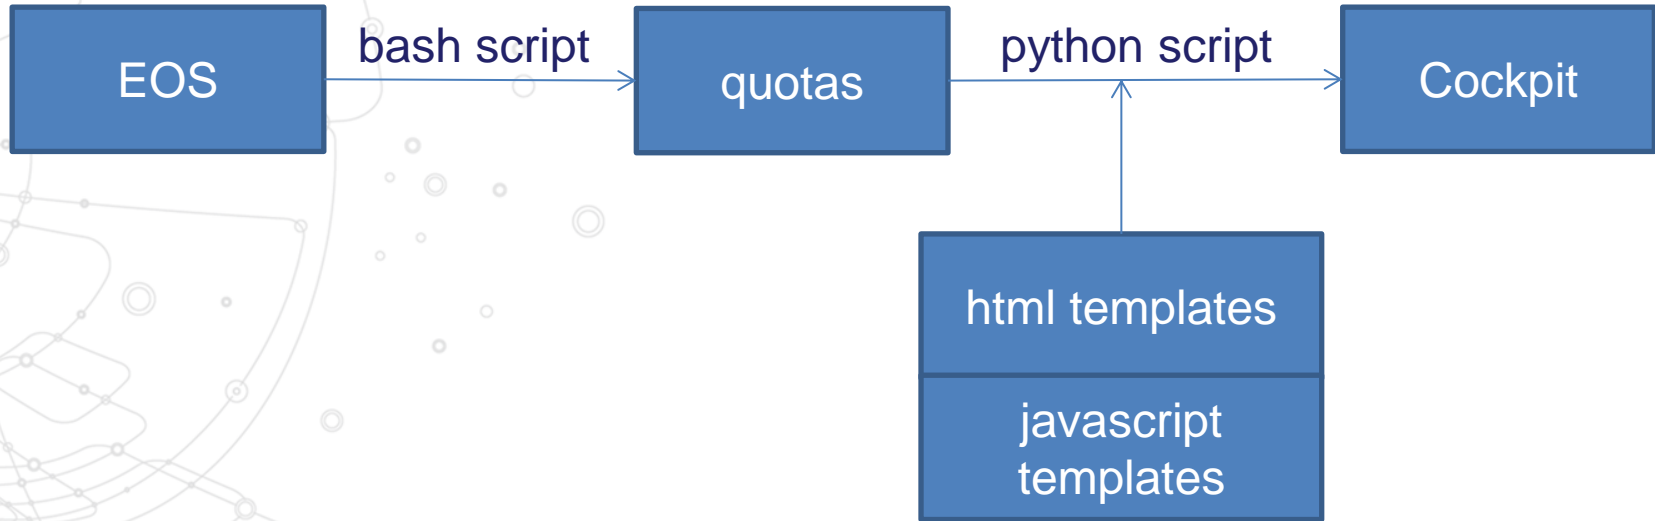

My Work

EOS Quota Node Visualization

Generated on 2014-08-14 09:01:23.

Namespace	Used space (TB)	Total space (TB)	Percentage
..	0	0	
/eos/lhcb/grid	0	0	100.00%
/eos/lhcb/opstest	0	0	0.0%
/eos/lhcb/proc	0	0	100.00%
/eos/lhcb/test	0	0	100.00%
/eos/lhcb/testbeam	1	10	9.8%
/eos/lhcb/user	4.6	400	1.1%

Disk space for /eos/lhcb/testbeam/