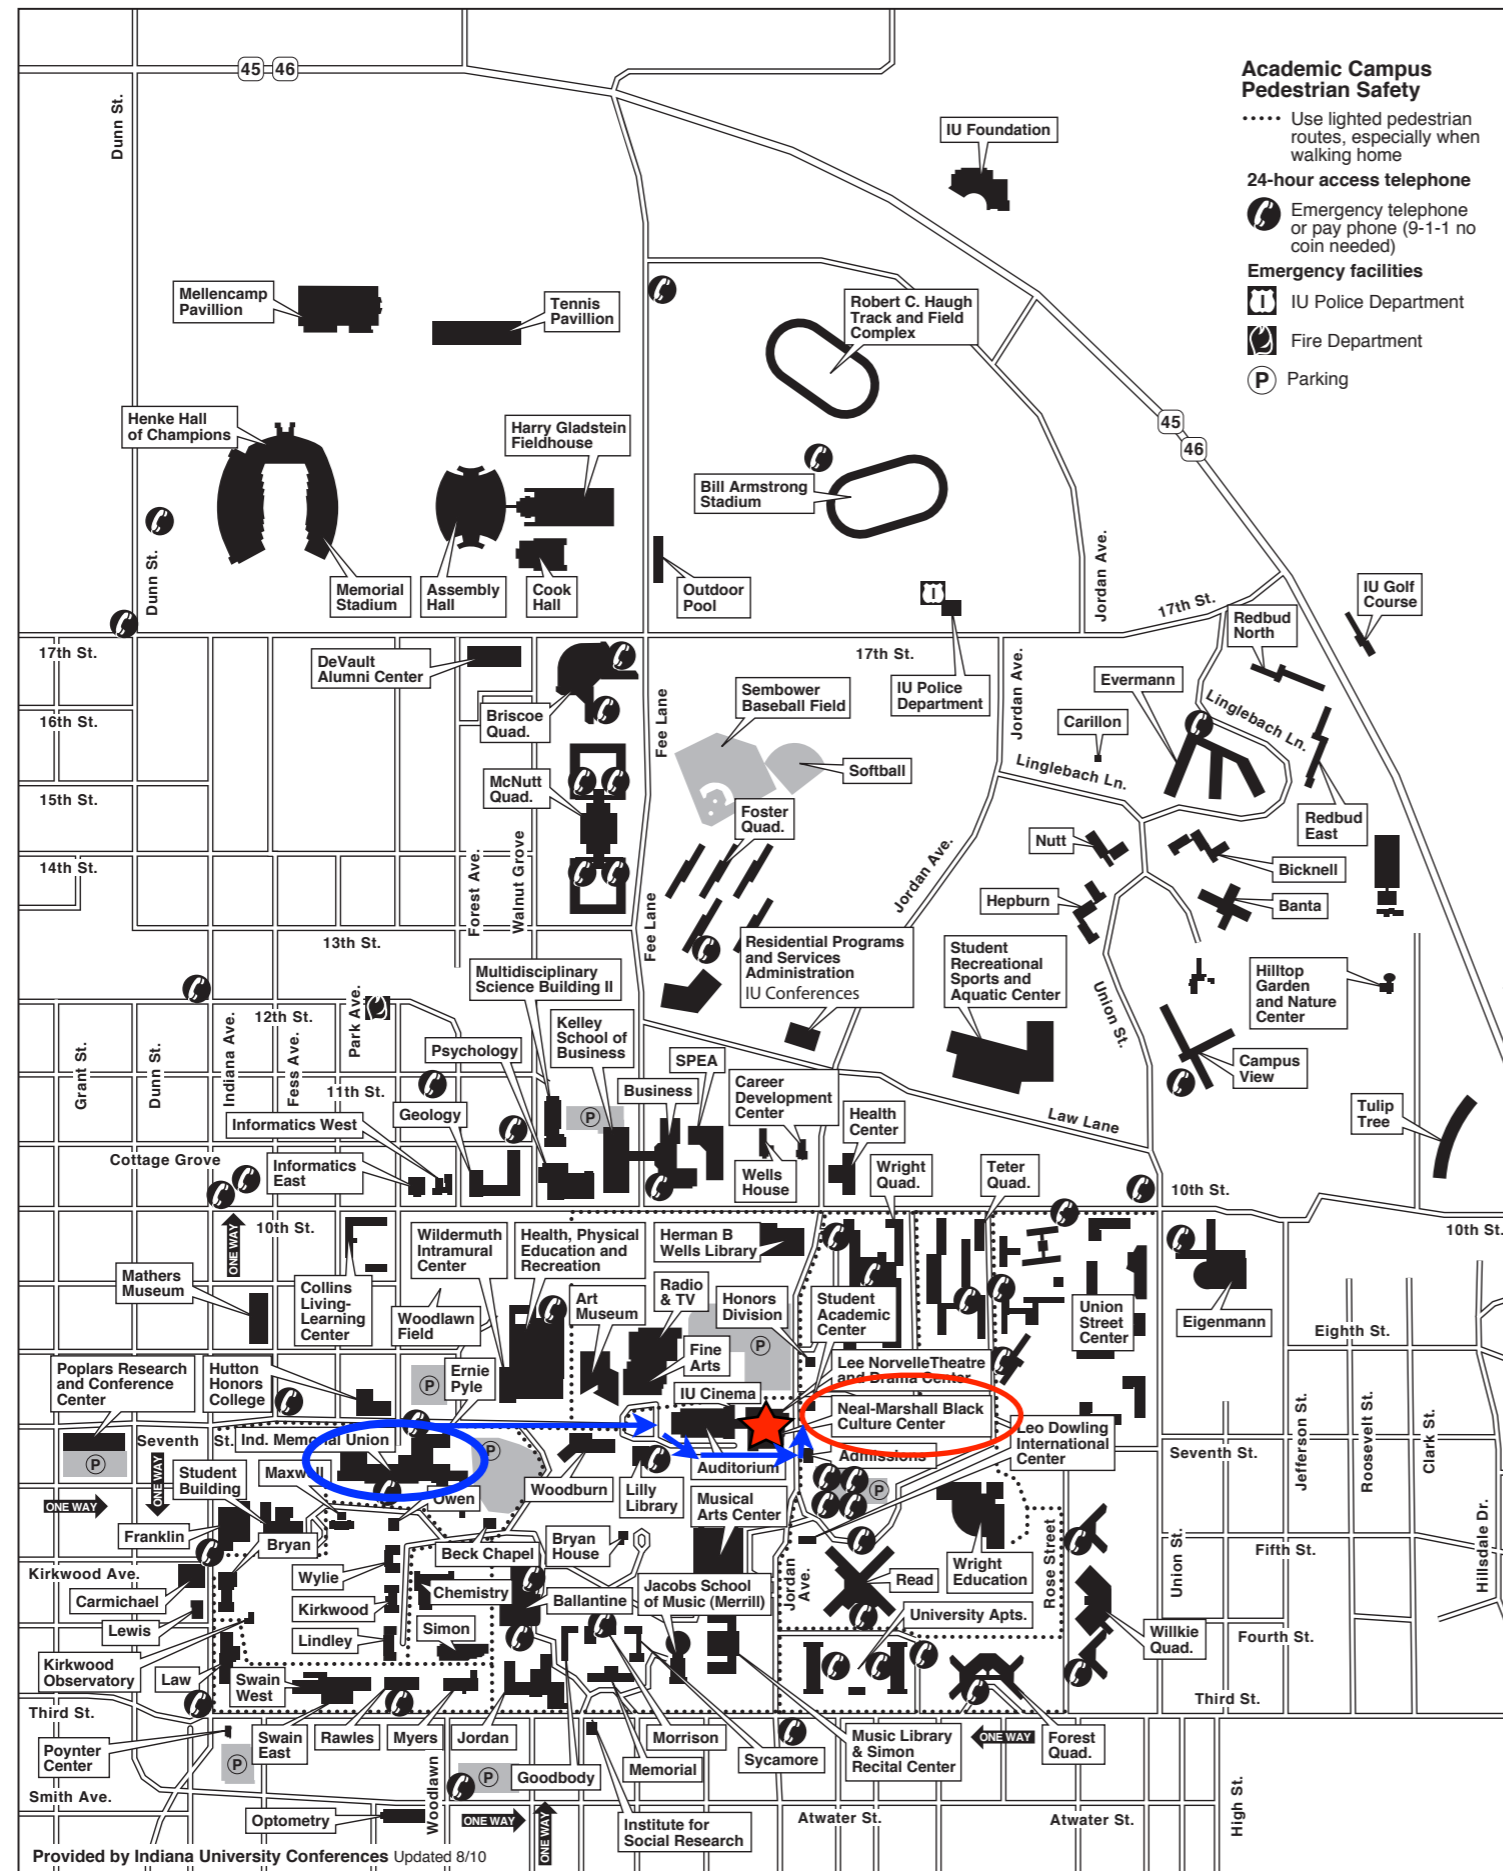

# Indiana University Bloomington Campus

Events today:  
 4pm: conference photo  
 on IMU steps outside  
 Alumni Hall  
 (west end of IMU building)

Symposium Banquet:  
 6:30pm @ Neal-Marshall  
 Black Culture Center  
 5 minute walk east,  
 entrance on Jordan Ave.