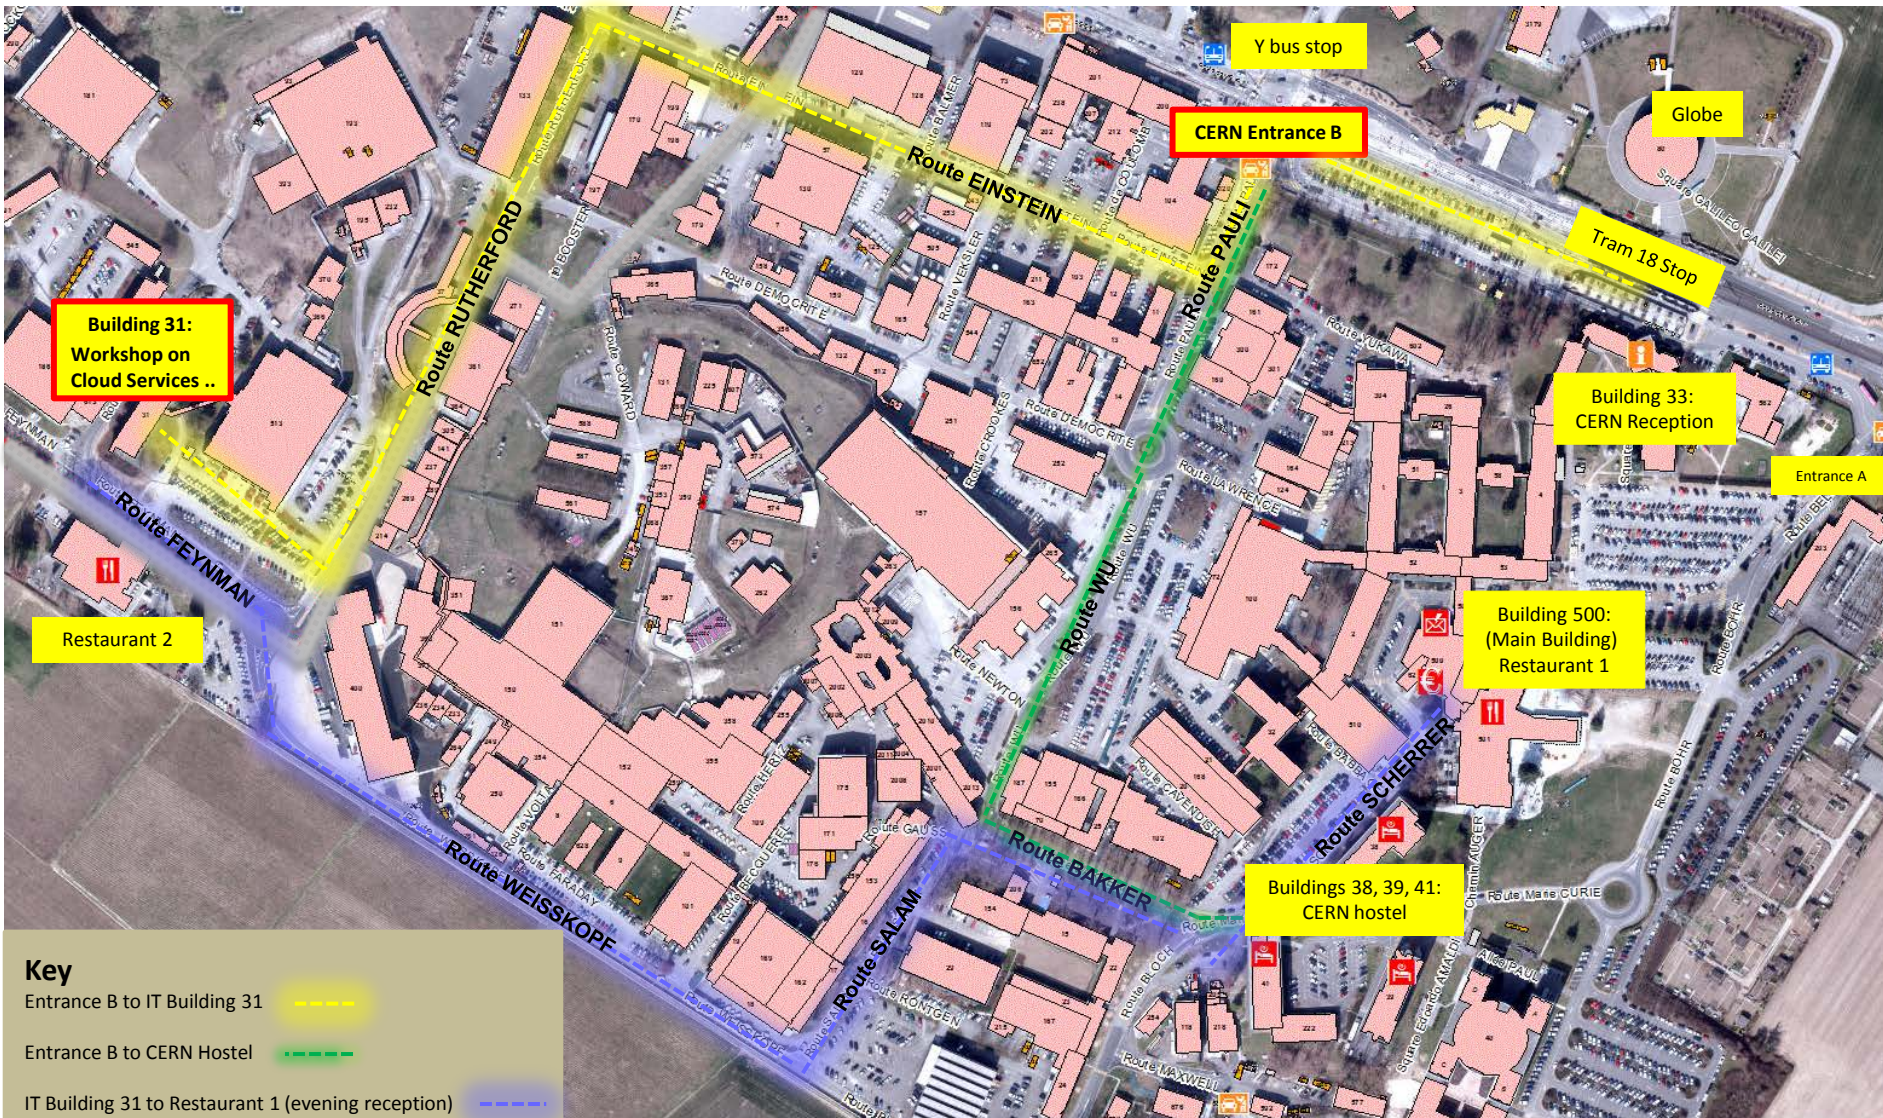

# How to get to Building 31 and the IT Amphitheatre - Workshop on Cloud Services for File Synchronisation and Sharing (17-18 November 2014)

1. Use Tram 18 (or bus Y) to get to CERN
2. Go to CERN Entrance B
3. Check-in with security guard – your name should be on the list of workshop participants
4. Walk to IT Building 31, then walk or take the elevator up to the 3<sup>rd</sup> floor, and to the IT Amphitheatre

**Key**

Entrance B to IT Building 31

Entrance B to CERN Hostel

IT Building 31 to Restaurant 1 (evening reception)