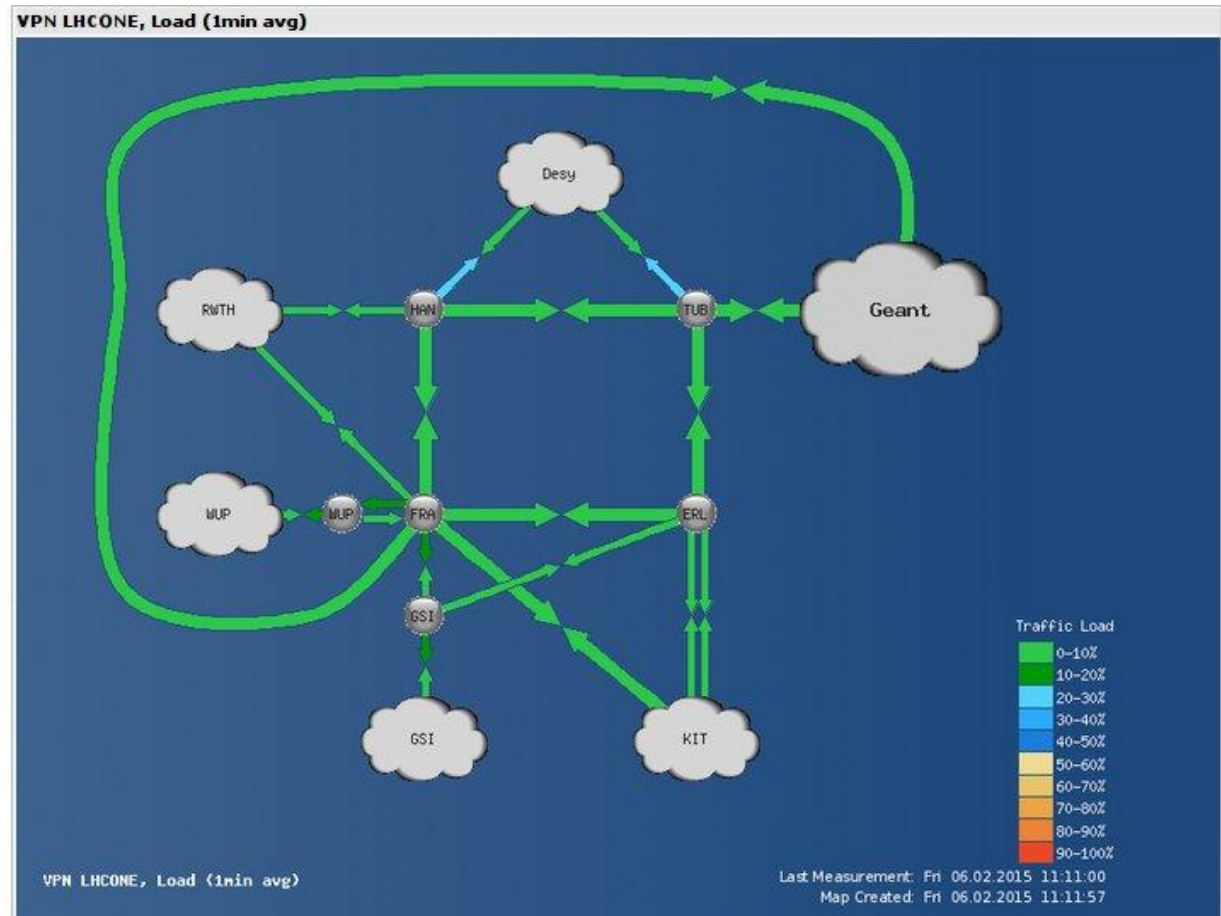

## LHCONE Status Update

Mian Usman

- Peerings with ESnet in Europe established
- Link to CERN upgraded to 100Gbps

# DFN LHCONE Update

- DE-KIT now has 40G (over 100G) to Frankfurt
- 2 x 10G to Erlangen with another 2 x 10G coming

# DFN LHCONE Update

- CERN and GEANT link upgraded to 100G from 3 x 10G links

2015 17:34:41