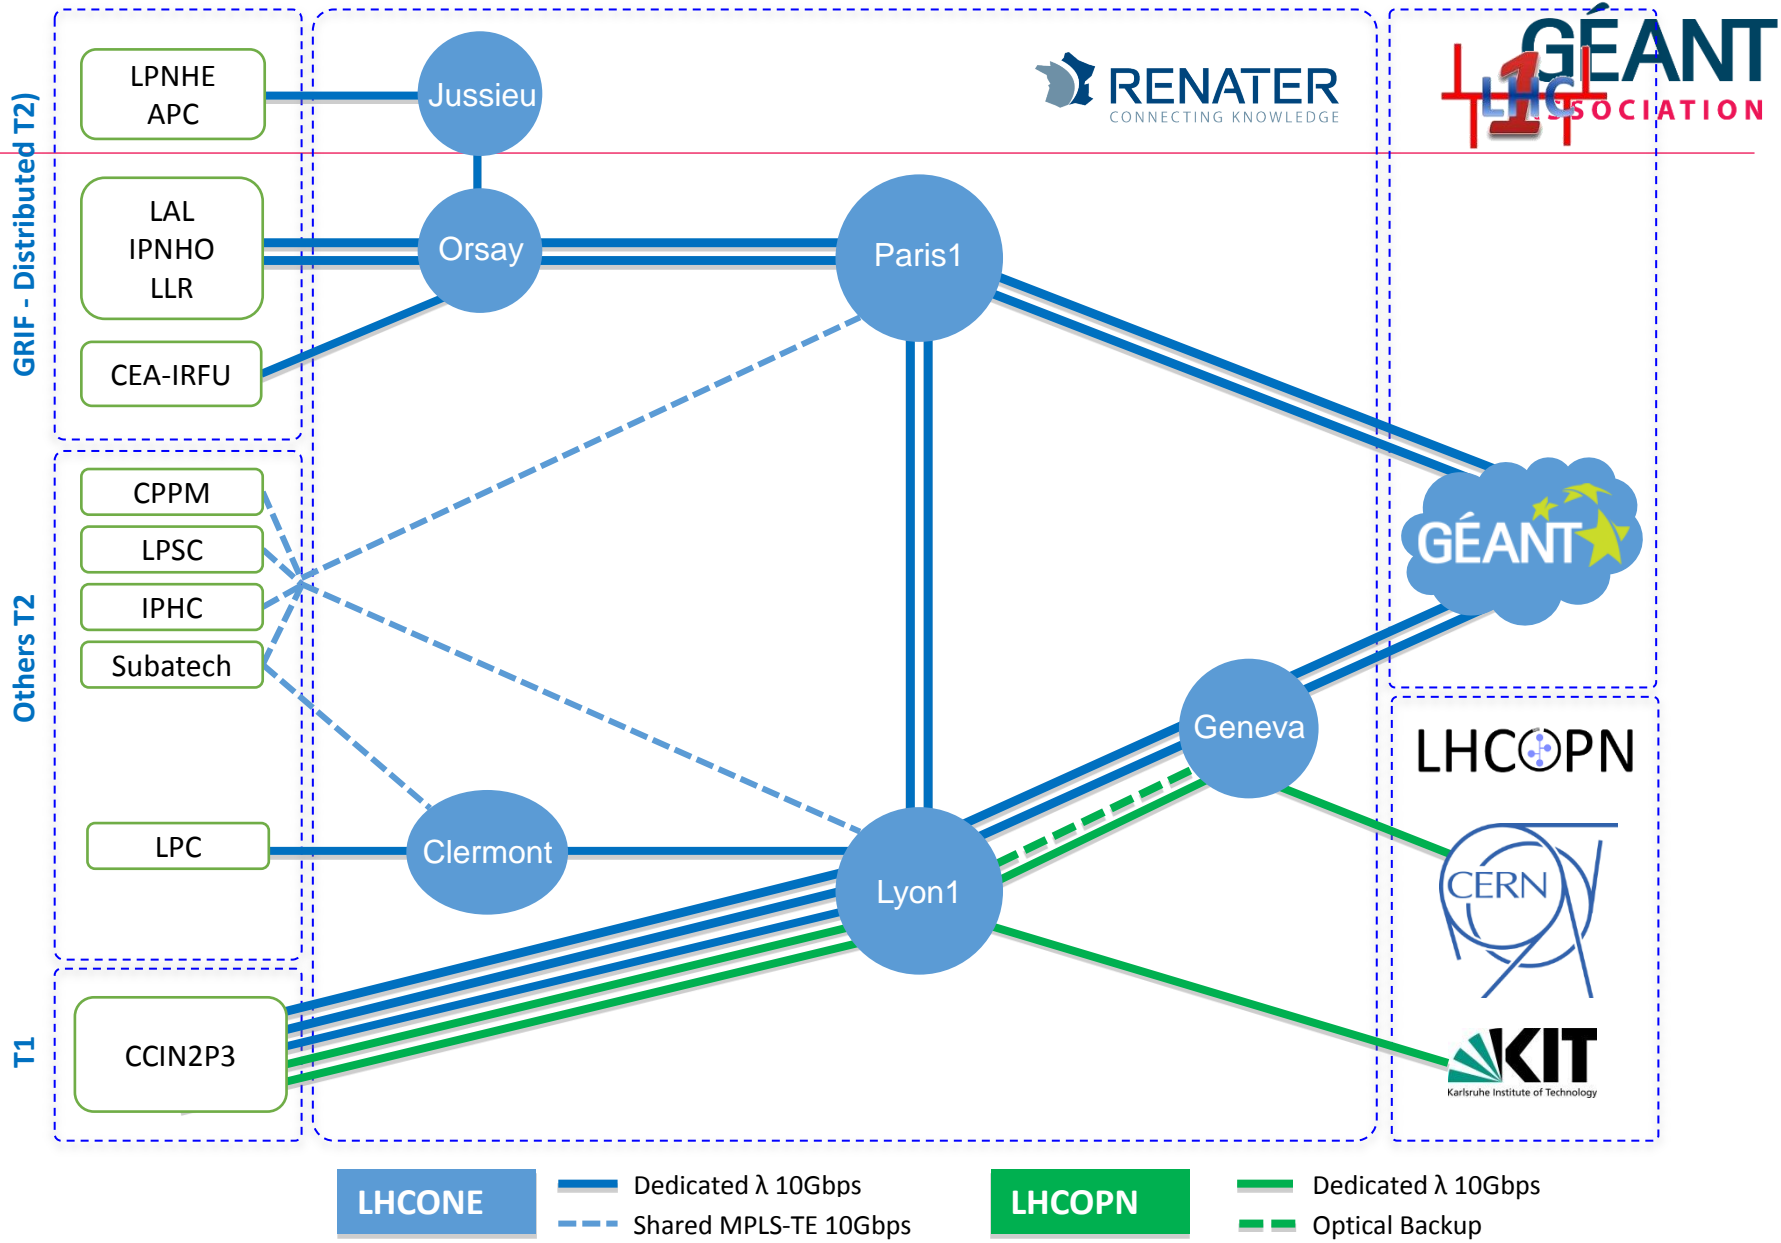

## LHCONE Status Update

Mian Usman

- Peerings with ESnet in Europe established
- Link to CERN upgraded to 100Gbps

# DFN LHCONE Update

- DE-KIT now has 40G (over 100G) to Frankfurt
- 2 x 10G to Erlangen with another 2 x 10G coming

# DFN LHCONE Update

- CERN and GEANT link upgraded to 100G from 3 x 10G links

2015 17:34:41

# Thank you

---

- List of sites connected to LHCONE available at:
- <https://twiki.cern.ch/twiki/bin/view/LHCONE/LhcOneVRF>