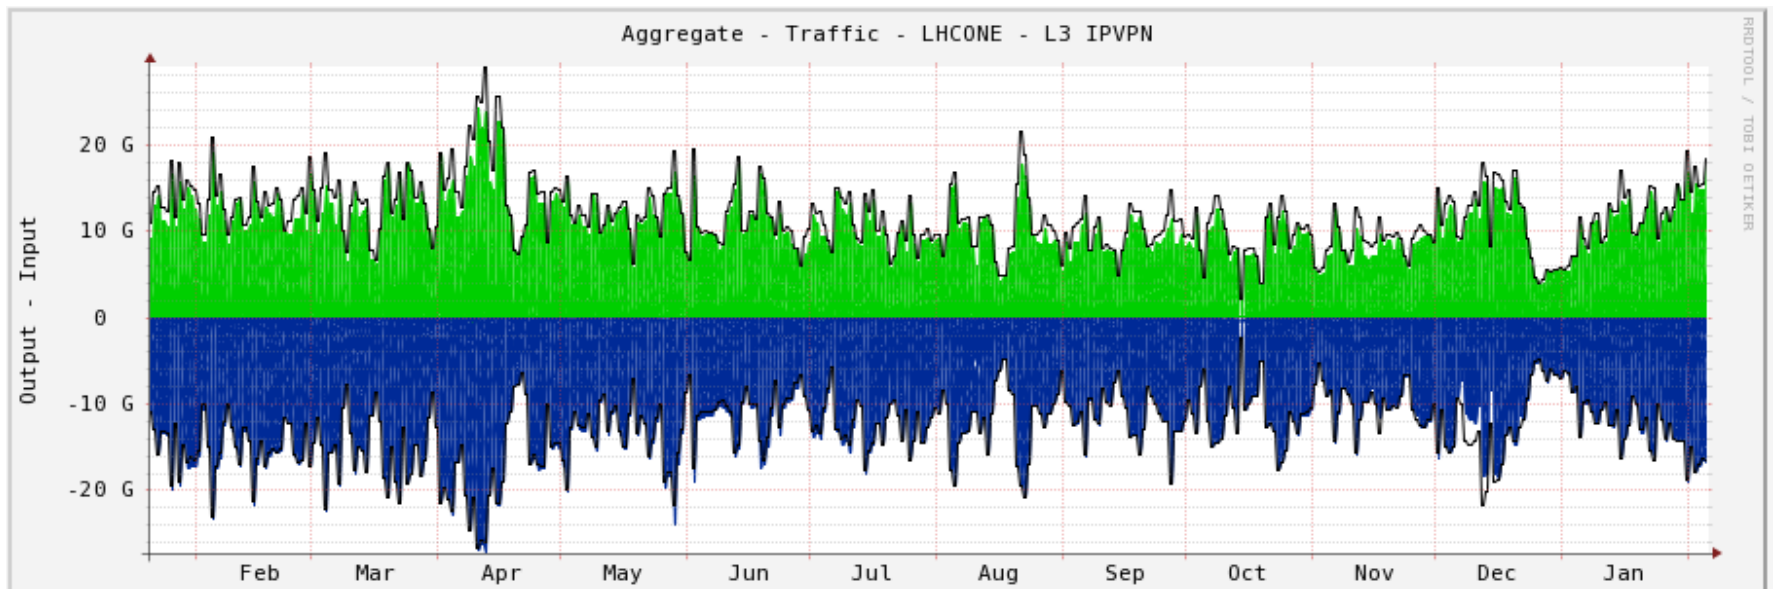

# DFN LHCONE Update

- DE-KIT now has 40G (over 100G) to Frankfurt
- 2 x 10G to Erlangen with another 2 x 10G coming