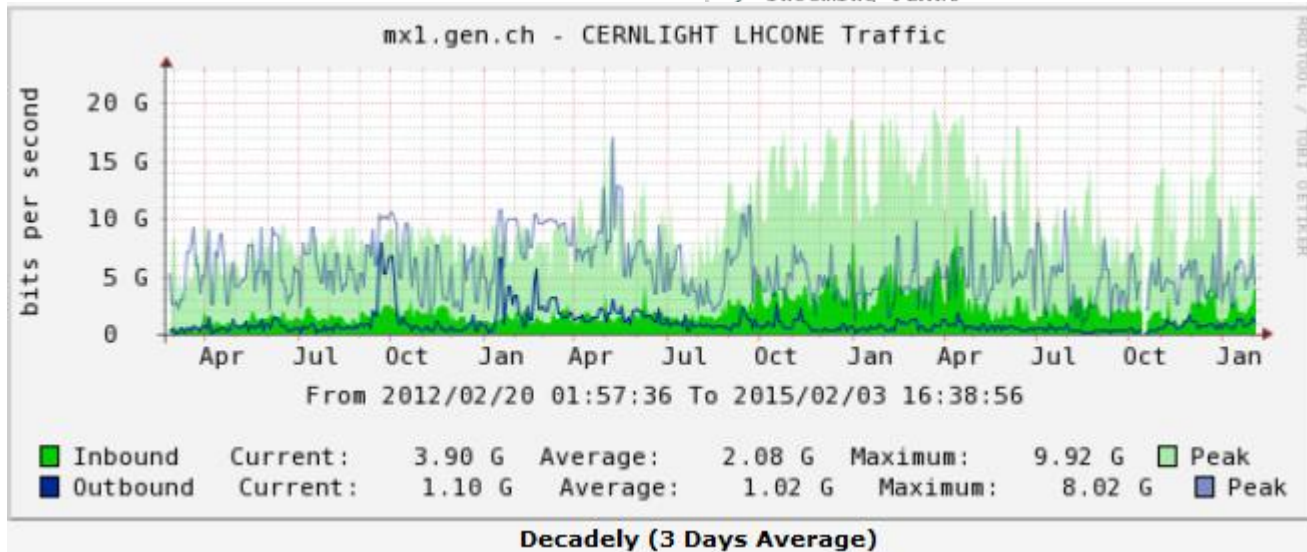

DFN LHCONE Update

- CERN and GEANT link upgraded to 100G from 3 x 10G links

2015 17:34:41