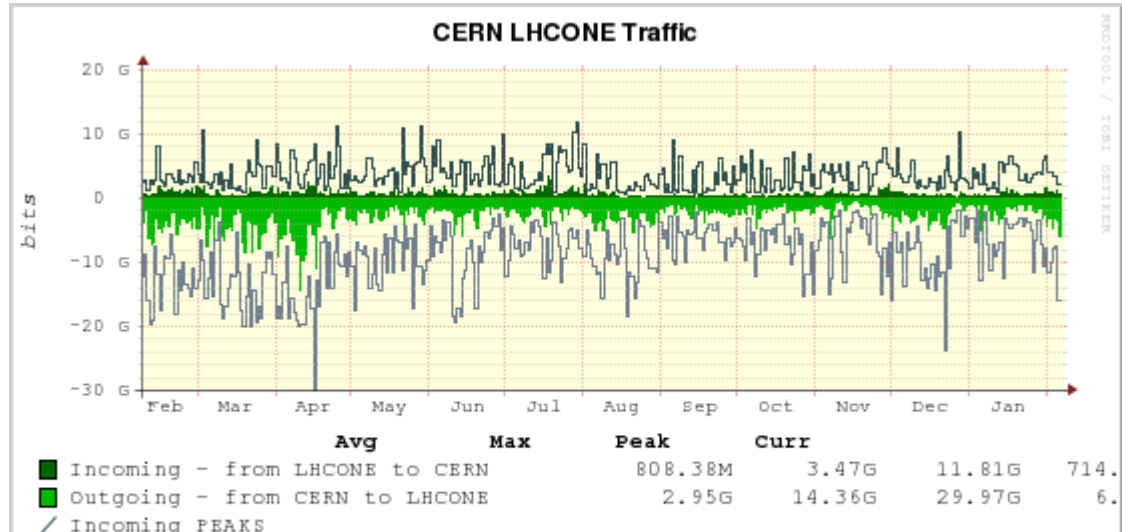

DFN LHCONE Update

- CERN and GEANT link upgraded to 100G from 3 x 10G links

2015 17:34:41