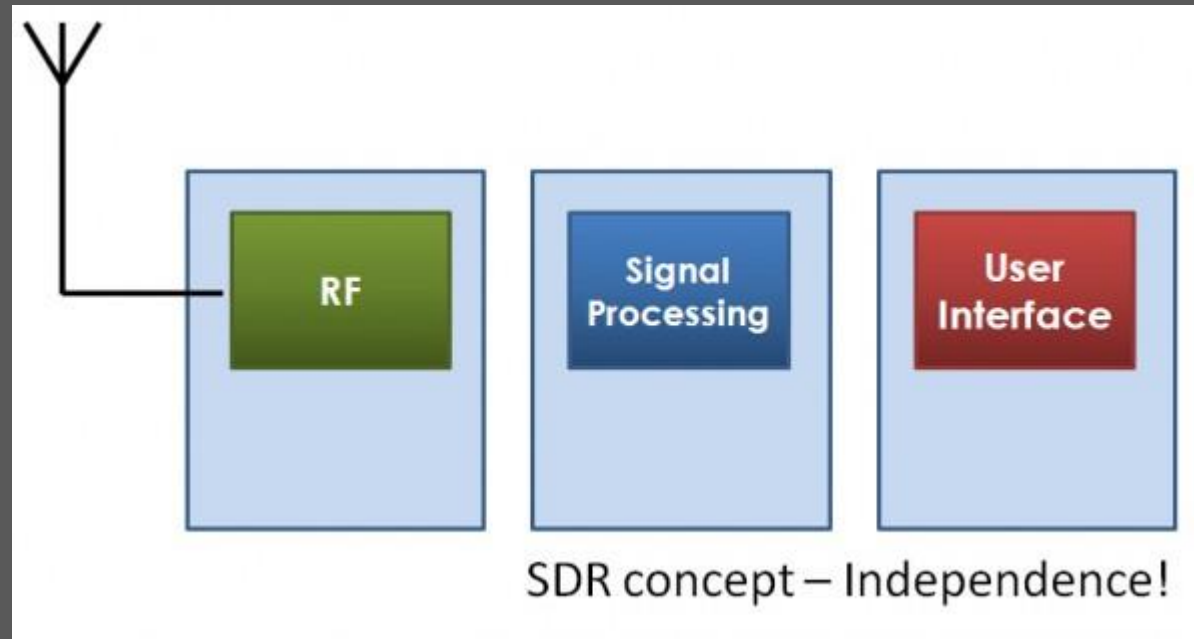

SDR

Source: <https://ferrancasanovas.wordpress.com>