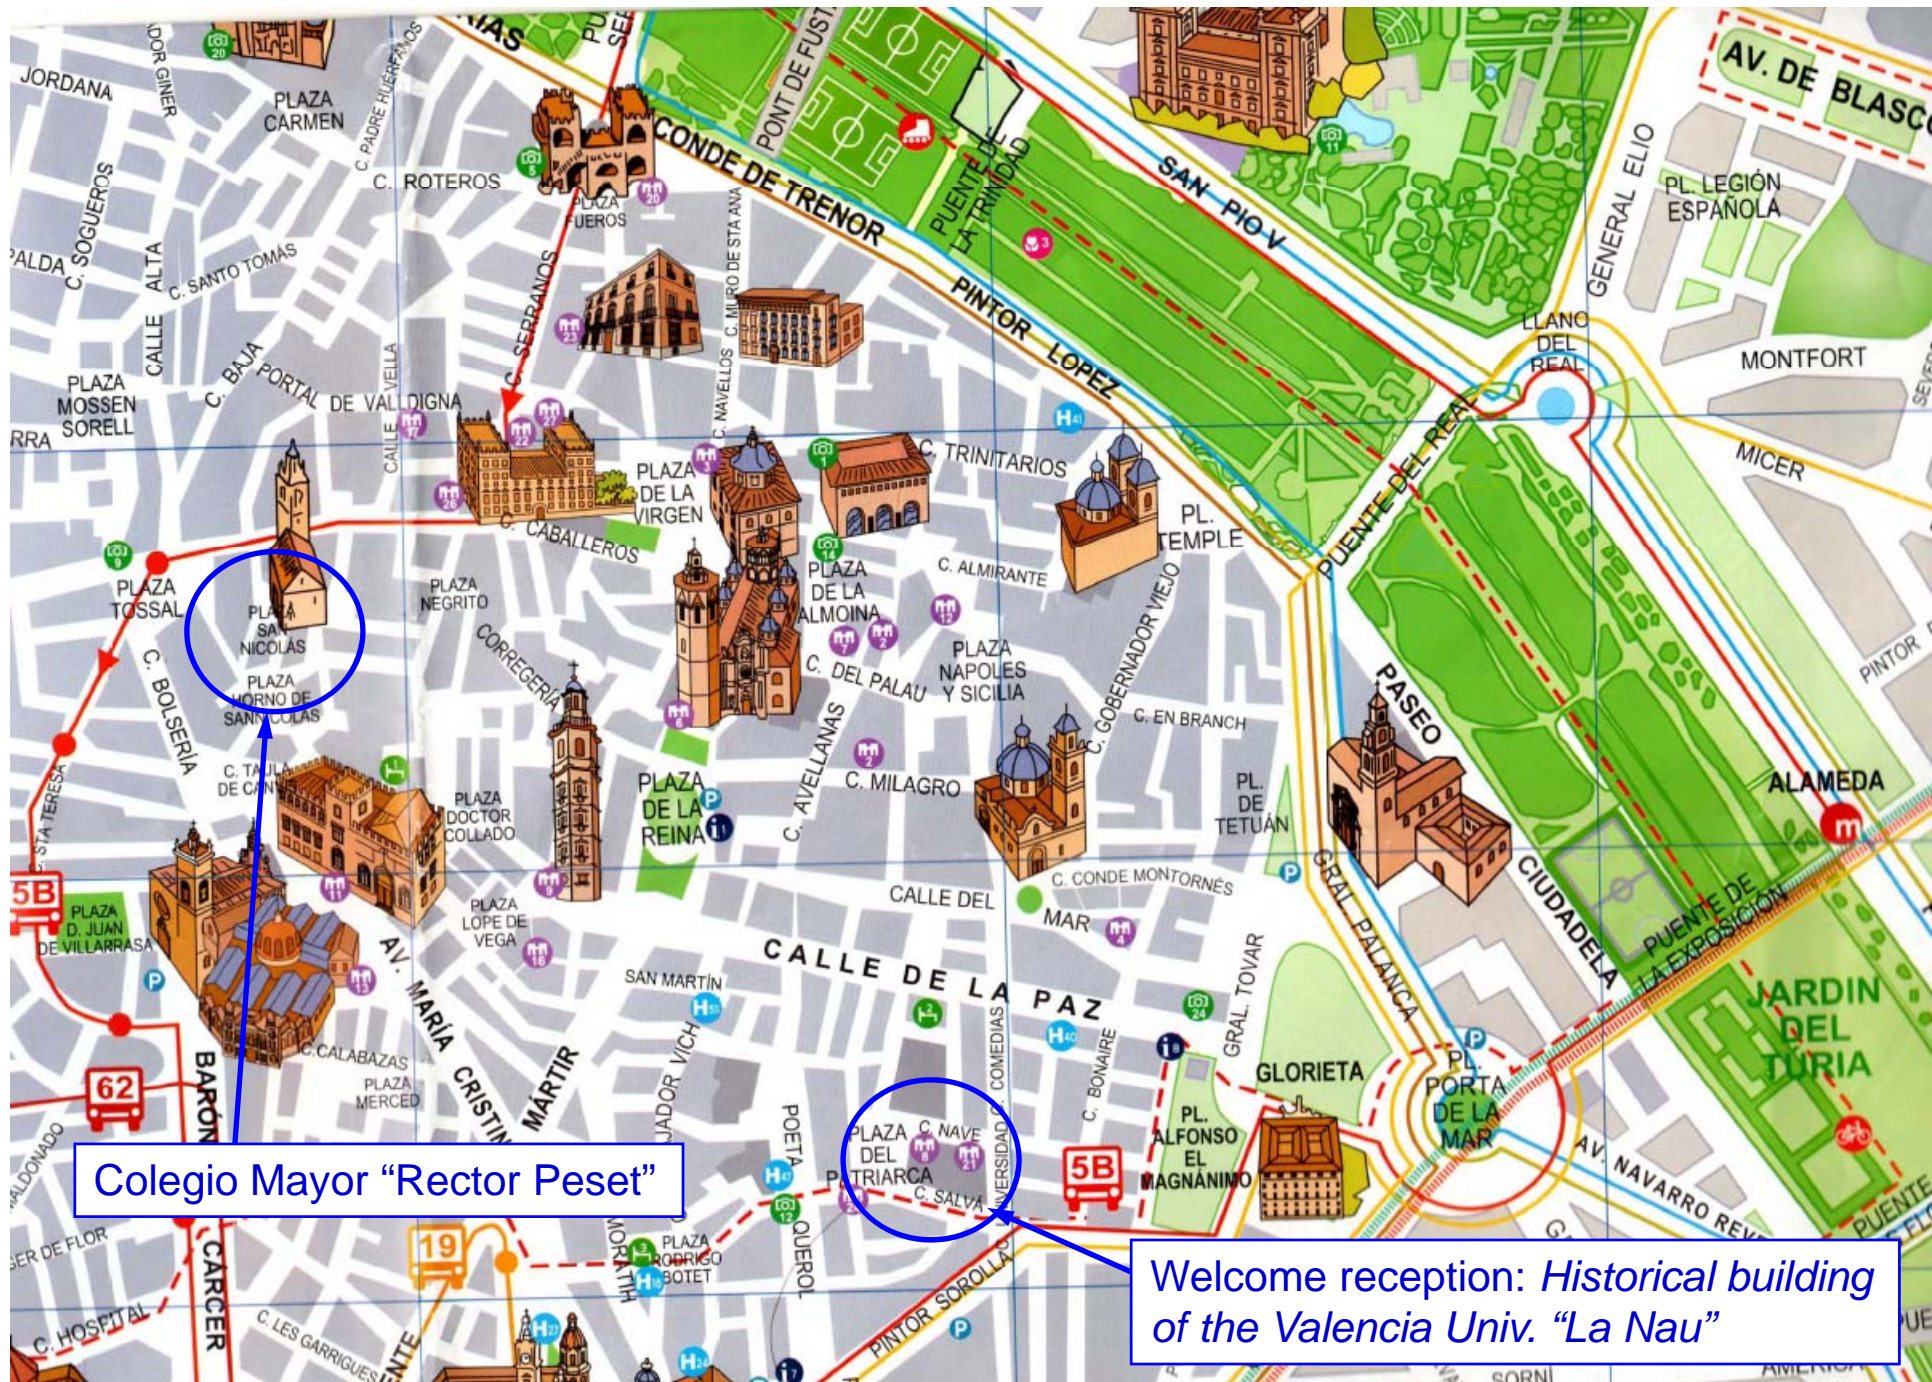

Banquet: *Mercado Colón*

Excursion meeting point:
Serrano Towers

Tram station: *Pont de Fusta*

Colegio Mayor "Rector Peset"

Welcome reception: Historical building of the Valencia Univ. "La Nau"