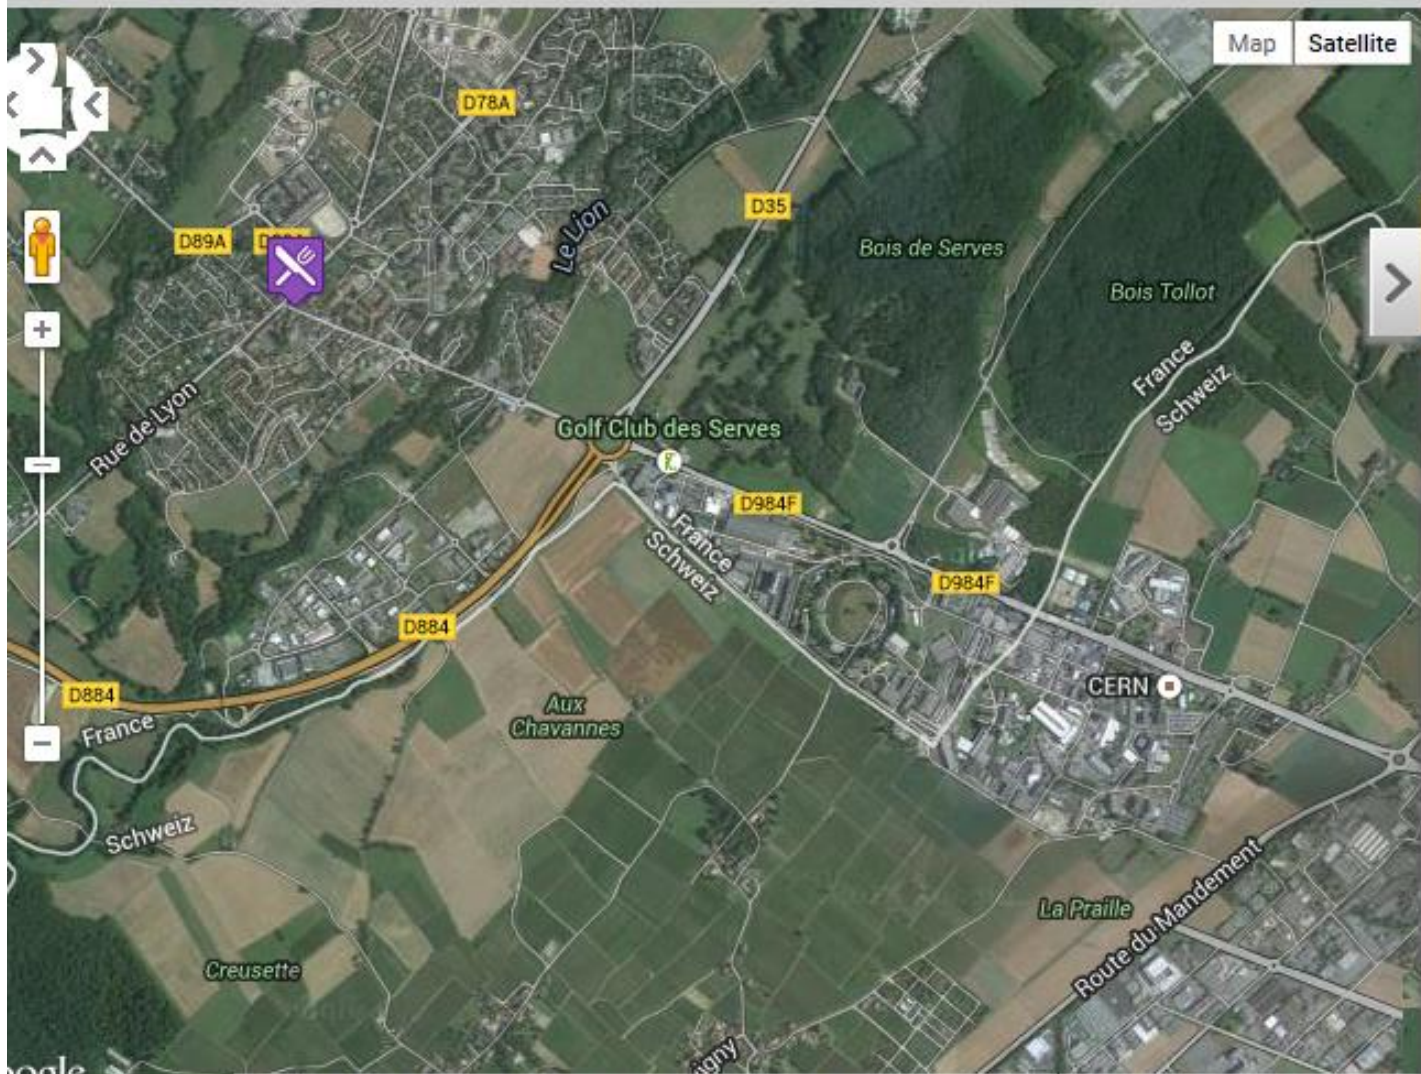

Search bar containing the text "e.g. restaurant".

Map Satellite

Show all tabs on map

Search bar with a magnifying glass icon and two purple fork and knife icons with close buttons.

LE RESTAURANT

In your current view there are 1 hotspot