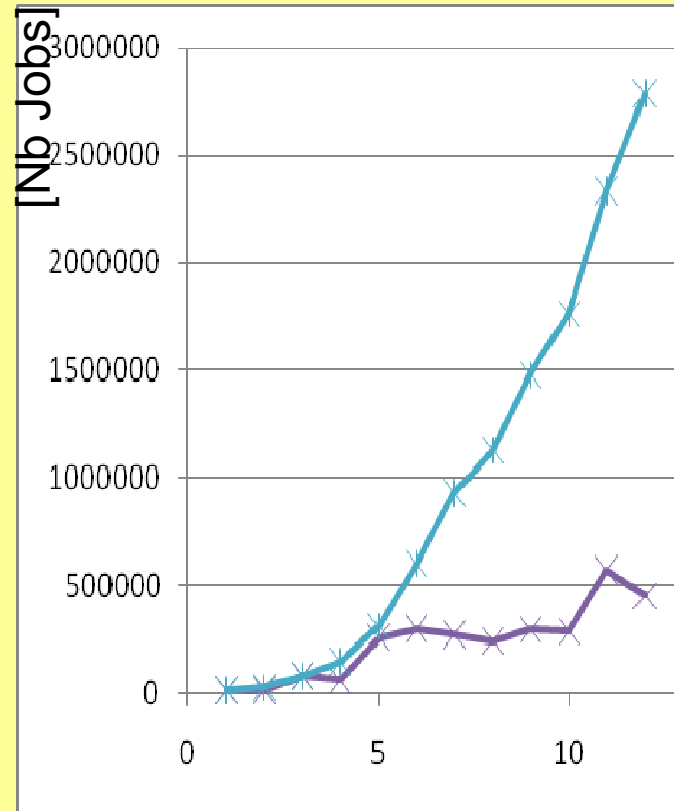

# Flow

AICaReco: data for alignment and calibration

When full pass after 24h

- ◆ Reached >500k jobs
- ◆ Dedicated to high
- ◆ Today nearly 300
- ◆ Monitor/Control u

## CMSCAF Service Class

Free Space TB - last 7 days

[Mbytes/s]