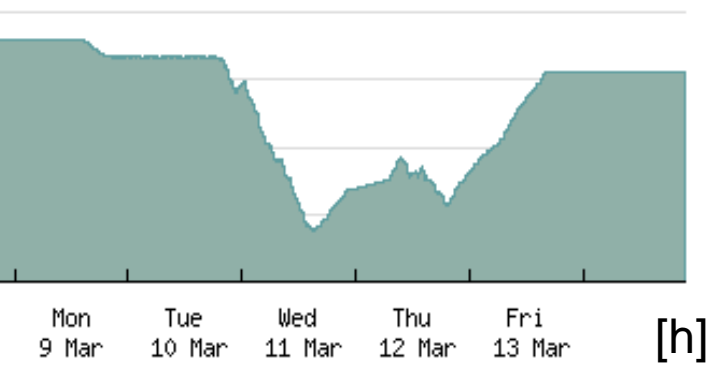

# Flow

AICaReco: data for alignment and calibration

When full pass after 24h

- ◆ Reached >500k jobs
- ◆ Dedicated to high
- ◆ Today nearly 300
- ◆ Monitor/Control u

## CMSCAF Service Class

Free Space TB - last 7 days

[Mbytes/s]