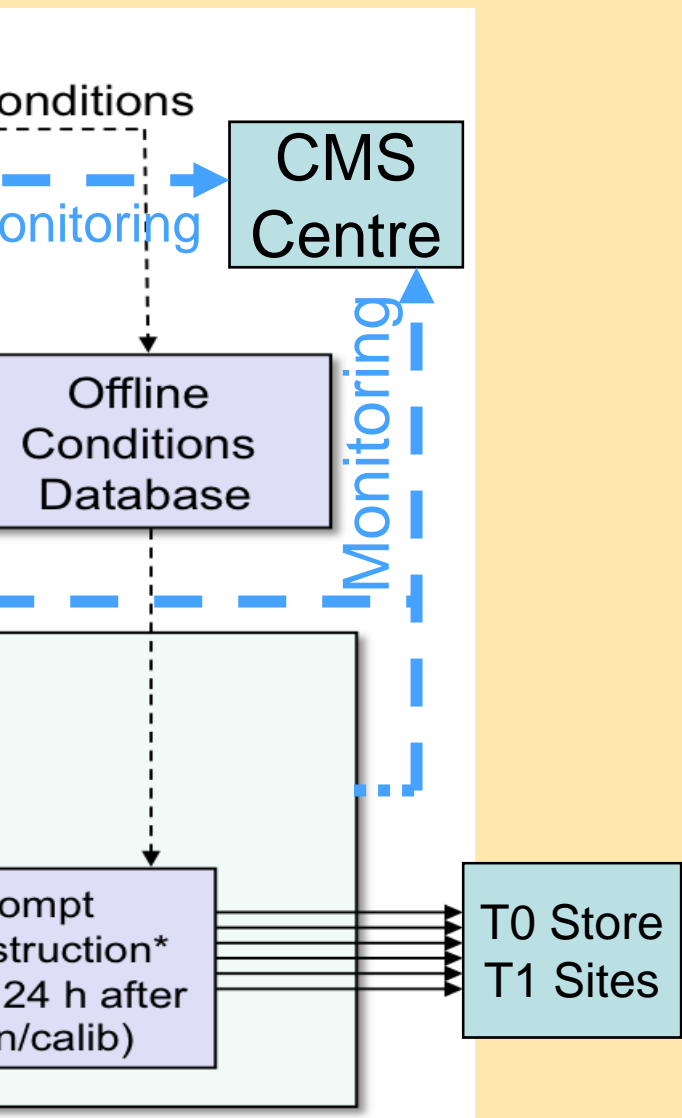

# Flow

AICaReco: data for alignment and calibration

When full pass after 24h

- ◆ Reached >500k jobs
- ◆ Dedicated to high
- ◆ Today nearly 300
- ◆ Monitor/Control u

## CMSCAF Service Class

Free Space TB - last 7 days

[Mbytes/s]