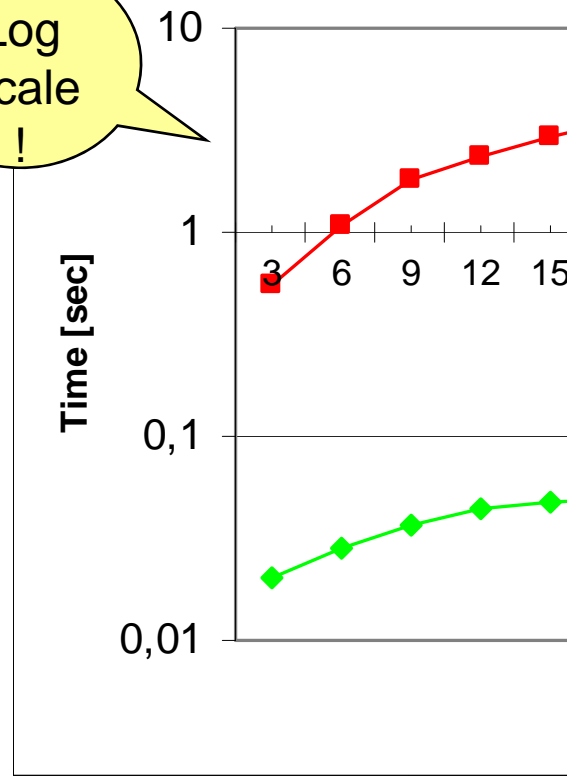

Volume and queries.
As the information

Log Scale !

Measure the response
on system endpoint.
Requests must be executed
Requests are required to
be configurable so that
the host can be varied.

The Open

Updating the
1. Less time
2. Improved

Time [sec]