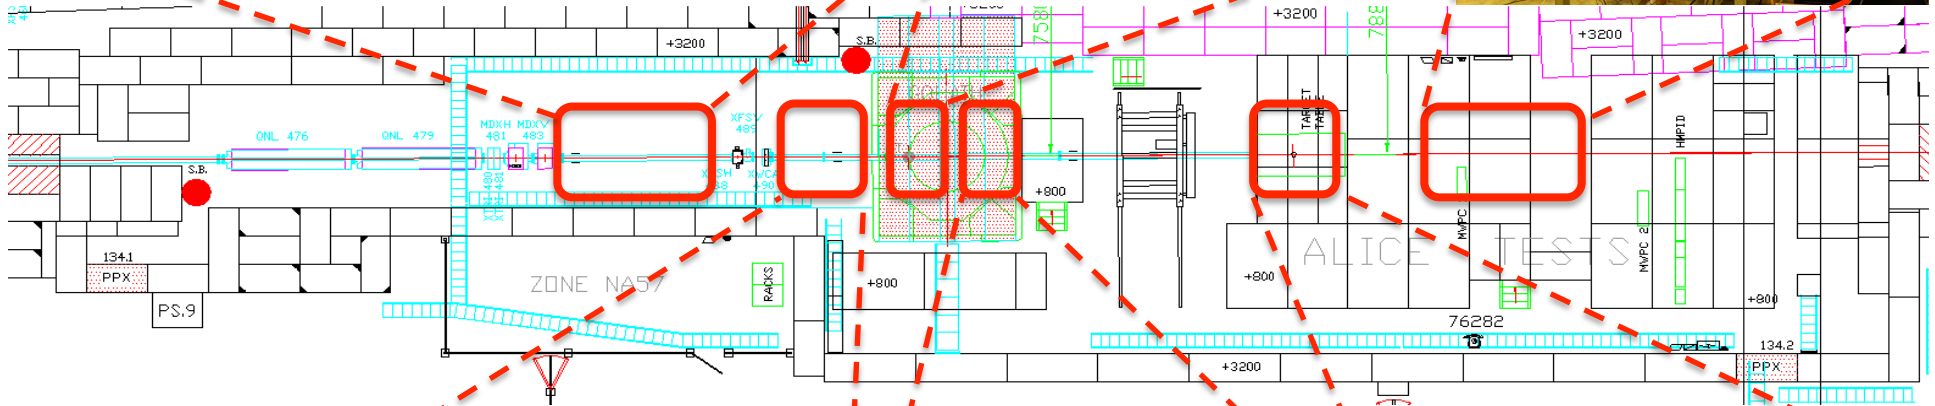

2014

(19-5 days)

CMS-GEM

DHCAL-THGEM

ATLAS NSW umegas

BES III-GEM

CMS umegas CALO

ALICE-GEM