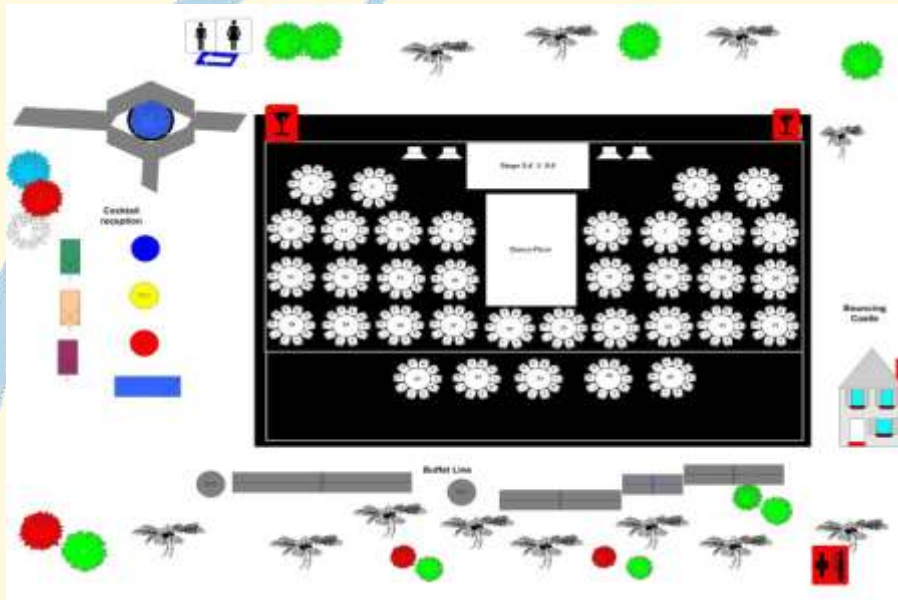

Accommodation

Premium Suite

Suite Facilities

Sheraton Club Lounge

Restaurant

Mangosteen's

Gecko's

Malati

Bars

Martinis

Malati

Meetings & Events

Marquee – Set up

Western wedding on the beach

Thai Wedding Ceremony

Dinner on the beach