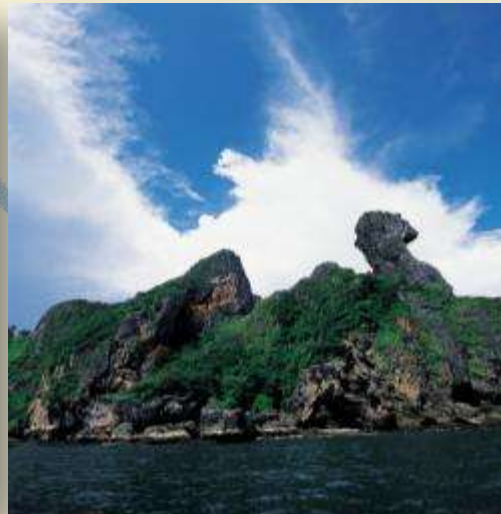

Krabi local discovery – Sandbank

Krabi local discovery

Shell Fossil Cemetery

Emerald Pond

Tha Pom Klong Song Nam or
canal"

"two water

Hot Spring

Activities