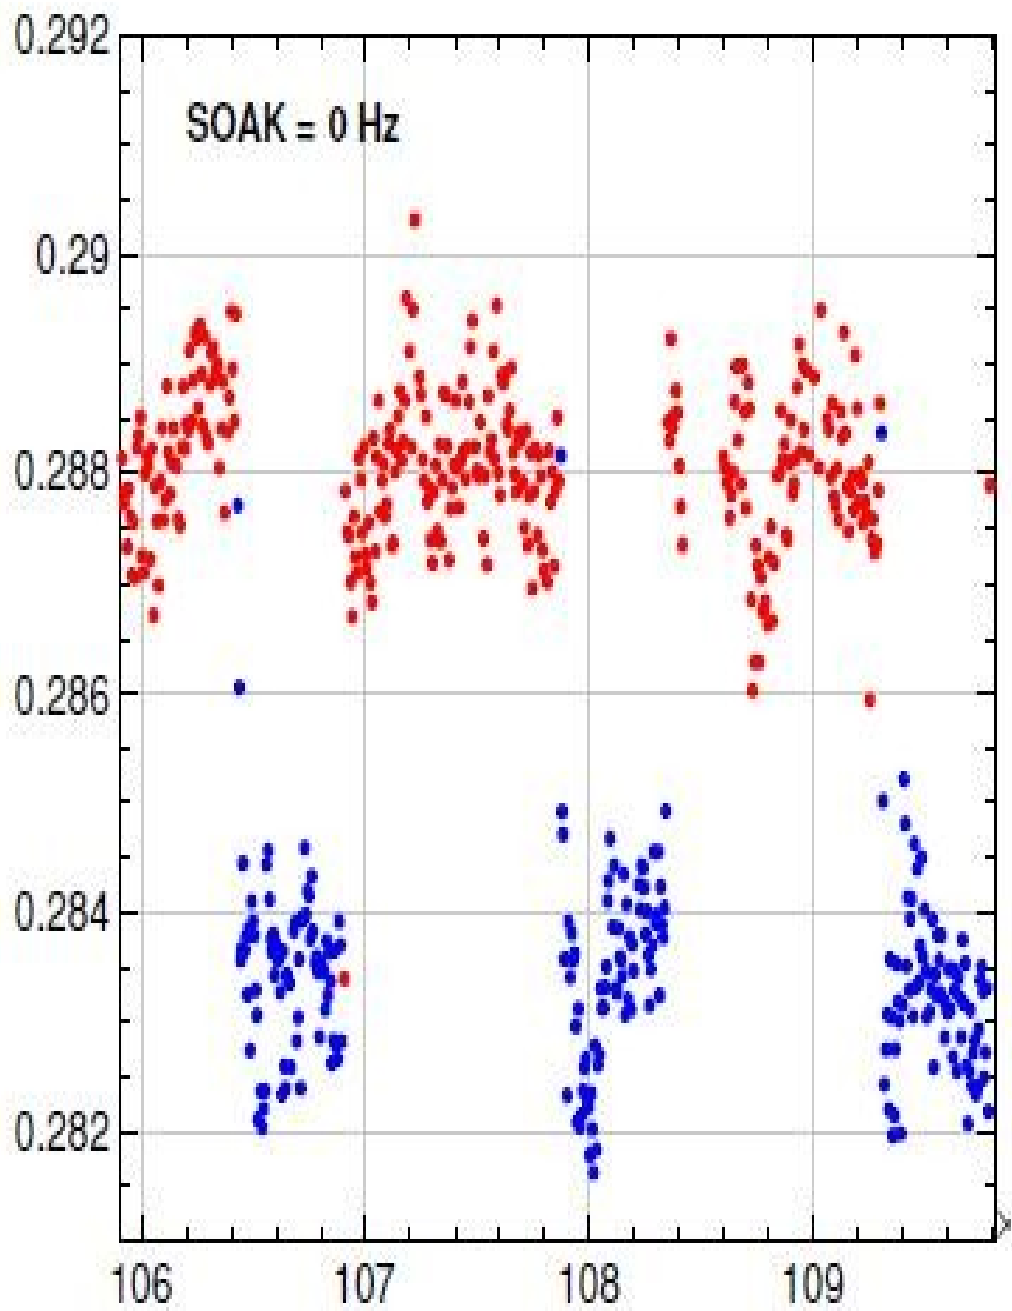

CMS ECAL End Caps

Alex Guldemon

few LHC ON/OFF cycles for VPT 2181

VALUE:TIME