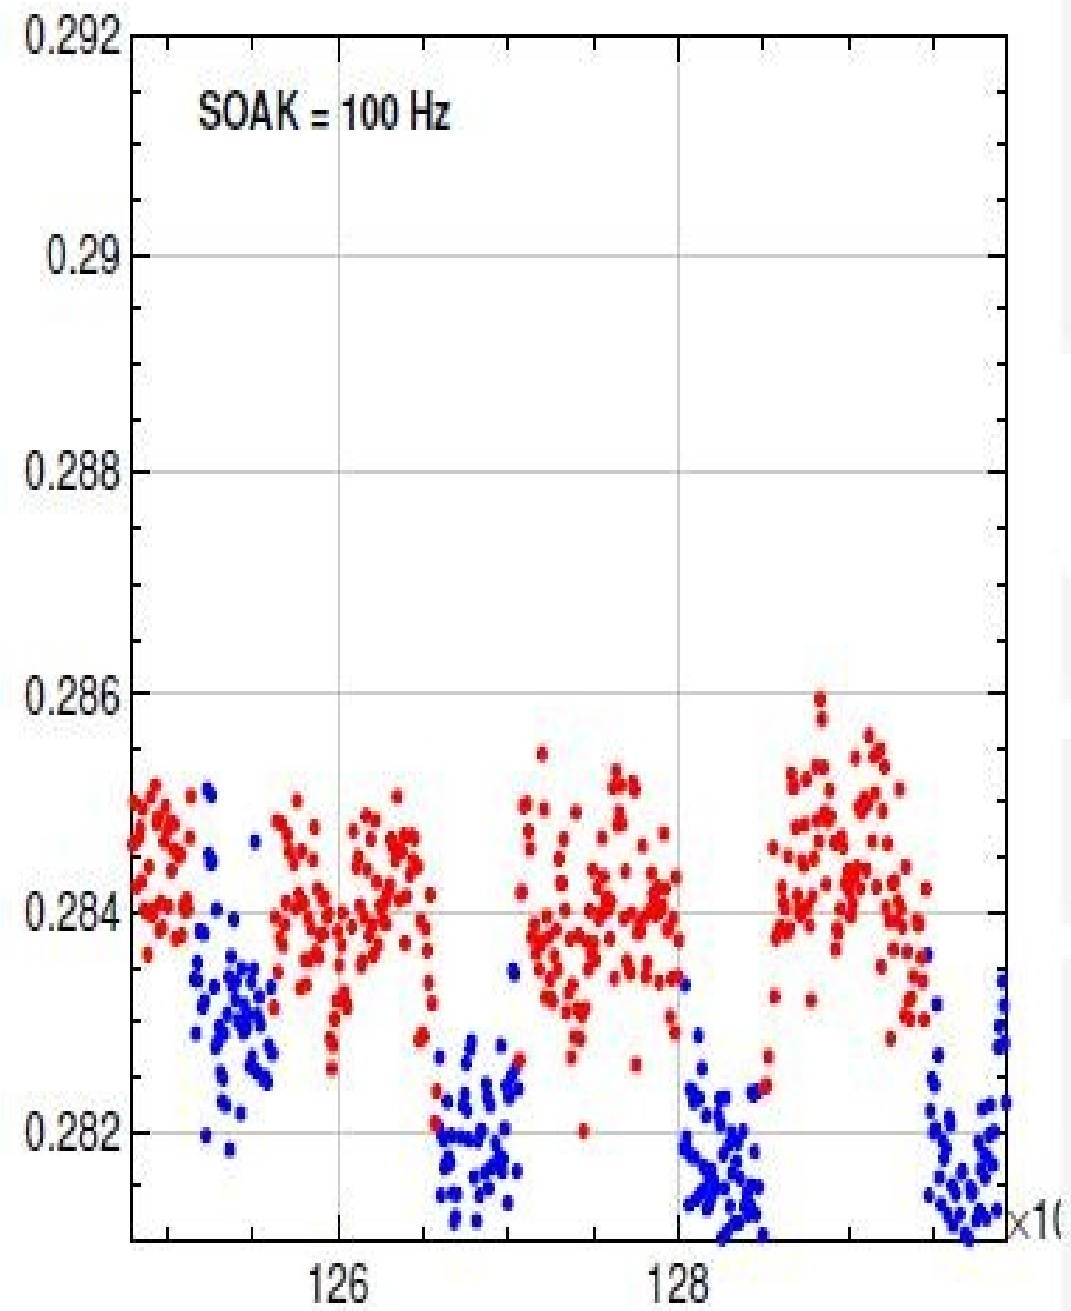

CMS ECAL End Caps

Alex Guldemon

few LHC ON/OFF cycles for VPT 2181

VALUE:TIME