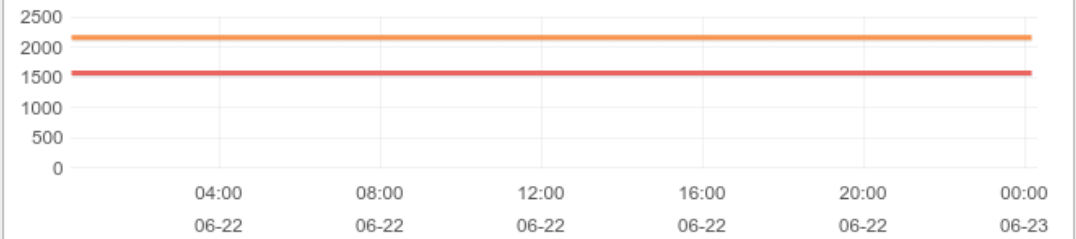

FIRST RUN

FIRST SUPERMASTERKEY

LAST RUN

LAST SUPERMASTERKEY

Web Interface