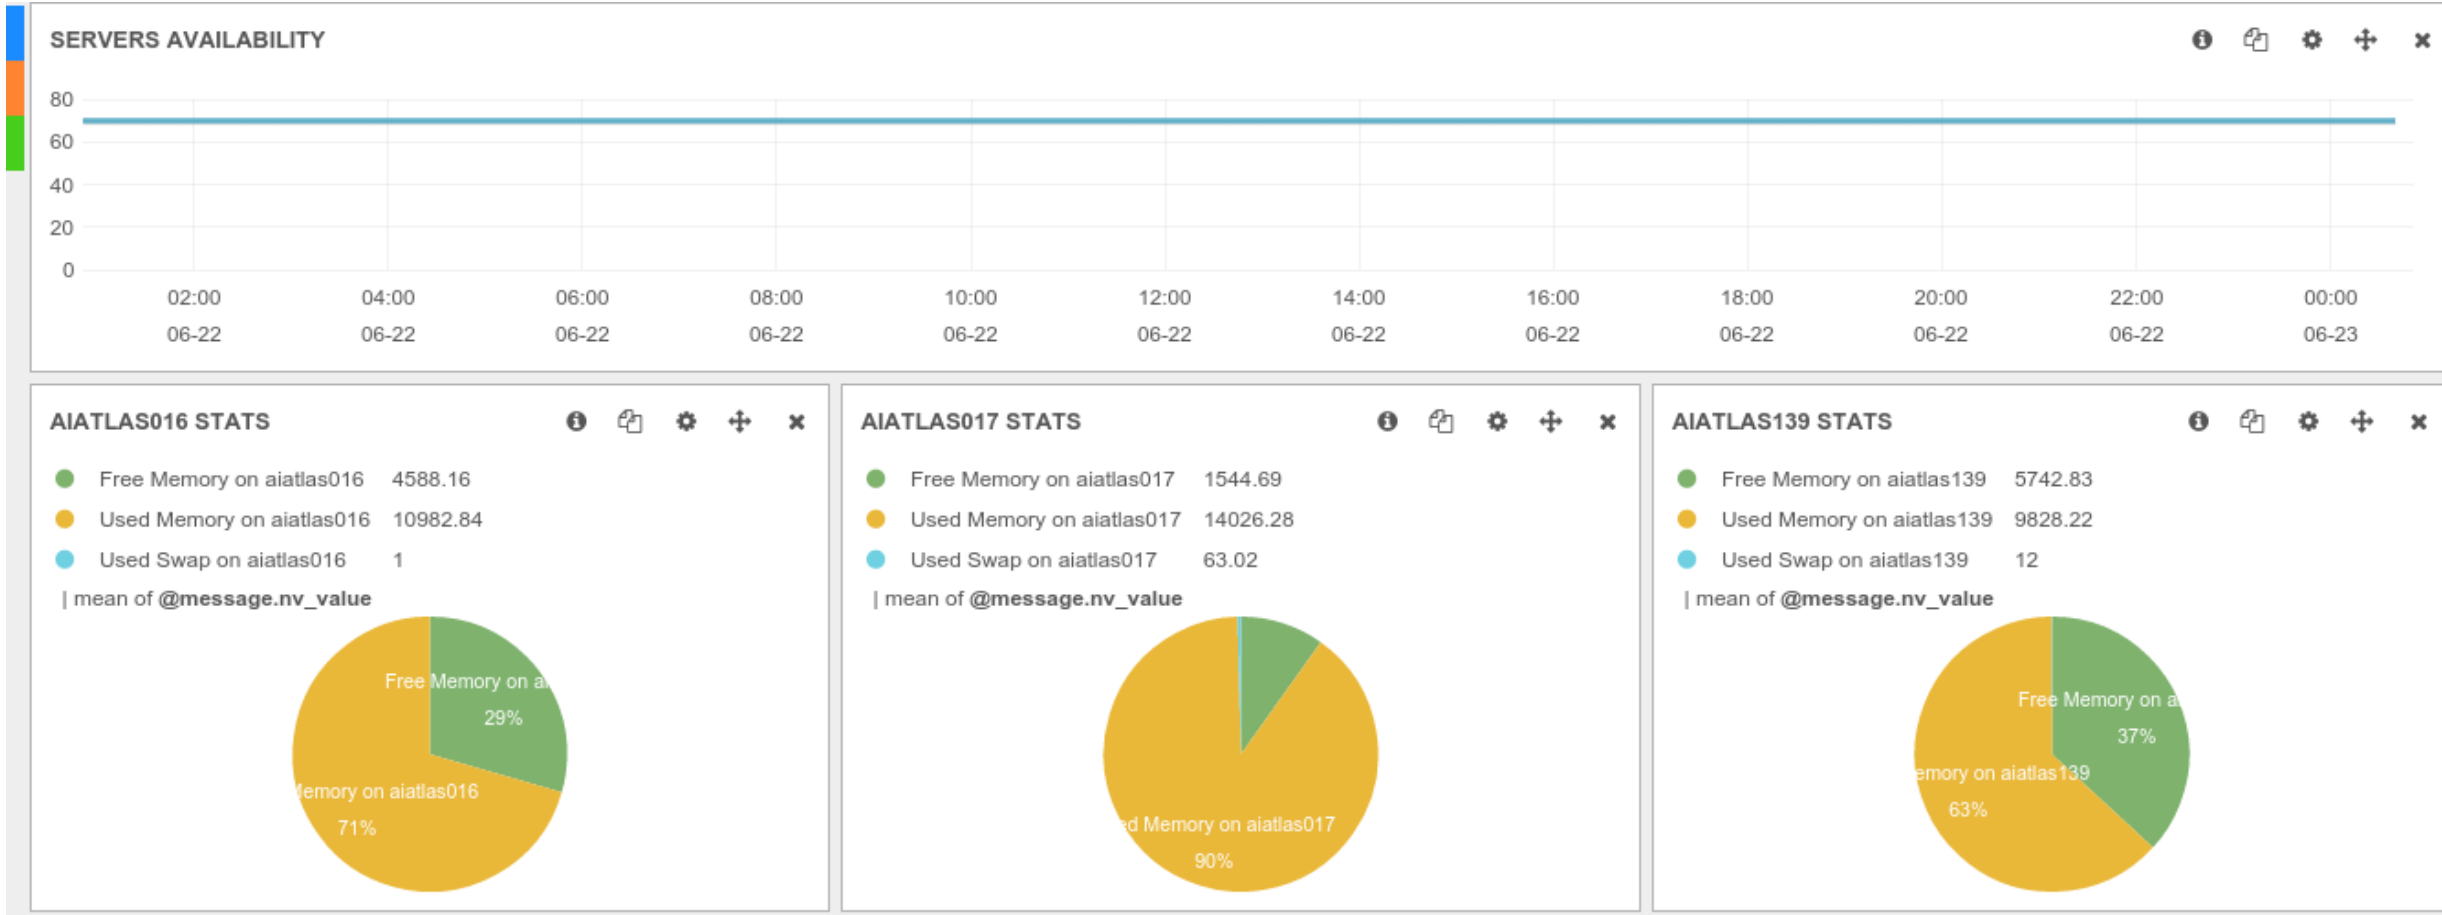

Summary

Producer/Consumer

CONSUMER AVAILABILITY

PRODUCER/CONSUMER DATA

PRODUCER/CONSUMER MESSAGES

Aiatlas Servers

Hadoop Cluster

Hadoop Volume

■ E15.1ES	370
■ E115.2	285
■ EIHadoop	2400
■ MC12.0	0
■ MC12.1	0
■ MC12.2	0
■ MC12.ES	0

| min of @message_nv_value

Import Status

IMPORT STATUS AVAILABILITY

IMPORTED

● IMPORTED: (149262706) | total of @message.nv_value

FIRST RUN

FIRST SUPERMASTERKEY

LAST RUN

LAST SUPERMASTERKEY

Web Interface