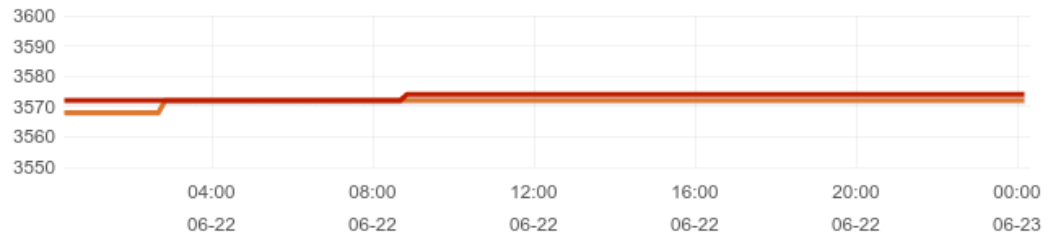

WAITING

● EI 2010 (84148) ● EI 2011 (40195) | total of @message.nv_value

ADD A ROW

Nightly Build

Proxy Status

Trigger DB

NUMBER OF RUNS

NUMBER OF SUPERMASTERKEYS

FIRST RUN

FIRST SUPERMASTERKEY

LAST RUN

LAST SUPERMASTERKEY

Web Interface