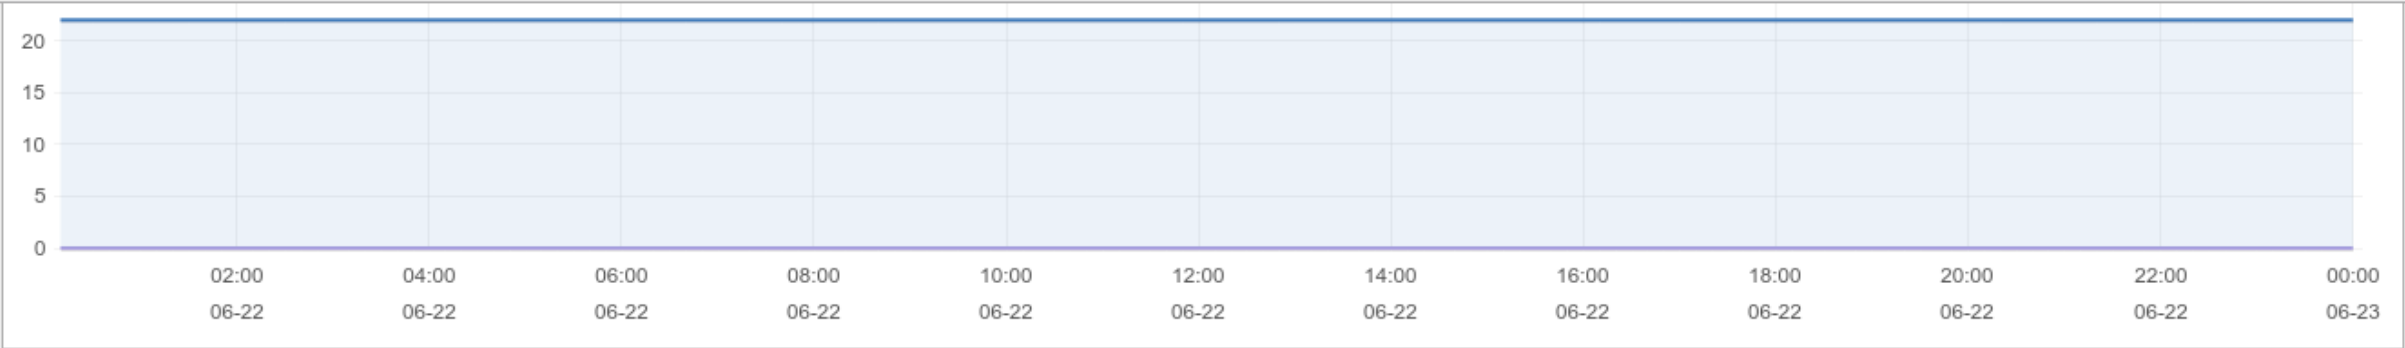

Summary

Producer/Consumer

CONSUMER AVAILABILITY

PRODUCER/CONSUMER DATA

PRODUCER/CONSUMER MESSAGES

Aiatlas Servers

Hadoop Cluster

Hadoop Volume

■ E15.1ES	370
■ E115.2	285
■ EIHadoop	2400
■ MC12.0	0
■ MC12.1	0
■ MC12.2	0
■ MC12.ES	0

| min of @message_nv_value

Import Status

IMPORT STATUS AVAILABILITY

IMPORTED

● IMPORTED: (149262706) | total of @message.nv_value

FIRST RUN

FIRST SUPERMASTERKEY

LAST RUN

LAST SUPERMASTERKEY

Web Interface