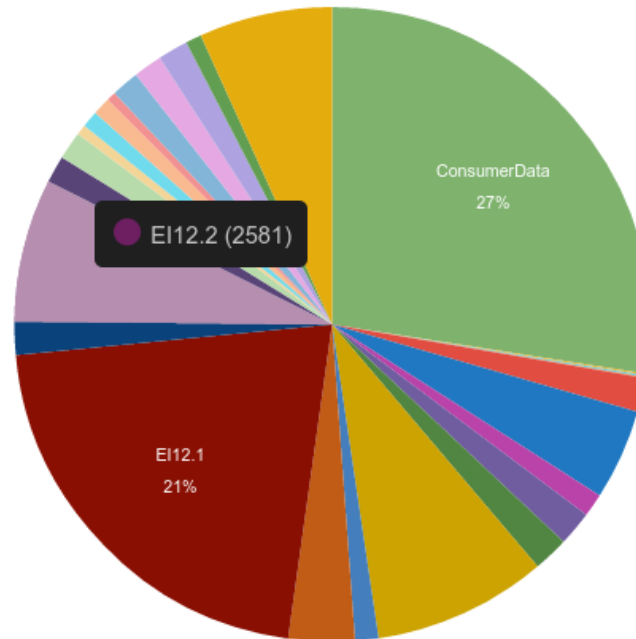

Summary

Producer/Consumer

CONSUMER AVAILABILITY

PRODUCER/CONSUMER DATA

PRODUCER/CONSUMER MESSAGES

Aiatlas Servers

Hadoop Cluster

Hadoop Volume

■ E15.1ES	370
■ E115.2	285
■ EIHadoop	2400
■ MC12.0	0
■ MC12.1	0
■ MC12.2	0
■ MC12.ES	0

| min of @message_nv_value

Import Status

IMPORT STATUS AVAILABILITY

IMPORTED

● IMPORTED: (149262706) | total of @message.nv_value