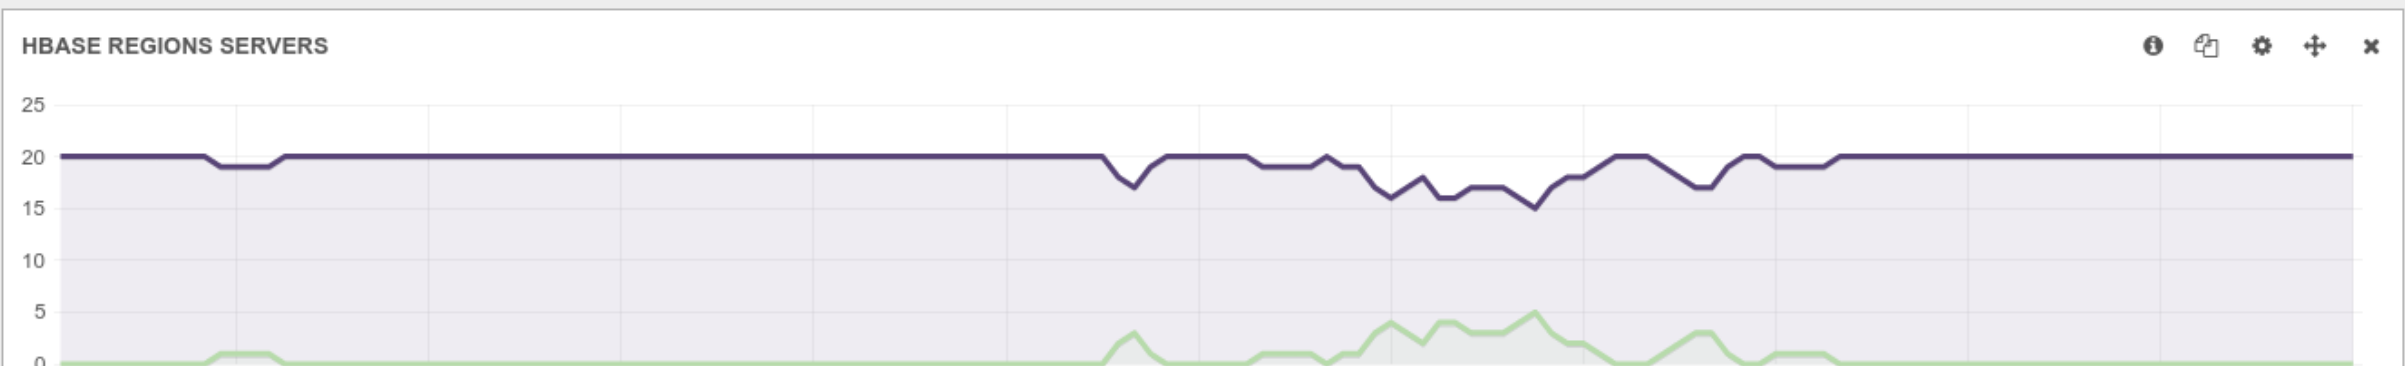

Summary

Producer/Consumer

CONSUMER AVAILABILITY

PRODUCER/CONSUMER DATA

PRODUCER/CONSUMER MESSAGES

Aiatlas Servers

Hadoop Cluster

Hadoop Volume

■ E15.1ES	370
■ E115.2	285
■ EIHadoop	2400
■ MC12.0	0
■ MC12.1	0
■ MC12.2	0
■ MC12.ES	0

| min of @message_nv_value

Import Status

IMPORT STATUS AVAILABILITY

IMPORTED

● IMPORTED: (149262706) | total of @message.nv_value

FIRST RUN

FIRST SUPERMASTERKEY

LAST RUN

LAST SUPERMASTERKEY

Web Interface