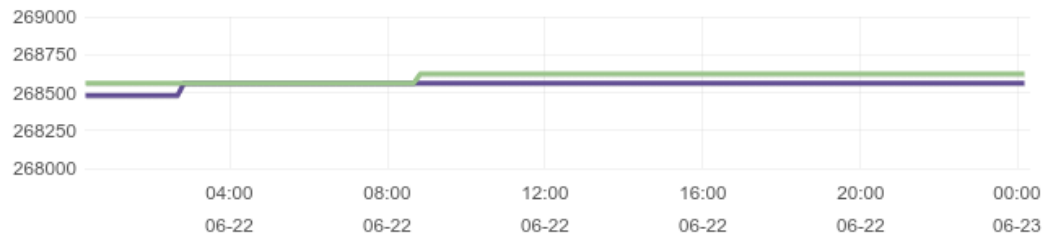

WAITING

● EI 2010 (84148) ● EI 2011 (40195) | total of @message.nv_value

ADD A ROW

Nightly Build

Proxy Status

Trigger DB

NUMBER OF RUNS

NUMBER OF SUPERMASTERKEYS

FIRST RUN

FIRST SUPERMASTERKEY

LAST RUN

LAST SUPERMASTERKEY

Web Interface