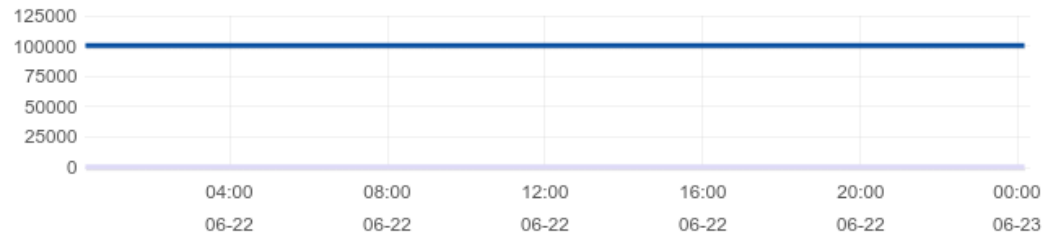

WAITING

● EI 2010 (84148) ● EI 2011 (40195) | total of @message.nv_value

ADD A ROW

Nightly Build

Proxy Status

Trigger DB

NUMBER OF RUNS

NUMBER OF SUPERMASTERKEYS

FIRST RUN

FIRST SUPERMASTERKEY

LAST RUN

LAST SUPERMASTERKEY

Web Interface