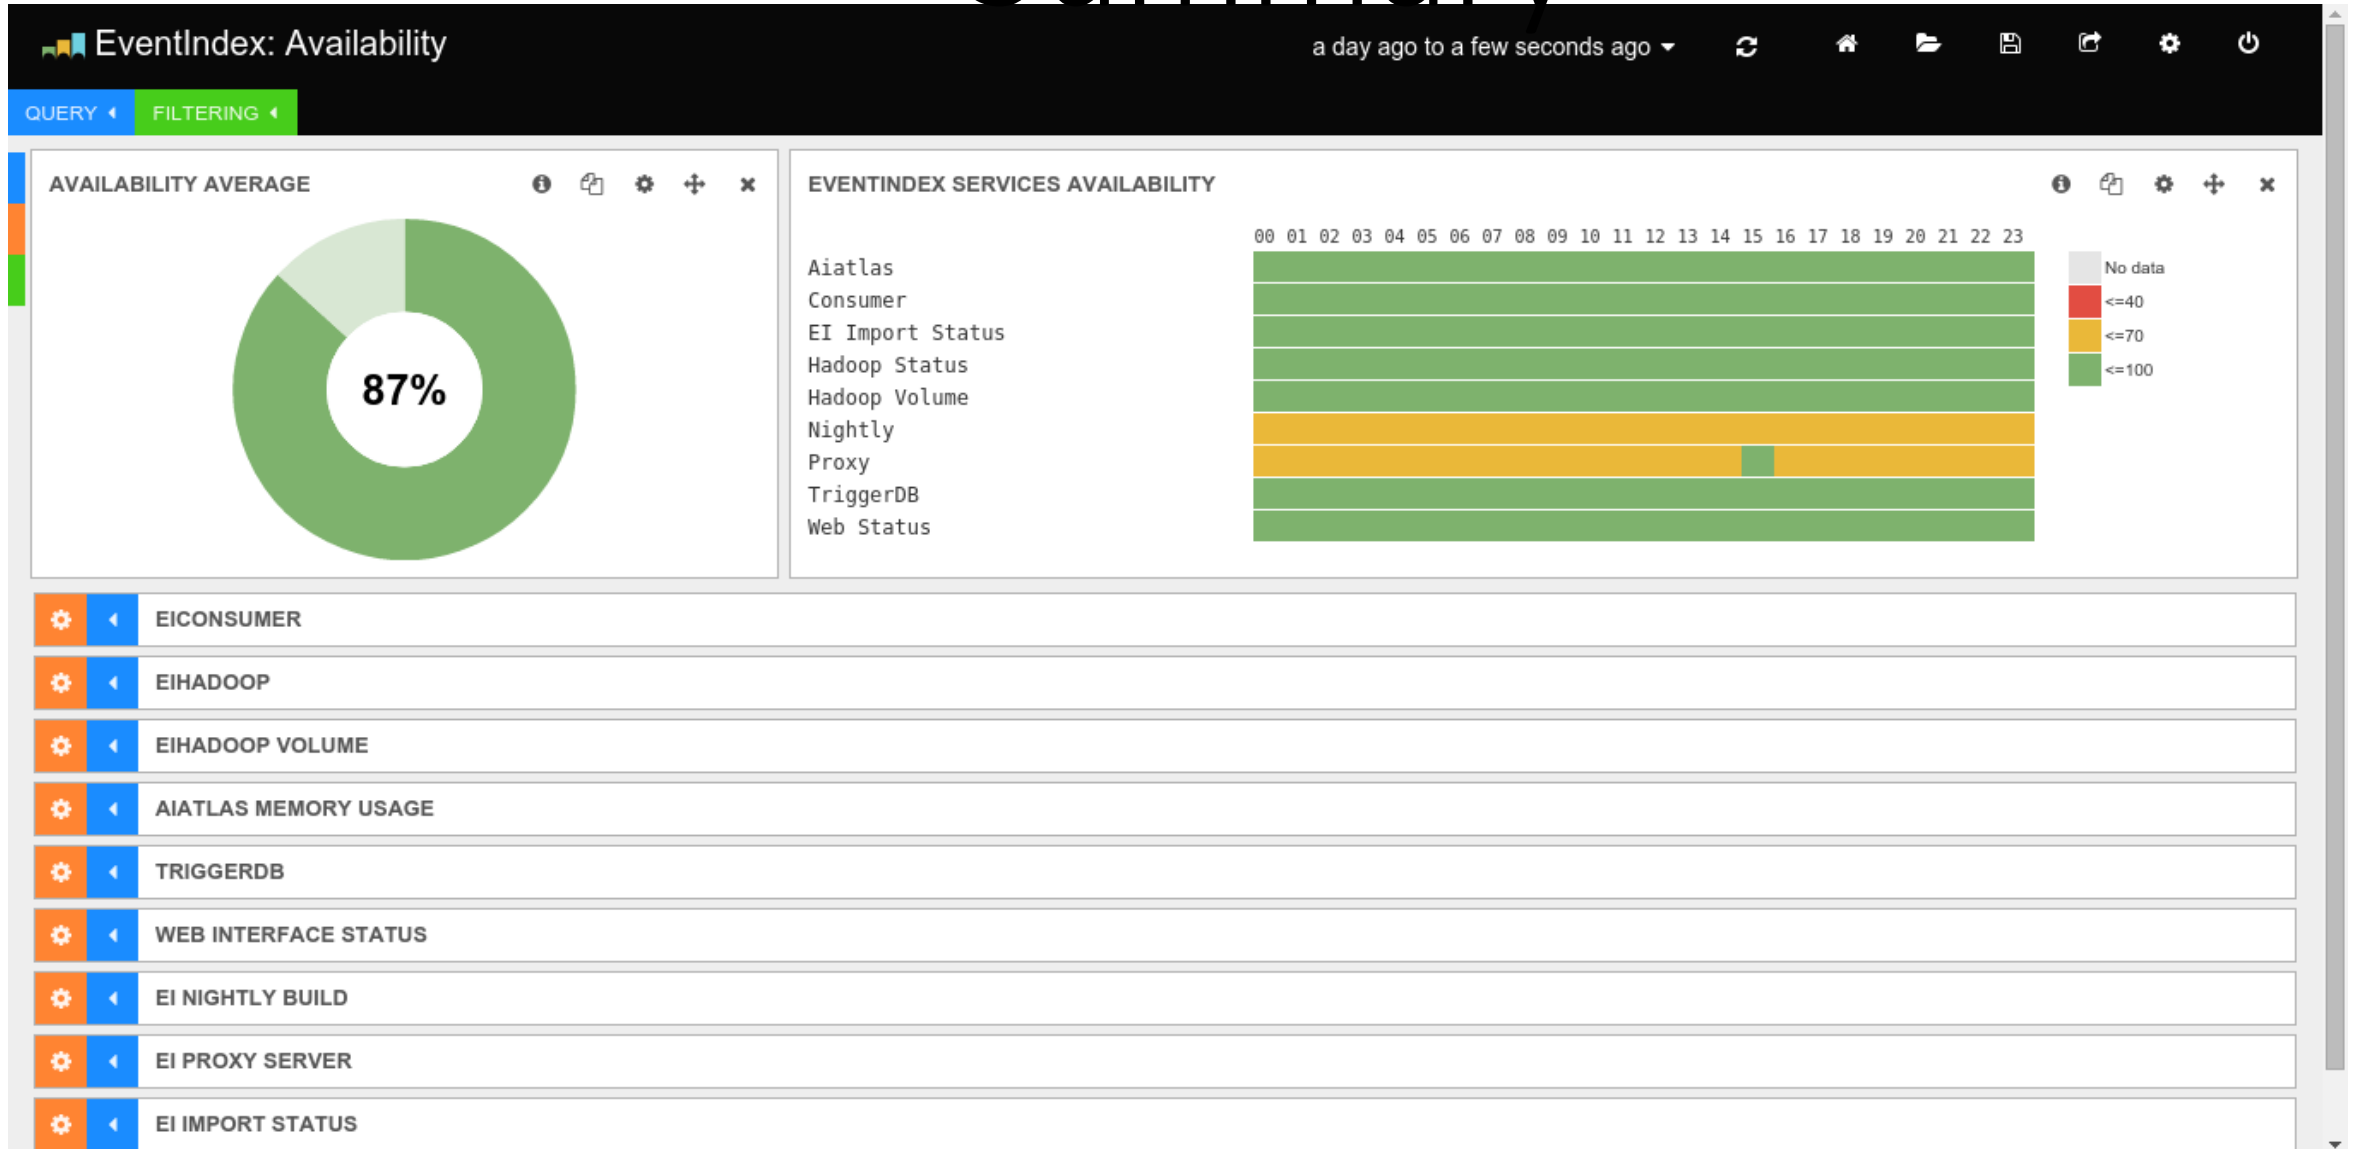

Summary

Producer/Consumer

CONSUMER AVAILABILITY

PRODUCER/CONSUMER DATA

PRODUCER/CONSUMER MESSAGES

Aiatlas Servers

Hadoop Cluster

Hadoop Volume

■ E15.1ES	370
■ E115.2	285
■ EIHadoop	2400
■ MC12.0	0
■ MC12.1	0
■ MC12.2	0
■ MC12.ES	0

| min of @message_nv_value

Import Status

IMPORT STATUS AVAILABILITY

IMPORTED

● IMPORTED: (149262706) | total of @message.nv_value

FIRST RUN

FIRST SUPERMASTERKEY

LAST RUN

LAST SUPERMASTERKEY

Web Interface