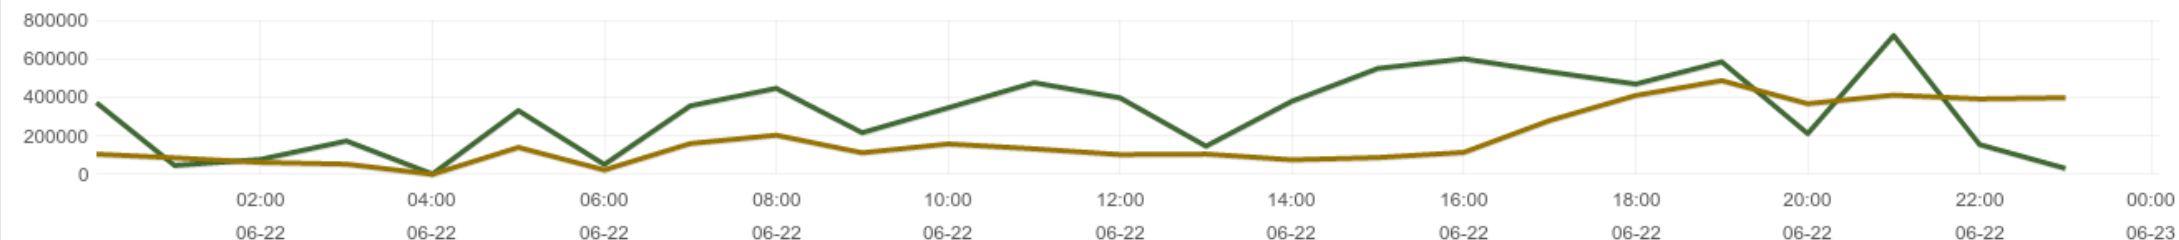

Summary

Producer/Consumer

CONSUMER AVAILABILITY

PRODUCER/CONSUMER DATA

PRODUCER/CONSUMER MESSAGES

Aiatlas Servers

Hadoop Cluster

Hadoop Volume

■ E15.1ES	370
■ E115.2	285
■ EIHadoop	2400
■ MC12.0	0
■ MC12.1	0
■ MC12.2	0
■ MC12.ES	0

| min of @message_nv_value

Import Status

IMPORT STATUS AVAILABILITY

IMPORTED

● IMPORTED: (149262706) | total of @message.nv_value

FIRST RUN

FIRST SUPERMASTERKEY

LAST RUN

LAST SUPERMASTERKEY

Web Interface