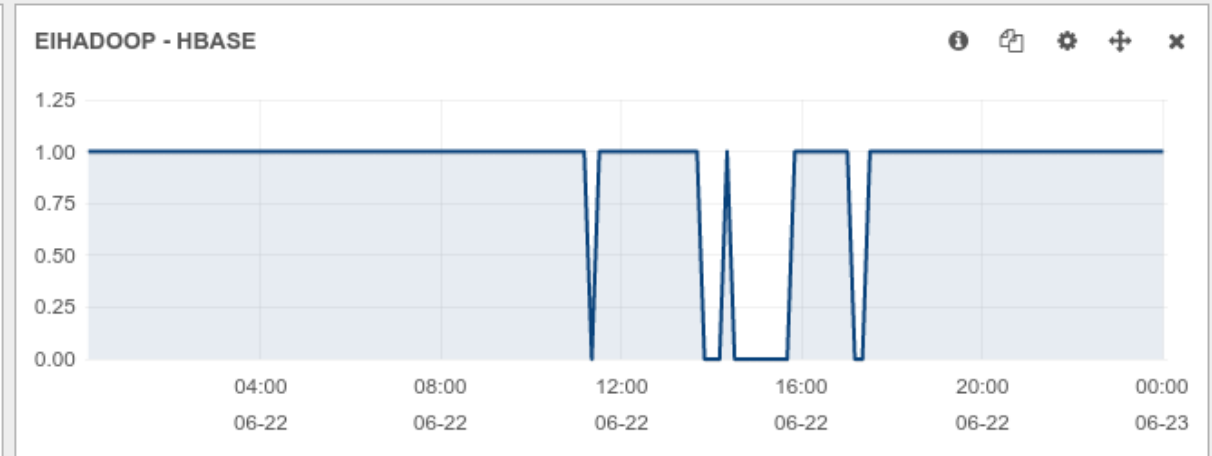

Summary

Producer/Consumer

CONSUMER AVAILABILITY

PRODUCER/CONSUMER DATA

PRODUCER/CONSUMER MESSAGES

Aiatlas Servers

Hadoop Cluster

Hadoop Volume

■ E15.1ES	370
■ E115.2	285
■ EIHadoop	2400
■ MC12.0	0
■ MC12.1	0
■ MC12.2	0
■ MC12.ES	0

| min of @message_nv_value

Import Status

IMPORT STATUS AVAILABILITY

IMPORTED

● IMPORTED: (149262706) | total of @message.nv_value