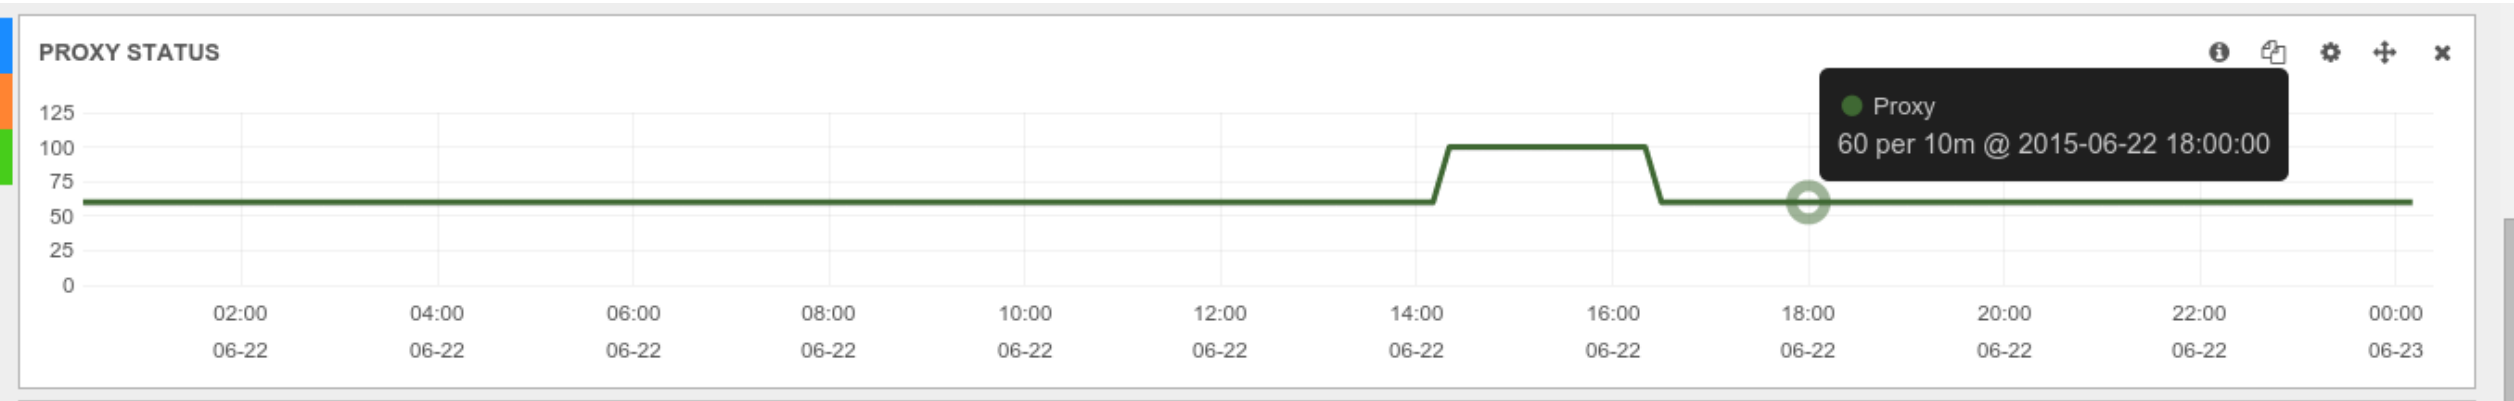

WAITING

● EI 2010 (84148) ● EI 2011 (40195) | total of @message.nv_value

ADD A ROW

Nightly Build

Proxy Status

Trigger DB

NUMBER OF RUNS

NUMBER OF SUPERMASTERKEYS

FIRST RUN

FIRST SUPERMASTERKEY

LAST RUN

LAST SUPERMASTERKEY

Web Interface