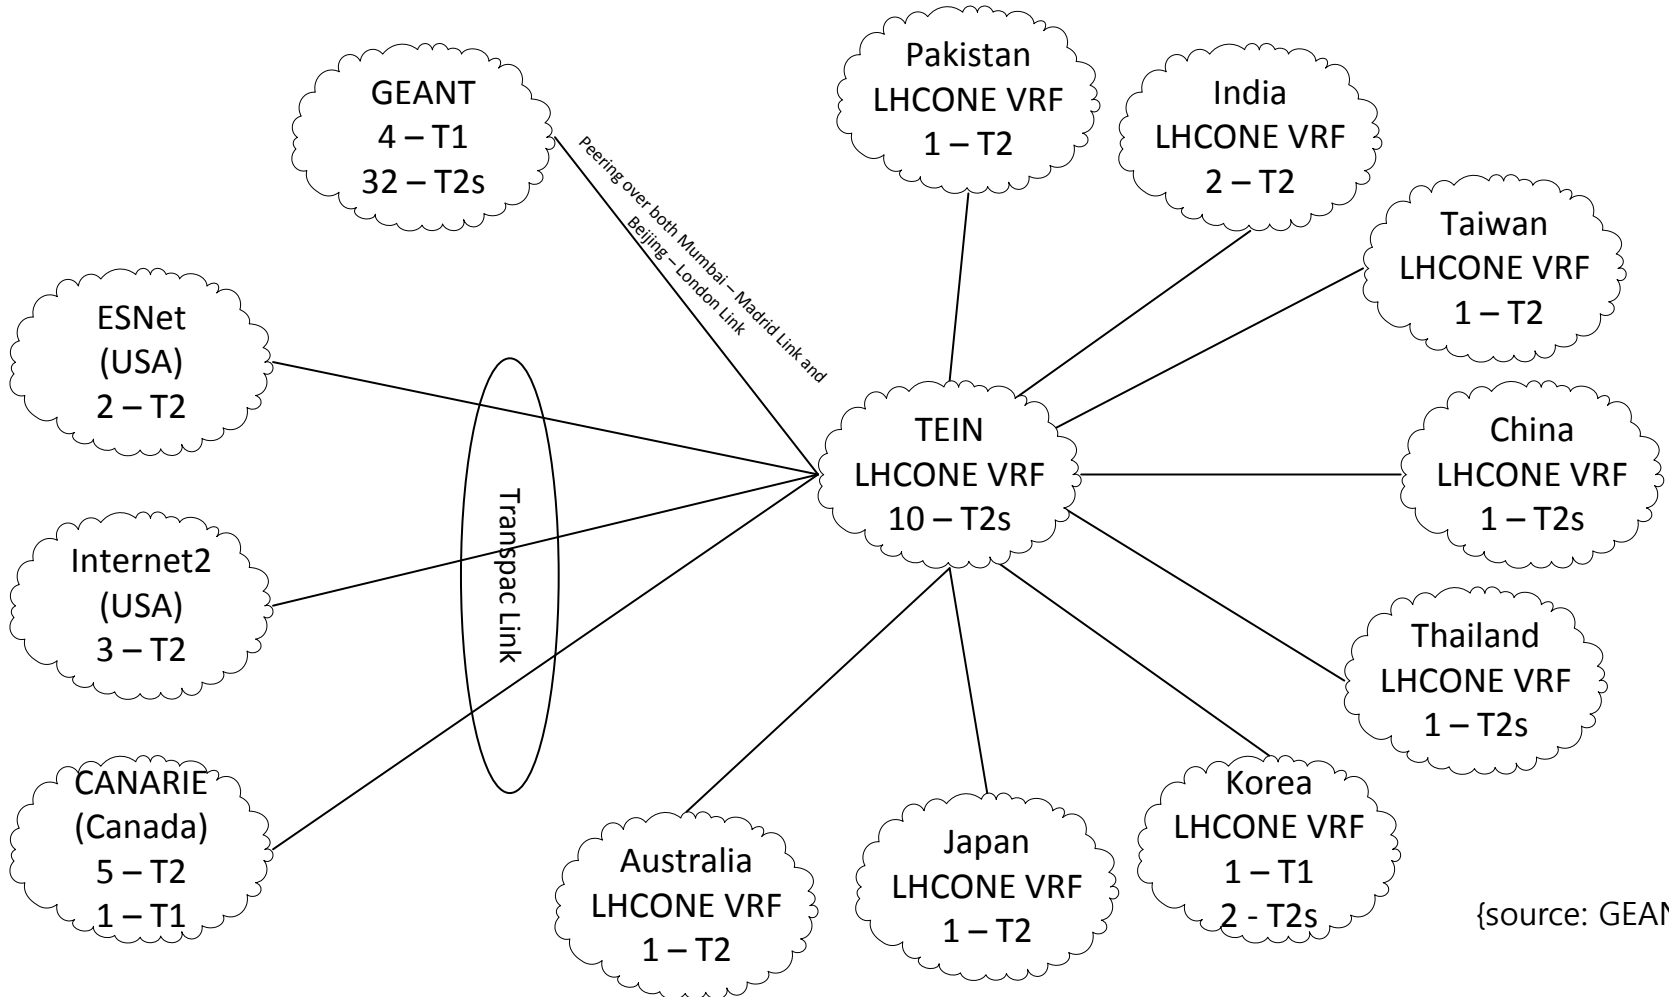

TABLE OF CONTENTS

1. Definition of TEIN
2. TEIN Networks
3. Status of LHCONE in TEIN
4. Other considerations

Daejeon, South Korea
23 September 2015

TEIN*CC
Patch Lee

1. TEIN – Definition

- **T – Trans**
 - **E – Eurasia**
 - **I – Information**
 - **N – Network**
-
- ✓ Connects 21 countries in Asia Pacific
 - ✓ Promotes collaborative efforts in the Research and Education (R&E) sector

2. TEIN – Network Viewpoint

#	COUNTRY	LINK	TEIN4	#	COUNTRY	LINK	TEIN4
1	Afghanistan	To GEANT	155M	13	Thailand	SG - TH	600M
2	*Bangladesh	IN – BD	45M	14	*Vietnam	HK - VN	622M
3	Bhutan	-	-	15	*Australia	SG - AU	2.5G
4	Cambodia	KH – VN	10M	16	China	BJ - HK	1G
5	*India	IN	10G	17	Hong Kong	HK	120M
6	*Indonesia	SG – ID	622M	18	Japan	SG-JP/HK-JP	10G/10G
7	*Laos	TH – LA	10M	19	Korea	HK-KR	10G(KOREN)
8	*Malaysia	HK – MY	622M	20	Singapore	SG	90M
9	*Nepal	IN – NP	45M	21	New Zealand	SG-NZ	100M
10	*Pakistan	SG – PK	1G	22	Taiwan	HK-TW	2.5G(ASGC)
11	*Philippines	HK - PH	1G	23	Myanmar	-	-
12	*Sri Lanka	IN – LK	45M	24	Mongolia	-	-

* Denotes the link is owned by TEIN*CC

2. TEIN – simplified view of Backbone

2. TEIN – future planned Backbone

LINK	RFS DATE
EU-SG 10G	OCT. 2015
EU-IN-SG 10G	TBA
HK-BJ 10G	DEC. 2015

3. TEIN – Status of LHCONE

- **BACKBONE**
 - ✓ Setup complete, ready for service
- **ACCESS NODE**
 - ✓ vrf encapsulation for Thailand under discussion

3. LINK setup between TEIN – KREONET(2015)

3. TEIN – next phase “Welcome on board”