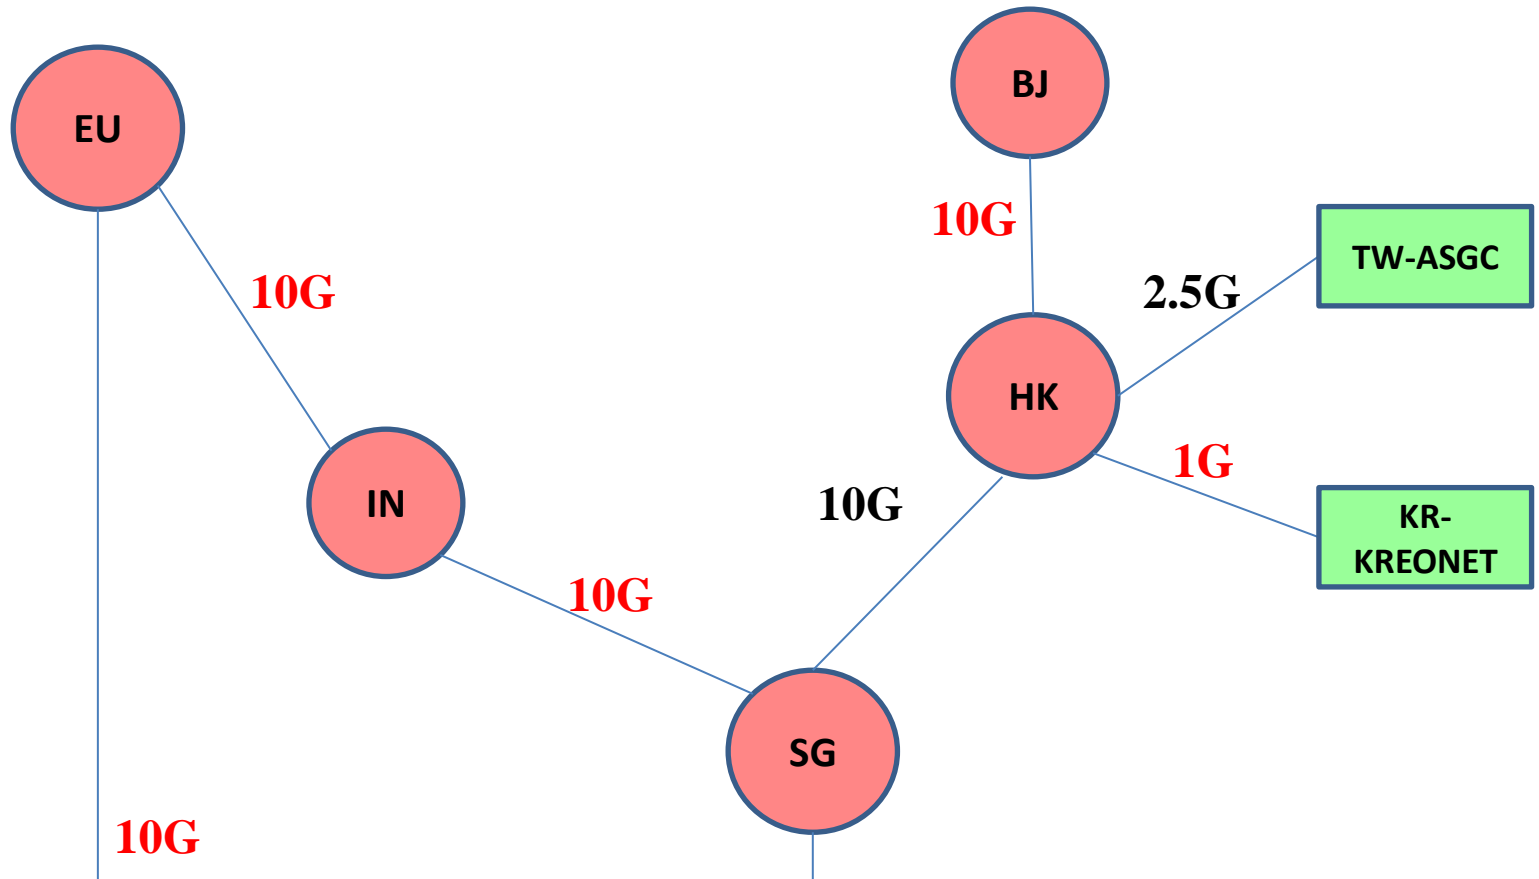

TABLE OF CONTENTS

1. Definition of TEIN
2. TEIN Networks
3. Status of LHCONE in TEIN
4. Other considerations

Daejeon, South Korea
23 September 2015

TEIN*CC
Patch Lee

1. TEIN – Definition

- **T – Trans**
 - **E – Eurasia**
 - **I – Information**
 - **N – Network**
-
- ✓ Connects 21 countries in Asia Pacific
 - ✓ Promotes collaborative efforts in the Research and Education (R&E) sector

2. TEIN – Network Viewpoint

#	COUNTRY	LINK	TEIN4	#	COUNTRY	LINK	TEIN4
1	Afghanistan	To GEANT	155M	13	Thailand	SG - TH	600M
2	*Bangladesh	IN – BD	45M	14	*Vietnam	HK - VN	622M
3	Bhutan	-	-	15	*Australia	SG - AU	2.5G
4	Cambodia	KH – VN	10M	16	China	BJ - HK	1G
5	*India	IN	10G	17	Hong Kong	HK	120M
6	*Indonesia	SG – ID	622M	18	Japan	SG-JP/HK-JP	10G/10G
7	*Laos	TH – LA	10M	19	Korea	HK-KR	10G(KOREN)
8	*Malaysia	HK – MY	622M	20	Singapore	SG	90M
9	*Nepal	IN – NP	45M	21	New Zealand	SG-NZ	100M
10	*Pakistan	SG – PK	1G	22	Taiwan	HK-TW	2.5G(ASGC)
11	*Philippines	HK - PH	1G	23	Myanmar	-	-
12	*Sri Lanka	IN – LK	45M	24	Mongolia	-	-

* Denotes the link is owned by TEIN*CC

2. TEIN – simplified view of Backbone

2. TEIN – future planned Backbone

LINK	RFS DATE
EU-SG 10G	OCT. 2015
EU-IN-SG 10G	TBA
HK-BJ 10G	DEC. 2015

3. TEIN – Status of LHCONE

- **BACKBONE**
 - ✓ Setup complete, ready for service
- **ACCESS NODE**
 - ✓ vrf encapsulation for Thailand under discussion

3. LINK setup between TEIN – KREONET(2015)

3. TEIN – next phase “Welcome on board”