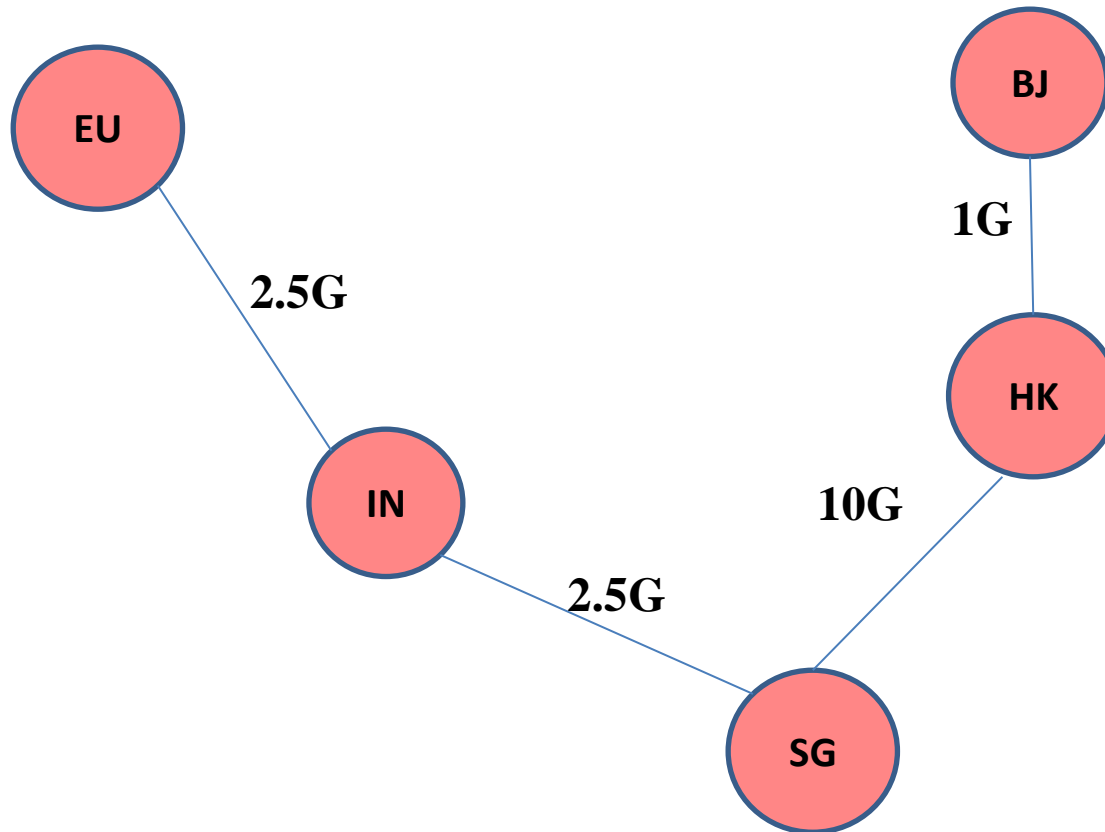

TABLE OF CONTENTS

1. Definition of TEIN
2. TEIN Networks
3. Status of LHCONE in TEIN
4. Other considerations

Daejeon, South Korea
23 September 2015

TEIN*CC
Patch Lee

1. TEIN – Definition

- **T – Trans**
 - **E – Eurasia**
 - **I – Information**
 - **N – Network**
-
- ✓ Connects 21 countries in Asia Pacific
 - ✓ Promotes collaborative efforts in the Research and Education (R&E) sector

As of July 2015

TEIN is funded by the European Commission through the Directorate General for Development and Cooperation in Europe Aid

This map has been produced with the financial assistance of the European Union. The contents of this document are the sole responsibility of TEINCC and can under no circumstances be regarded as reflecting the position of the European Union.

2. TEIN – Network Viewpoint

#	COUNTRY	LINK	TEIN4	#	COUNTRY	LINK	TEIN4
1	Afghanistan	To GEANT	155M	13	Thailand	SG - TH	600M
2	*Bangladesh	IN – BD	45M	14	*Vietnam	HK - VN	622M
3	Bhutan	-	-	15	*Australia	SG - AU	2.5G
4	Cambodia	KH – VN	10M	16	China	BJ - HK	1G
5	*India	IN	10G	17	Hong Kong	HK	120M
6	*Indonesia	SG – ID	622M	18	Japan	SG-JP/HK-JP	10G/10G
7	*Laos	TH – LA	10M	19	Korea	HK-KR	10G(KOREN)
8	*Malaysia	HK – MY	622M	20	Singapore	SG	90M
9	*Nepal	IN – NP	45M	21	New Zealand	SG-NZ	100M
10	*Pakistan	SG – PK	1G	22	Taiwan	HK-TW	2.5G(ASGC)
11	*Philippines	HK - PH	1G	23	Myanmar	-	-
12	*Sri Lanka	IN – LK	45M	24	Mongolia	-	-

* Denotes the link is owned by TEIN*CC

2. TEIN – simplified view of Backbone

2. TEIN – future planned Backbone

LINK	RFS DATE
EU-SG 10G	OCT. 2015
EU-IN-SG 10G	TBA
HK-BJ 10G	DEC. 2015

3. TEIN – Status of LHCONE