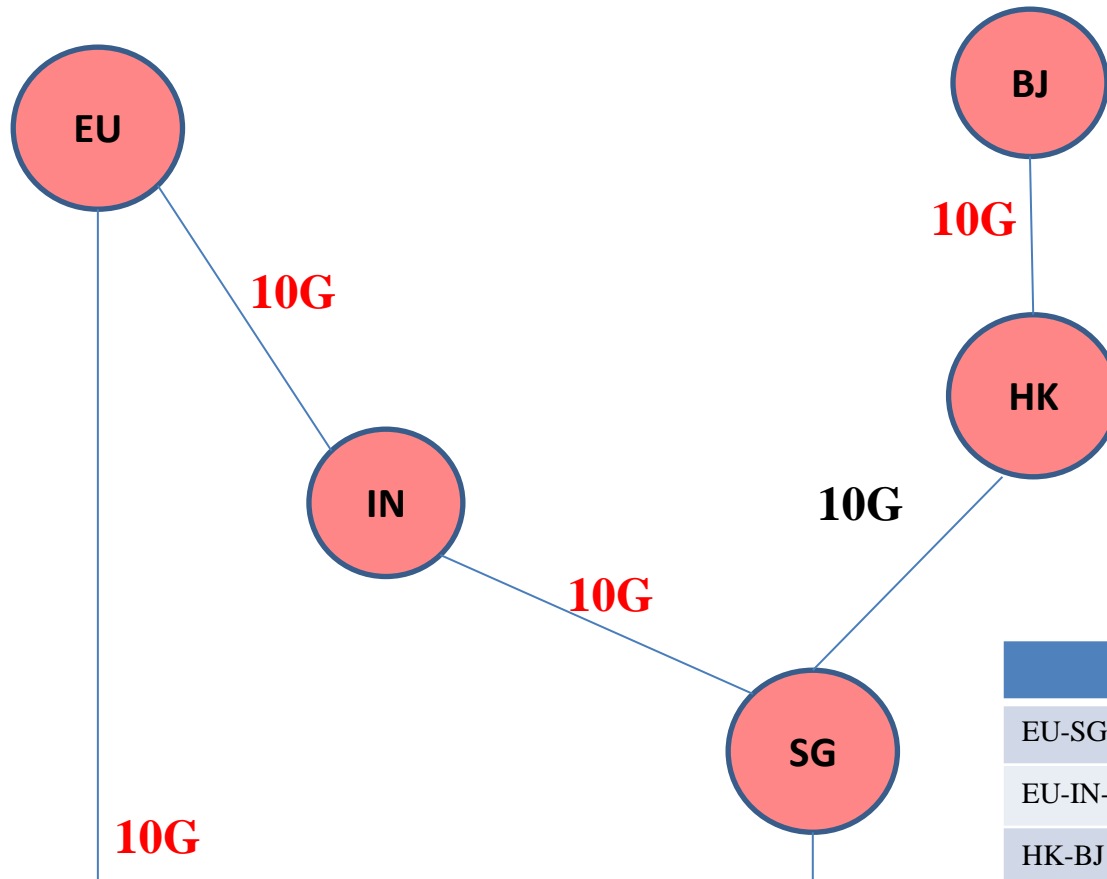

TABLE OF CONTENTS

1. Definition of TEIN
2. TEIN Networks
3. Status of LHCONE in TEIN
4. Other considerations

Daejeon, South Korea
23 September 2015

TEIN*CC
Patch Lee

1. TEIN – Definition

- **T – Trans**
 - **E – Eurasia**
 - **I – Information**
 - **N – Network**
-
- ✓ Connects 21 countries in Asia Pacific
 - ✓ Promotes collaborative efforts in the Research and Education (R&E) sector

2. TEIN – Network Viewpoint

#	COUNTRY	LINK	TEIN4	#	COUNTRY	LINK	TEIN4
1	Afghanistan	To GEANT	155M	13	Thailand	SG - TH	600M
2	*Bangladesh	IN – BD	45M	14	*Vietnam	HK - VN	622M
3	Bhutan	-	-	15	*Australia	SG - AU	2.5G
4	Cambodia	KH – VN	10M	16	China	BJ - HK	1G
5	*India	IN	10G	17	Hong Kong	HK	120M
6	*Indonesia	SG – ID	622M	18	Japan	SG-JP/HK-JP	10G/10G
7	*Laos	TH – LA	10M	19	Korea	HK-KR	10G(KOREN)
8	*Malaysia	HK – MY	622M	20	Singapore	SG	90M
9	*Nepal	IN – NP	45M	21	New Zealand	SG-NZ	100M
10	*Pakistan	SG – PK	1G	22	Taiwan	HK-TW	2.5G(ASGC)
11	*Philippines	HK - PH	1G	23	Myanmar	-	-
12	*Sri Lanka	IN – LK	45M	24	Mongolia	-	-

* Denotes the link is owned by TEIN*CC

2. TEIN – simplified view of Backbone

2. TEIN – future planned Backbone

LINK	RFS DATE
EU-SG 10G	OCT. 2015
EU-IN-SG 10G	TBA
HK-BJ 10G	DEC. 2015

3. TEIN – Status of LHCONE

- **BACKBONE**
 - ✓ Setup complete, ready for service
- **ACCESS NODE**
 - ✓ vrf encapsulation for Thailand under discussion

3. LINK setup between TEIN – KREONET(2015)

3. TEIN – next phase “Welcome on board”