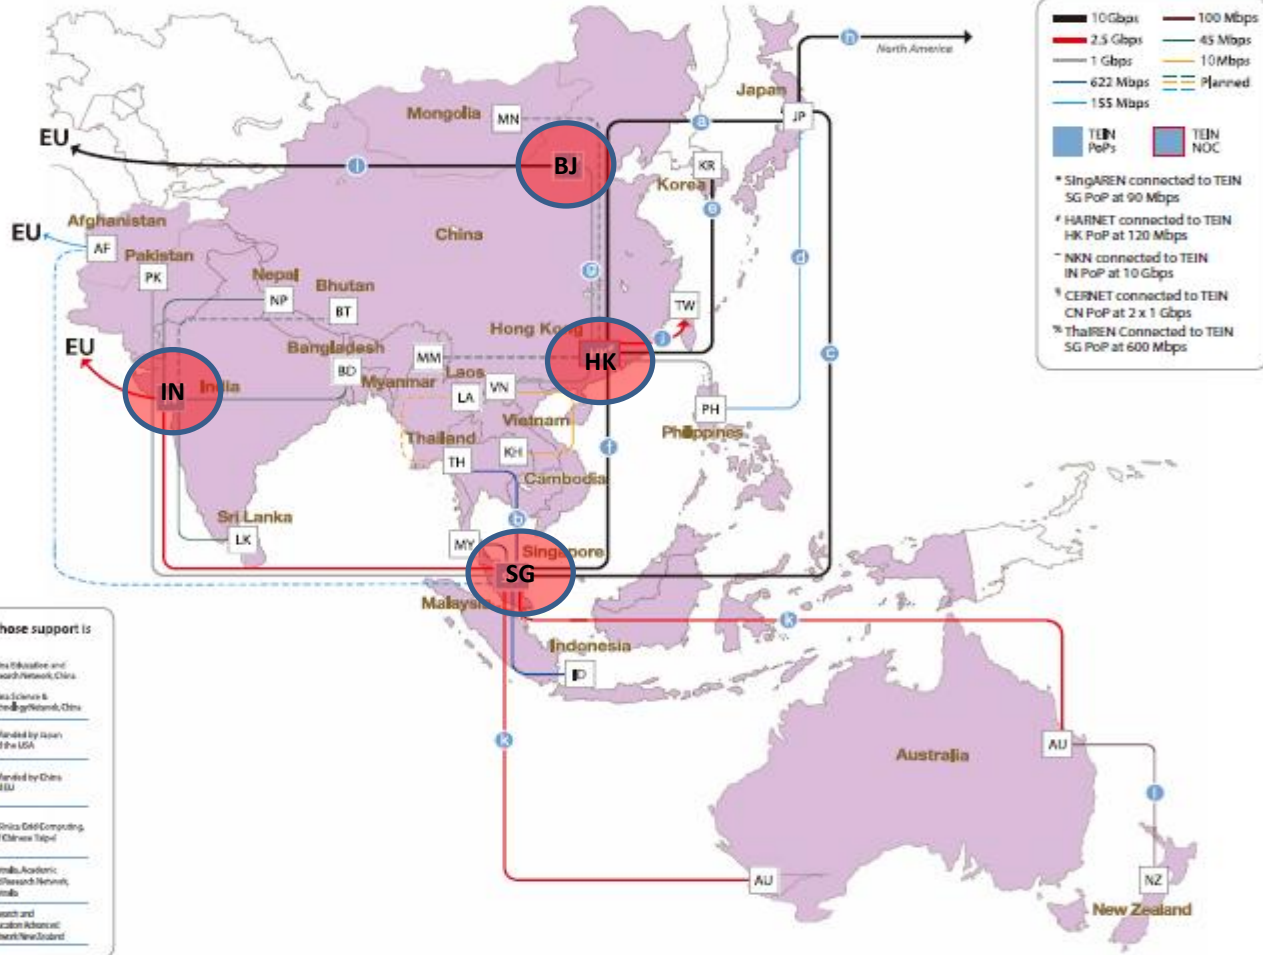

2. TEIN – Network viewpoint

Connecting Asia and Europe's Research and Education Communities

www.tein.asia

TEIN Project Partners

AF Afghanistan	ID Indonesia	NZ New Zealand
AU Australia	JP Japan	PK Pakistan
BD Bangladesh	KR Korea	PH Philippines
BT Bhutan	LA Laos	SG Singapore
CB Cambodia	MM Myanmar	SL Sri Lanka
CN China	MN Mongolia	TH Thailand
HK Hong Kong	MY Malaysia	TW Taiwan
IN India	NP Nepal	VN Vietnam

The following links are fully financed by the link owners whose support is gratefully acknowledged.

a NICT National Institute of Information and Communications, Japan	g CERNET China Education and Research Network, China
b NICT National Institute of Information and Communications, Japan	h TEMPNIC Data Science & Technology Network, China
c NIJ National Institute of Informatics, Japan	i ORIENT Data Science, Japan
d MARELIN Ministry of Agriculture, Forestry and Fisheries, Research Network, Japan	j ARCC Academic China Grid Computing, Republic of China Taipei
e NIA National Information Society Agency, South Korea	k AARNet Australia Academic and Research Network, Australia
f NIA National Information Society Agency, South Korea	l REANZ Research and Education Network, New Zealand

As of July 2015