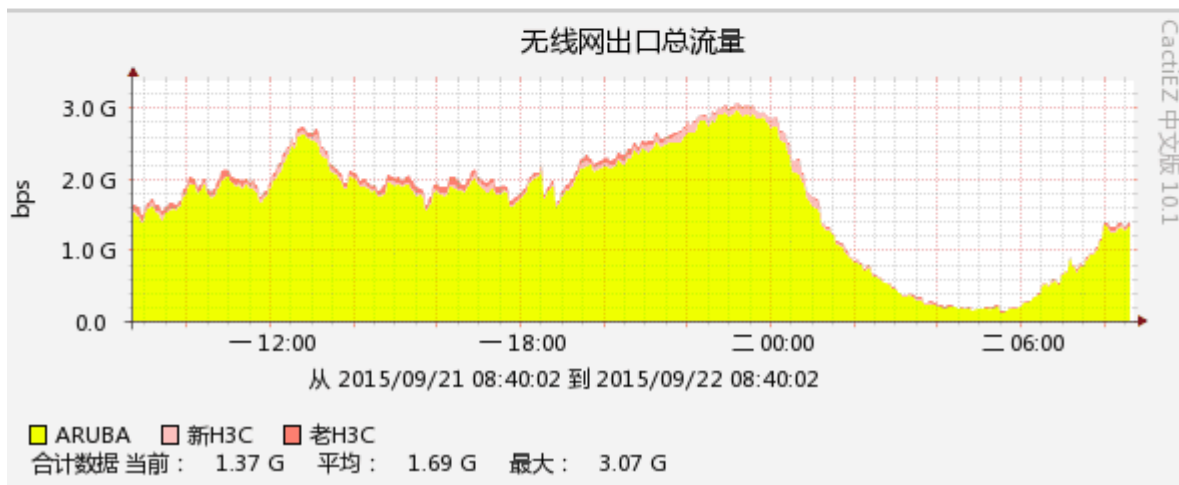

Network Traffic Statistics of one day in CCNU