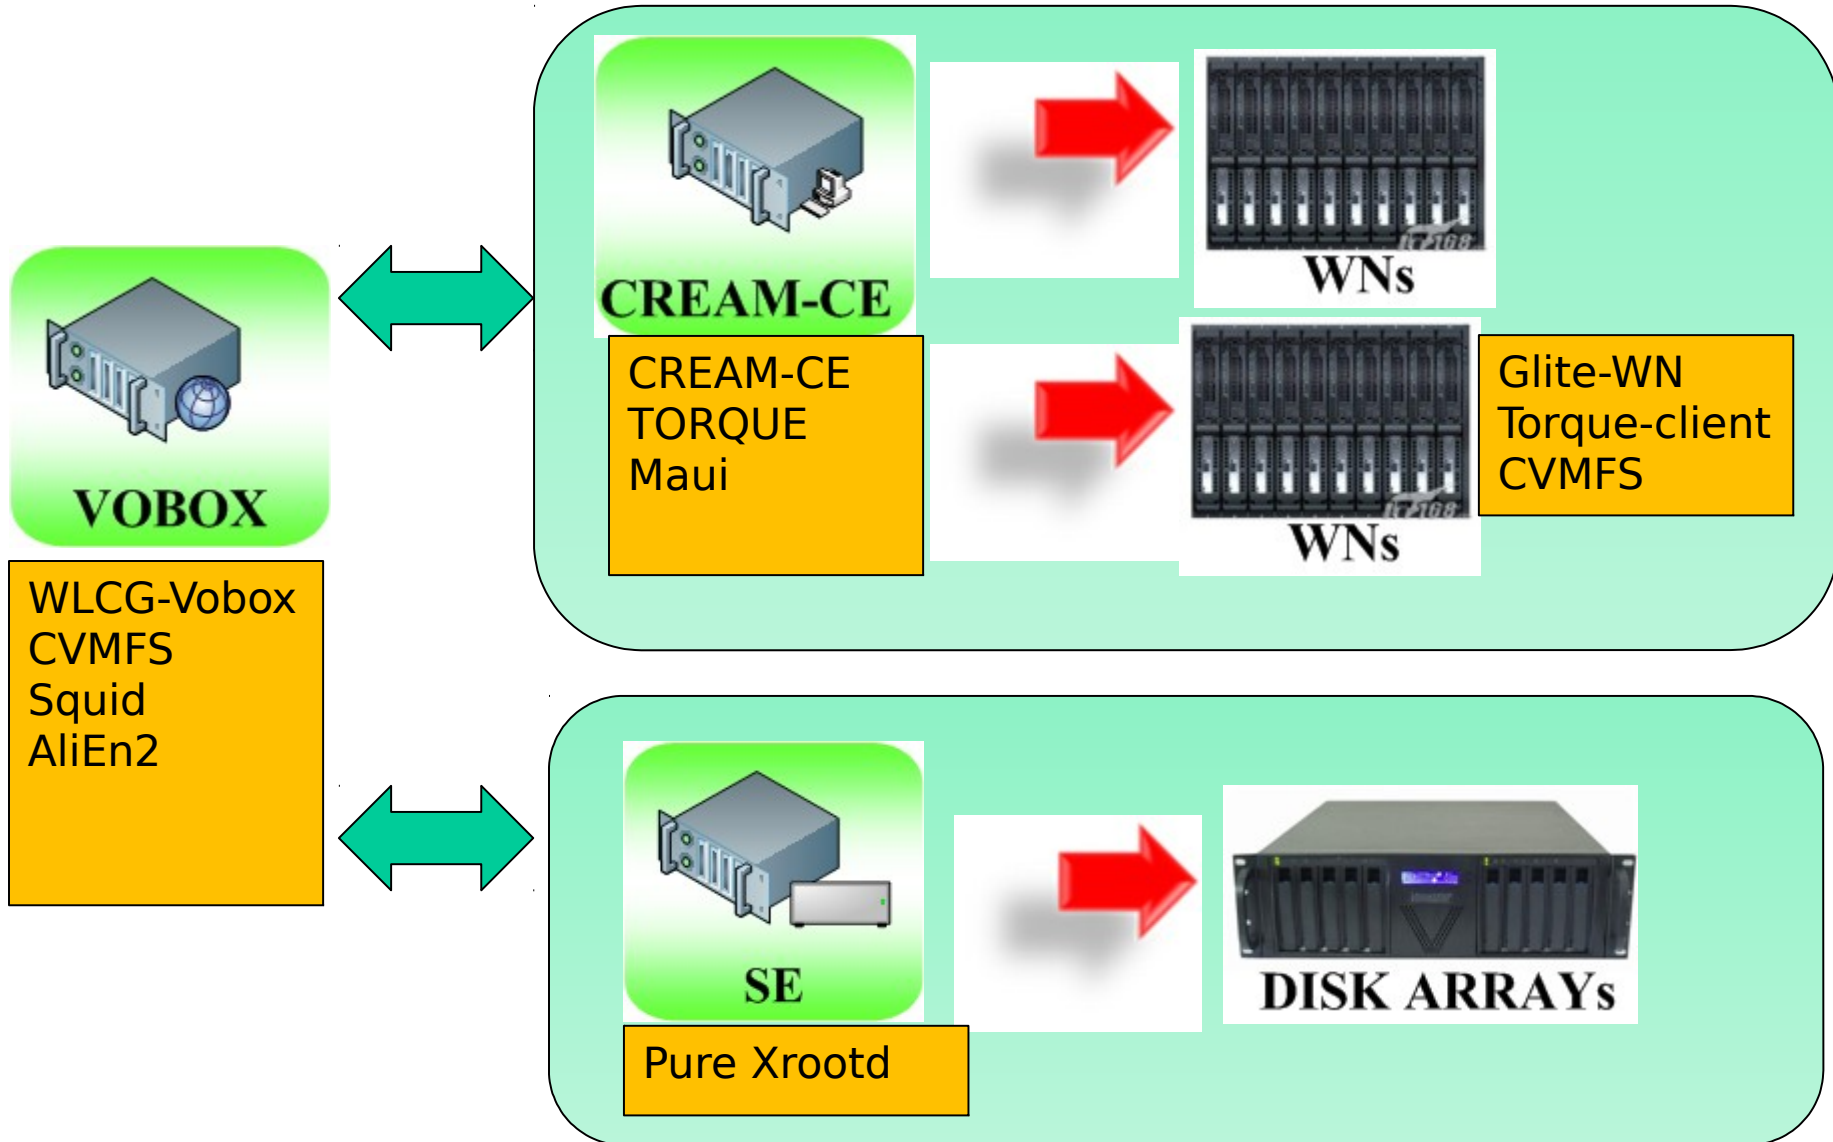

Softwares Deployment at Wuhan