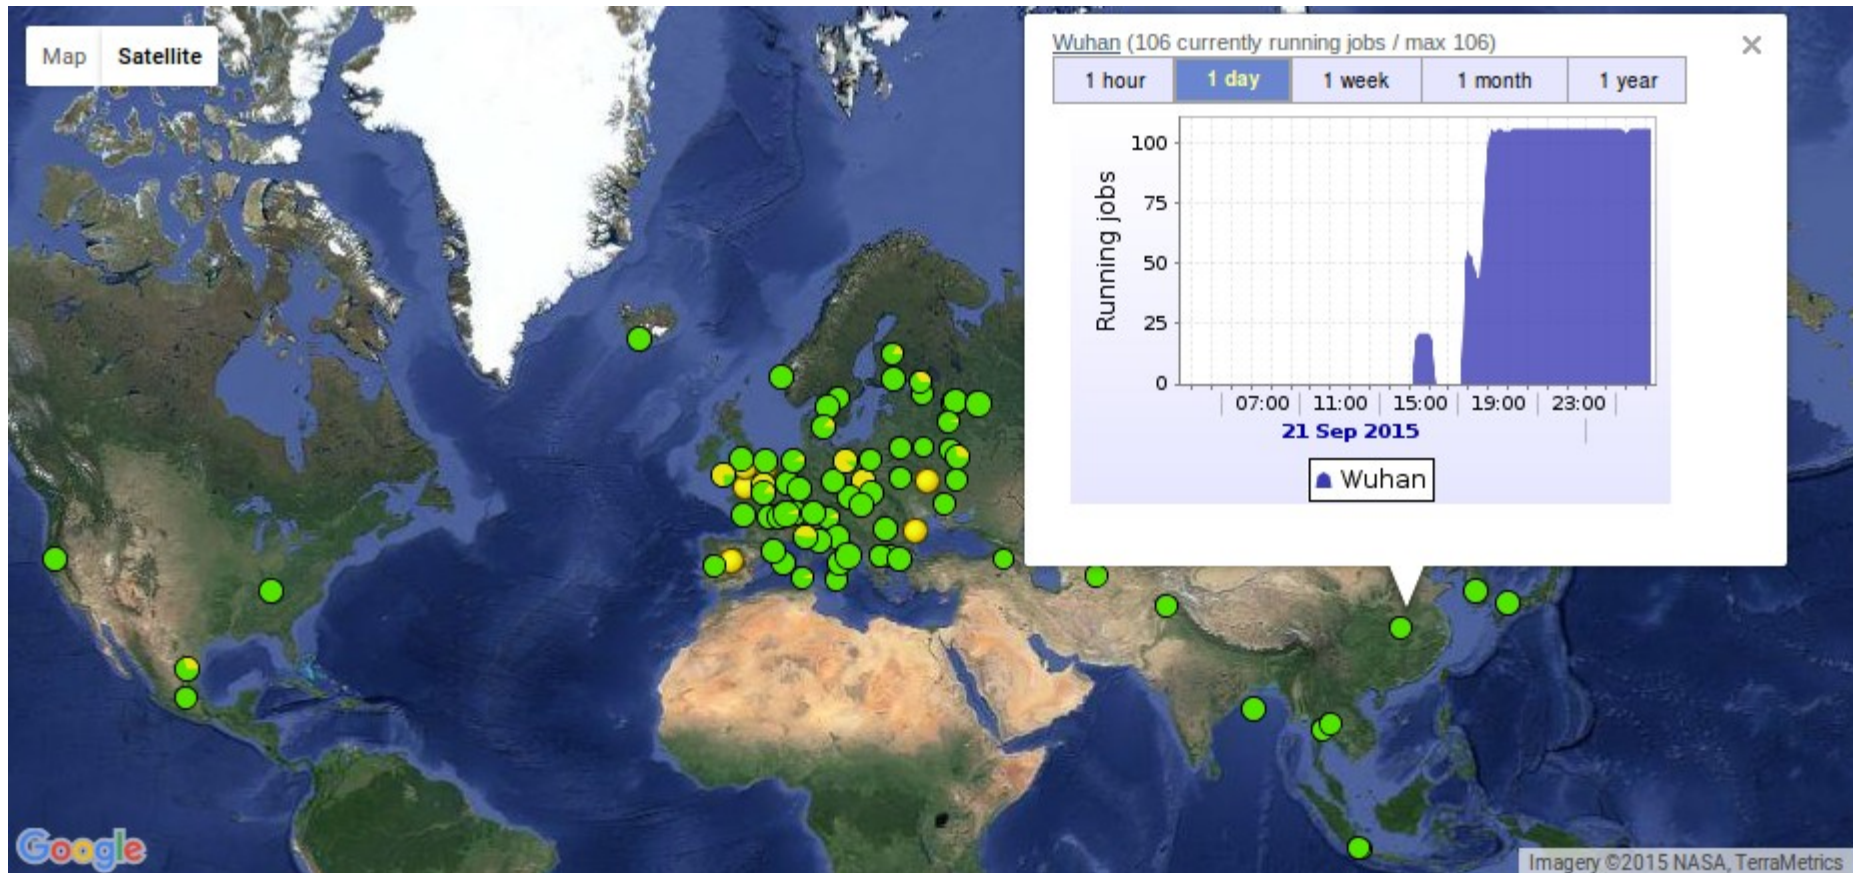

# Wuhan Site Report

Jianlin Zhu

Central China Normal University (CCNU)  
South-Central University for Nationalities(SCUEC)

Sep 21-25, ATCF2015/KISTI, Daejeon, South Korea

# Wuhan Site in MonALISA

Many Thanks to CERN and ALICE Collaboration for the excellent work!