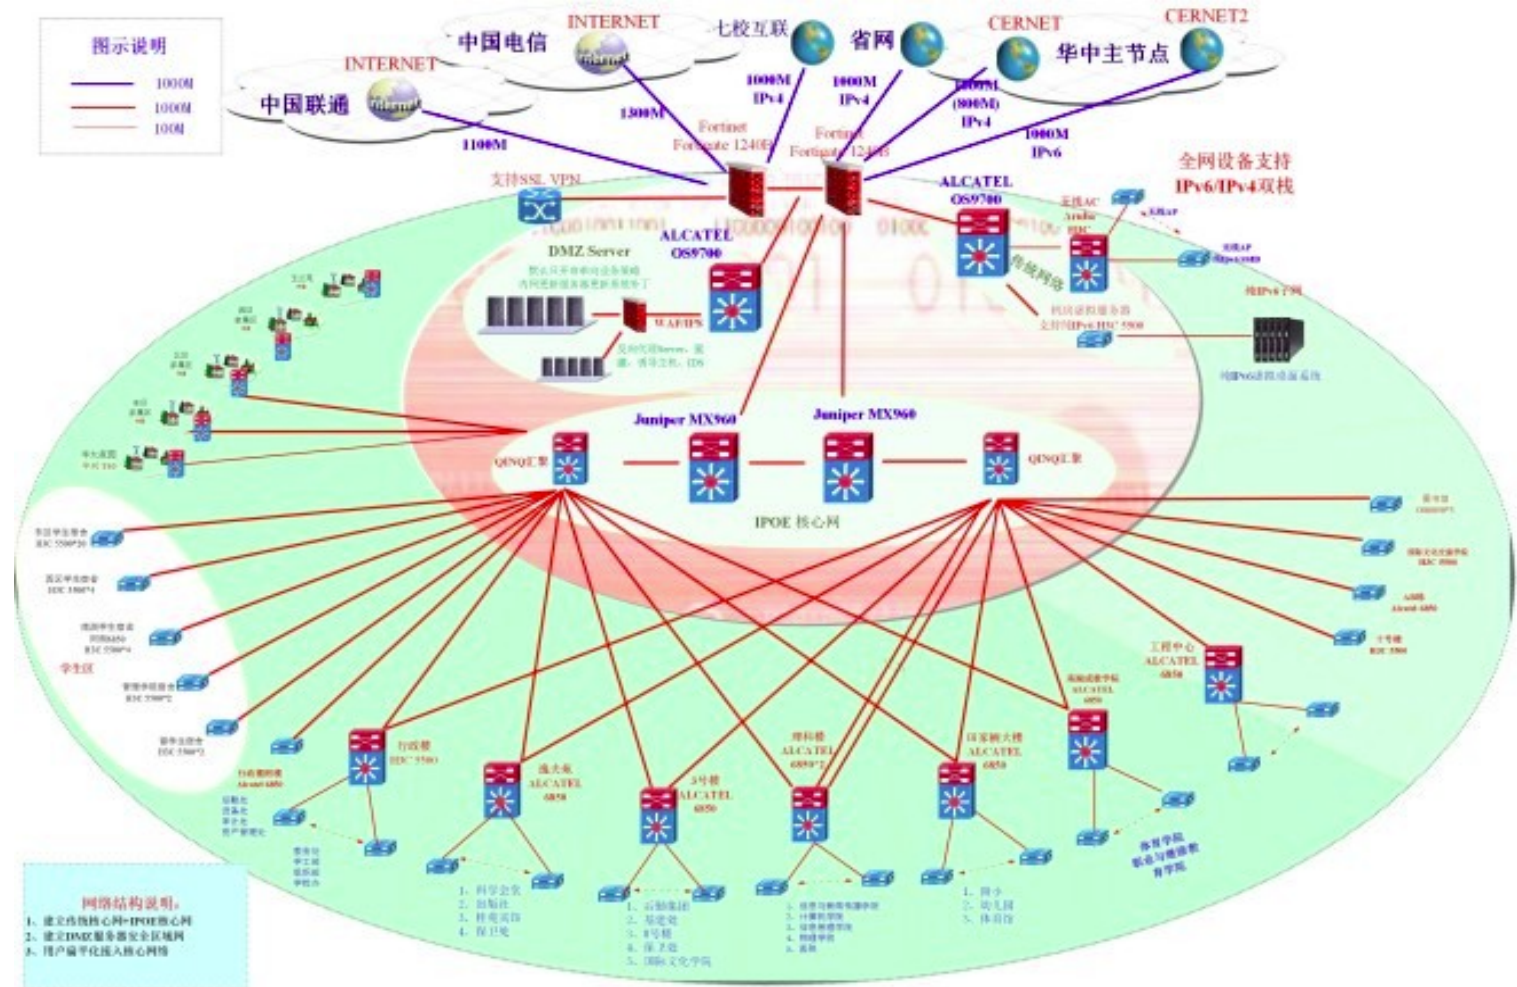

Network Topology of CCNU

华中师范大学校园网网络拓扑图