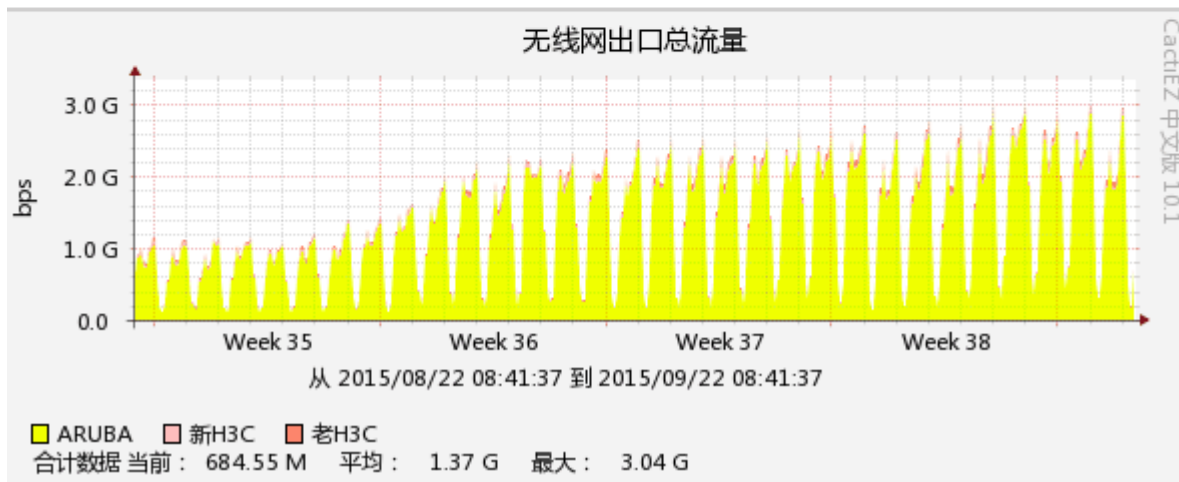

Network Traffic Statistics of one month in CCNU