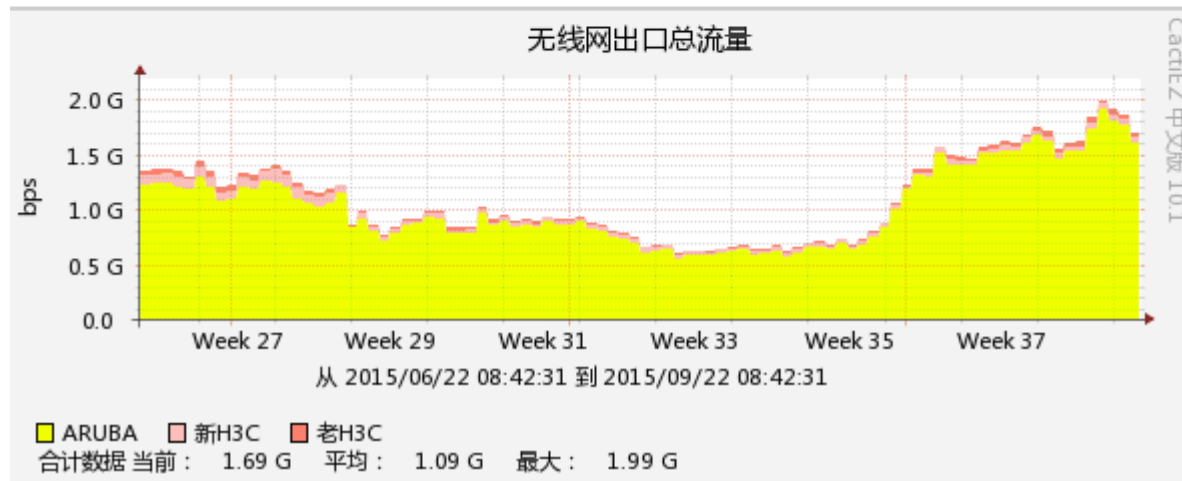

Network Traffic Statistics of 3 months in CCNU

Wuhan

Chart view »

IN from

No.	ID	Site	Speed (Mbps)	Hops	RTT (ms)	Streams
1.	1254138	GSI-SGE	58.72			1
2.	1254190	NERSC	58.61			1
3.	1610123	KISTI-CREAM	16.78			1
4.	917325	UCT_CERN_RC	10.24	27	474.07	1
5.	1610208	RAL	8.38			1
6.	664669	GSI-SCLAB	3.60			1
7.	633953	Dortmund	3.07			1
8.	2282833	Altaria				1
9.	2282134	Athens				1
10.	2282550	Bandung				1
11.	2282433	Bari				1
12.	2282389	Birmingham				1
13.	2282547	BITP				1
14.	2282617	BITP_ARC				1
15.	1610529	Bologna				1
16.	2282108	Bratislava				1
17.	2282797	Cagliari				1
18.	2282699	Catania				1
19.	2282501	Catania-VF				1
20.	2282038	CCIN2P3				1
21.	2282285	CERN-AURORA				1
22.	2282800	CERN-TRITON				1
23.	2282609	CERN-ZENITH				1
24.	2285378	Cibinong				1
25.	2282017	Clermont				1
26.	2282791	CNAF				1
27.	2282377	COMSATS				1
28.	2281901	CSC				1
29.	2282390	Cyfronet				1

OUT to

No.	ID	Site	Speed (Mbps)	Hops	RTT (ms)	Streams
1.	2282010	KISTI_GSDC	486.57	16	92.95	1
2.	1609868	Bologna	100.67	23	222.94	1
3.	2282172	GSI	100.67			1
4.	1610333	KISTI-CREAM	100.67	20	78.20	1
5.	2282267	Poznan	92.28			1
6.	2282862	SARA	92.28	20	288.40	1
7.	2282910	Birmingham	83.89			1
8.	2282213	SUT	83.89	19	123.86	1
9.	2282169	Catania-VF	67.11	26	360.94	1
10.	2281995	ISS	67.11			1
11.	2283174	Prague	67.11	23	390.80	1
12.	2281966	SNIC	67.11	29	373.07	1
13.	2282851	TriGrid_Catania	67.11	22	614.93	1
14.	2283020	GRIF_IPNO	50.33			1
15.	2282229	Kosice	50.33			1
16.	2269993	LLNL	50.33	17	179.92	1
17.	1610931	RAL	50.33			1
18.	2283277	Grenoble	41.95			1
19.	2282818	GRIF_IRFU	41.95	23	400.29	1
20.	2283071	Kolkata-CREAM	41.95	24	422.44	1
21.	2282925	Oxford	41.95	22	224.65	1
22.	2282164	UNAM	41.95	22	345.29	1
23.	2282110	UNAM_T1	41.95	19	332.29	1
24.	2282453	BITP_ARC	33.56	26	357.46	1
25.	2282197	Cagliari	33.56	21	323.63	1
26.	2282619	Catania	33.56	22	356.50	1
27.	2282602	HIP	33.56	27	407.77	1
28.	2281796	CNAF	25.17	22	384.54	1
29.	2282220	COMSATS	25.17	21	326.91	1