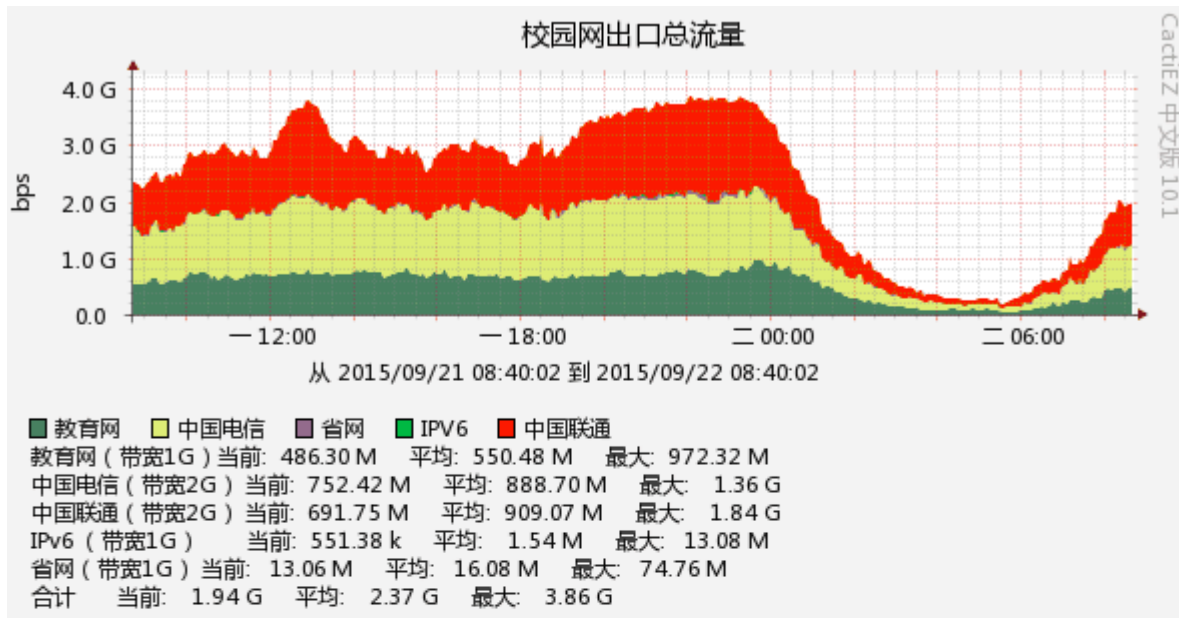

Network Traffic Statistics of one day in CCNU