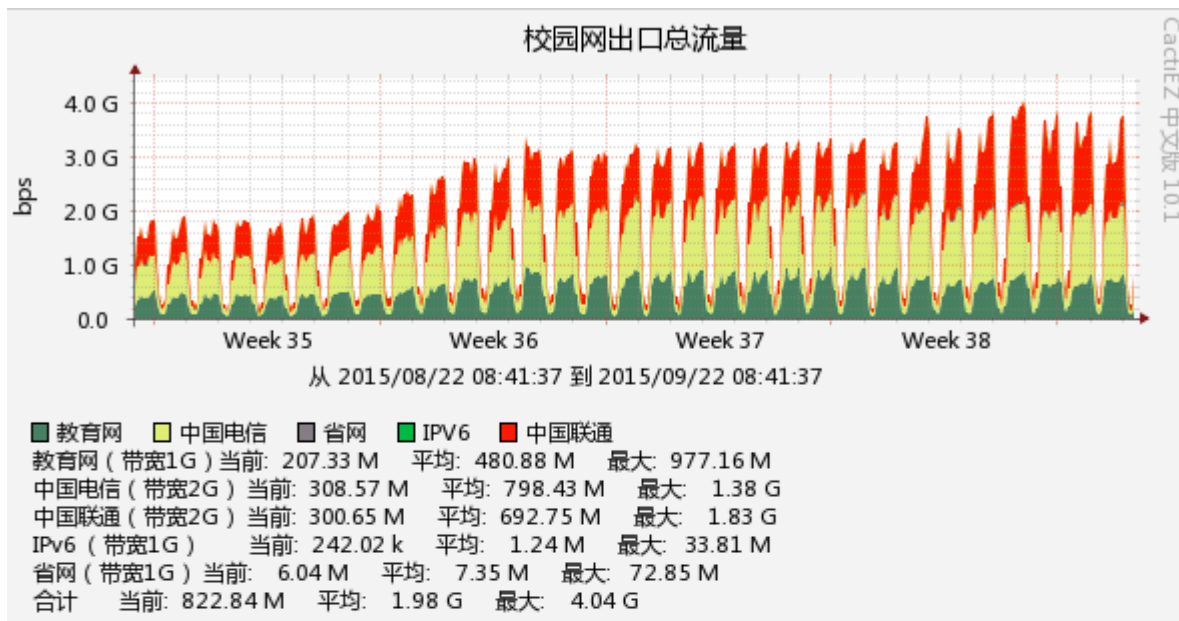

Network Traffic Statistics of one month in CCNU