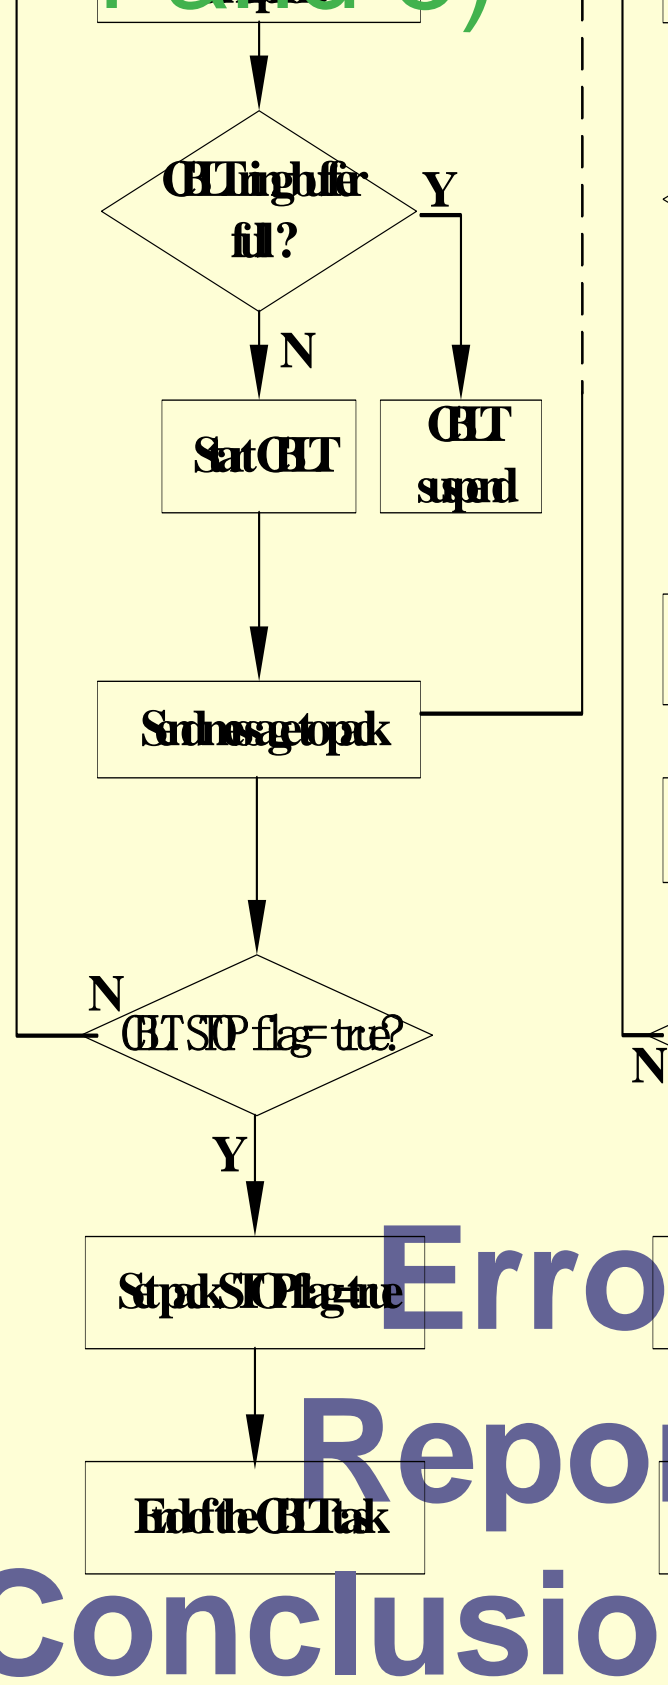

system.

m and

EE module

control the

m FEE

t
correlative

Error
Report
Conclusion

-The DP@ib
defenete soe o
systems that
-Subvise por