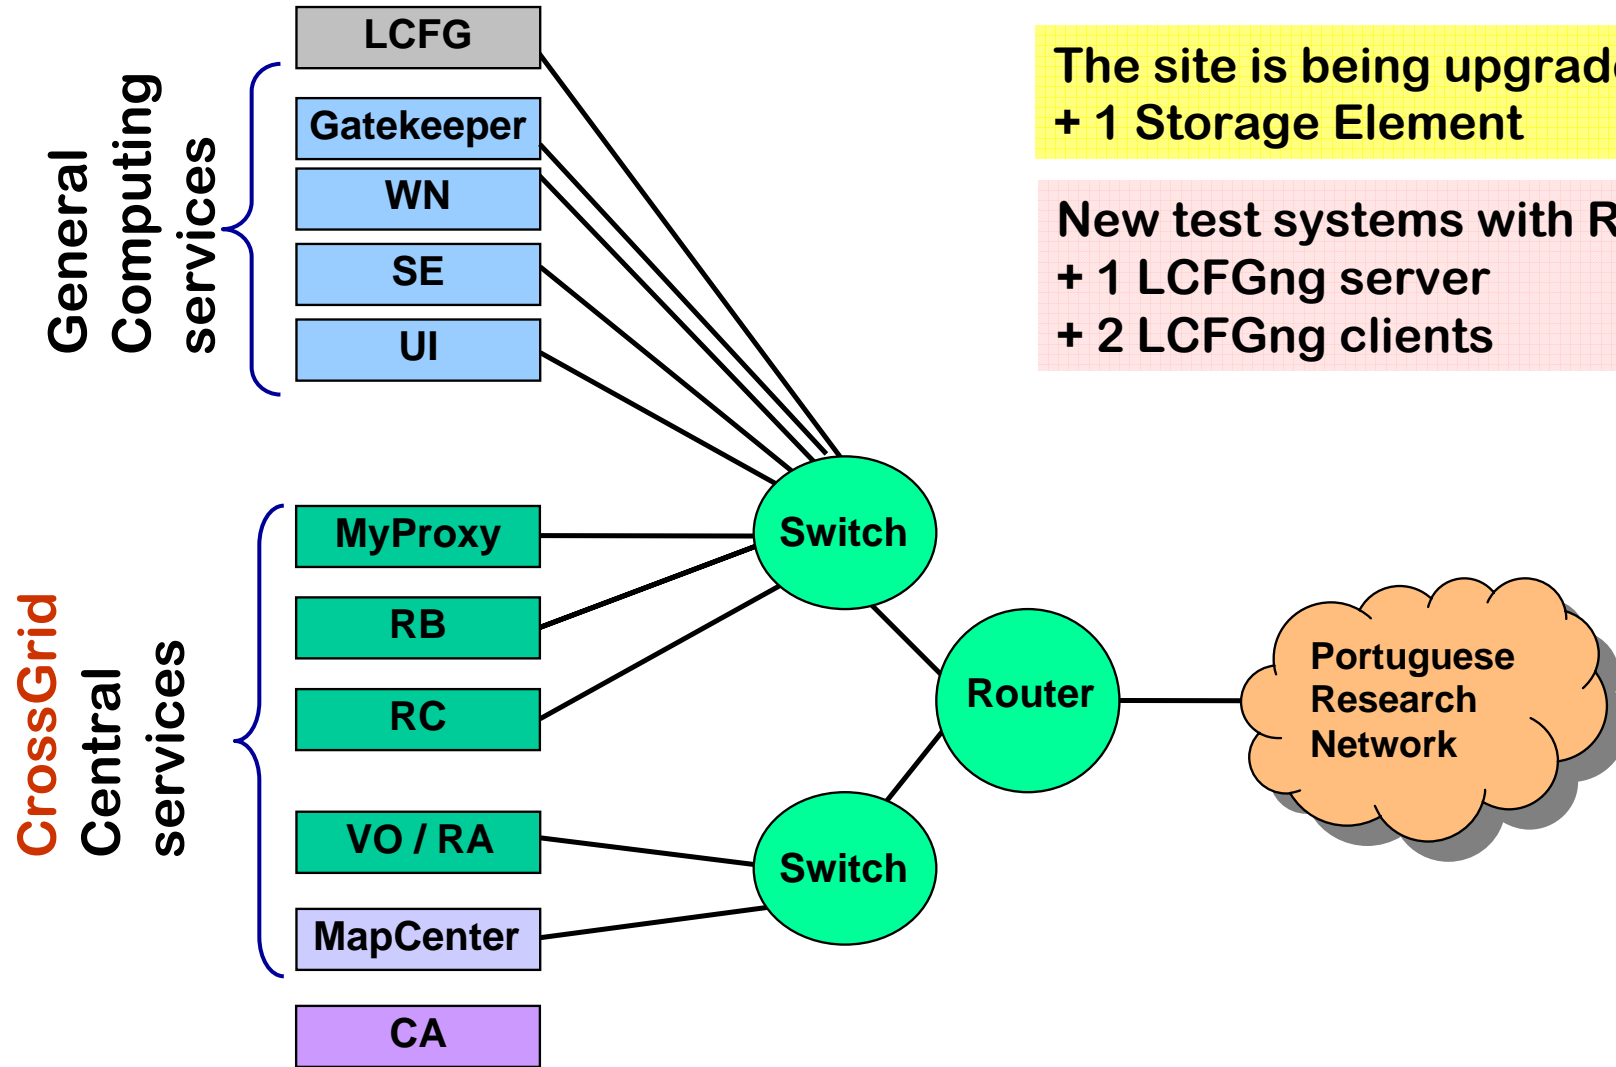

The LIP Grid site (1)

- LIP is involved in both CrossGrid and DataGrid projects.
- The LIP site is running EDG 1.2.2.
- The LIP site will be involved in the IST demo.

| | |
|------------------|-----------------------------|
| Ingrid01.lip.pt | LCFG installation server |
| Ingrid02.lip.pt | Gatekeeper |
| Ingrid03.lip.pt | Storage Element |
| Ingrid04.lip.pt | Worker node |
| Ingrid05.lip.pt | User interface |
| Ingrid06.lip.pt | Crossgrid Resource Broker |
| Ingrid07.lip.pt | CrossGrid MyProxy server |
| Ingrid08.lip.pt | CrossGrid Replica Catalogue |
| grid-vo.lip.pt | CrossGrid VO server |
| mapcenter.lip.pt | CrossGrid Mapcenter |

The LIP Grid site (2)

The site is being upgraded:
+ 1 Storage Element

New test systems with RH 7.2
+ 1 LCFGng server
+ 2 LCFGng clients