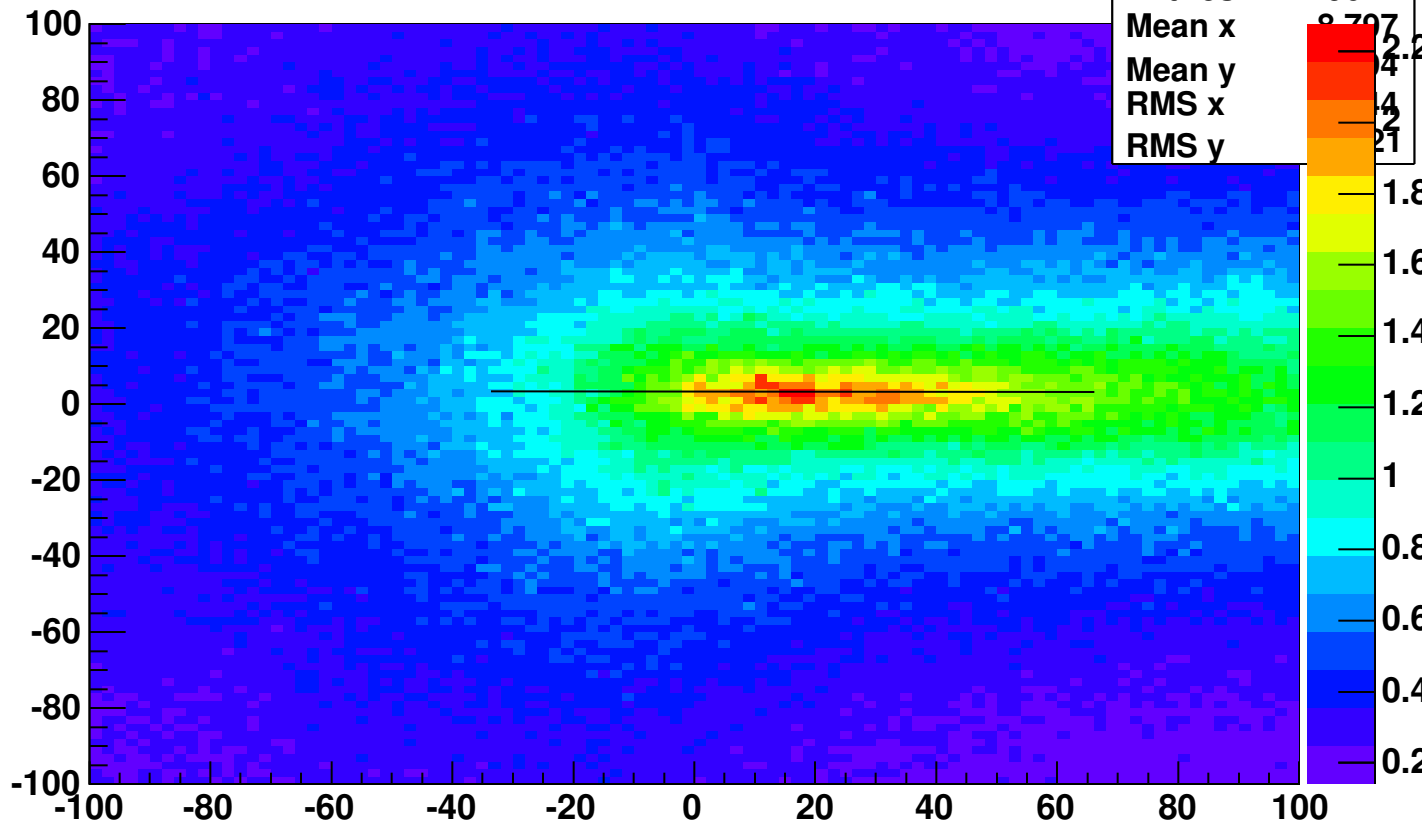

ima_XZ

BackProjection3D_XZ	
Entries	49614
Mean x	8.797
Mean y	2.2
RMS x	44
RMS y	21