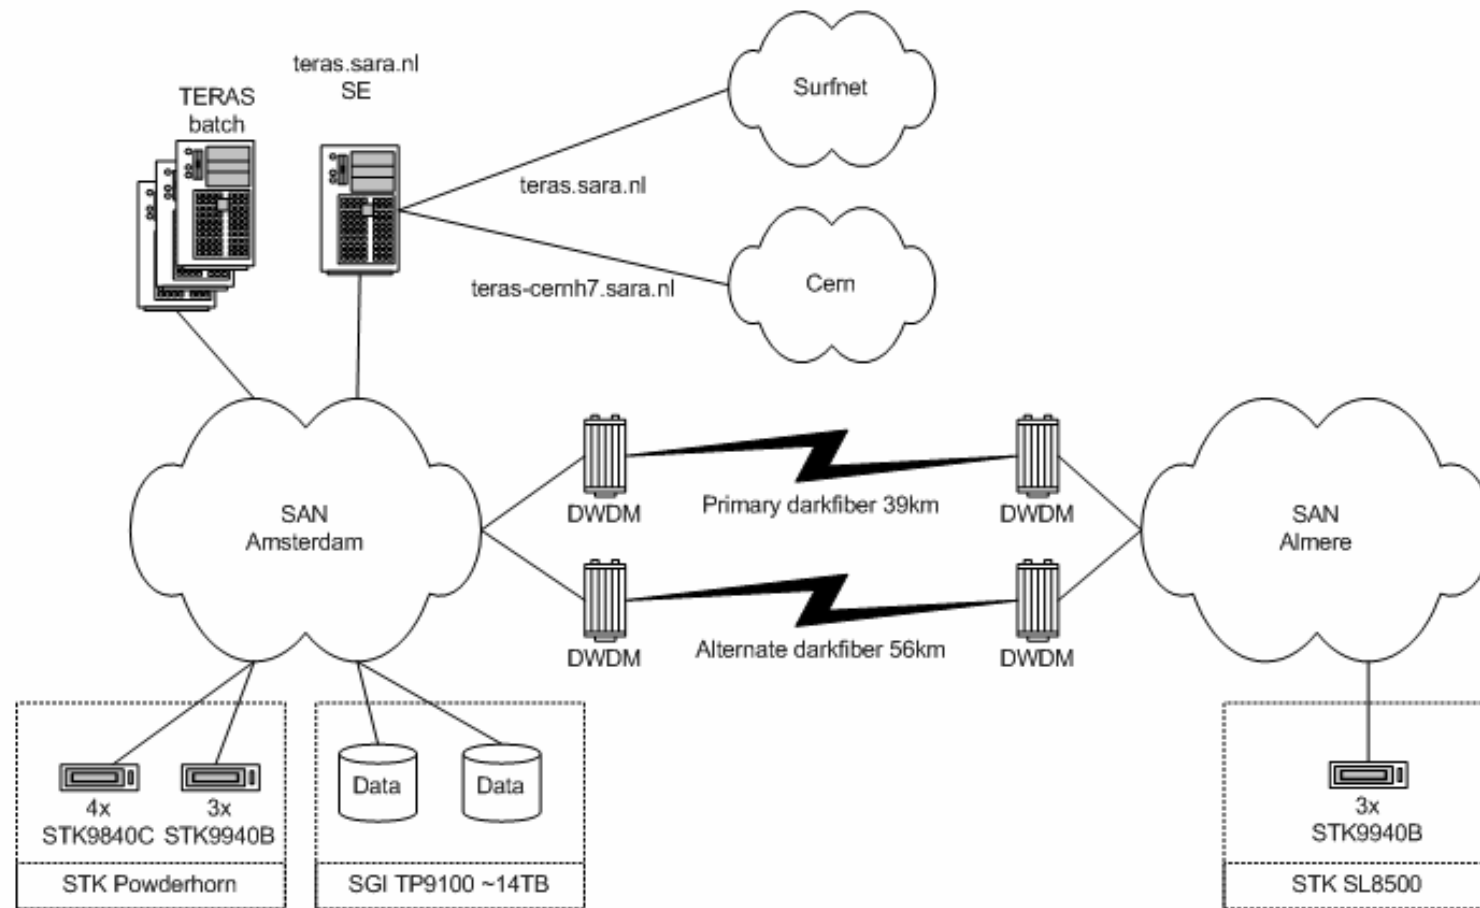

SARA setup

Jules Wolfrat
Mark van de Sanden
Pieter de Boer
SARA

SGI Origin 3800

- Mass Storage facilities offered as part of the national supercomputer services

SGI/Intel Altix 3700

- Currently two systems, an SGI Origin3800 with 1024 MIPS CPUs and SGI ALTIX system with 416 Itanium CPUs

- Tape library with capacity of 1.2 PByte

- To be placed soon second tape library starting with 250TB capacity (at Almere). Can grow to 60PB!

SL8500

Overview Storage Element TERAS

- SGI Origin3800
 - 32x R14k mips 500 MHz, 1GB/processor
 - TERAS Interactive node and Grid SE
 - Mass Storage environment
 - ▶ SGI TP9100, 14 TB RAID5, FC-based
 - ▶ CXFS SAN shared file system
 - Home file systems
 - Grid SE file system = Robust Data Challenge FS
 - > max 400 MB/s
 - Batch scratch file systems
 - ▶ DMF/TMF Hierarchical Storage Management
 - Transparent data migration to tape
 - Home file systems
 - Grid SE file system