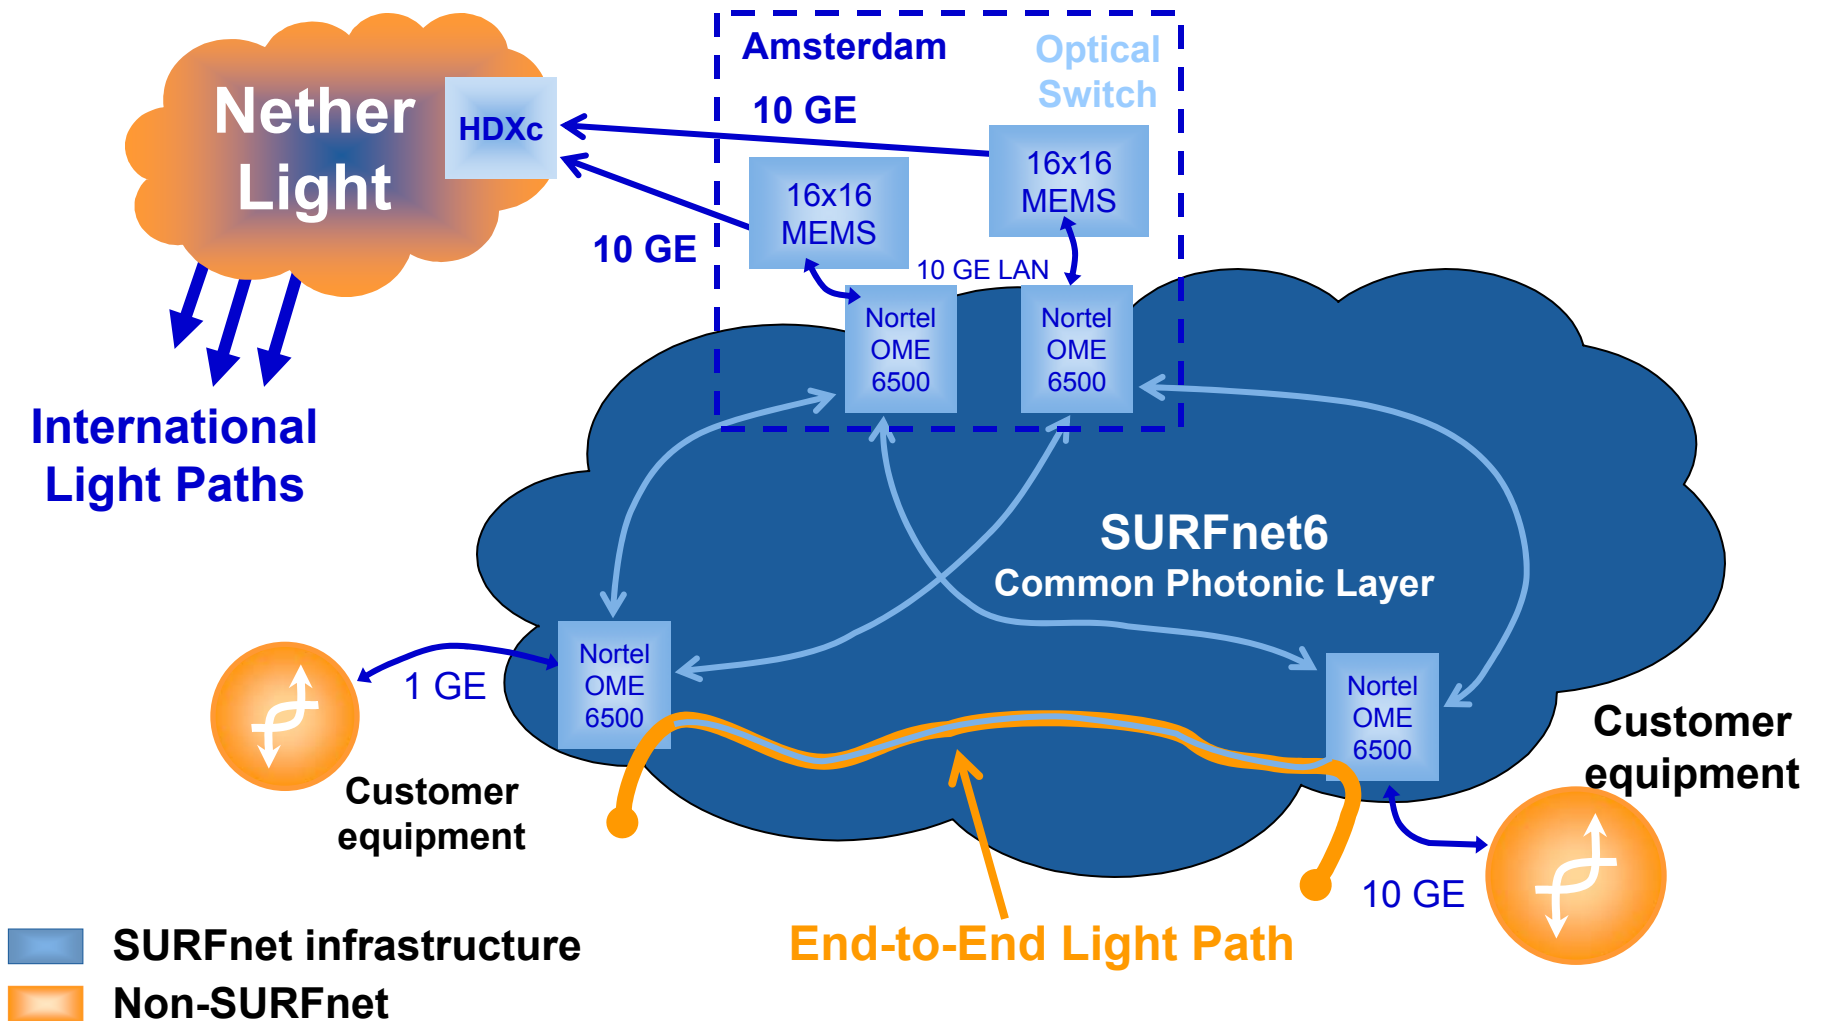

SURFnet6: IP Services

- **IPv4 and IPv6 connectivity**
 - Unicast
 - Multicast
- **1 and 10 Gigabit Ethernet connections**
- **Small routed IP core in Amsterdam at two separate locations**
- **Congestion-free via overprovisioning**
- **Resilient**

SURFnet6: IP network implementation

SURFnet6: Light Path Provisioning

- **Lambdas form an excellent basis for IP networking**
- **Enables users or applications to create layer 1/2 end-to-end Light Paths**
- **Provides excellent quality on point-to-point connections at very high speed (1-10G)**
- **Light Paths aren't constrained by traditional framing, routing, and transport protocols**
- **Lambdas are becoming an integral part of scientific instruments**
- **Enables creation of Optical Private Networks (OPN)**

SURFnet6: Light Path Provisioning implementation

Common Photonic Layer (CPL) in SURFnet6

Subnetwork 1: Green

Groningen1 PoP infrastructure

Optical Private Network (OPN): WUR

NetherLight: Open Optical Exchange