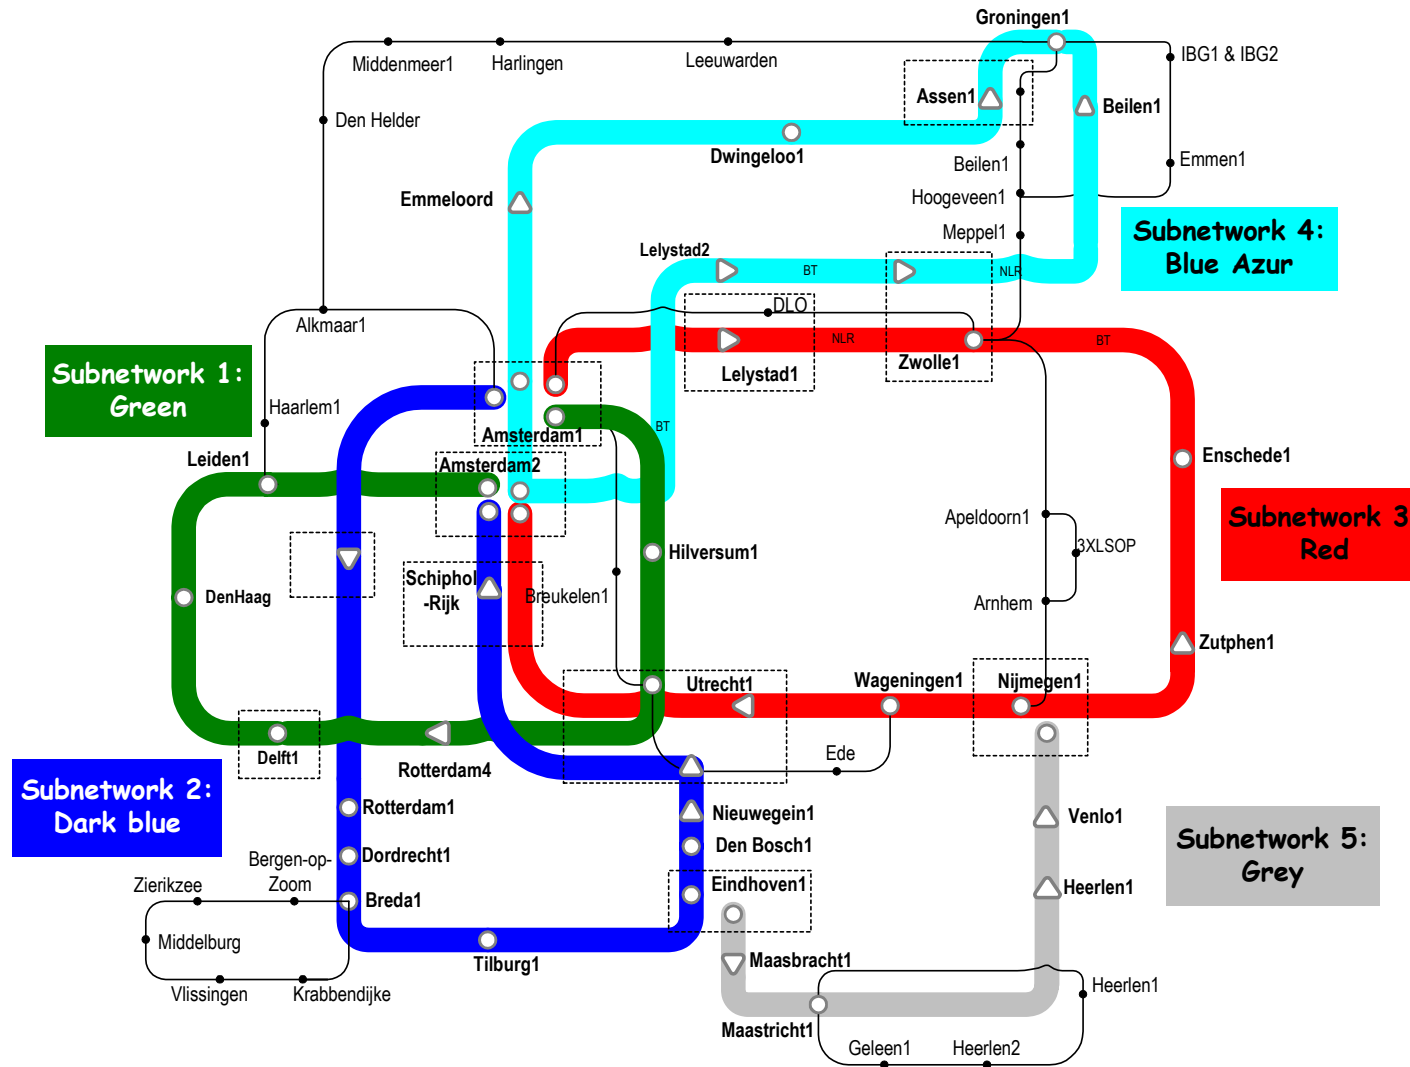

SURFnet6: IP Services

- **IPv4 and IPv6 connectivity**
 - Unicast
 - Multicast
- **1 and 10 Gigabit Ethernet connections**
- **Small routed IP core in Amsterdam at two separate locations**
- **Congestion-free via overprovisioning**
- **Resilient**

SURFnet6: IP network implementation

SURFnet6: Light Path Provisioning

- **Lambdas form an excellent basis for IP networking**
- **Enables users or applications to create layer 1/2 end-to-end Light Paths**
- **Provides excellent quality on point-to-point connections at very high speed (1-10G)**
- **Light Paths aren't constrained by traditional framing, routing, and transport protocols**
- **Lambdas are becoming an integral part of scientific instruments**
- **Enables creation of Optical Private Networks (OPN)**

SURFnet6: Light Path Provisioning implementation

Common Photonic Layer (CPL) in SURFnet6

Subnetwork 1: Green

Groningen1 PoP infrastructure

Optical Private Network (OPN): WUR

NetherLight: Open Optical Exchange