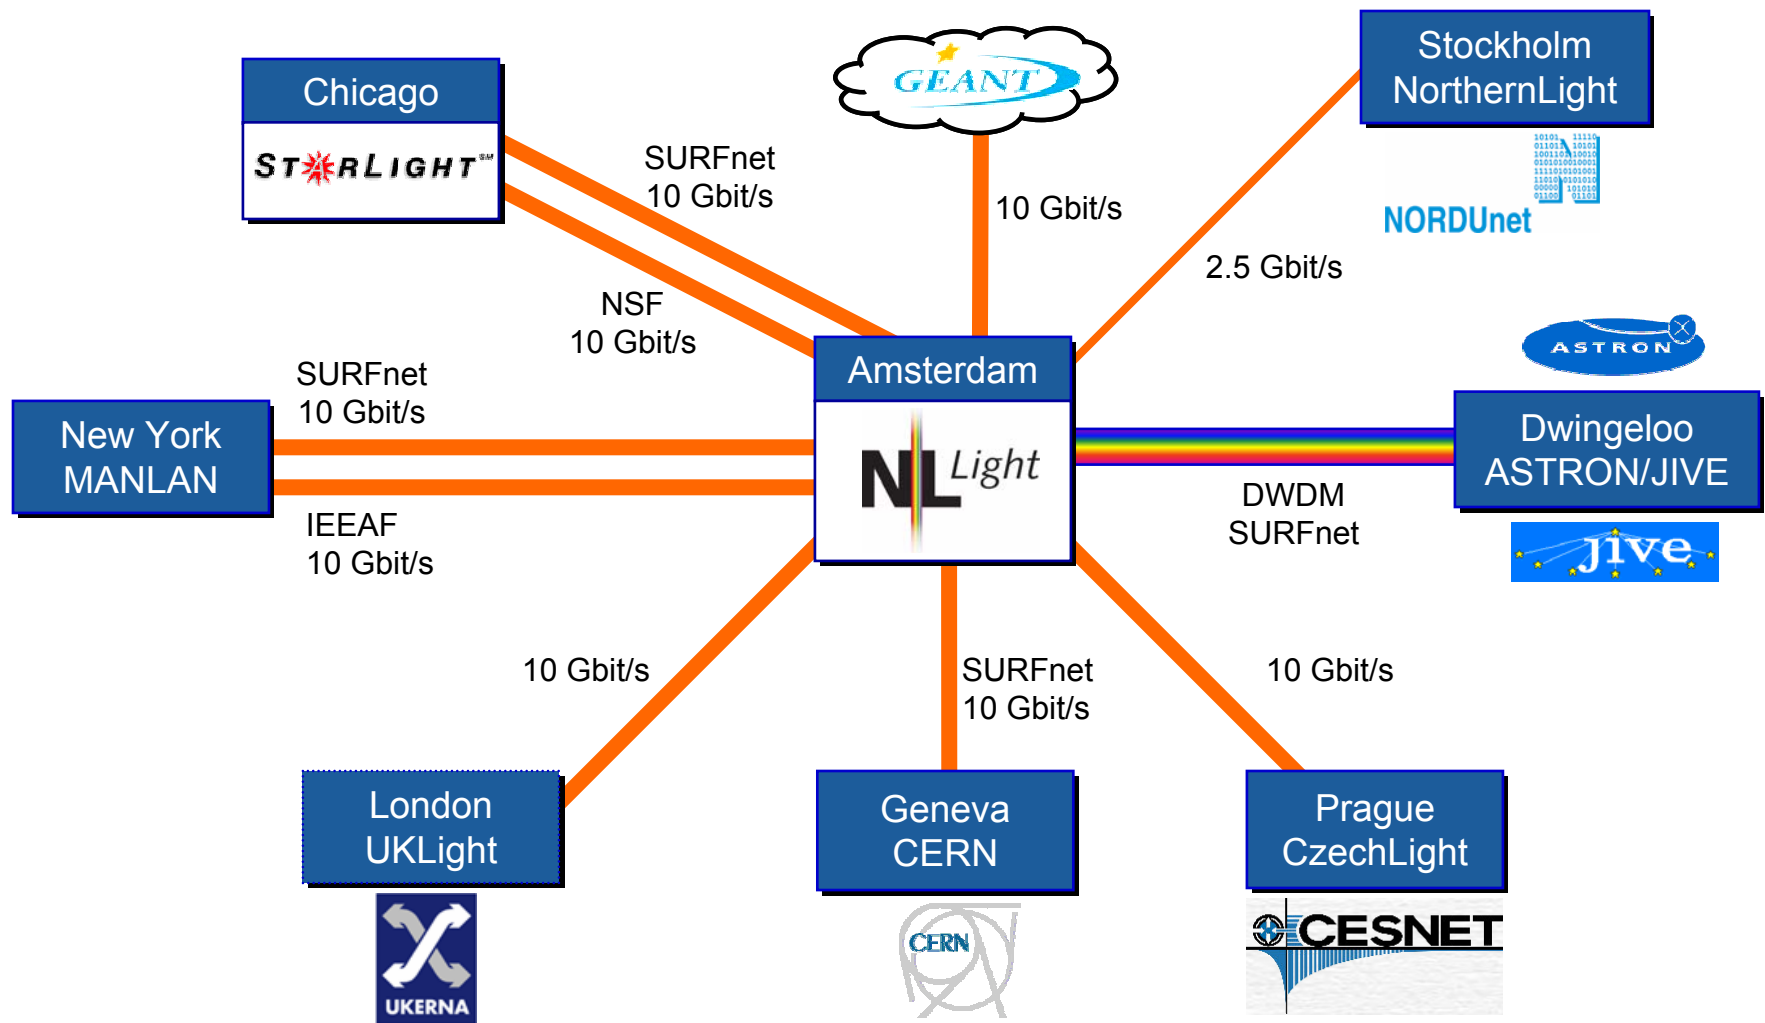

SURFnet6: IP network implementation

SURFnet6: Light Path Provisioning

- **Lambdas form an excellent basis for IP networking**
- **Enables users or applications to create layer 1/2 end-to-end Light Paths**
- **Provides excellent quality on point-to-point connections at very high speed (1-10G)**
- **Light Paths aren't constrained by traditional framing, routing, and transport protocols**
- **Lambdas are becoming an integral part of scientific instruments**
- **Enables creation of Optical Private Networks (OPN)**

SURFnet6: Light Path Provisioning implementation

Common Photonic Layer (CPL) in SURFnet6

Subnetwork 1: Green

Groningen1 PoP infrastructure

Optical Private Network (OPN): WUR

NetherLight: Open Optical Exchange

- **Open Optical Exchange in Amsterdam**
 - Operational since January 2002
 - Built and operated by SURFnet
 - **Nortel Networks HDXc at the centre**
 - **Full duplex 640G non-blocking cross-connect capability**
 - **GE grooming, GE switch for access to clusters**
-
- **Experiments with light path provisioning in a multi-domain environment**

NetherLight 2004

GLIF: Global Lambda Integrated Facility

- **Established at the 3rd LambdaGrid Workshop, August 2003 in Reykjavik, Iceland**
- **Collaborative initiative among worldwide NRENs, institutions and their users**
- **A world-scale Lambda-based Laboratory for application and middleware development**