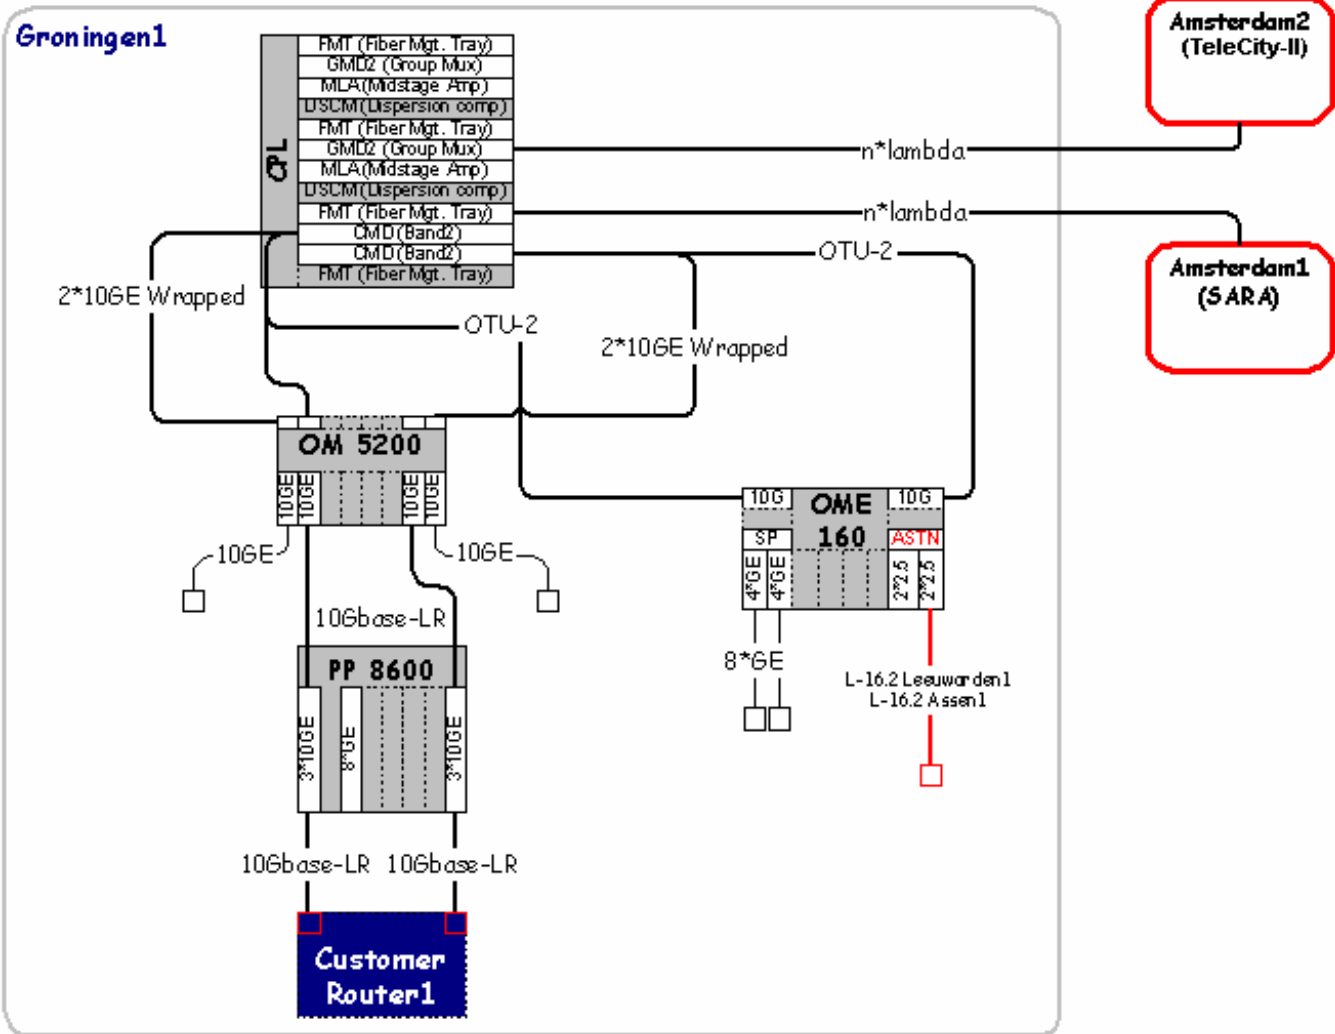

SURFnet6: IP network implementation

SURFnet6: Light Path Provisioning

- **Lambdas form an excellent basis for IP networking**
- **Enables users or applications to create layer 1/2 end-to-end Light Paths**
- **Provides excellent quality on point-to-point connections at very high speed (1-10G)**
- **Light Paths aren't constrained by traditional framing, routing, and transport protocols**
- **Lambdas are becoming an integral part of scientific instruments**
- **Enables creation of Optical Private Networks (OPN)**

SURFnet6: Light Path Provisioning implementation

Common Photonic Layer (CPL) in SURFnet6

Subnetwork 1: Green

Groningen1 PoP infrastructure

Optical Private Network (OPN): WUR

NetherLight: Open Optical Exchange