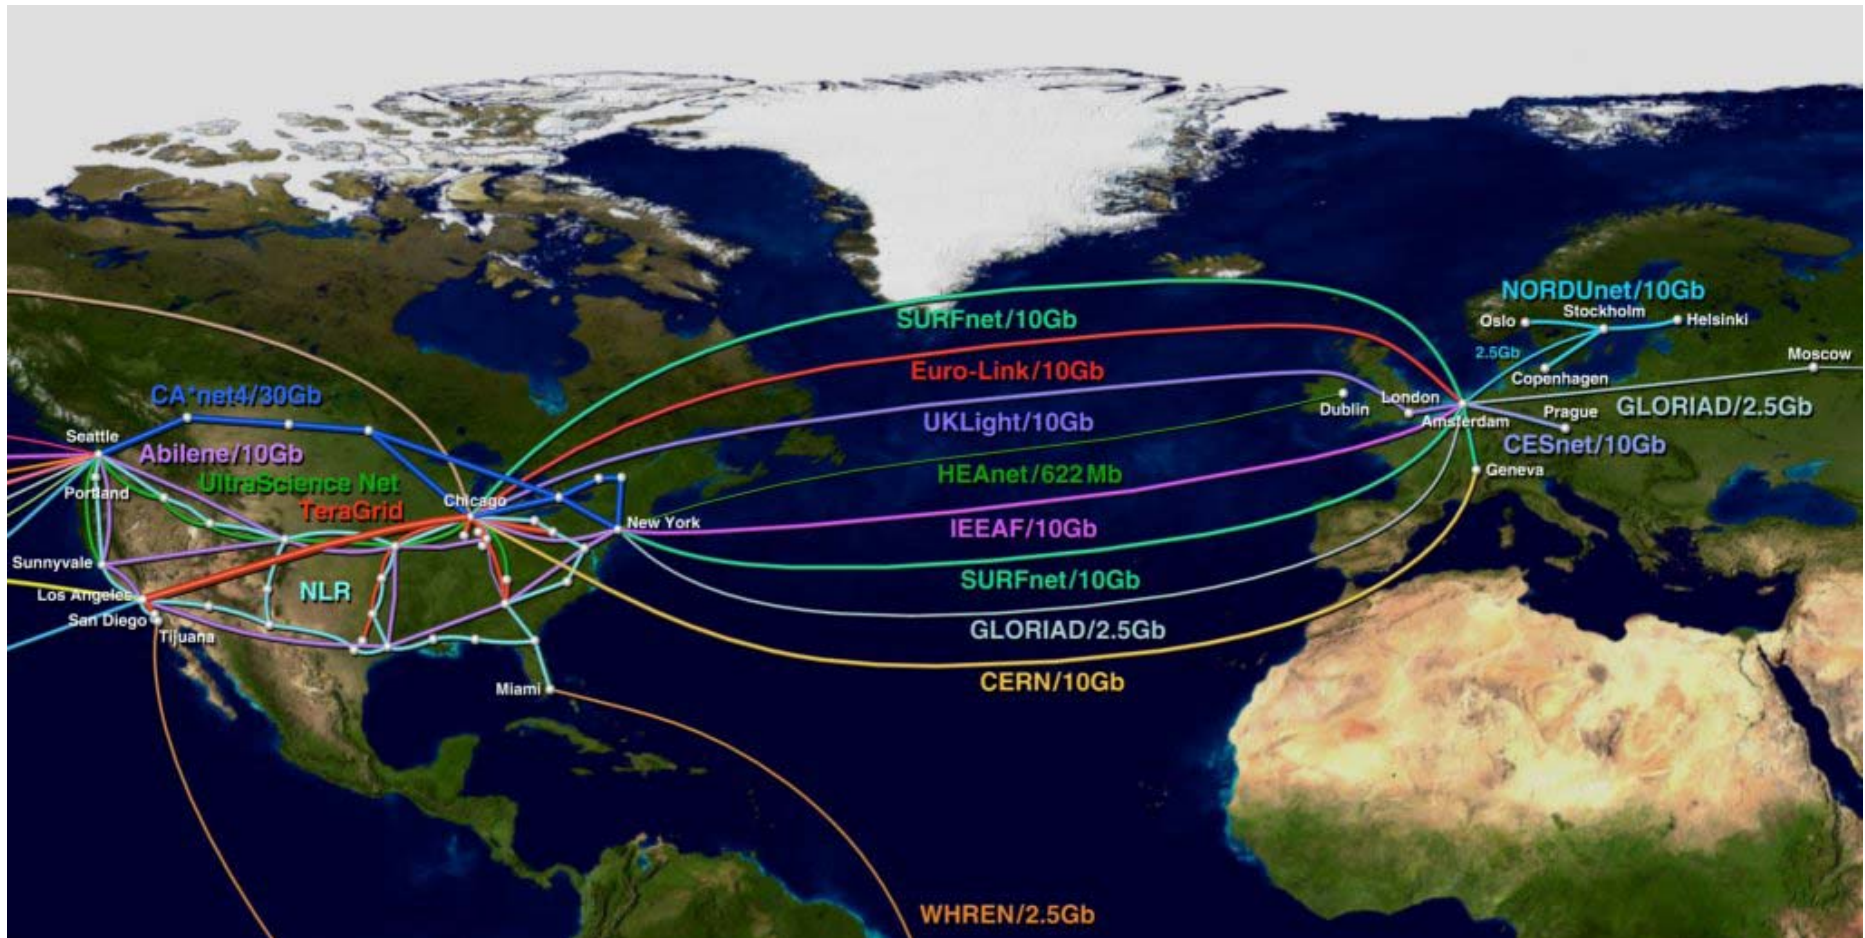

Global Lambda Integrated Facility 3Q2004

www.glif.is

Visualization courtesy of
Bob Patterson, NCSA.