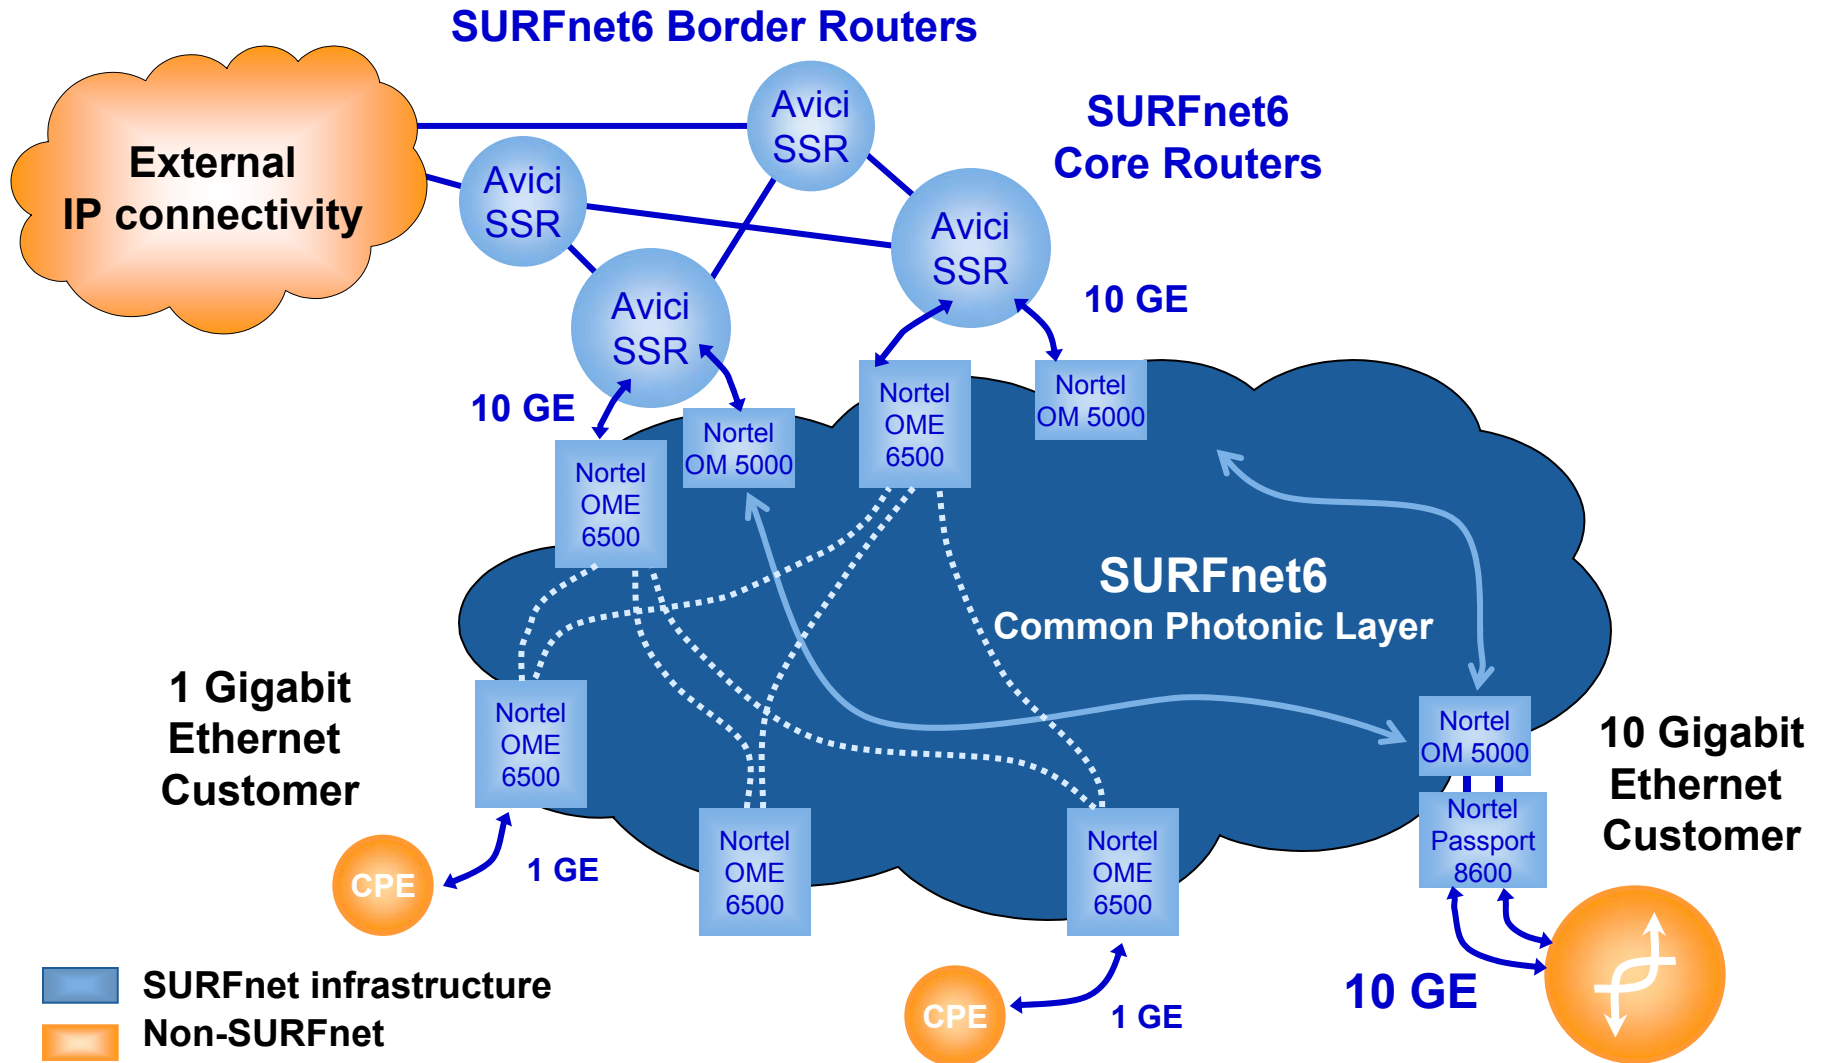

SURFnet6 overview

- **Realization of a hybrid optical and packet switching infrastructure**
- **Based on customer-owned managed dark fiber**
- **Native IPv4, IPv6 and Light Path Provisioning over a single transmission infrastructure**
 - Managed via a single control plane
 - Network from 20 routed locations to 2 routed locations

**Paving the way to a ubiquitous and scalable
Services Grid**

SURFnet6 on dark fiber

- SURFnet6 will be entirely based on own dark fiber
- Over 5300 km fiber pairs available today; average price paid for 15 year IRUs: < 6 EUR/meter per pair
- Managed dark fiber infrastructure will be extended with new routes, to be ready for SURFnet6

SURFnet6: IP Services

- **IPv4 and IPv6 connectivity**
 - Unicast
 - Multicast
- **1 and 10 Gigabit Ethernet connections**
- **Small routed IP core in Amsterdam at two separate locations**
- **Congestion-free via overprovisioning**
- **Resilient**

SURFnet6: IP network implementation

SURFnet6: Light Path Provisioning

- **Lambdas form an excellent basis for IP networking**
- **Enables users or applications to create layer 1/2 end-to-end Light Paths**
- **Provides excellent quality on point-to-point connections at very high speed (1-10G)**
- **Light Paths aren't constrained by traditional framing, routing, and transport protocols**
- **Lambdas are becoming an integral part of scientific instruments**
- **Enables creation of Optical Private Networks (OPN)**