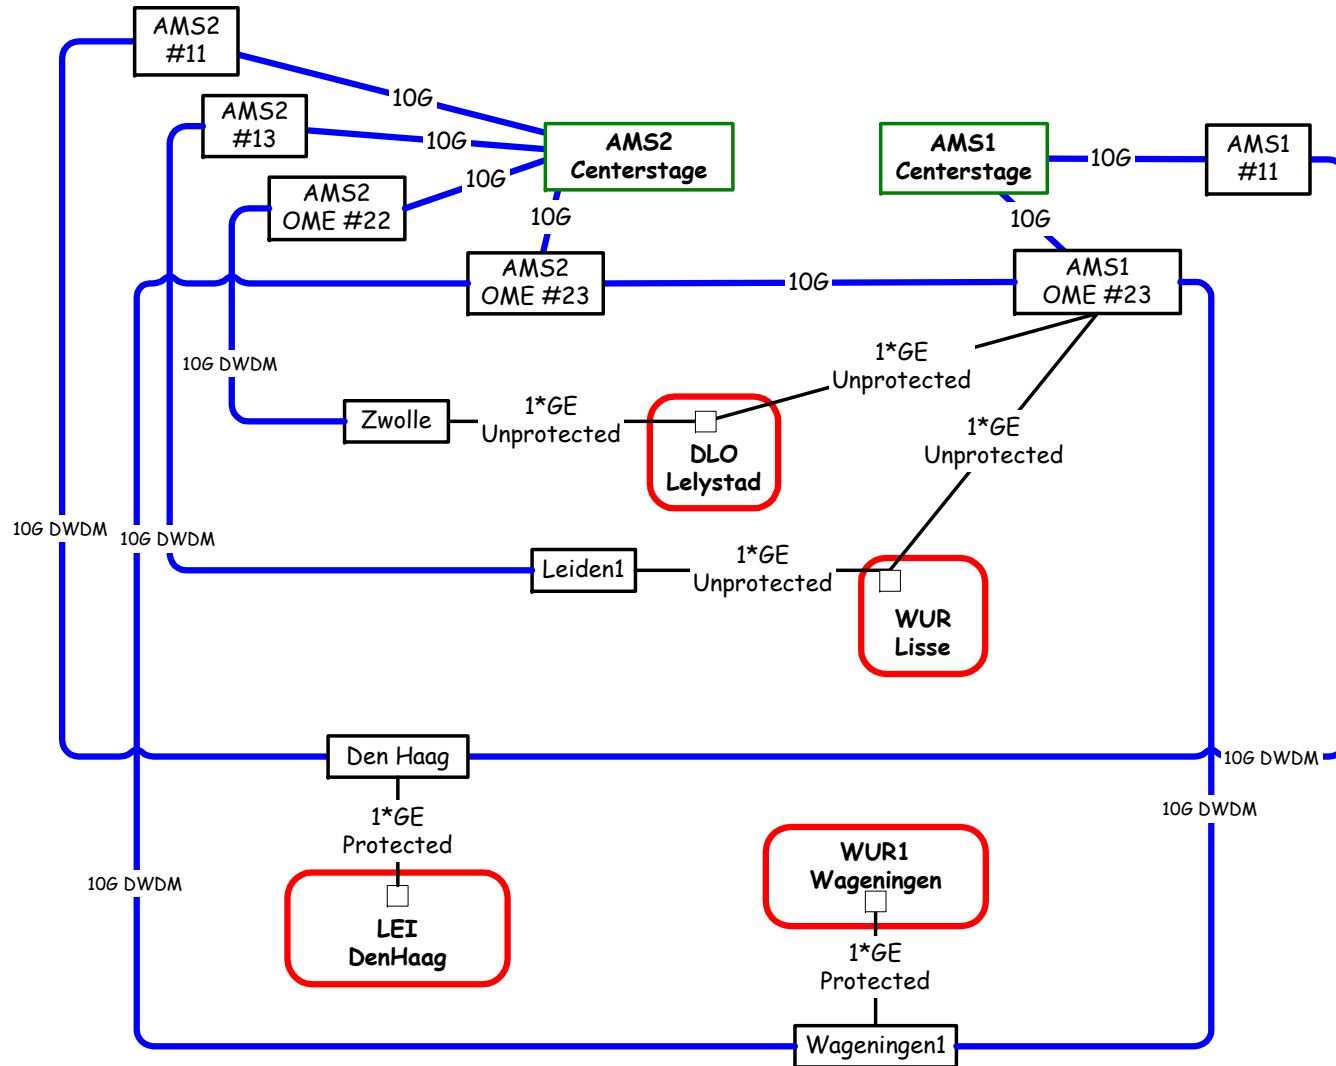

SURFnet6: IP network implementation

SURFnet6: Light Path Provisioning

- **Lambdas form an excellent basis for IP networking**
- **Enables users or applications to create layer 1/2 end-to-end Light Paths**
- **Provides excellent quality on point-to-point connections at very high speed (1-10G)**
- **Light Paths aren't constrained by traditional framing, routing, and transport protocols**
- **Lambdas are becoming an integral part of scientific instruments**
- **Enables creation of Optical Private Networks (OPN)**

SURFnet6: Light Path Provisioning implementation

Common Photonic Layer (CPL) in SURFnet6

Subnetwork 1: Green

Groningen1 PoP infrastructure

Optical Private Network (OPN): WUR

NetherLight: Open Optical Exchange

- **Open Optical Exchange in Amsterdam**
 - Operational since January 2002
 - Built and operated by SURFnet
 - **Nortel Networks HDXc at the centre**
 - **Full duplex 640G non-blocking cross-connect capability**
 - **GE grooming, GE switch for access to clusters**
-
- **Experiments with light path provisioning in a multi-domain environment**

NetherLight 2004

GLIF: Global Lambda Integrated Facility

- **Established at the 3rd LambdaGrid Workshop, August 2003 in Reykjavik, Iceland**
- **Collaborative initiative among worldwide NRENs, institutions and their users**
- **A world-scale Lambda-based Laboratory for application and middleware development**