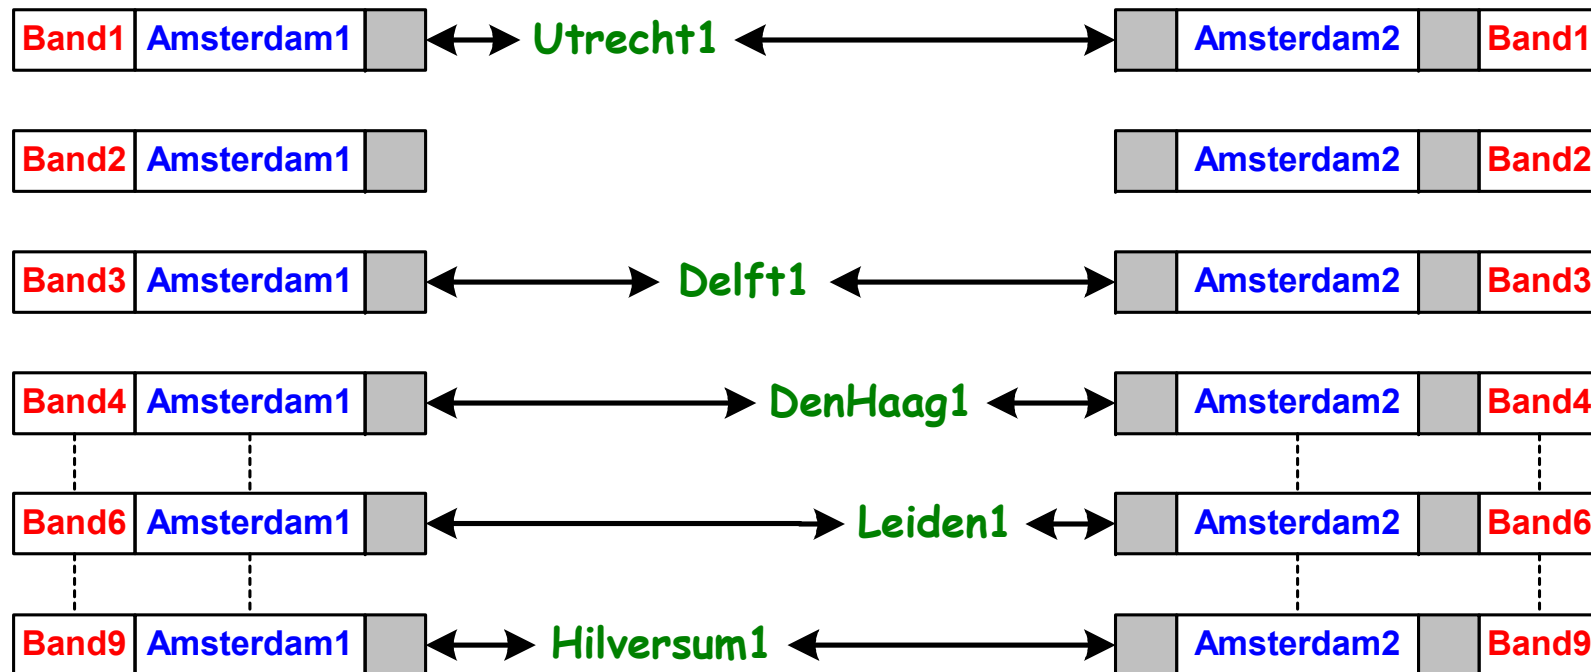

SURFnet6: IP Services

- **IPv4 and IPv6 connectivity**
 - Unicast
 - Multicast
- **1 and 10 Gigabit Ethernet connections**
- **Small routed IP core in Amsterdam at two separate locations**
- **Congestion-free via overprovisioning**
- **Resilient**

SURFnet6: IP network implementation

SURFnet6: Light Path Provisioning

- **Lambdas form an excellent basis for IP networking**
- **Enables users or applications to create layer 1/2 end-to-end Light Paths**
- **Provides excellent quality on point-to-point connections at very high speed (1-10G)**
- **Light Paths aren't constrained by traditional framing, routing, and transport protocols**
- **Lambdas are becoming an integral part of scientific instruments**
- **Enables creation of Optical Private Networks (OPN)**

SURFnet6: Light Path Provisioning implementation

Common Photonic Layer (CPL) in SURFnet6

Subnetwork 1: Green

Groningen1 PoP infrastructure

Optical Private Network (OPN): WUR

NetherLight: Open Optical Exchange