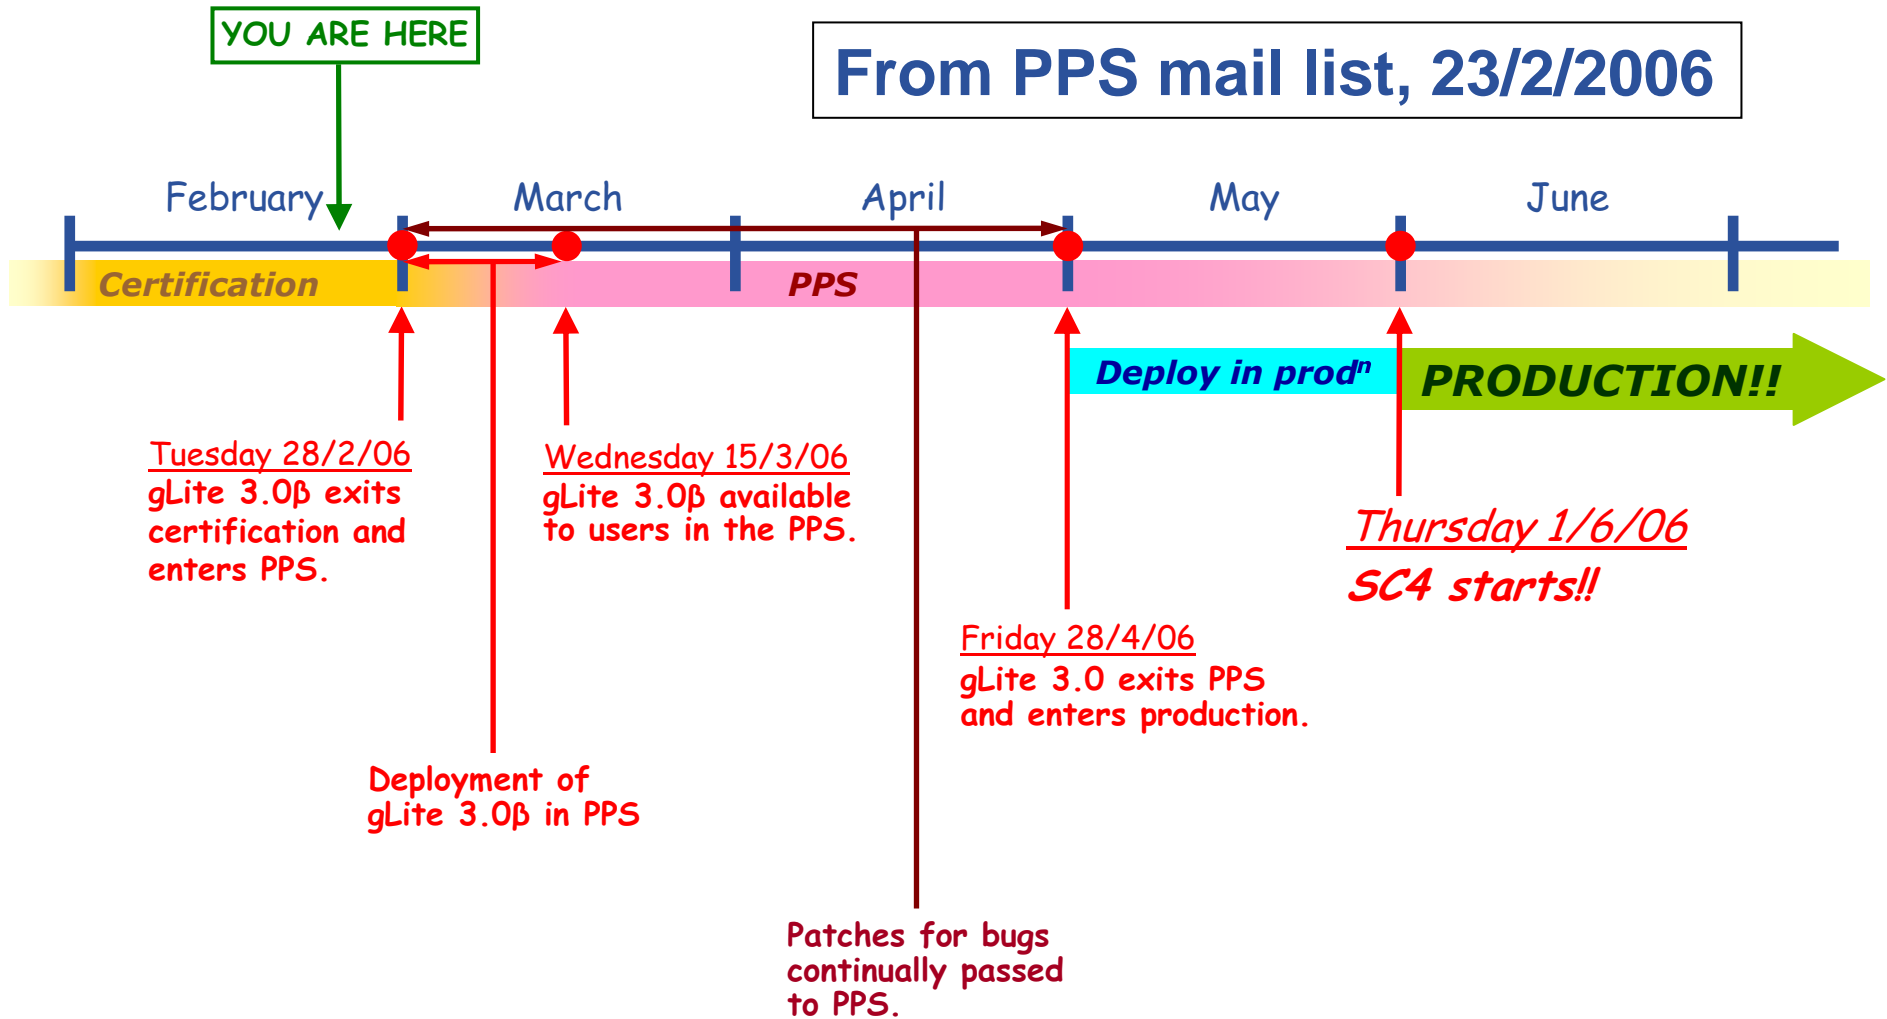

PPS Schedule for gLite 3.0

From PPS mail list, 23/2/2006