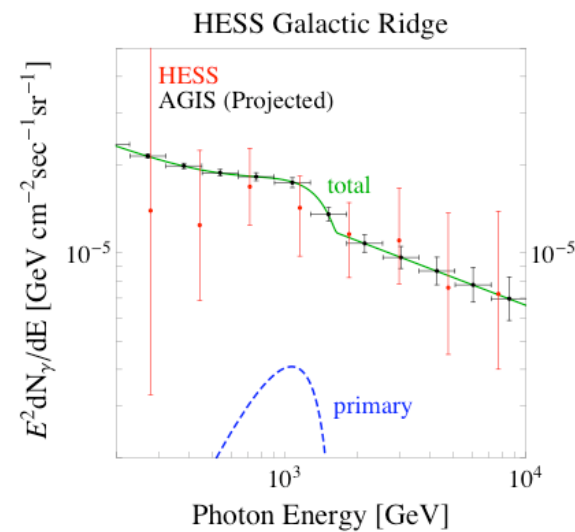

Smoking Gun Signatures

Is FERMI Seeing Decaying DM?