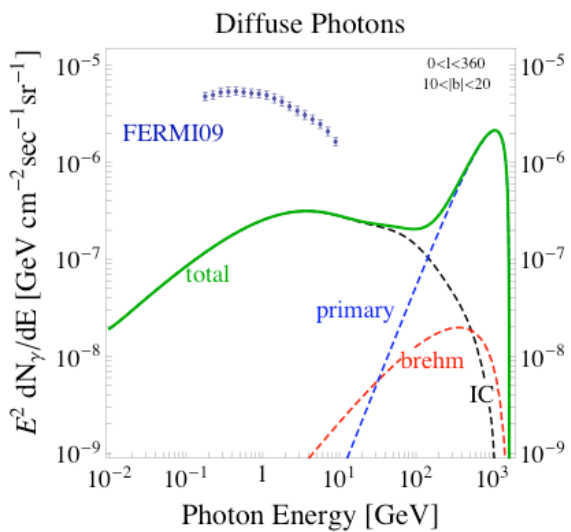

Smoking Gun Signatures

Is FERMI Seeing Decaying DM?