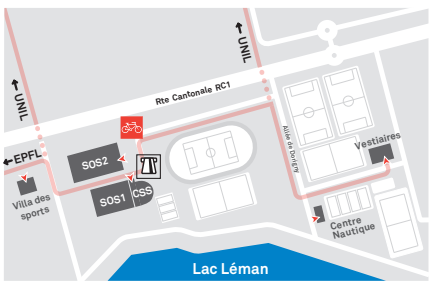

Centre sportif EPFL-UNIL Sports centre

(help) emergencies **115**
Sécurité, prévention et santé (DPS) 24h/24 021 693 3000

Plus d'informations sur votre mobile
More information on your mobile phone
<http://m.epfl.ch>