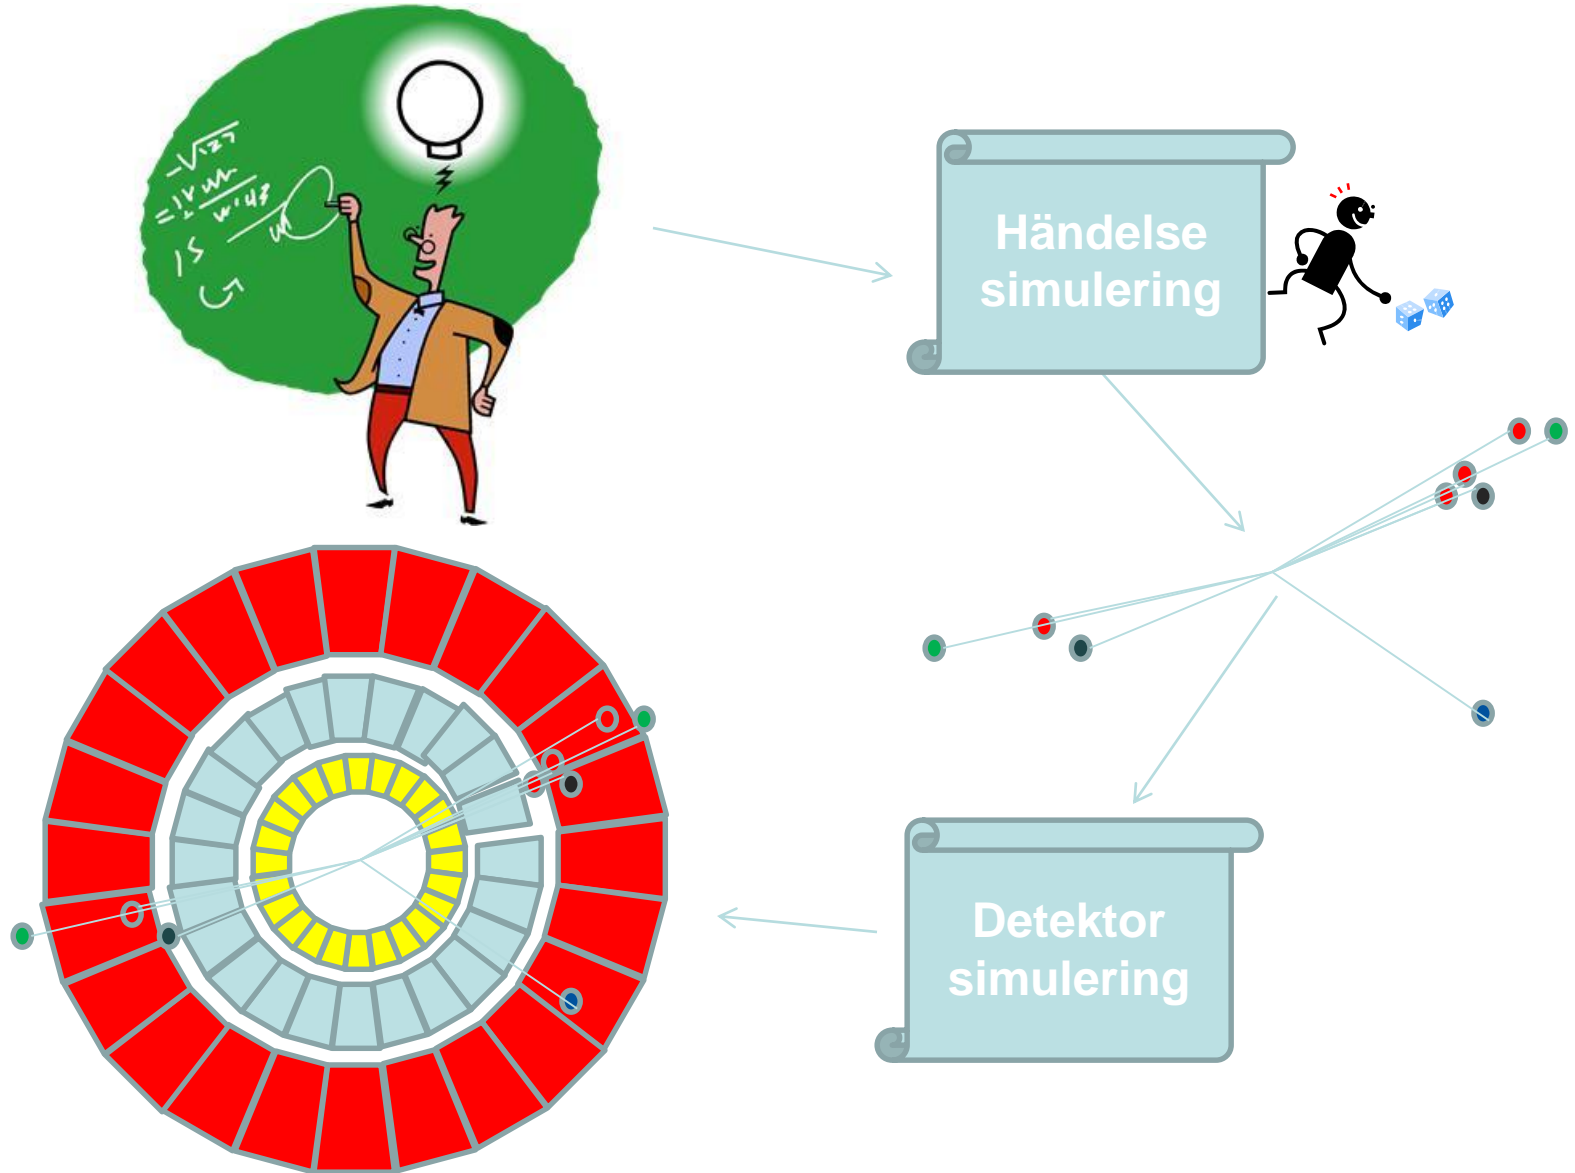

CERNs datorcenter

Från partiklar till bitar

Monte-Carlo Simulering

Datacentralen i siffror

Overview: Data Centre

a day ago to a few seconds ago

MEYRIN DATA CENTRE

	last_value
Number of Cores in Meyrin	117,567
Number of Drives in Meyrin	70,338
Number of Memory Modules in Meyrin	78,789
Number of 10G NIC in Meyrin	5,126
Number of 1G NIC in Meyrin	21,677
Number of Processors in Meyrin	21,071
Number of Servers in Meyrin	11,367
Total Disk Space in Meyrin (TB)	122,437
Total Memory Capacity in Meyrin (TB)	465

BATCH JOBS

EOS ACTIVE DATA TRANSFERS

VM CREATED

ADD A ROW

CERN data center

Utvidgning till Ungern

CERN Accelerating science

Sign in Directory