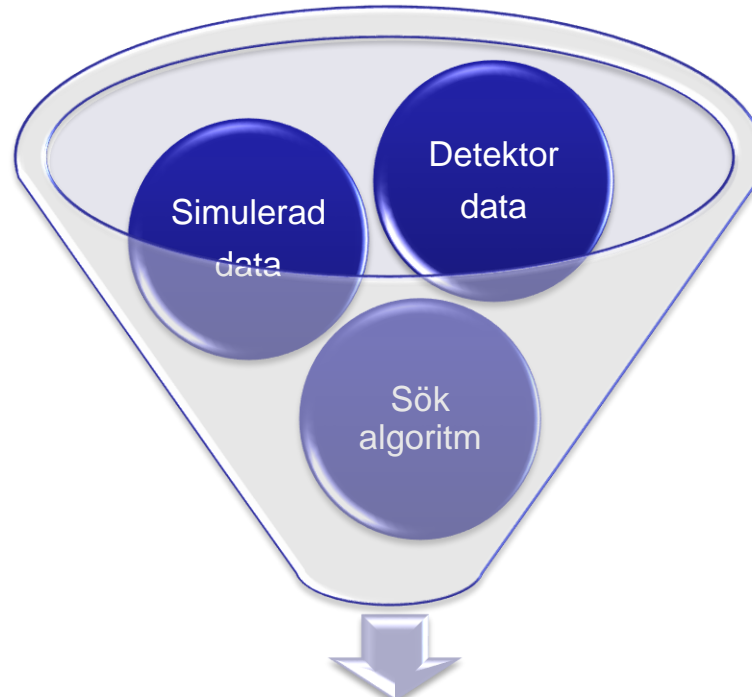

CERNs datorcenter

Från partiklar till bitar

Monte-Carlo Simulering

Datacentralen i siffror

Overview: Data Centre

a day ago to a few seconds ago

MEYRIN DATA CENTRE

	last_value
Number of Cores in Meyrin	117,567
Number of Drives in Meyrin	70,338
Number of Memory Modules in Meyrin	78,789
Number of 10G NIC in Meyrin	5,126
Number of 1G NIC in Meyrin	21,677
Number of Processors in Meyrin	21,071
Number of Servers in Meyrin	11,367
Total Disk Space in Meyrin (TB)	122,437
Total Memory Capacity in Meyrin (TB)	465