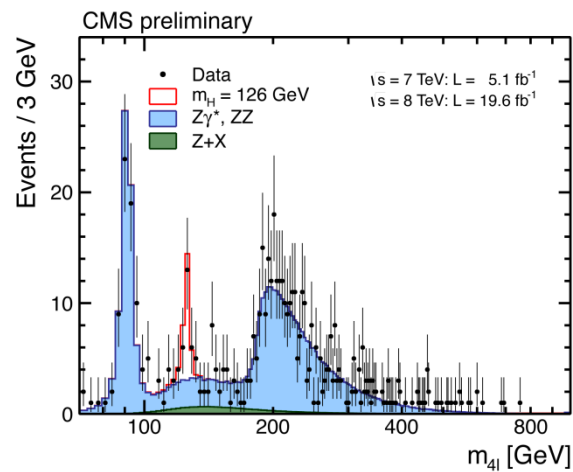

CERNs datorcenter

Från partiklar till bitar

Monte-Carlo Simulering

Datacentralen i siffror

Overview: Data Centre

a day ago to a few seconds ago

MEYRIN DATA CENTRE

	last_value
Number of Cores in Meyrin	117,567
Number of Drives in Meyrin	70,338
Number of Memory Modules in Meyrin	78,789
Number of 10G NIC in Meyrin	5,126
Number of 1G NIC in Meyrin	21,677
Number of Processors in Meyrin	21,071
Number of Servers in Meyrin	11,367
Total Disk Space in Meyrin (TB)	122,437
Total Memory Capacity in Meyrin (TB)	465