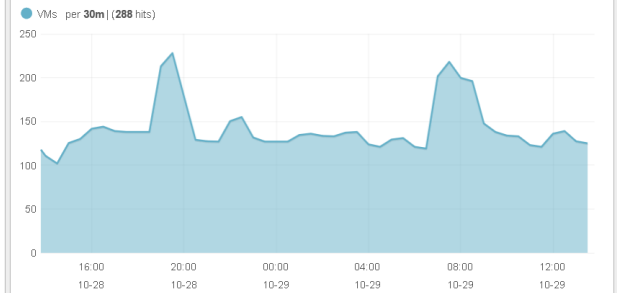

NETWORK AND STORAGE

	last_value
Tape Drives	104
Tape Cartridges	26,525
Data Volume on Tape (TB)	120,888
Free Space on Tape (TB)	44,283
Routers (GPN)	136
Routers (TN)	29
Routers (Others)	97
Star Points	649
Switches	3,571

BATCH JOBS

EOS ACTIVE DATA TRANSFERS

VM CREATED

ADD A ROW

CERN data center

Utvidgning till Ungern

CERN Accelerating science

Sign in Directory