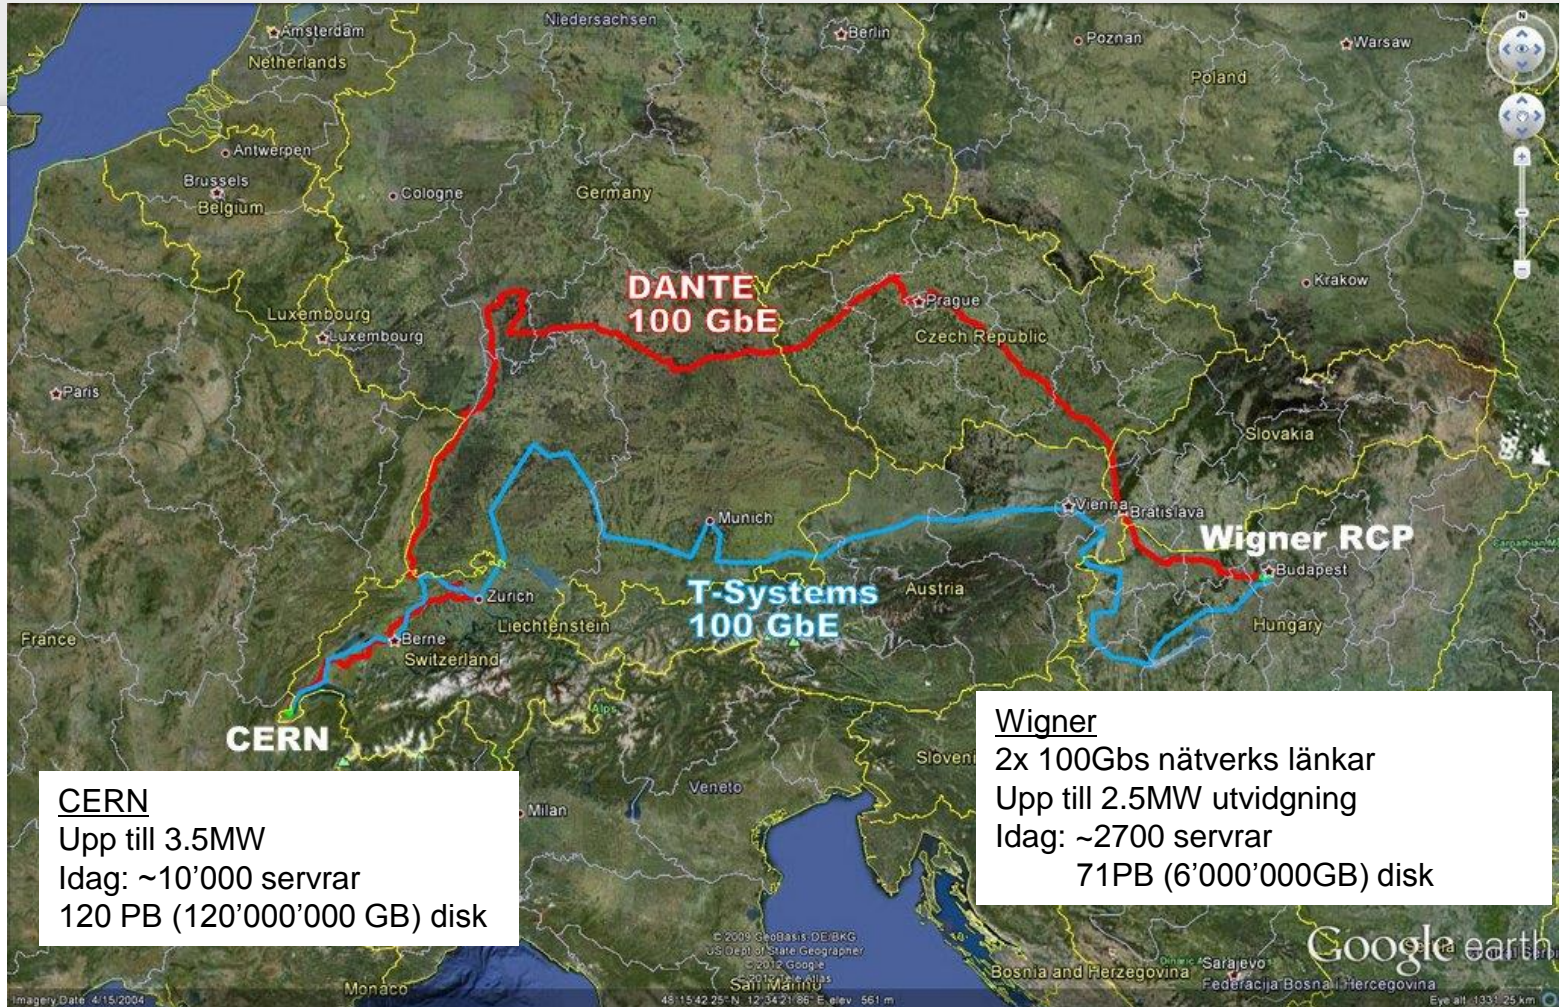

BATCH JOBS

EOS ACTIVE DATA TRANSFERS

VM CREATED

ADD A ROW

CERN data center

Utvidgning till Ungern

CERN Accelerating science

Sign in Directory

CERN
Upp till 3.5MW
Idag: ~10'000 servrar
120 PB (120'000'000 GB) disk

Wigner
2x 100Gbs nätverks länkar
Upp till 2.5MW utvidgning
Idag: ~2700 servrar
71PB (6'000'000GB) disk

The CERN Tier-0 data centre extension in Budapest adds up to 2.5 MW capacity to the 3.5 MW IT load of the Geneva data centre, which has already reached its capacity limit. The contract with Wigner started in January 2013 and can carry on for up to seven years. The