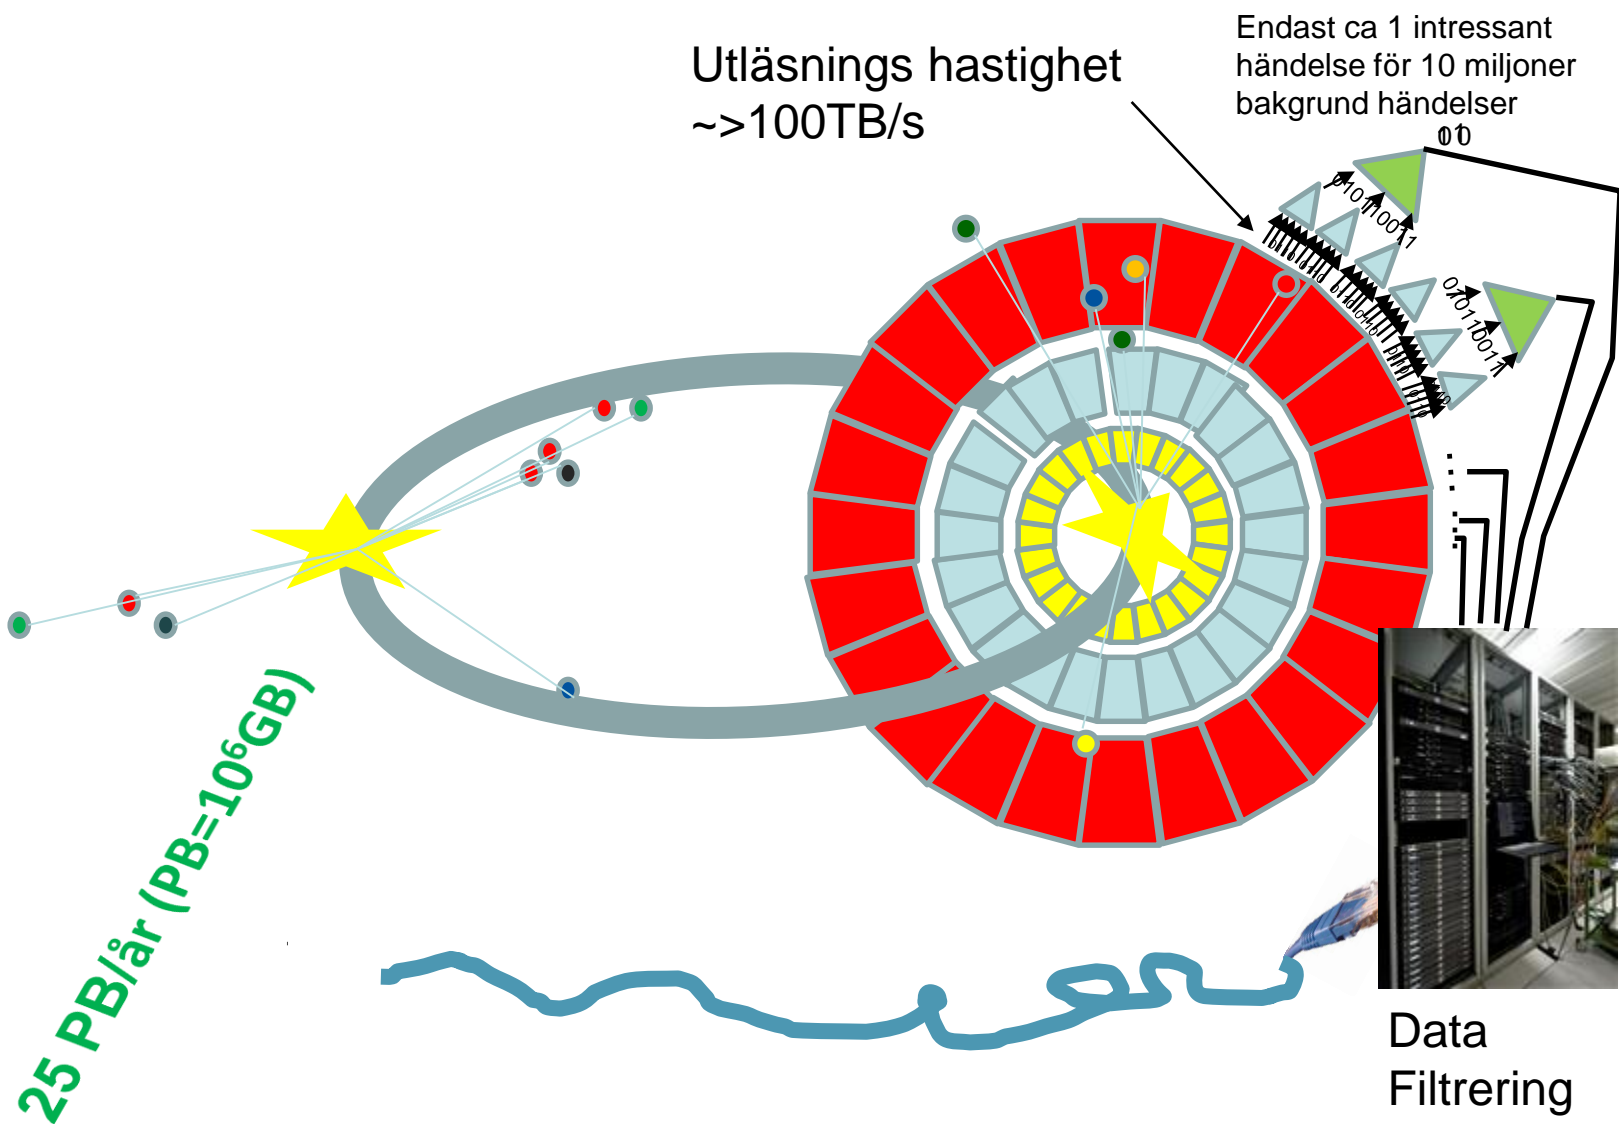

CERNs datorcenter

Från partiklar till bitar

Monte-Carlo Simulering

Datacentralen i siffror

Overview: Data Centre

a day ago to a few seconds ago

MEYRIN DATA CENTRE

	last_value
Number of Cores in Meyrin	117,567
Number of Drives in Meyrin	70,338
Number of Memory Modules in Meyrin	78,789
Number of 10G NIC in Meyrin	5,126
Number of 1G NIC in Meyrin	21,677
Number of Processors in Meyrin	21,071
Number of Servers in Meyrin	11,367
Total Disk Space in Meyrin (TB)	122,437
Total Memory Capacity in Meyrin (TB)	465

CERN
Upp till 3.5MW
Idag: ~10'000 servrar
120 PB (120'000'000 GB) disk

Wigner
2x 100Gbs nätverks länkar
Upp till 2.5MW utvidgning
Idag: ~2700 servrar
71PB (6'000'000GB) disk

The CERN Tier-0 data centre extension in Budapest adds up to 2.5 MW capacity to the 3.5 MW IT load of the Geneva data centre, which has already reached its capacity limit. The contract with Wigner started in January 2013 and can carry on for up to seven years. The