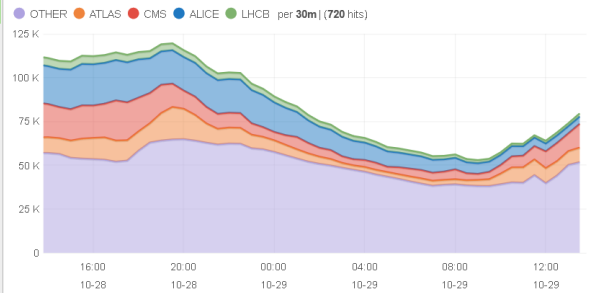

Datacentralen i siffror

Overview: Data Centre

a day ago to a few seconds ago

MEYRIN DATA CENTRE

	last_value
Number of Cores in Meyrin	117,567
Number of Drives in Meyrin	70,338
Number of Memory Modules in Meyrin	78,789
Number of 10G NIC in Meyrin	5,126
Number of 1G NIC in Meyrin	21,677
Number of Processors in Meyrin	21,071
Number of Servers in Meyrin	11,367
Total Disk Space in Meyrin (TB)	122,437
Total Memory Capacity in Meyrin (TB)	465

WIGNER DATA CENTRE

	last_value
Number of Cores in Wigner	43,360
Number of Drives in Wigner	23,184
Number of Memory Modules in Wigner	21,654
Number of 10G NIC in Wigner	1,399
Number of 1G NIC in Wigner	5,071
Number of Processors in Wigner	5,422
Number of Servers in Wigner	2,714
Total Disk Space in Wigner (TB)	71,745
Total Memory Capacity in Wigner (TB)	172

NETWORK AND STORAGE

	last_value
Tape Drives	104
Tape Cartridges	26,525
Data Volume on Tape (TB)	120,888
Free Space on Tape (TB)	44,283
Routers (GPN)	136
Routers (TN)	29
Routers (Others)	97
Star Points	649
Switches	3,571

BATCH JOBS