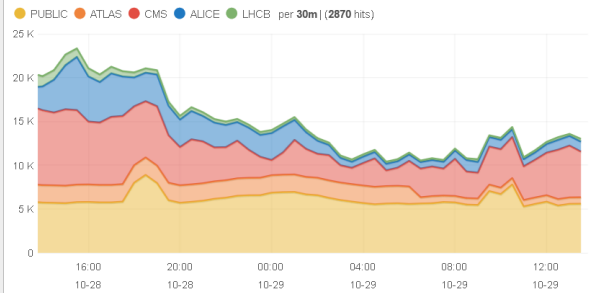

EOS ACTIVE DATA TRANSFERS