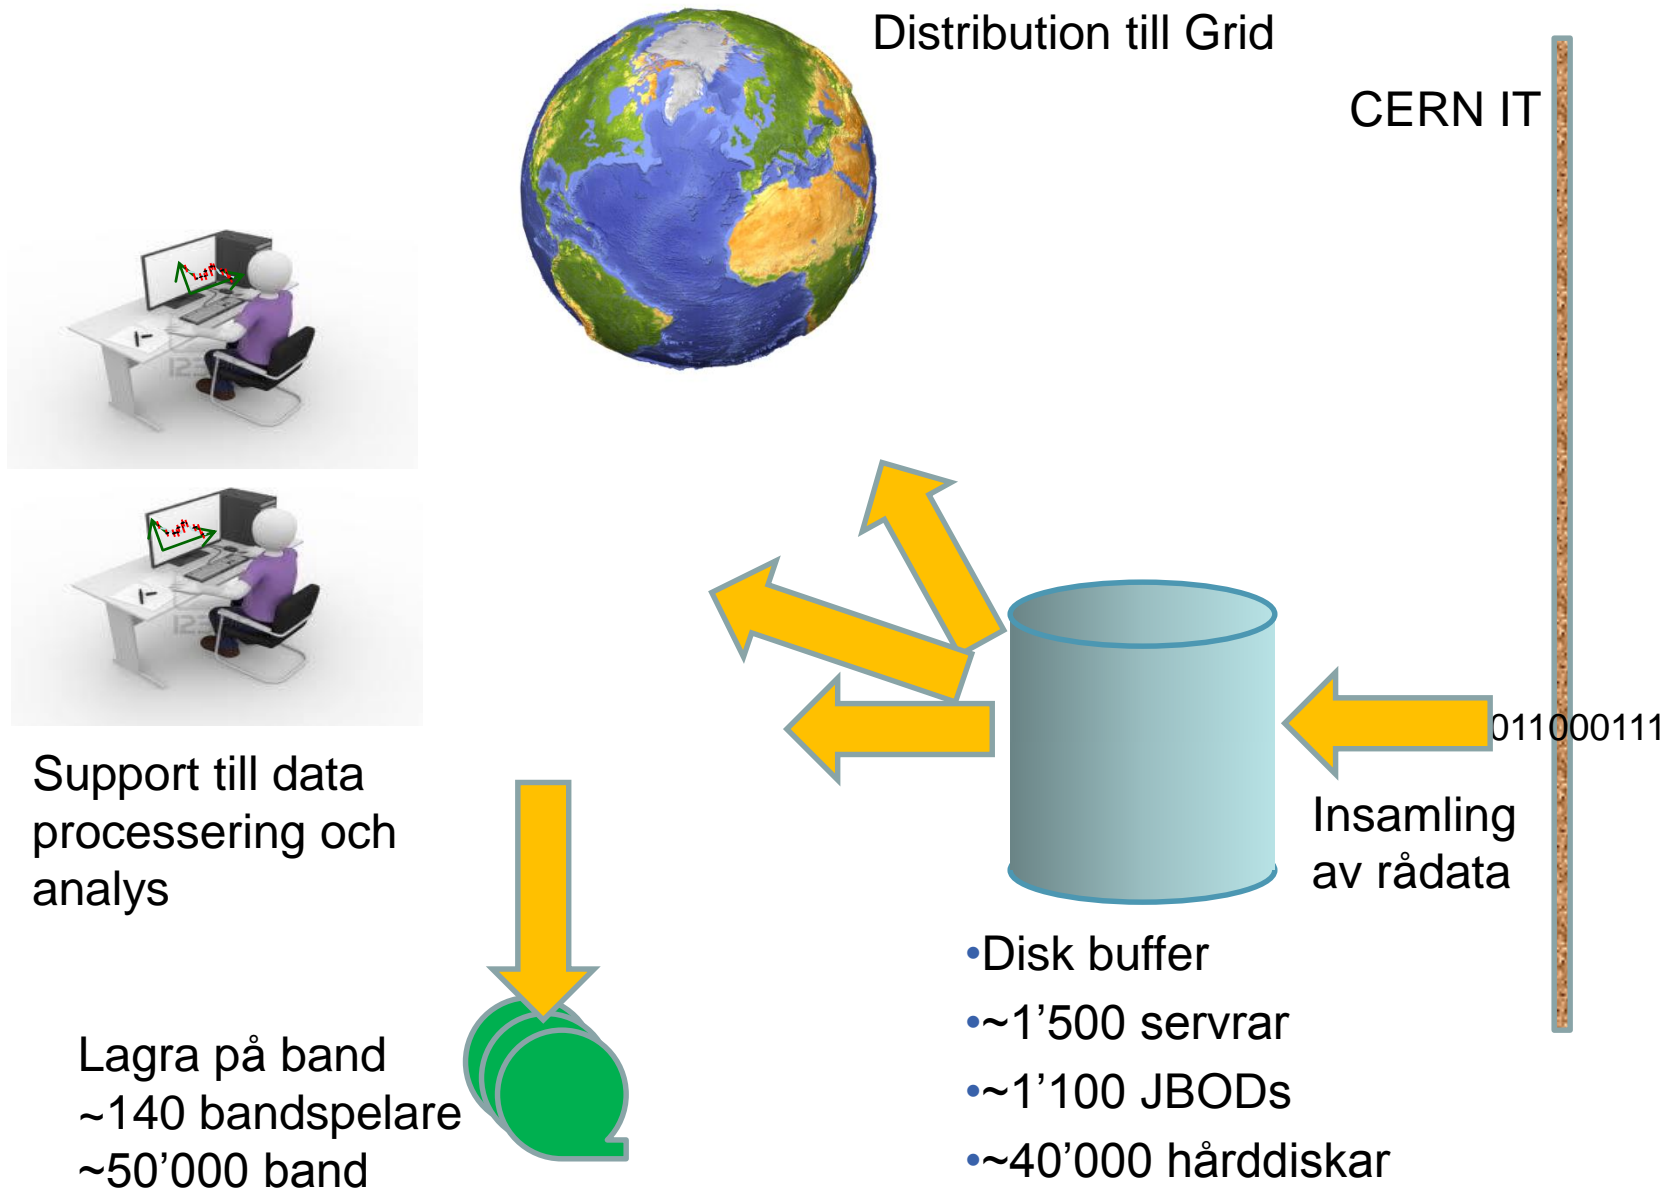

CERNs datorcenter

Från partiklar till bitar

Monte-Carlo Simulering

Datacentralen i siffror

Overview: Data Centre

a day ago to a few seconds ago

MEYRIN DATA CENTRE

	last_value
Number of Cores in Meyrin	117,567
Number of Drives in Meyrin	70,338
Number of Memory Modules in Meyrin	78,789
Number of 10G NIC in Meyrin	5,126
Number of 1G NIC in Meyrin	21,677
Number of Processors in Meyrin	21,071
Number of Servers in Meyrin	11,367
Total Disk Space in Meyrin (TB)	122,437
Total Memory Capacity in Meyrin (TB)	465

WIGNER DATA CENTRE

	last_value
Number of Cores in Wigner	43,360
Number of Drives in Wigner	23,184
Number of Memory Modules in Wigner	21,654
Number of 10G NIC in Wigner	1,399
Number of 1G NIC in Wigner	5,071
Number of Processors in Wigner	5,422
Number of Servers in Wigner	2,714
Total Disk Space in Wigner (TB)	71,745
Total Memory Capacity in Wigner (TB)	172

BATCH JOBS

EOS ACTIVE DATA TRANSFERS

VM CREATED

ADD A ROW

CERN data center

Utvidgning till Ungern

CERN Accelerating science

Sign in Directory

CERN
Upp till 3.5MW
Idag: ~10'000 servrar
120 PB (120'000'000 GB) disk

Wigner
2x 100Gbs nätverks länkar
Upp till 2.5MW utvidgning
Idag: ~2700 servrar
71PB (6'000'000GB) disk

The CERN Tier-0 data centre extension in Budapest adds up to 2.5 MW capacity to the 3.5 MW IT load of the Geneva data centre, which has already reached its capacity limit. The contract with Wigner started in January 2013 and can carry on for up to seven years. The