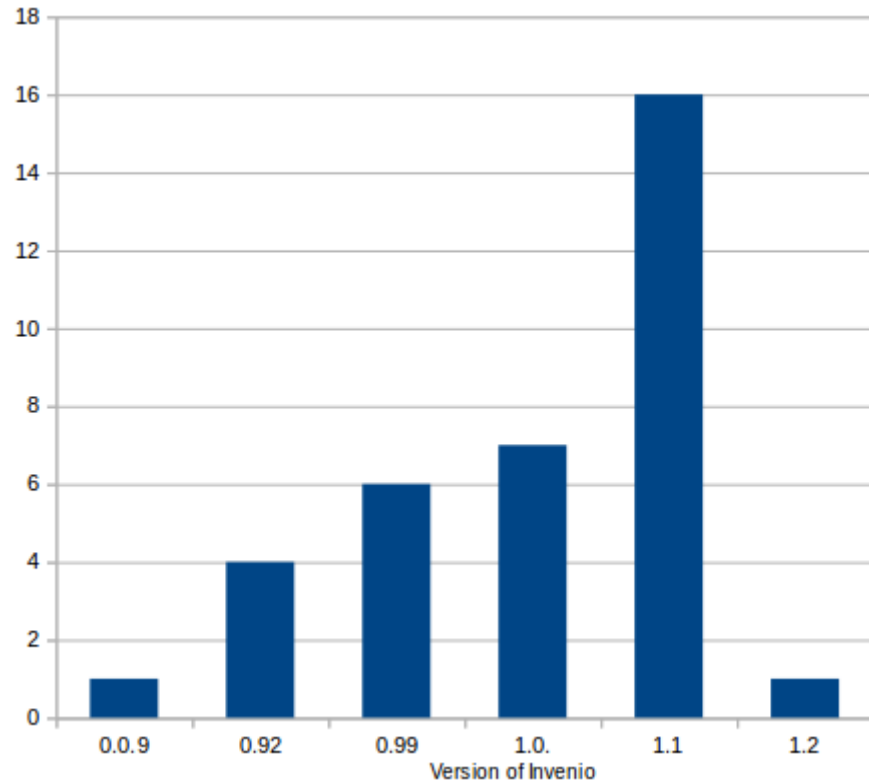

WORKSHOP WRAP-UP

A challenging turn to the new **INVENIO**

CERN and challenging turns !

Should we trust the driver ?

Starting from user input:

The current Invenio versions distribution

invenio 0.9.x or 1.x

Users perception