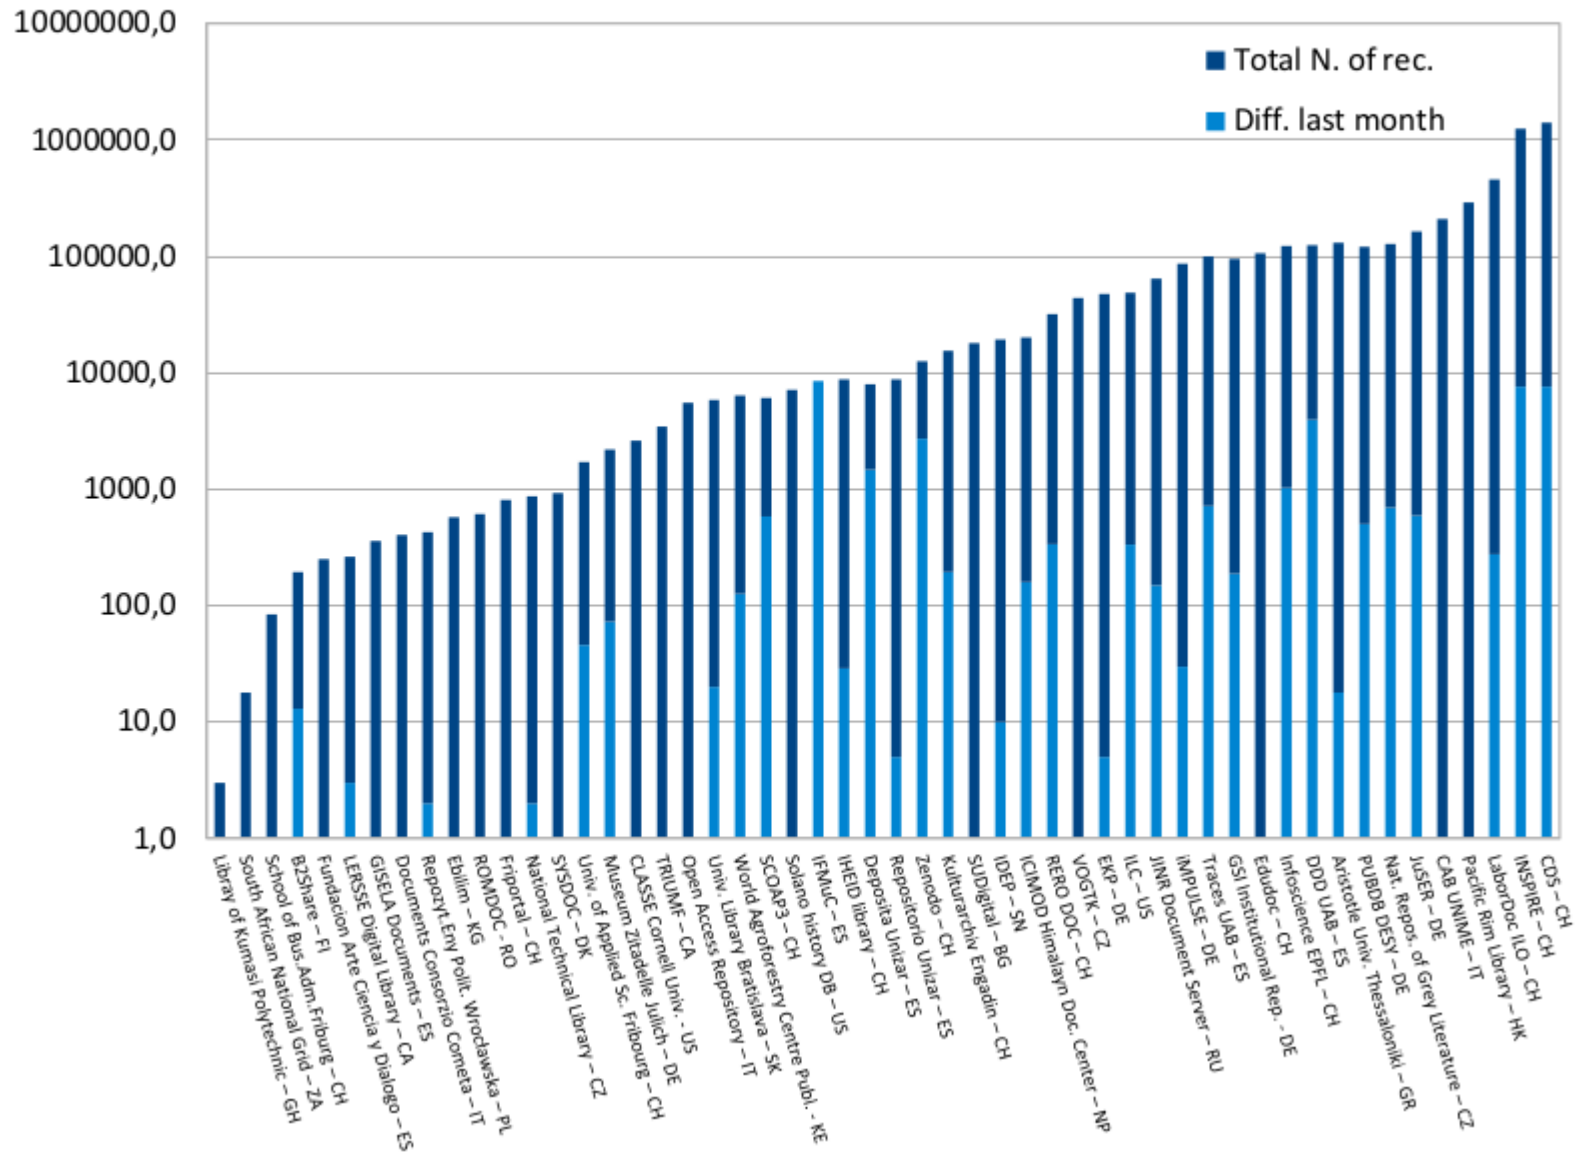

Not so easy to catch but everyone can pick up crumbs!

Happy flying

NEW
INVENIO

Additional info

Total number of records on Invenio known installations

Total number of records on Invenio known installations

Evolution of Portals in Ranking Web Portals

CDS position in "Ranking Web of Repositories" ranking

Evolution of Top 15 on Ranking Web Repositories