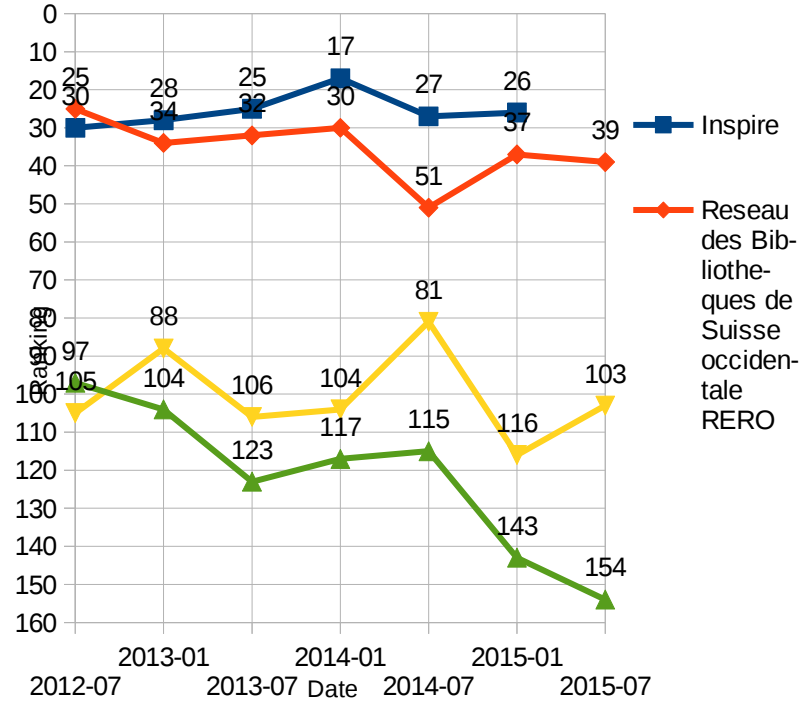

Invenio-master paves the way to 3.0

The screenshot displays the CERN Document Server interface. At the top, there is a navigation bar with 'Document Server' and 'Collections Depos' links. Below this is a search bar with the placeholder text 'Type to search'. The main content area is divided into three columns: '... from CERN Experiments', '... published in CERN Bulletin', and 'Latest books in CERN Library'. Each column contains a list of links to various documents and publications. Overlaid on this is the 'inspirelabs' interface, which shows a search for 'total cross section from elastic scattering'. The search results are filtered by 'ATLAS' and '2014', showing 4 results. The first result is 'Measurement of the total cross section from elastic scattering in pp collisions at 7 TeV with the ATLAS detector' by 'The ATLAS collaboration', published in 'Journal of Physics, 2014'. The interface includes a sidebar with filters for 'Experiment' (CMS, ATLAS, LHCb, ALICE) and 'Year' (2014, 2013, 2012, 2011).

Not so easy to catch but everyone can pick up crumbs!

Happy flying

NEW
INVENIO

Additional info

Total number of records on Invenio known installations

Total number of records on Invenio known installations

Evolution of Portals in Ranking Web Portals