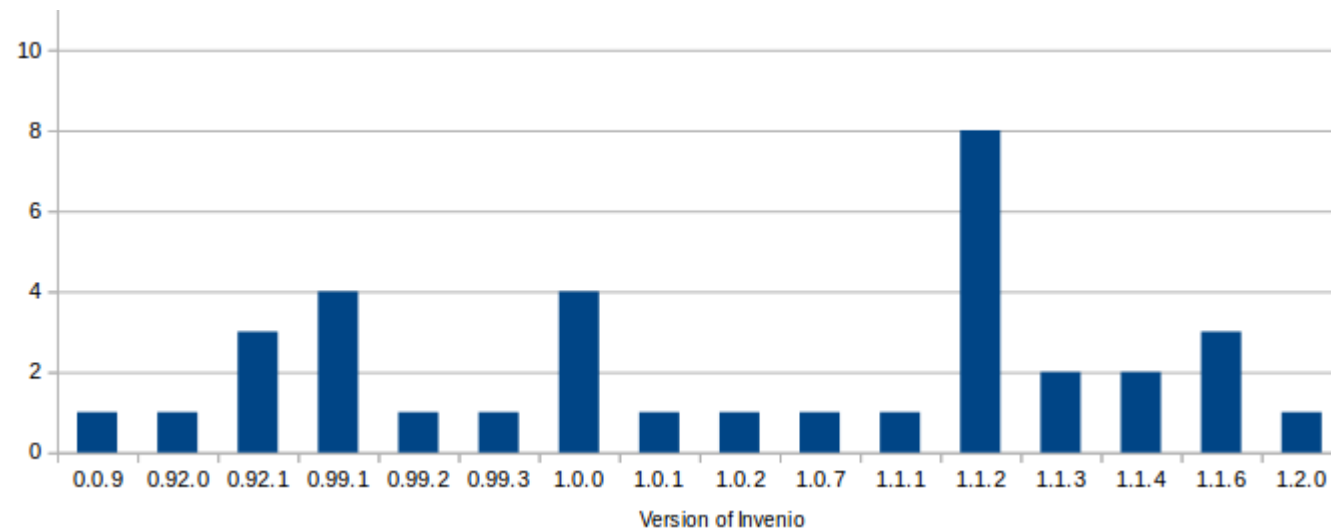

invenio 0.9.x or 1.x