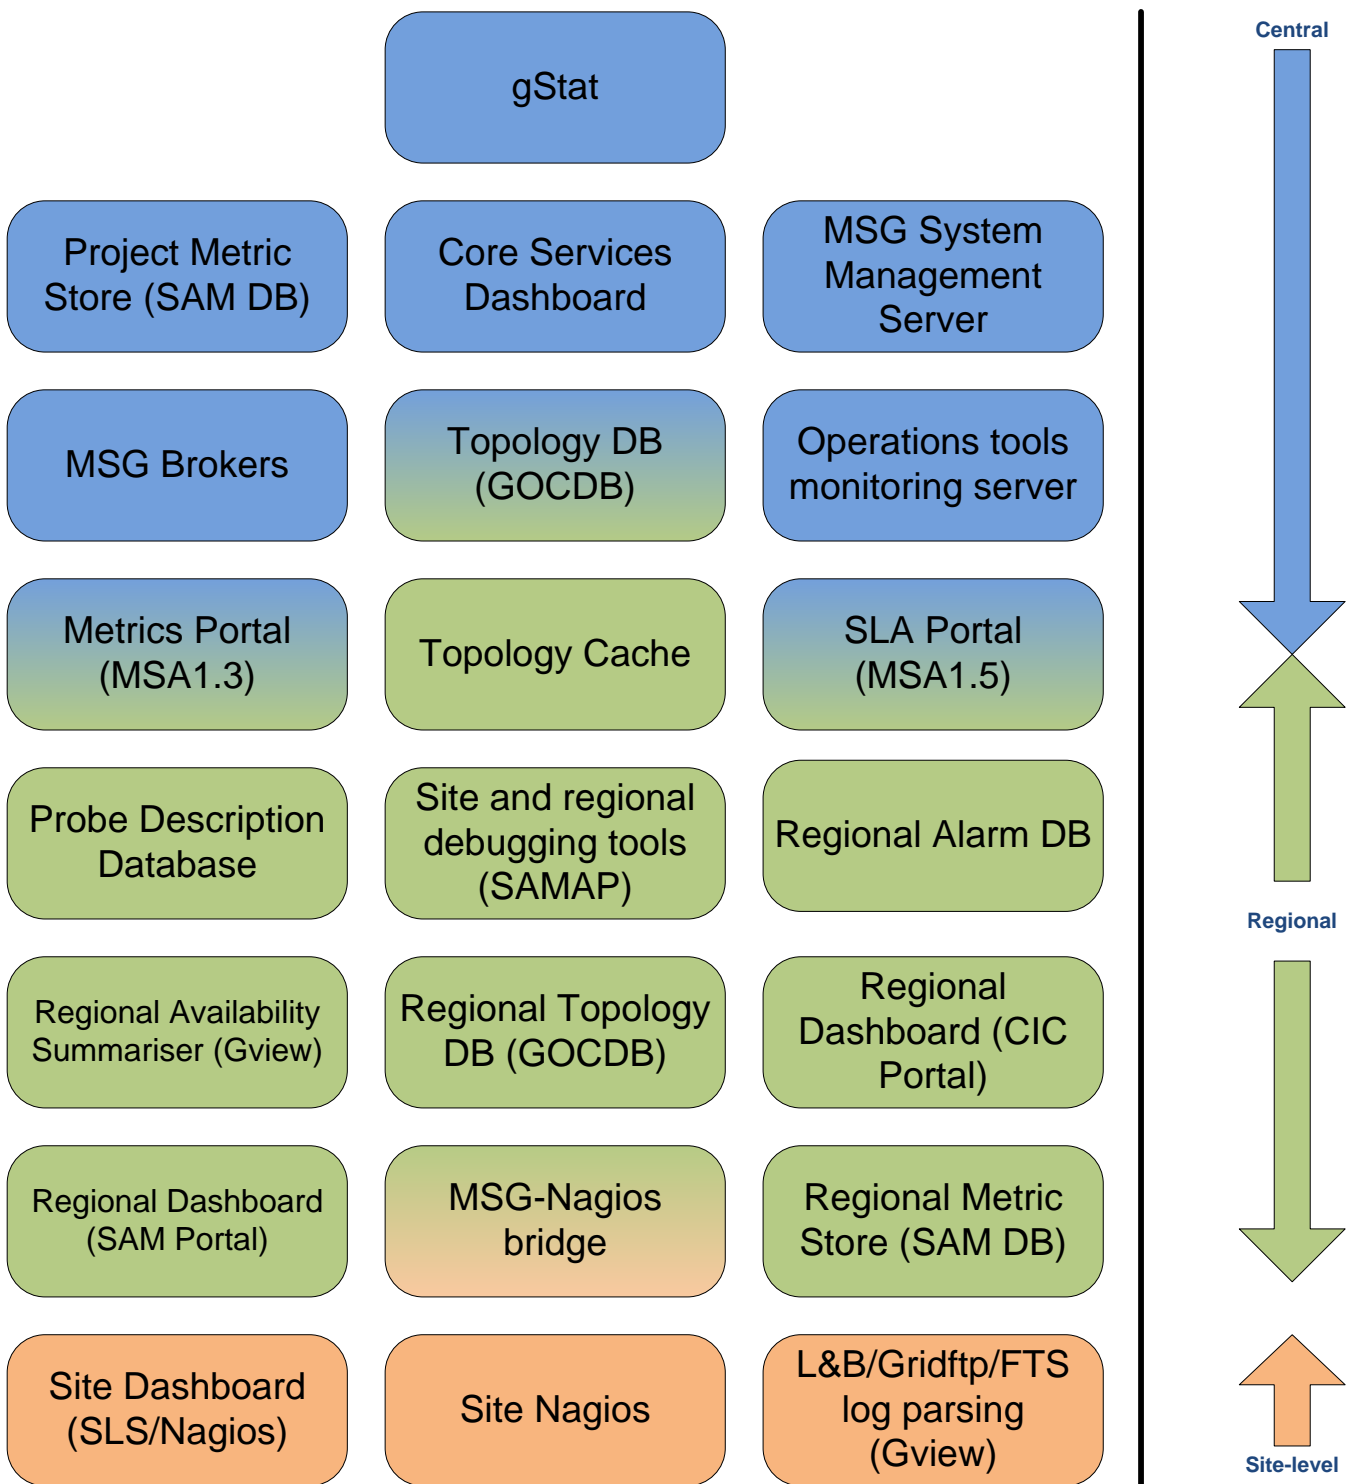

Components in multi-level monitoring by deployment location*

Deployment Model : ● : Site-level ● : Regional ● : Central V1.3, James Casey, 4th Nov 2008

* Items in (..) refer to similar components that exist and are deployed centrally at this moment.