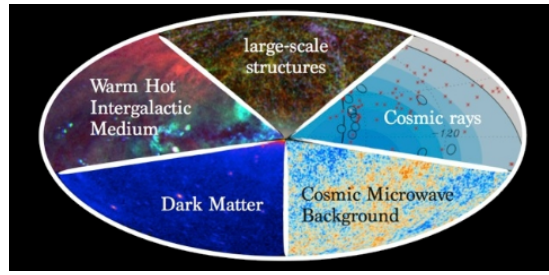

2nd Anisotropic Universe Workshop: Unveiling the Anisotropic Universe

Contribution ID: 29

Type: **not specified**

Welcome/Introduction

Monday 11 April 2016 09:00 (10 minutes)