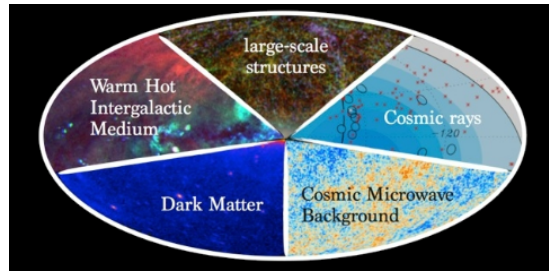

2nd Anisotropic Universe Workshop: Unveiling the Anisotropic Universe

Contribution ID: 29

Type: **not specified**

Welcome/Introduction

Monday 11 April 2016 09:00 (10 minutes)