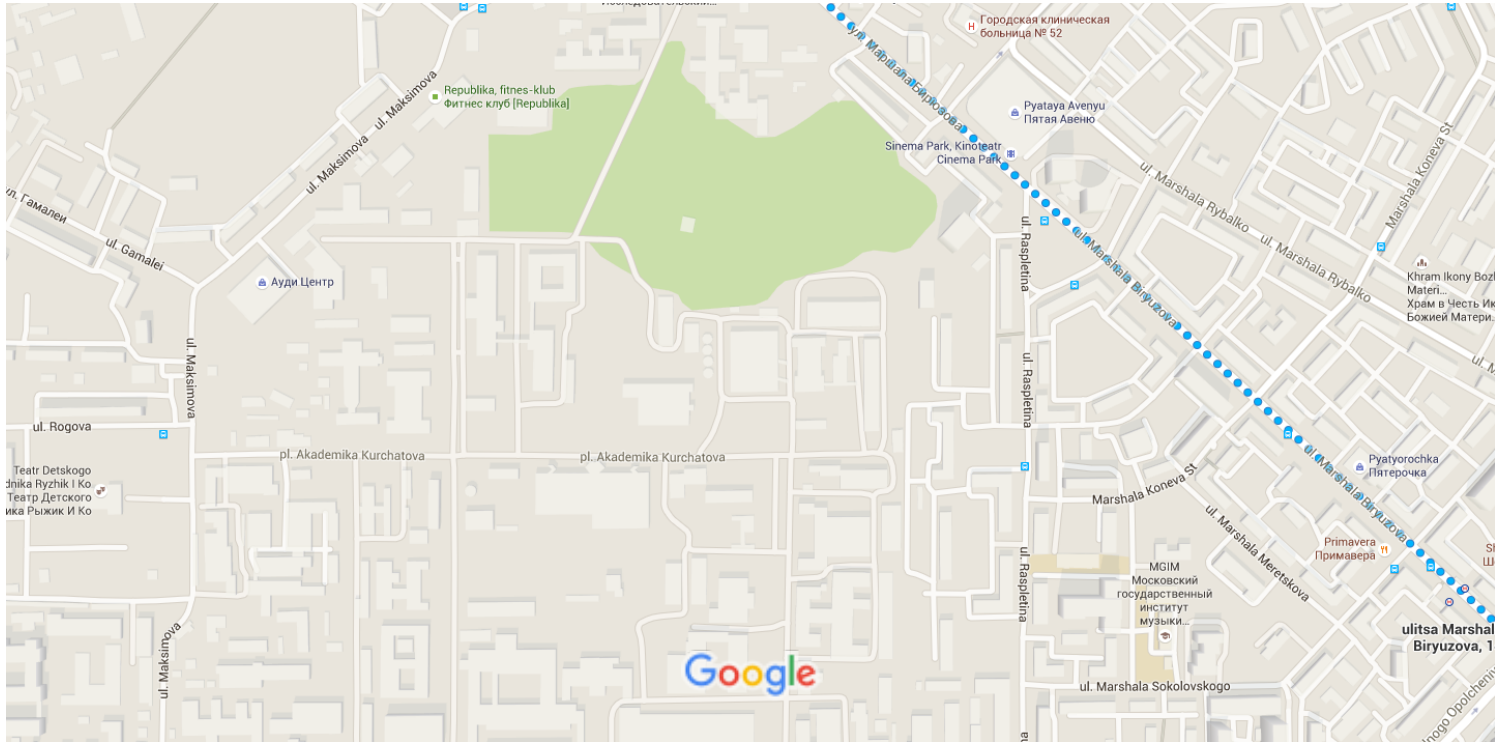

ulitsa Marshala Biryuzova, 14, Moskva to ploshchad' Akademika Kurchatova, 1 строение 113, Moskva

Walk 1.3 km, 16 min

Map data ©2015 Google 100 m

ulitsa Marshala Biryuzova, 14 Moskva

Use caution - may involve errors or sections not suited for walking

- ↑ 1. Head northwest on ул. Маршала Бирюзова toward ул. Маршала Соколовского
- i** Destination will be on the left

1.3 km

ploshchad' Akademika Kurchatova, 1 строение 113 Moskva

These directions are for planning purposes only. You may find that construction projects, traffic, weather, or other events may cause conditions to differ from the map results, and you should plan your route accordingly. You must obey all signs or notices regarding your route.