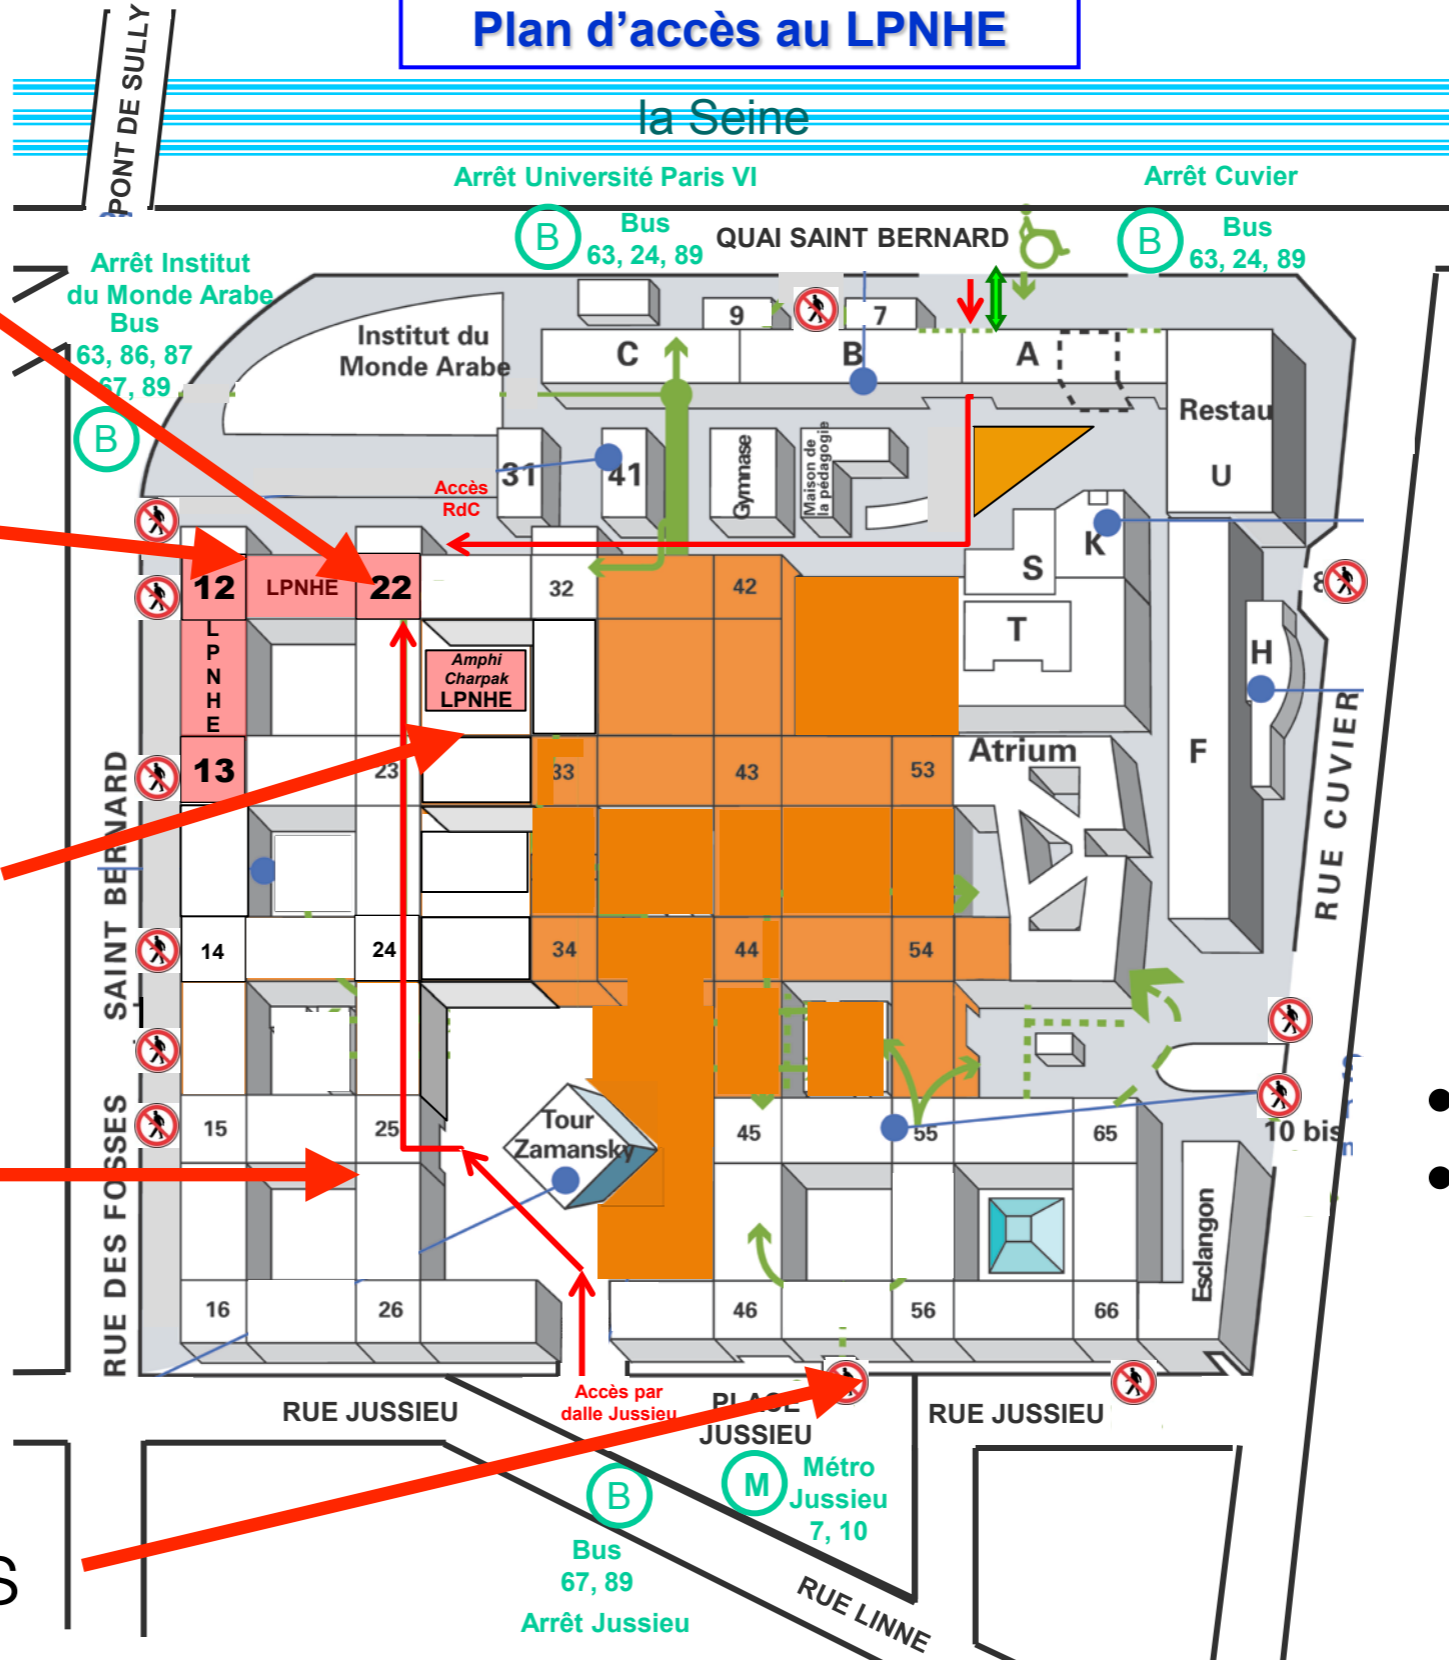

Trento workshop - practical information

tredi2016@lpnhe.in2p3.fr

Getting around in the Jussieu campus

CAMPUS JUSSIEU Plan d'accès au LPNHE

Additional restrooms

LPNHE (1st and 2nd floors)

Workshop venue (Amphi Charpak)

Restaurant l'Ardoise (lunches, 12:30)

Access to campus

- **tour** = tower
- **barre** = building joining 2 towers
- LPNHE: barre 12-22

Strolling around in Paris

- Workshop dinner on tuesday at Restaurant l'Escarmouche @ 8 pm (40 Rue de la Montagne Sainte Geneviève, 75005)
- Walking distance from here (10')

Facilities

- Wi-fi:
 - network: LPNHE-GUEST
 - user-ID/password: on the back-side of your badge
 - you can also use the “eduroam” network if you have an eduroam account
- For your questions/needs: write to our mailing list or just ask one of the LPNHE colleagues