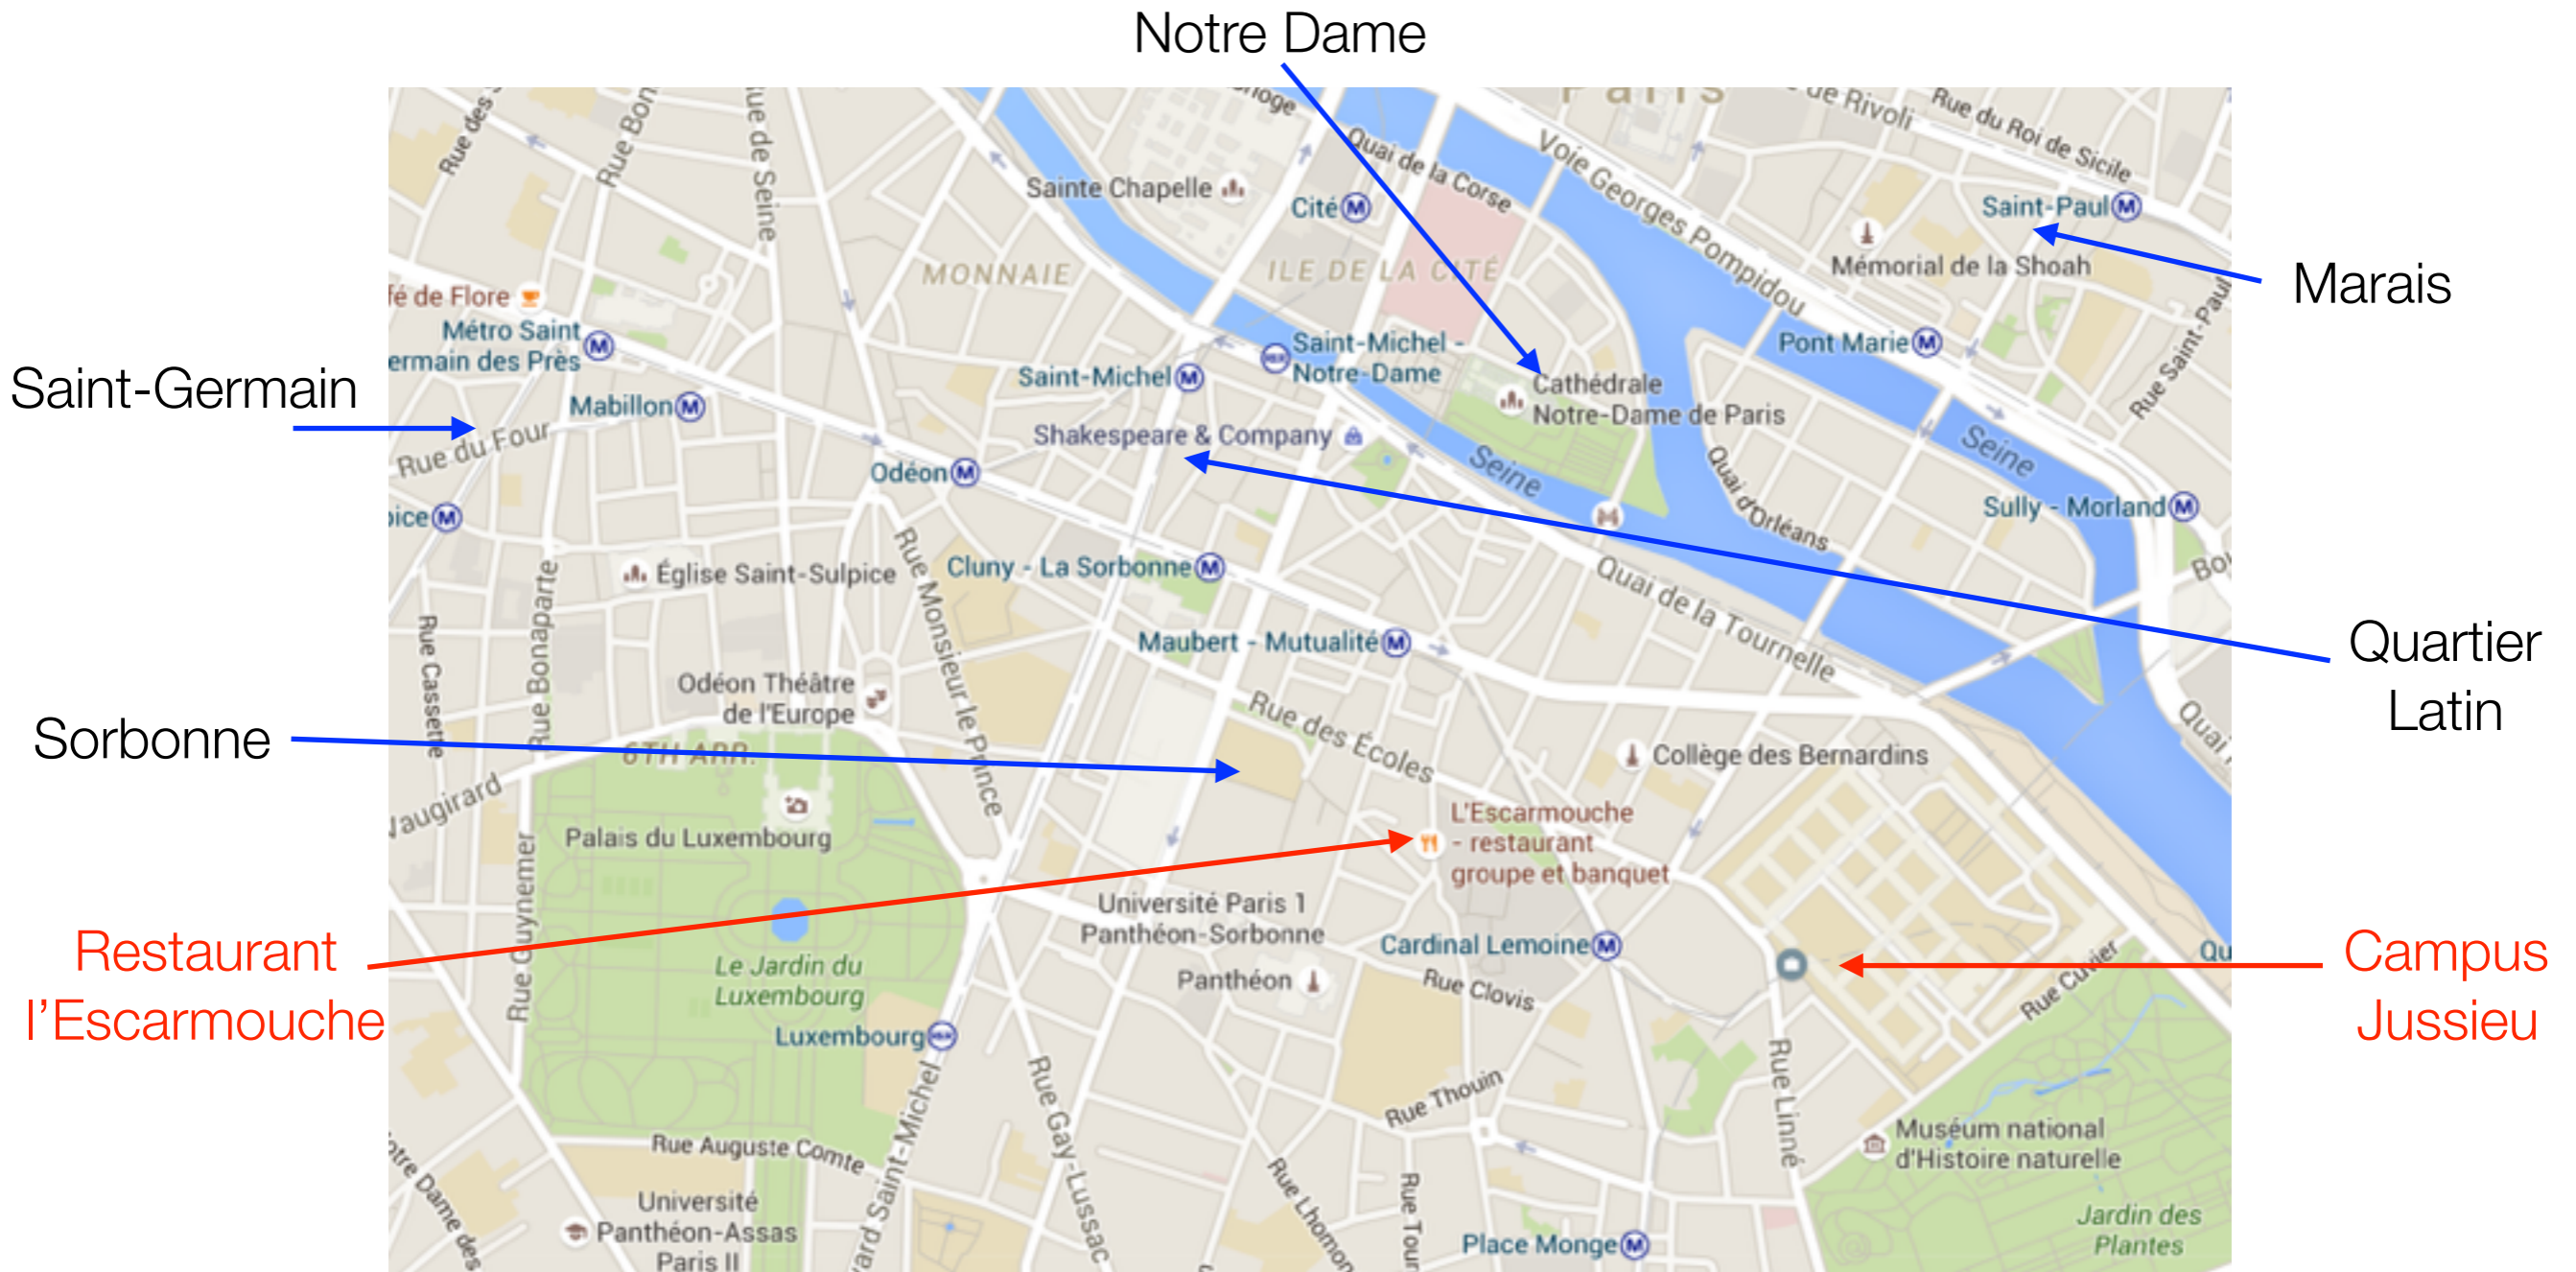

Trento workshop - practical information

tredi2016@lpnhe.in2p3.fr

Getting around in the Jussieu campus

CAMPUS JUSSIEU Plan d'accès au LPNHE

Additional restrooms

LPNHE (1st and 2nd floors)

Workshop venue (Amphi Charpak)

Restaurant l'Ardoise (lunches, 12:30)

Access to campus

- **tour** = tower
- **barre** = building joining 2 towers
- LPNHE: barre 12-22

Strolling around in Paris

- Workshop dinner on tuesday at Restaurant l'Escarmouche @ 8 pm (40 Rue de la Montagne Sainte Geneviève, 75005)
- Walking distance from here (10')

Facilities

- Wi-fi:
 - network: LPNHE-GUEST
 - user-ID/password: on the back-side of your badge
 - you can also use the “eduroam” network if you have an eduroam account
- For your questions/needs: write to our mailing list or just ask one of the LPNHE colleagues