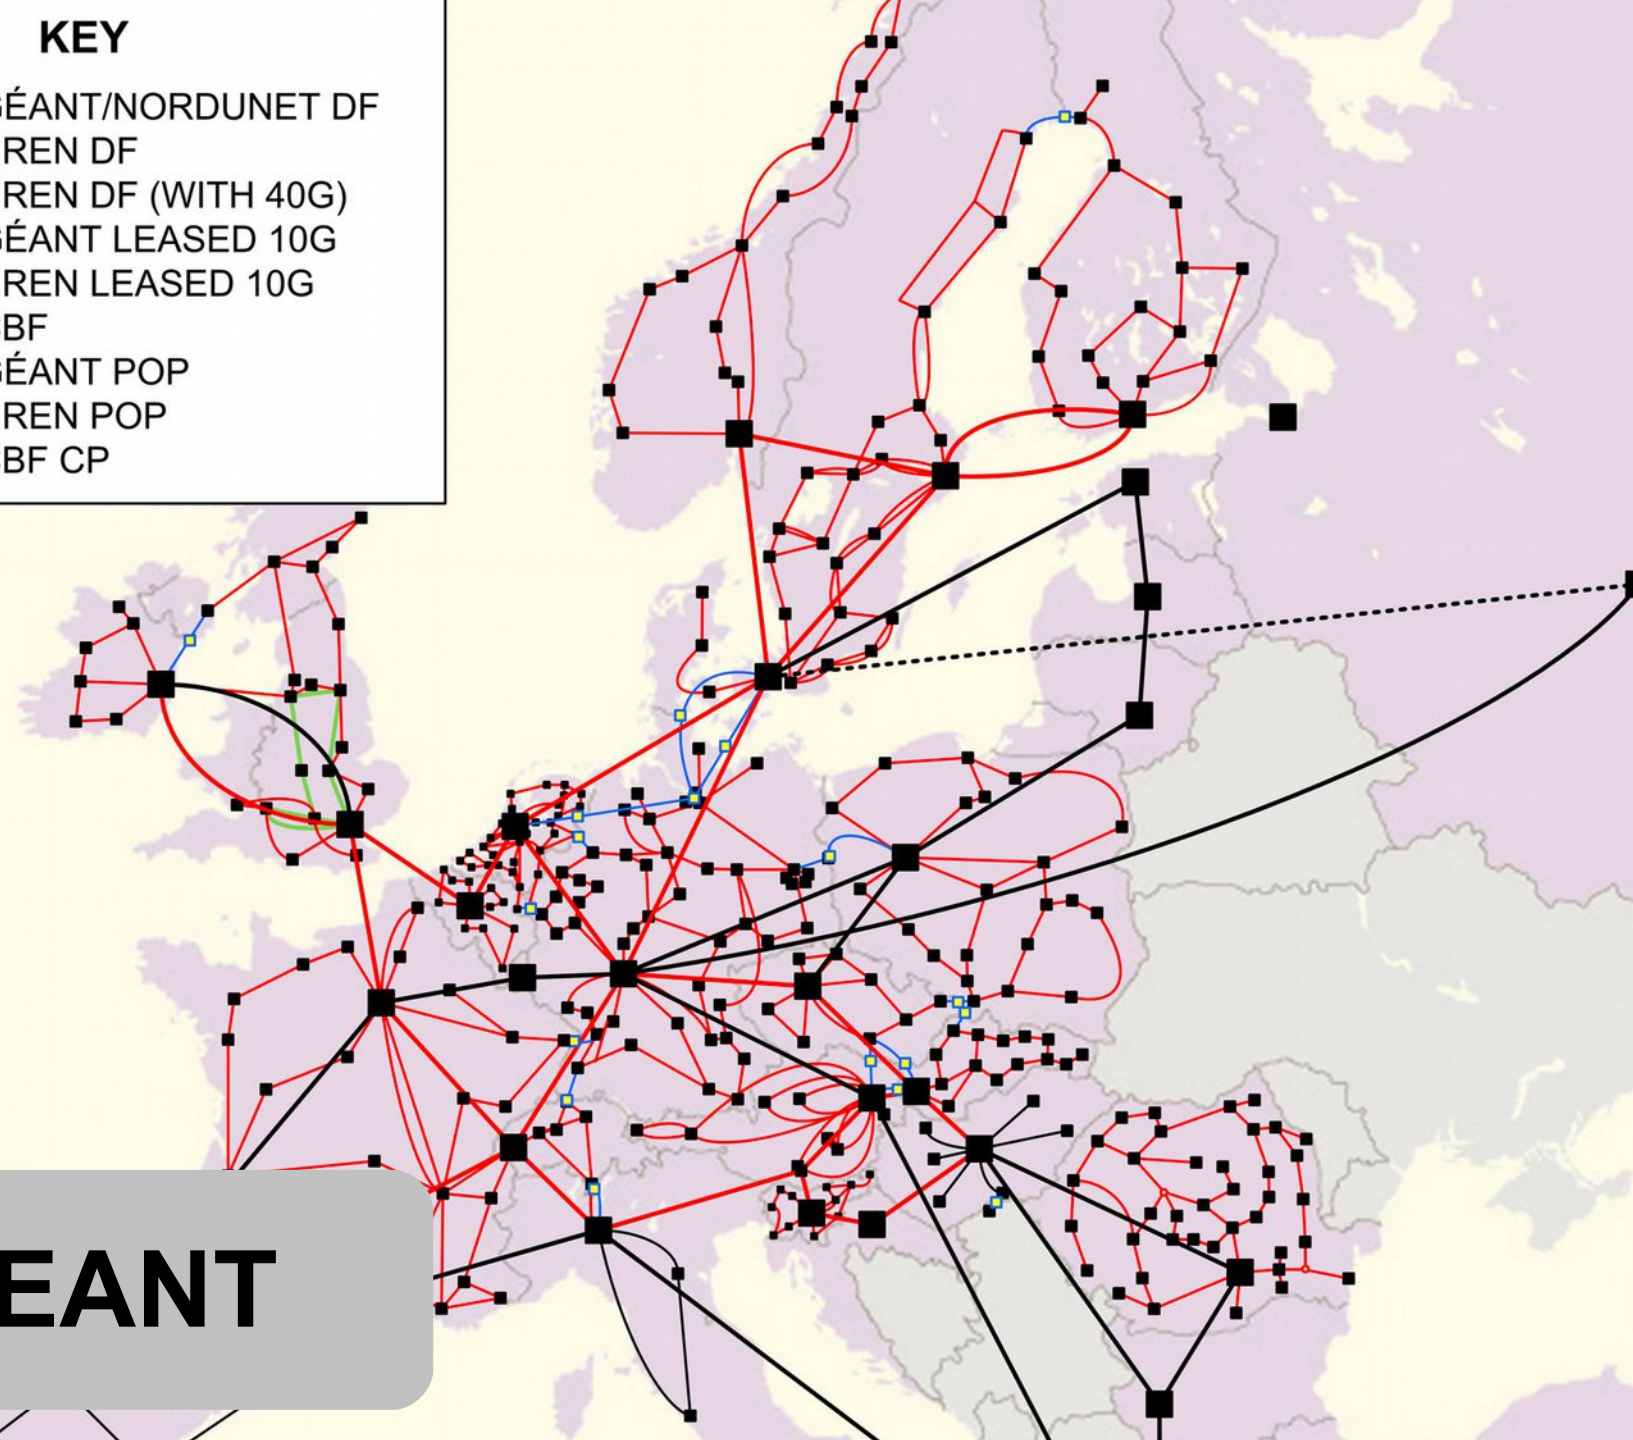

KEY

- GÉANT/NORDUNET DF
- NREN DF
- NREN DF (WITH 40G)
- GÉANT LEASED 10G
- NREN LEASED 10G
- CBF
- GÉANT POP
- NREN POP
- CBF CP

GEANT