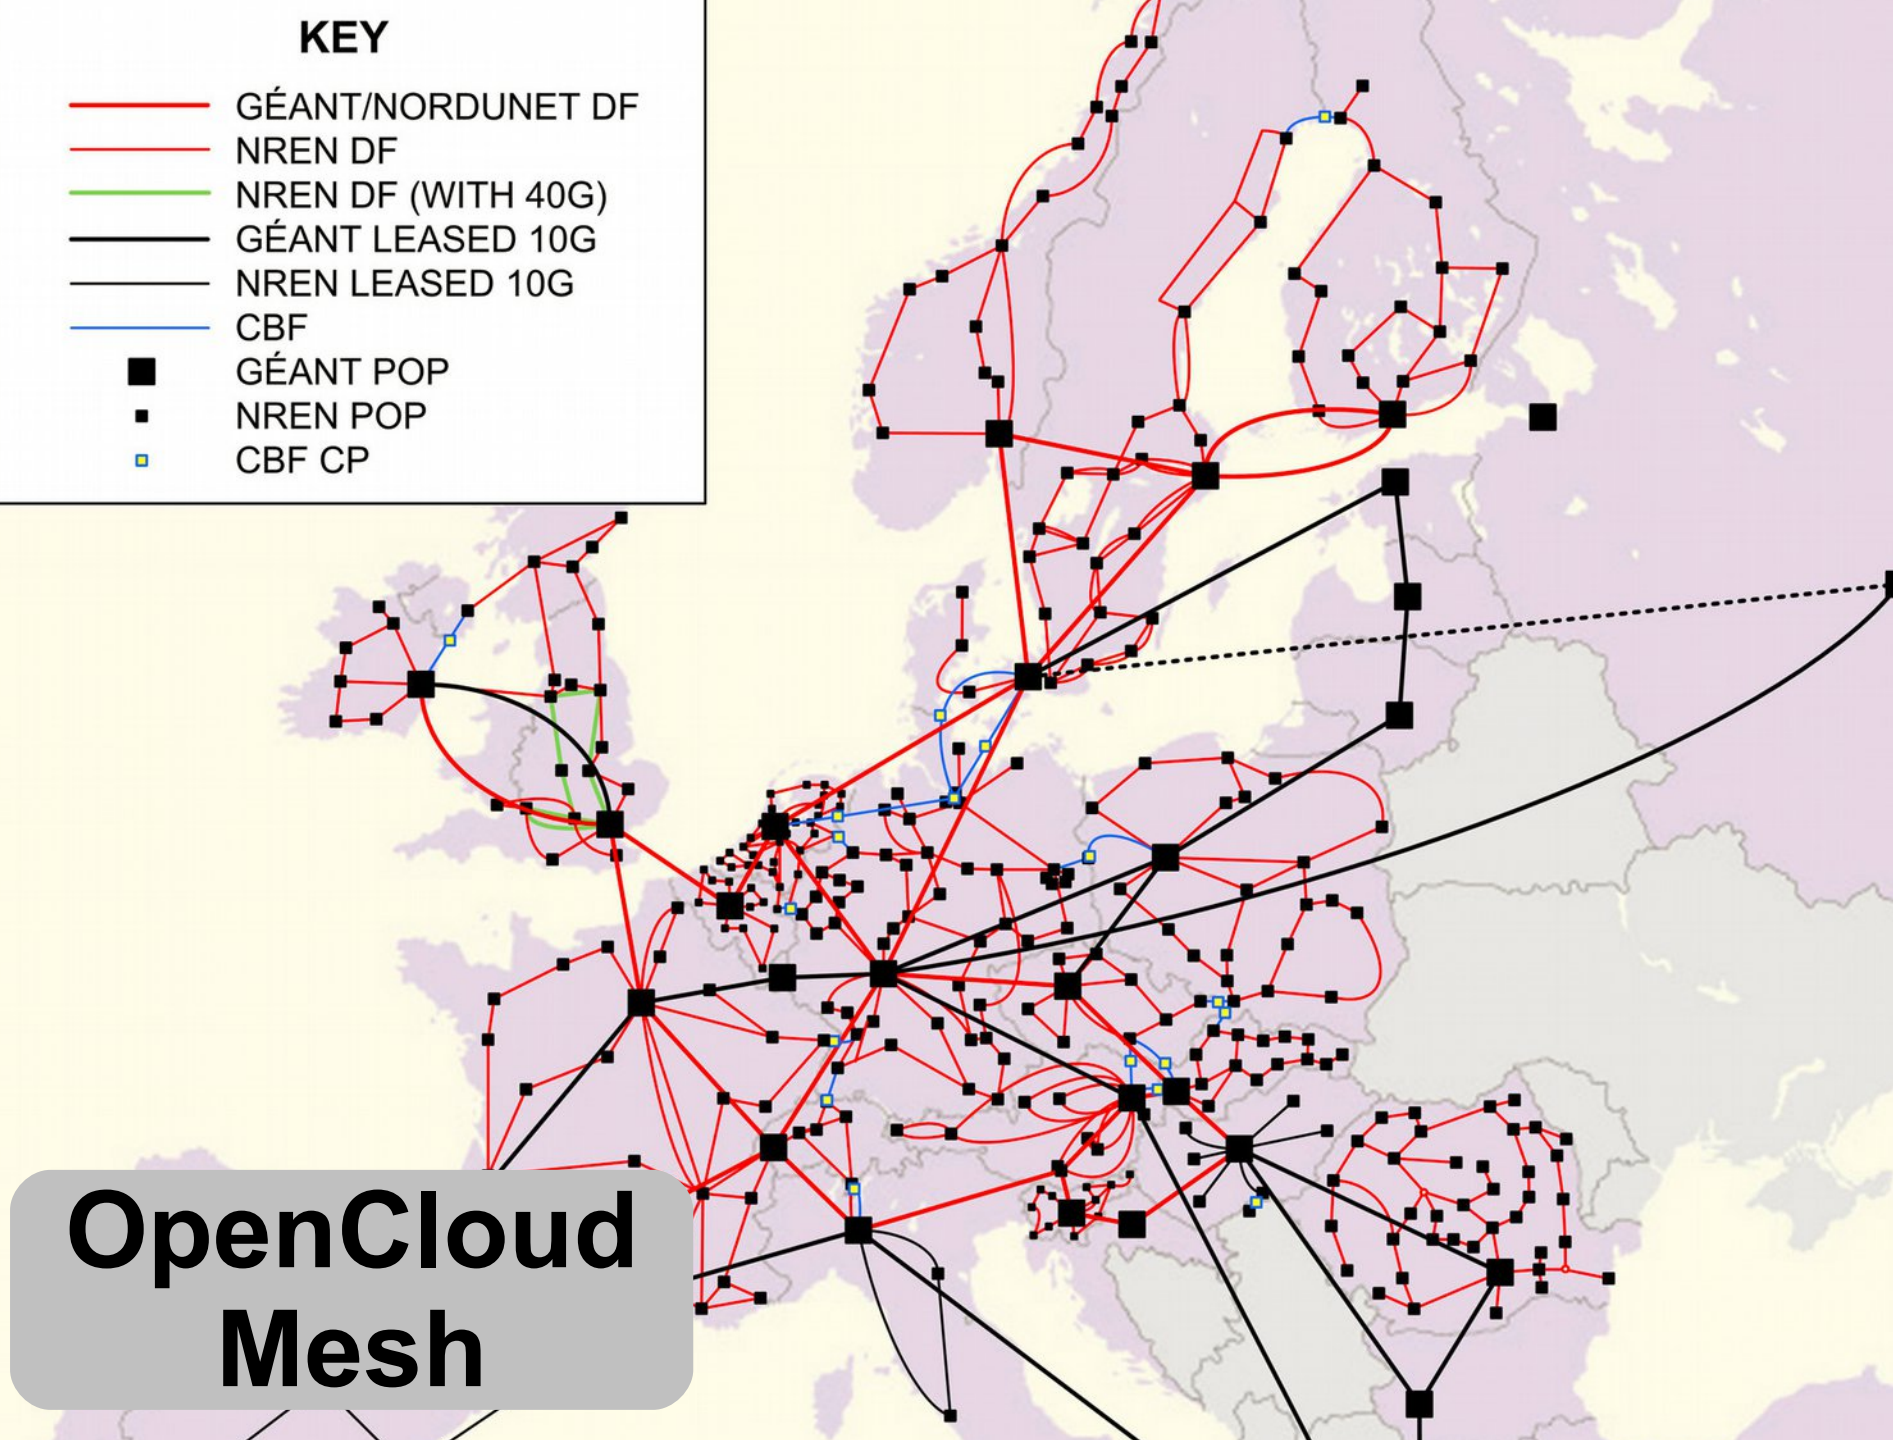

v7

V8.x

A visualization of the cosmic web, showing a dense network of filaments and nodes. The filaments are colored in shades of purple and blue, with brighter yellow and orange spots indicating galaxy clusters or individual galaxies. The overall structure is a complex, interconnected web of matter.

500 Mpc/h

vX

KEY

- GÉANT/NORDUNET DF
- NREN DF
- NREN DF (WITH 40G)
- GÉANT LEASED 10G
- NREN LEASED 10G
- CBF
- GÉANT POP
- NREN POP
- CBF CP

GEANT

KEY

- GÉANT/NORDUNET DF
- NREN DF
- NREN DF (WITH 40G)
- GÉANT LEASED 10G
- NREN LEASED 10G
- CBF
- GÉANT POP
- NREN POP
- CBF CP