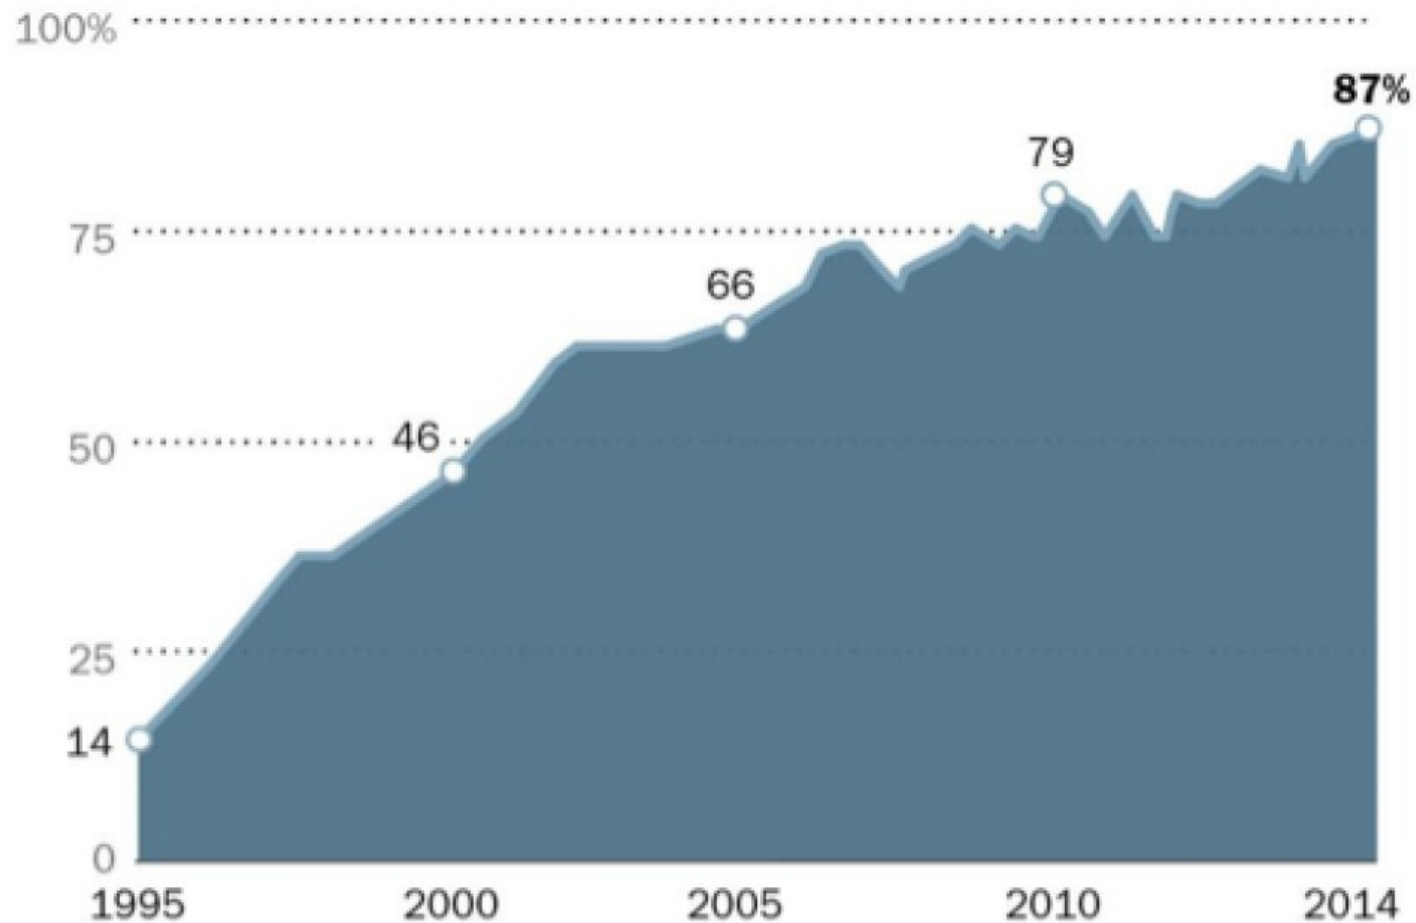

Houston, we have a problem

Tim.

Internet use, 1995-2014

% of American adults who use the internet, over time

Source: Pew Research Center surveys, 1995-2014.

PEW RESEARCH CENTER

Candy

Simplicity 2.0

Dropbox Growth: Lots of Users, But How Many Are Paying?

■ Revenues ■ Users

Made with Chartbuilder

Data: Dropbox PR, Bloomberg, WSJ Reports

Simplicity 2.0

Public Cloud

Ooops!

A clear blue sky with several white, fluffy clouds scattered across it. The clouds are of varying sizes and are positioned in the upper half of the frame. In the bottom left corner, there is a white rounded rectangle containing the text 'v6'.

v6

A large, billowing white cloud with a dark, shadowed base, set against a deep blue sky. The cloud has a textured, puffy appearance, suggesting it might be a cumulus or cumulonimbus cloud. The lighting is bright, highlighting the white tops of the cloud and casting deep shadows in its folds and base.