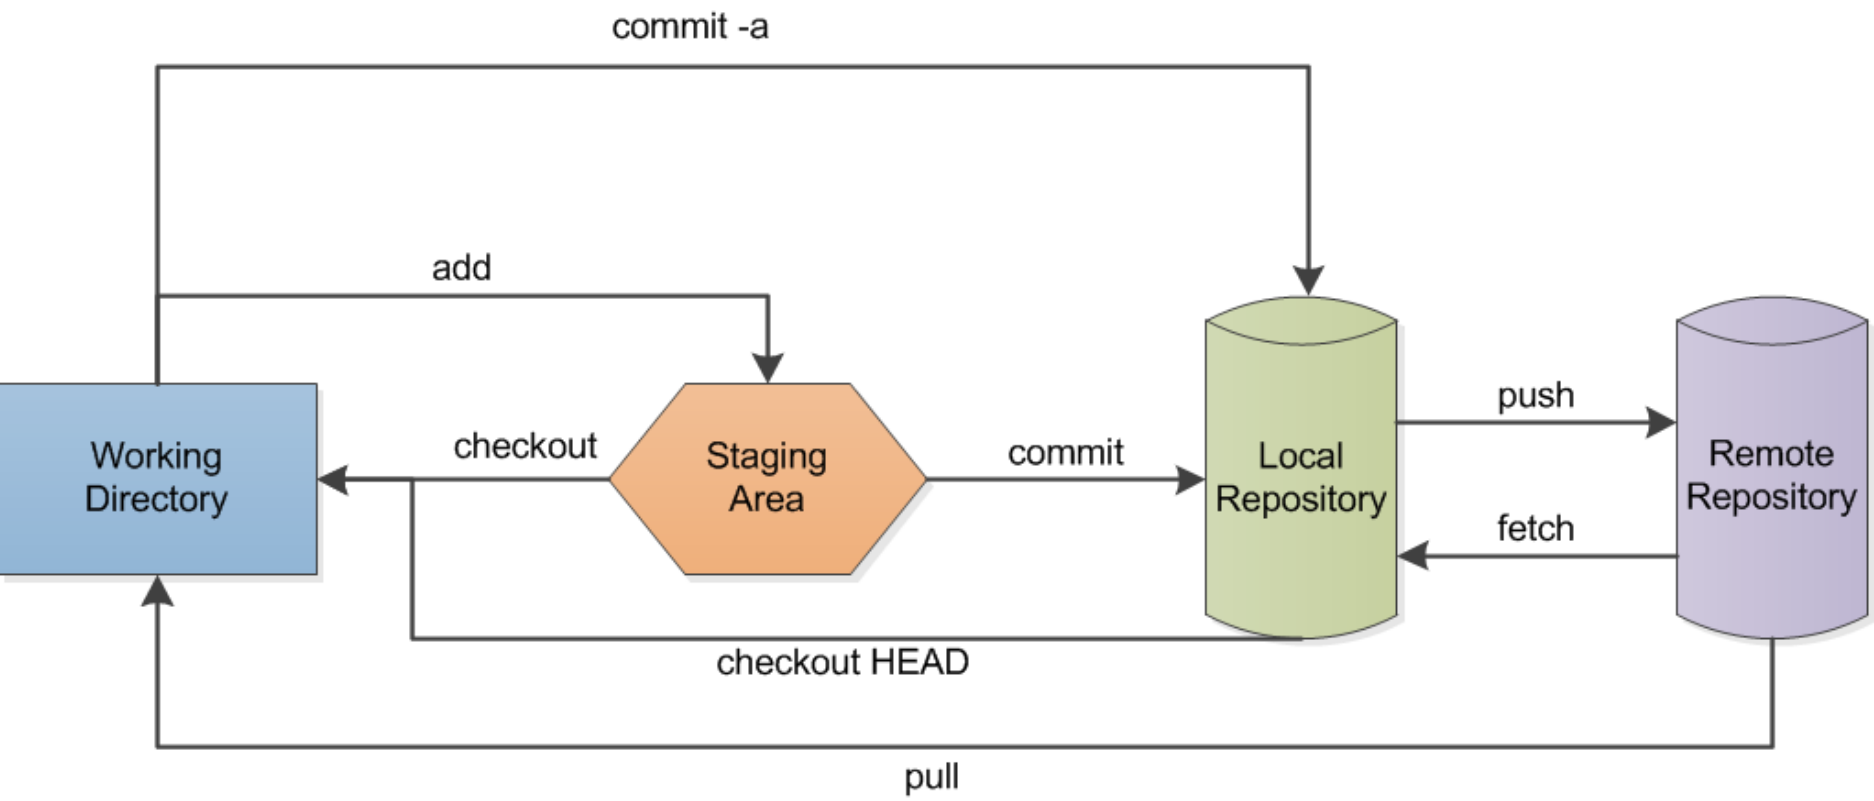

v7

V8.x

A visualization of the cosmic web, showing a dense network of filaments and nodes. The filaments are colored in shades of purple and blue, with brighter yellow and orange spots indicating galaxy clusters or individual galaxies. The overall structure is a complex, interconnected web of matter.

**OpenCloud
Mesh**

Collaborate

- commit -a: Directly commit modified and deleted files into the local repository (*no new files!*)
- add: Add a file to the staging area.
- checkout: Get a file from the staging area.
- checkout HEAD: Get a file from the local repository