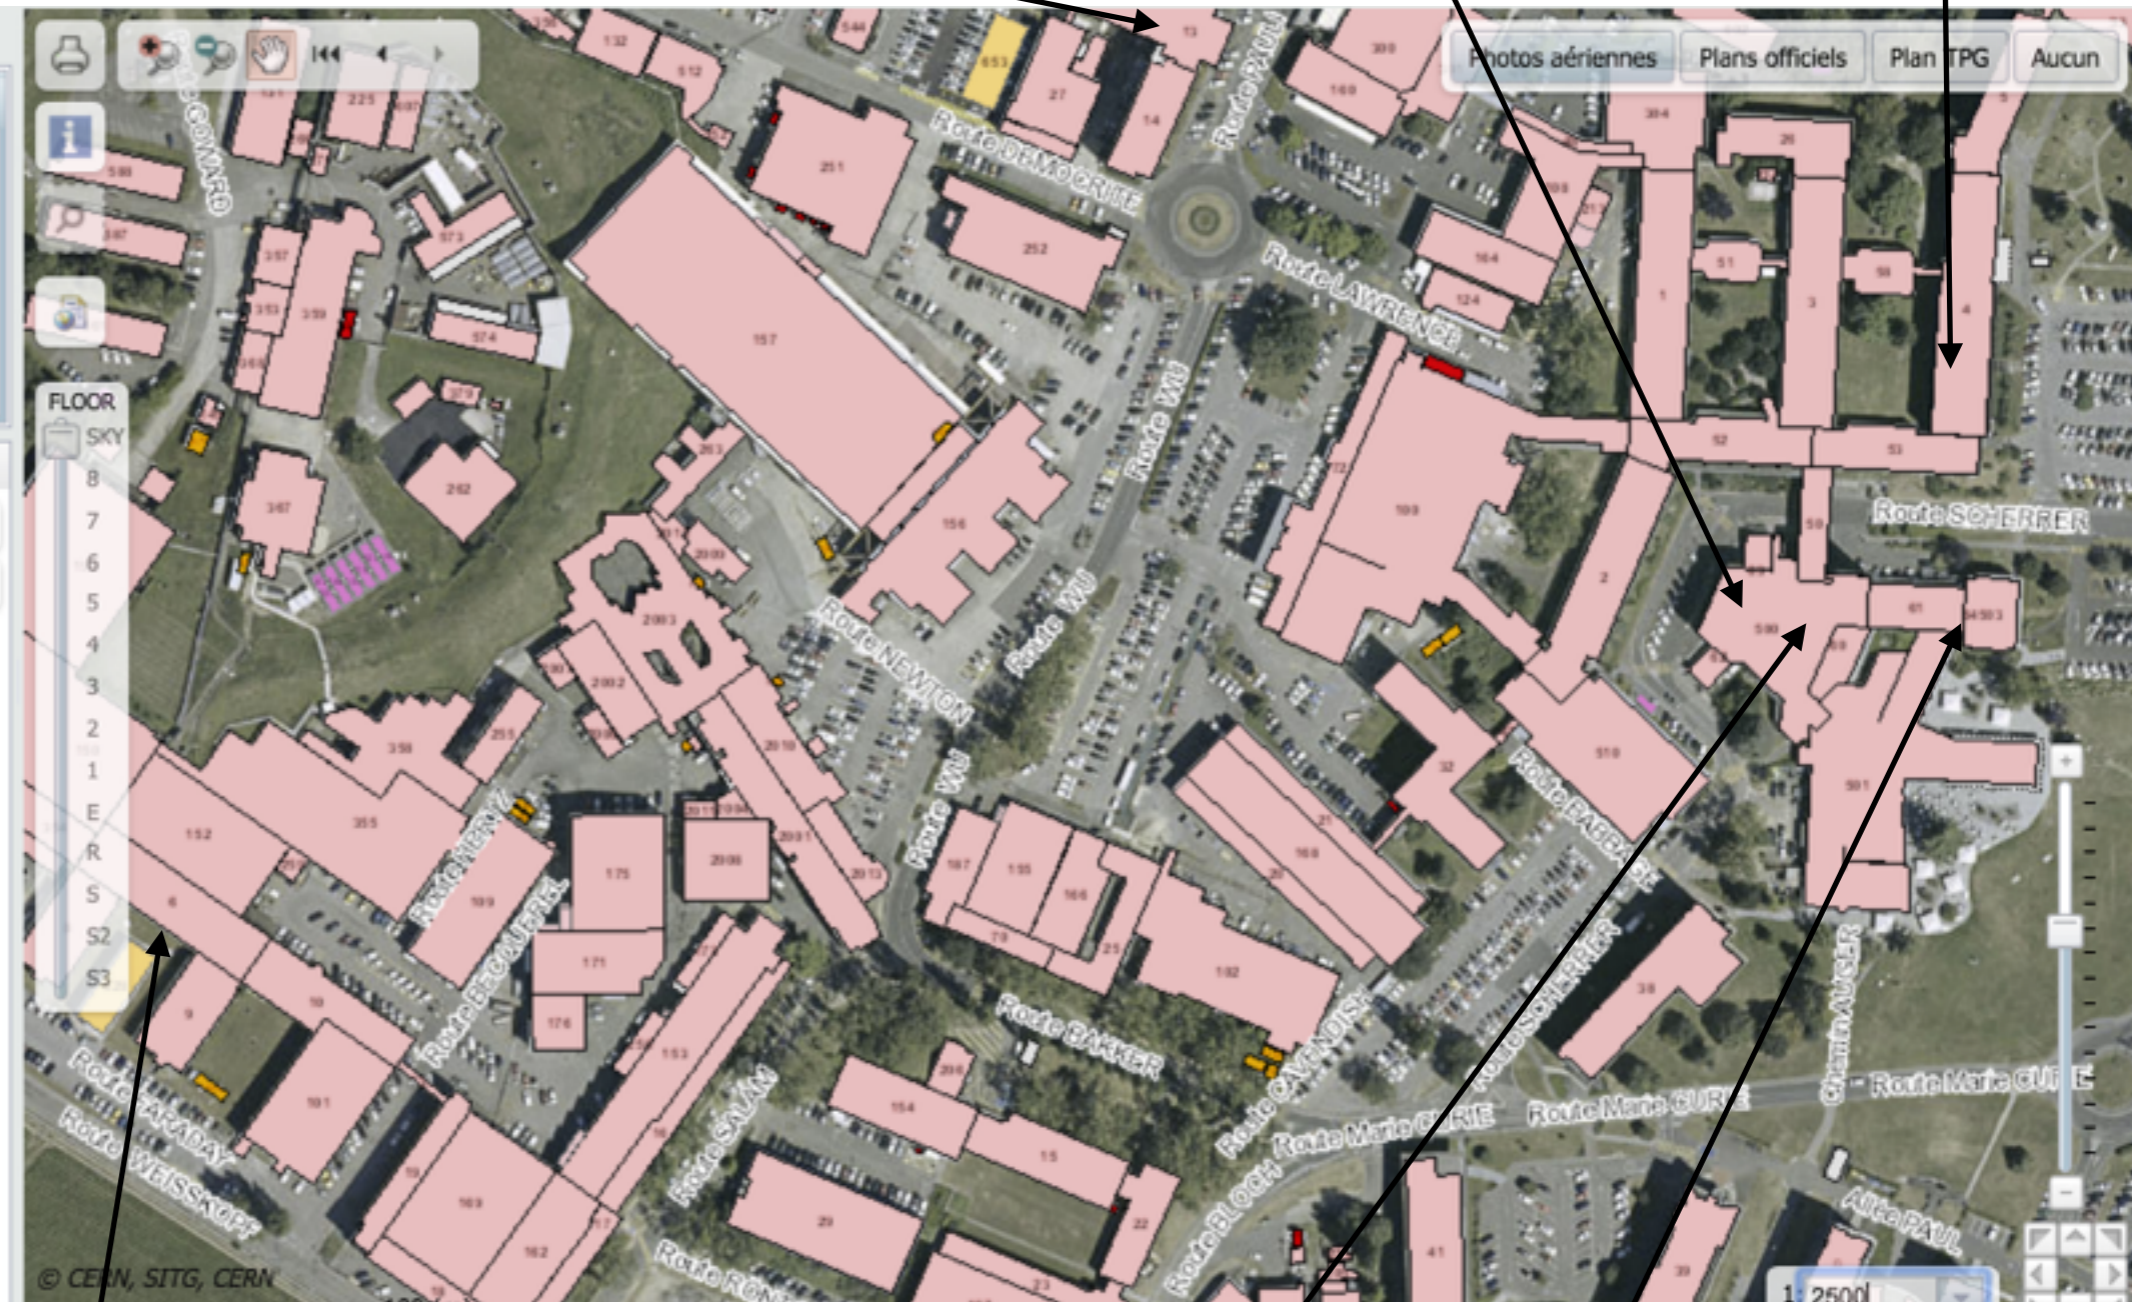

13

Main Auditorium

4

SRN Search Geneva Search

Find locations and services.
: 33, 33/R-001, Einstein, Globe, Point3,
gistration service...

Points of Interest

- Points Of Interest
- Photographies aériennes

FLOOR

- SKY
- 8
- 7
- 6
- 5
- 4
- 3
- 2
- 1
- E
- R
- S
- S2
- S3

© CERN, SITG, CERN

6

60

40

Council Chamber