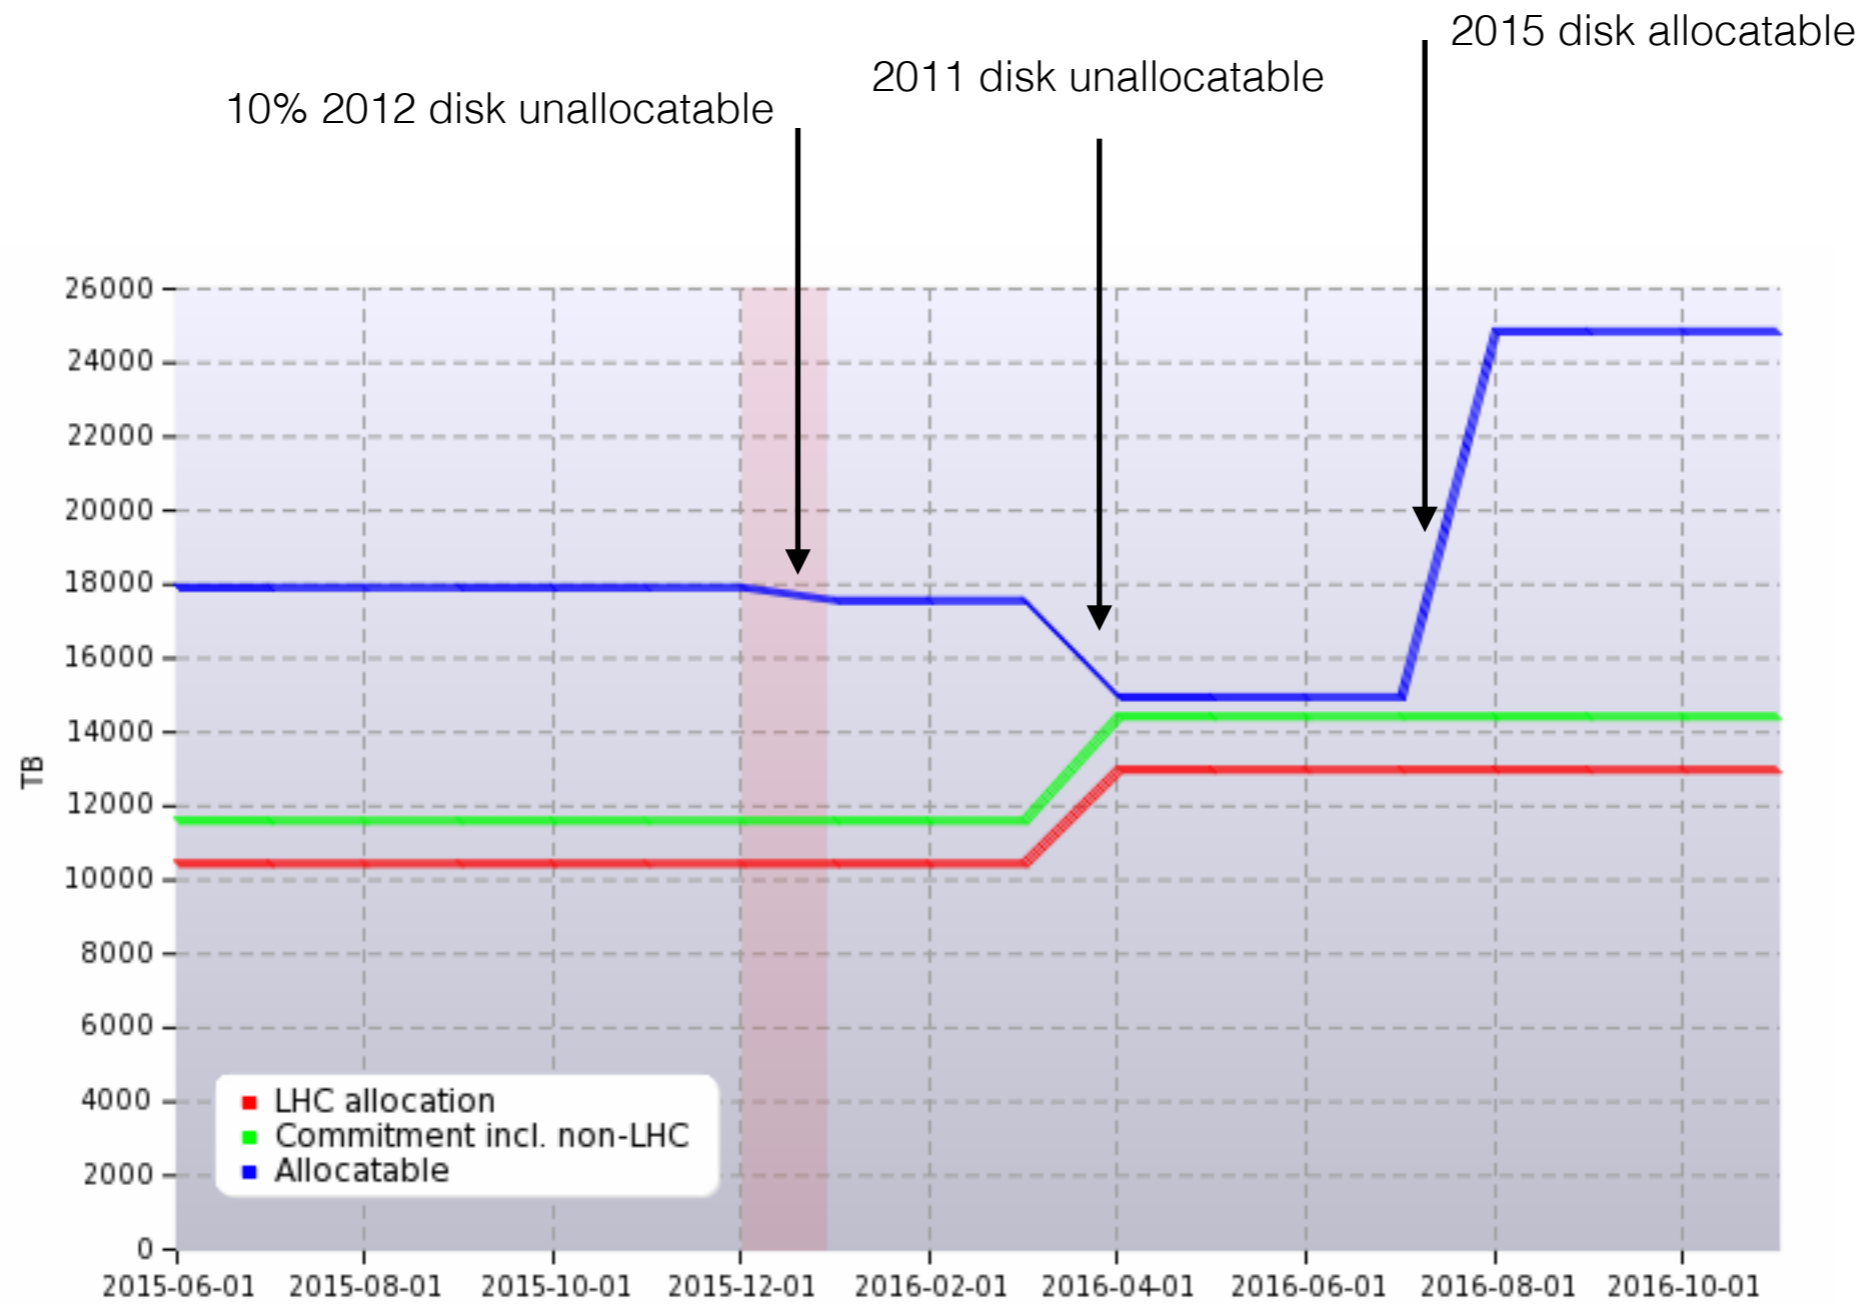

WLCG CPU Pledges / Allocations

Note: 2009 CPU remains as allocatable until at least end June 2016

WLCG Disk Pledges / Allocations

WLCG Tape Pledges / Allocations