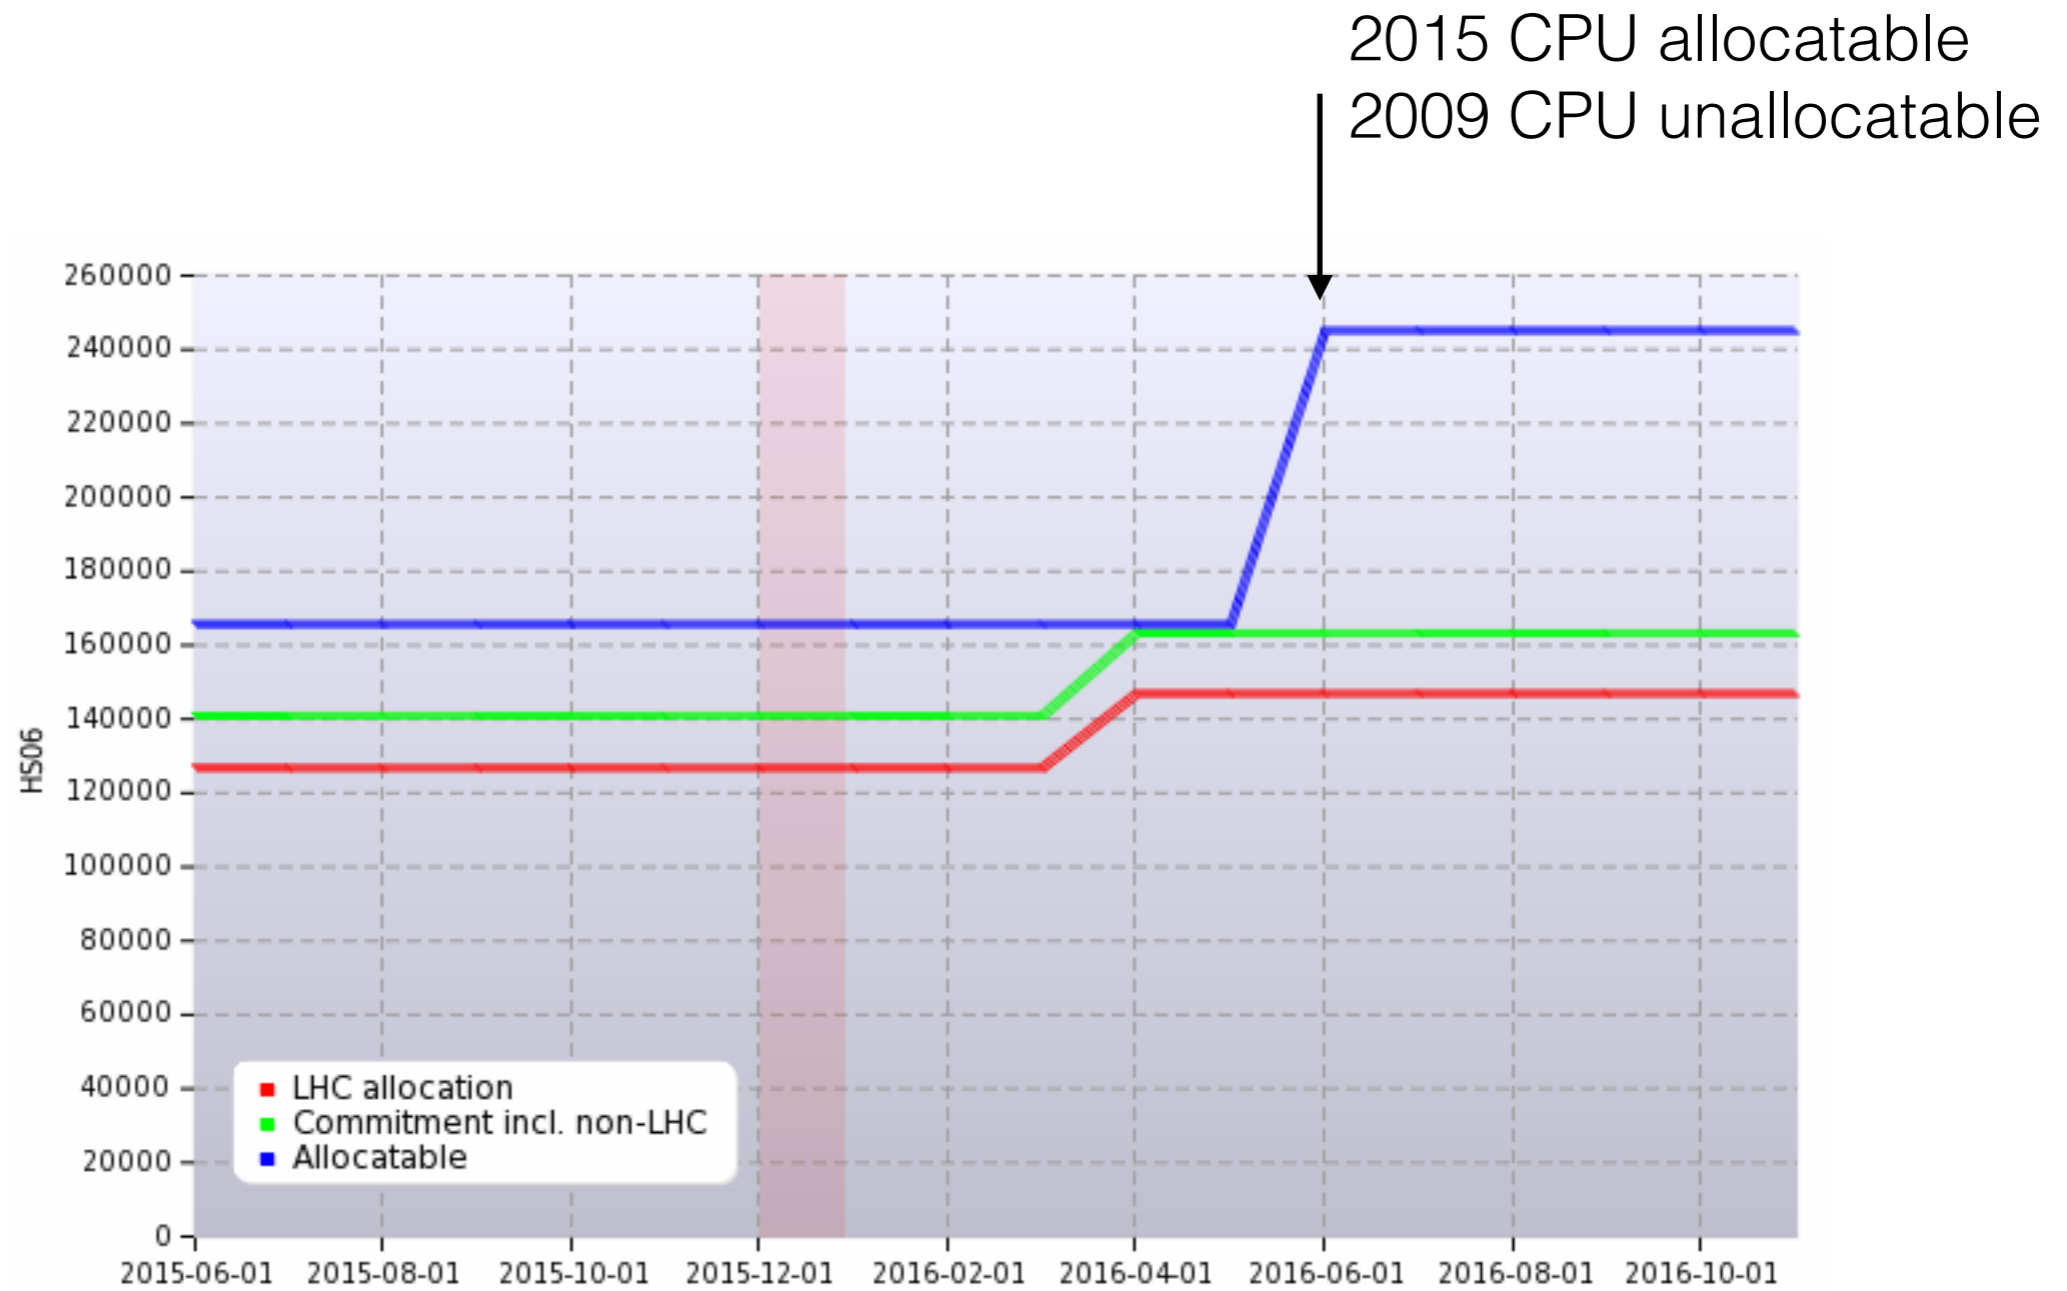

WLCG CPU Pledges / Allocations

Note: 2009 CPU remains as allocatable until at least end June 2016

WLCG Disk Pledges / Allocations

WLCG Tape Pledges / Allocations